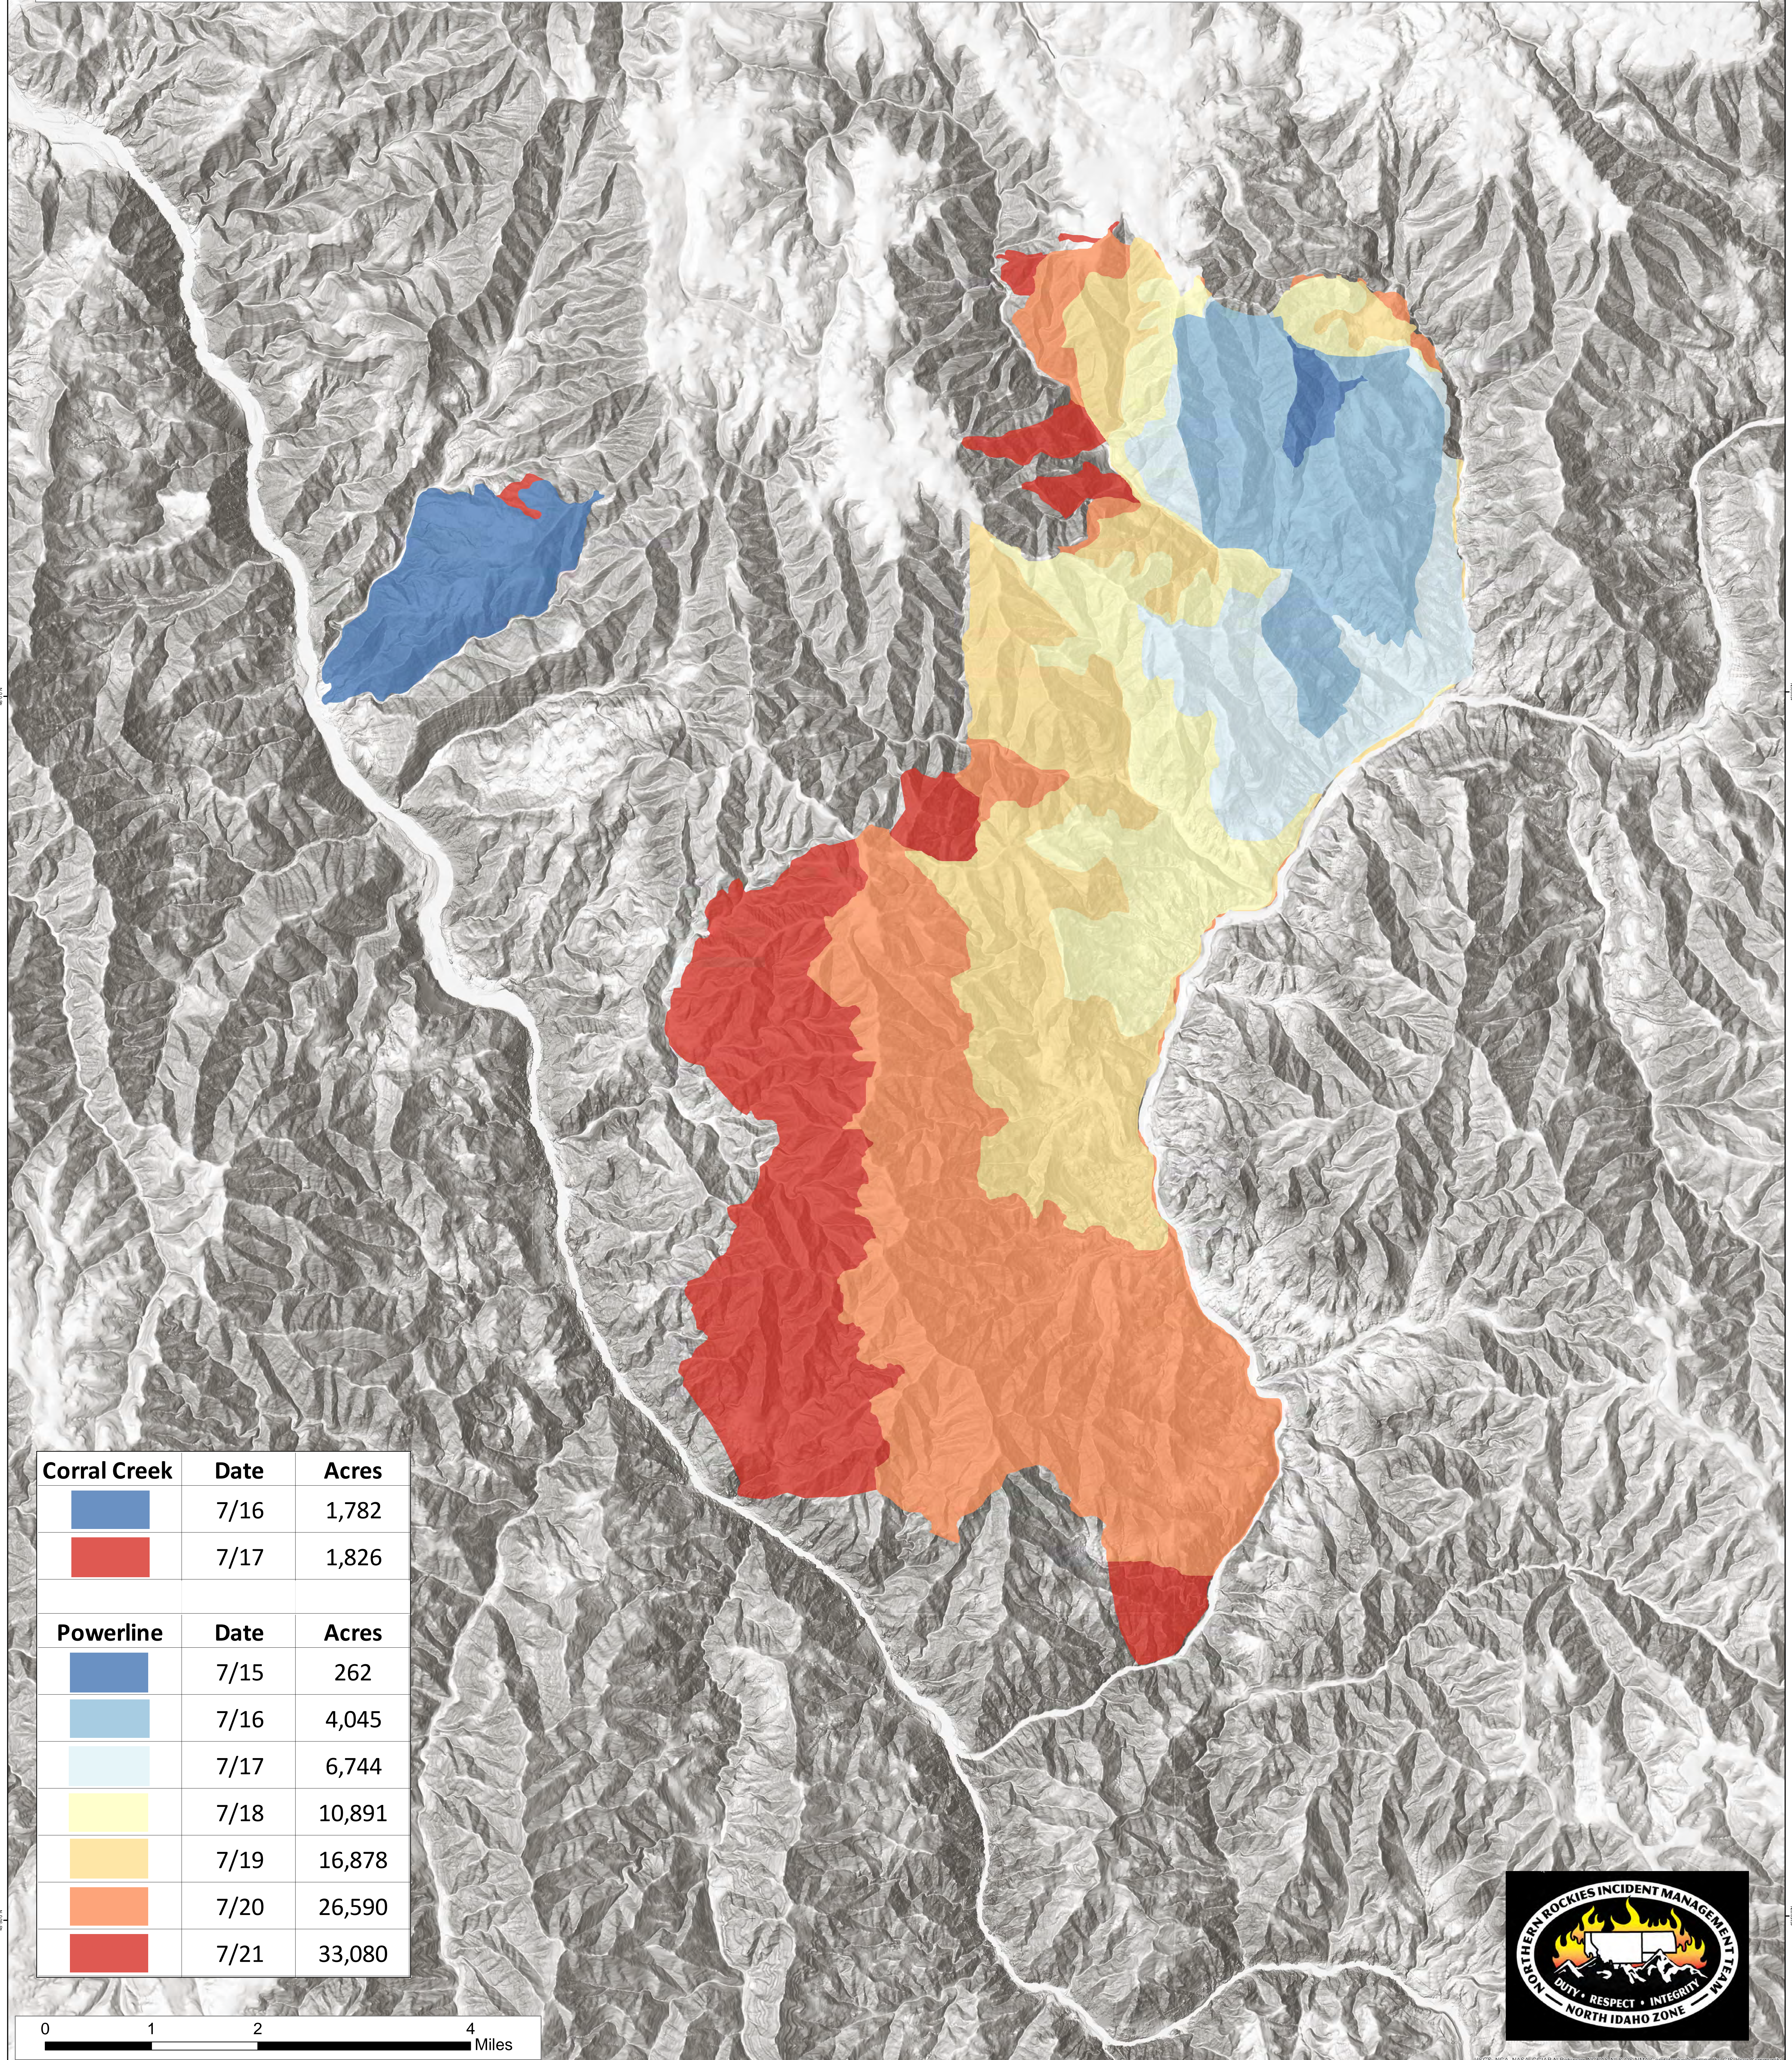

CORRAL CREEK FIRE

ID-CMS-000333

1826 ACRES

PROGRESSION

MAP

JULY 21, 2017

POWERLINE FIRE

ID-CMS-000340

33,080 ACRES

UTM ZONE 11N NAD 1983

Created by C. DeLay 7/21/2017 11:21:32 AM

Corral Creek	Date	Acres
	7/16	1,782
	7/17	1,826
Powerline	Date	Acres
	7/15	262
	7/16	4,045
	7/17	6,744
	7/18	10,891
	7/19	16,878
	7/20	26,590
	7/21	33,080