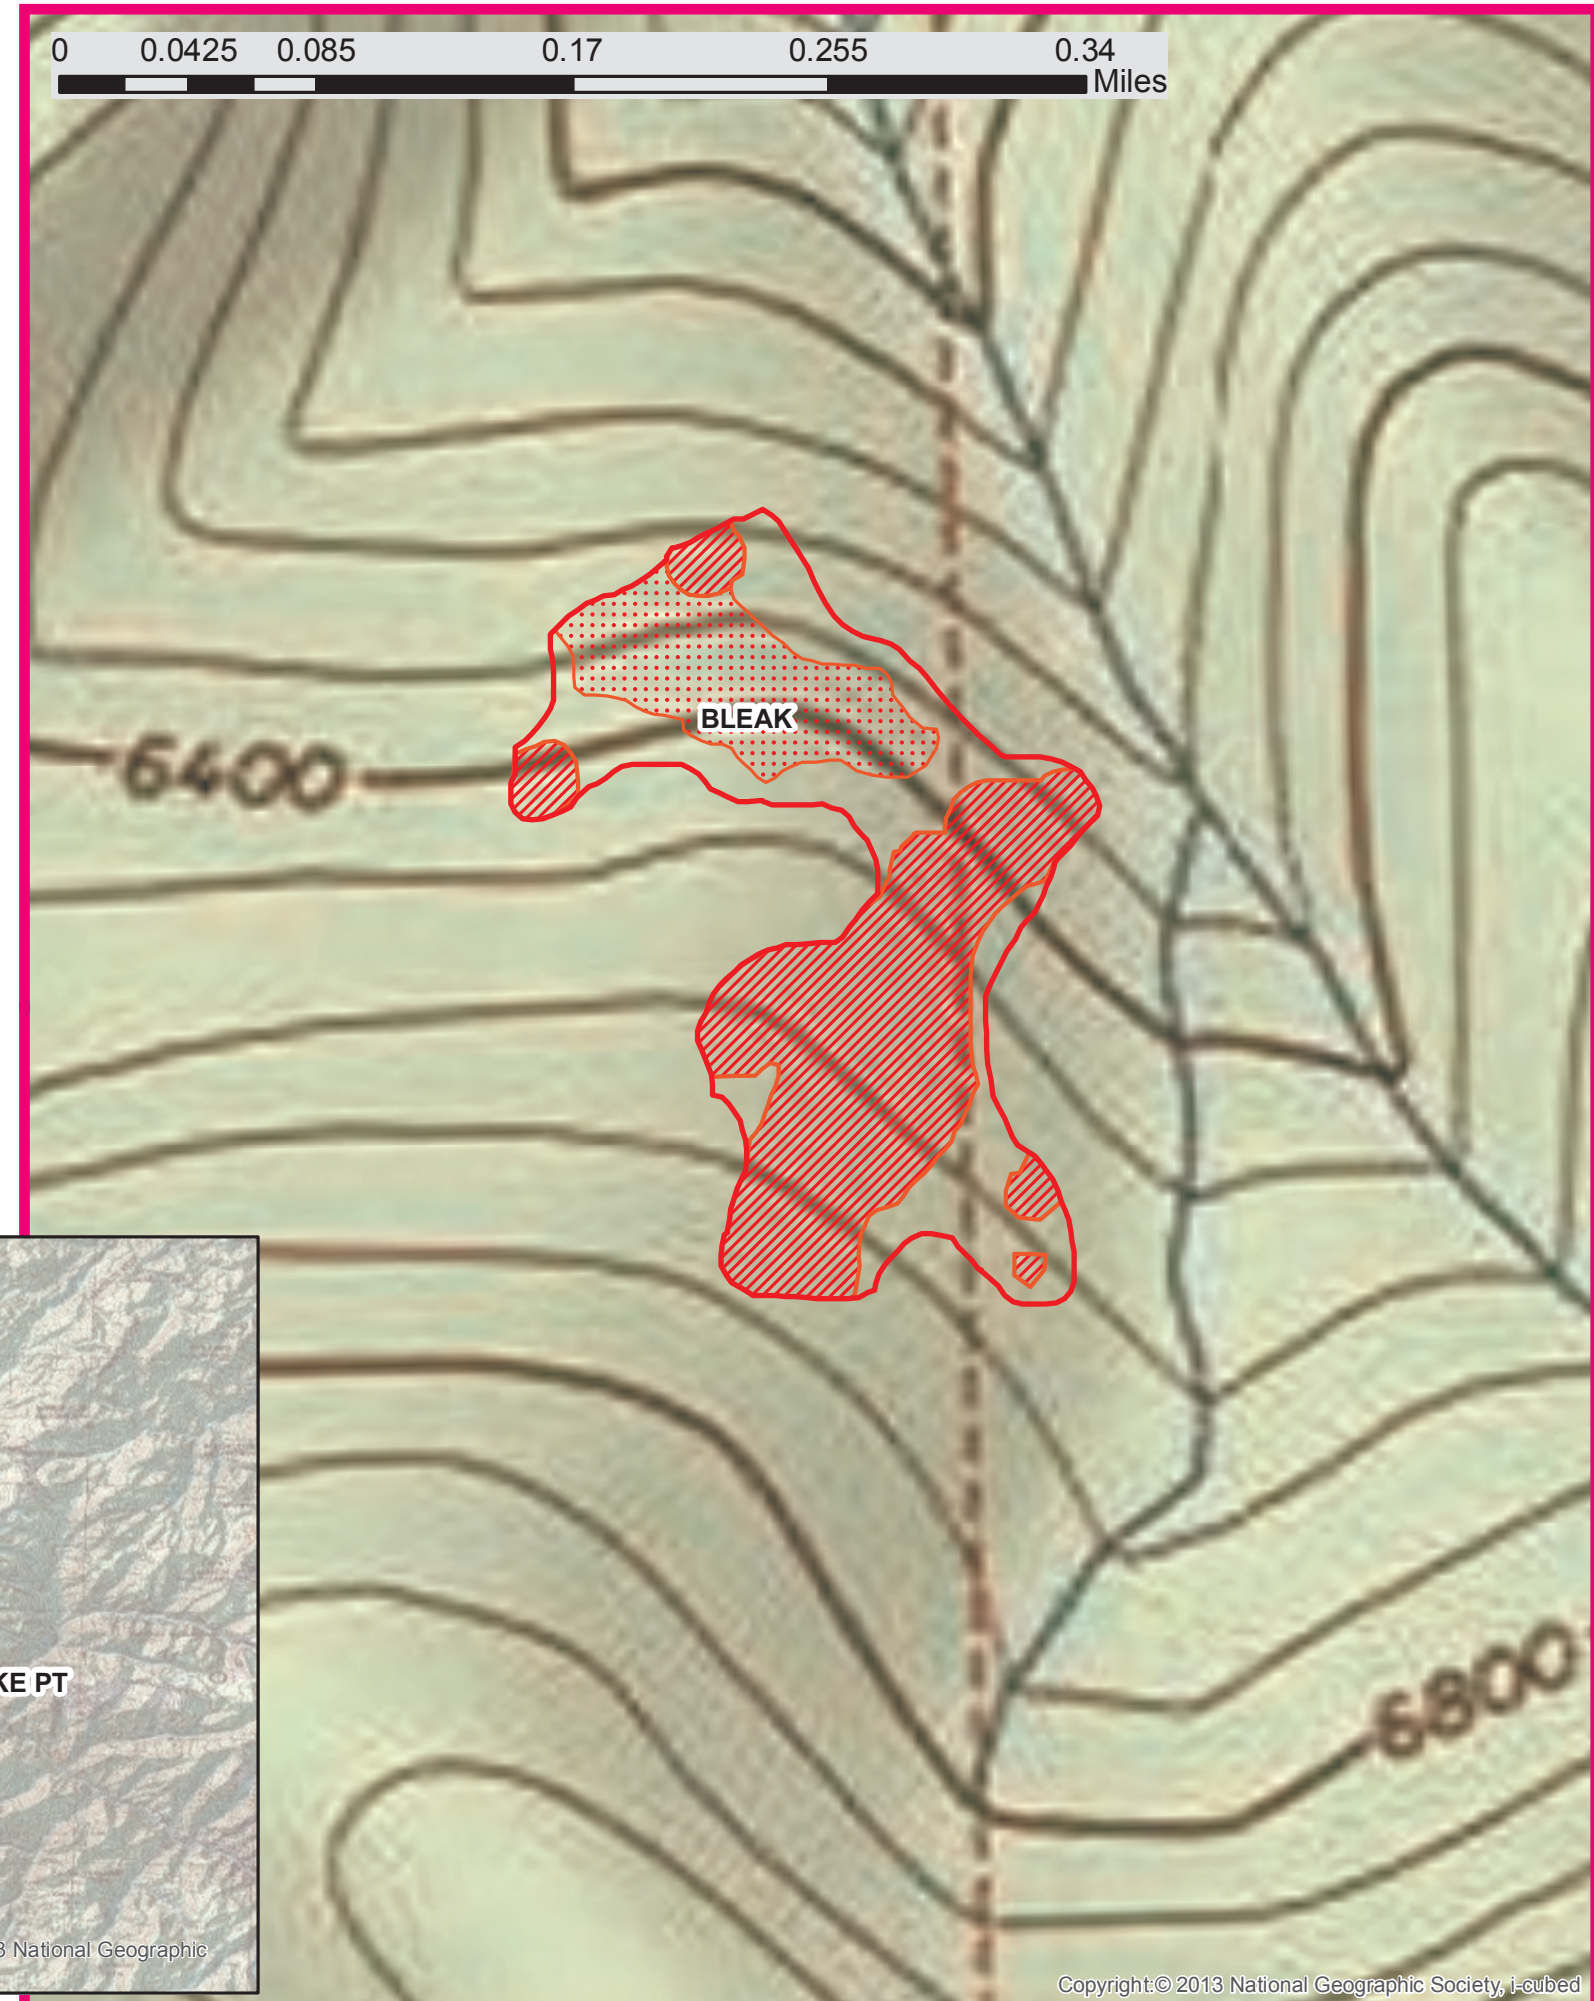

0 0.05 0.1 0.2 0.3 0.4 Miles

0 0.0425 0.085 0.17 0.255 0.34 Miles

INFRARED MAP

BLEAK FIRE

IR Flight 7/17/2017 @ 0305 ~ 15 ACRES

RATTLESNAKE PT

FIRE IR Flight 7/17/2017 @ 0311 ~ 0.4 ACRES

LADDER FIRE NO HEAT

Legend

- Heat Perimeter
- Intense Heat
- Scattered Heat

KP SLEZAK, IRIN

Copyright © 2013 National Geographic Society, i-cubed

Copyright © 2013 National Geographic Society, i-cubed

Projection/Datum: NAD 1983 UTM Zone 11N // North American 1983