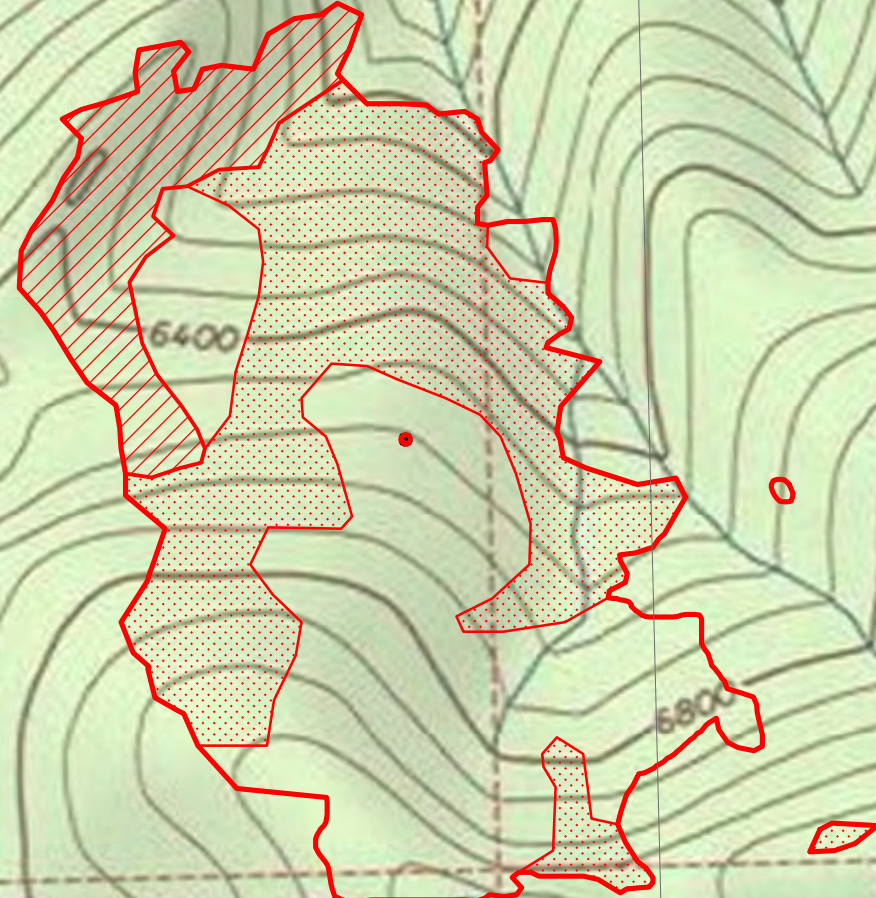

115°40'W

115°30'W

45°40'N

45°40'N

45°39'N

45°39'N

CHURCH
RETURNS
WIL

Rattlesnake Point ID-NCF-000317
Bleak
Infrared Map

Infrared Map: 08/10/2017
 Imagery Date: 08/09/2017
 Imagery Time: 2222 MDT
 Interpreted Total Acres: 166
 IRIN: Pete Martinez

NATIONAL INFRARED OPERATIONS

- Isolated Heat
- Intense Heat
- Scattered Heat
- Heat Perimeter

N

0 0.25 0.5
Miles

115°40'W

115°30'W