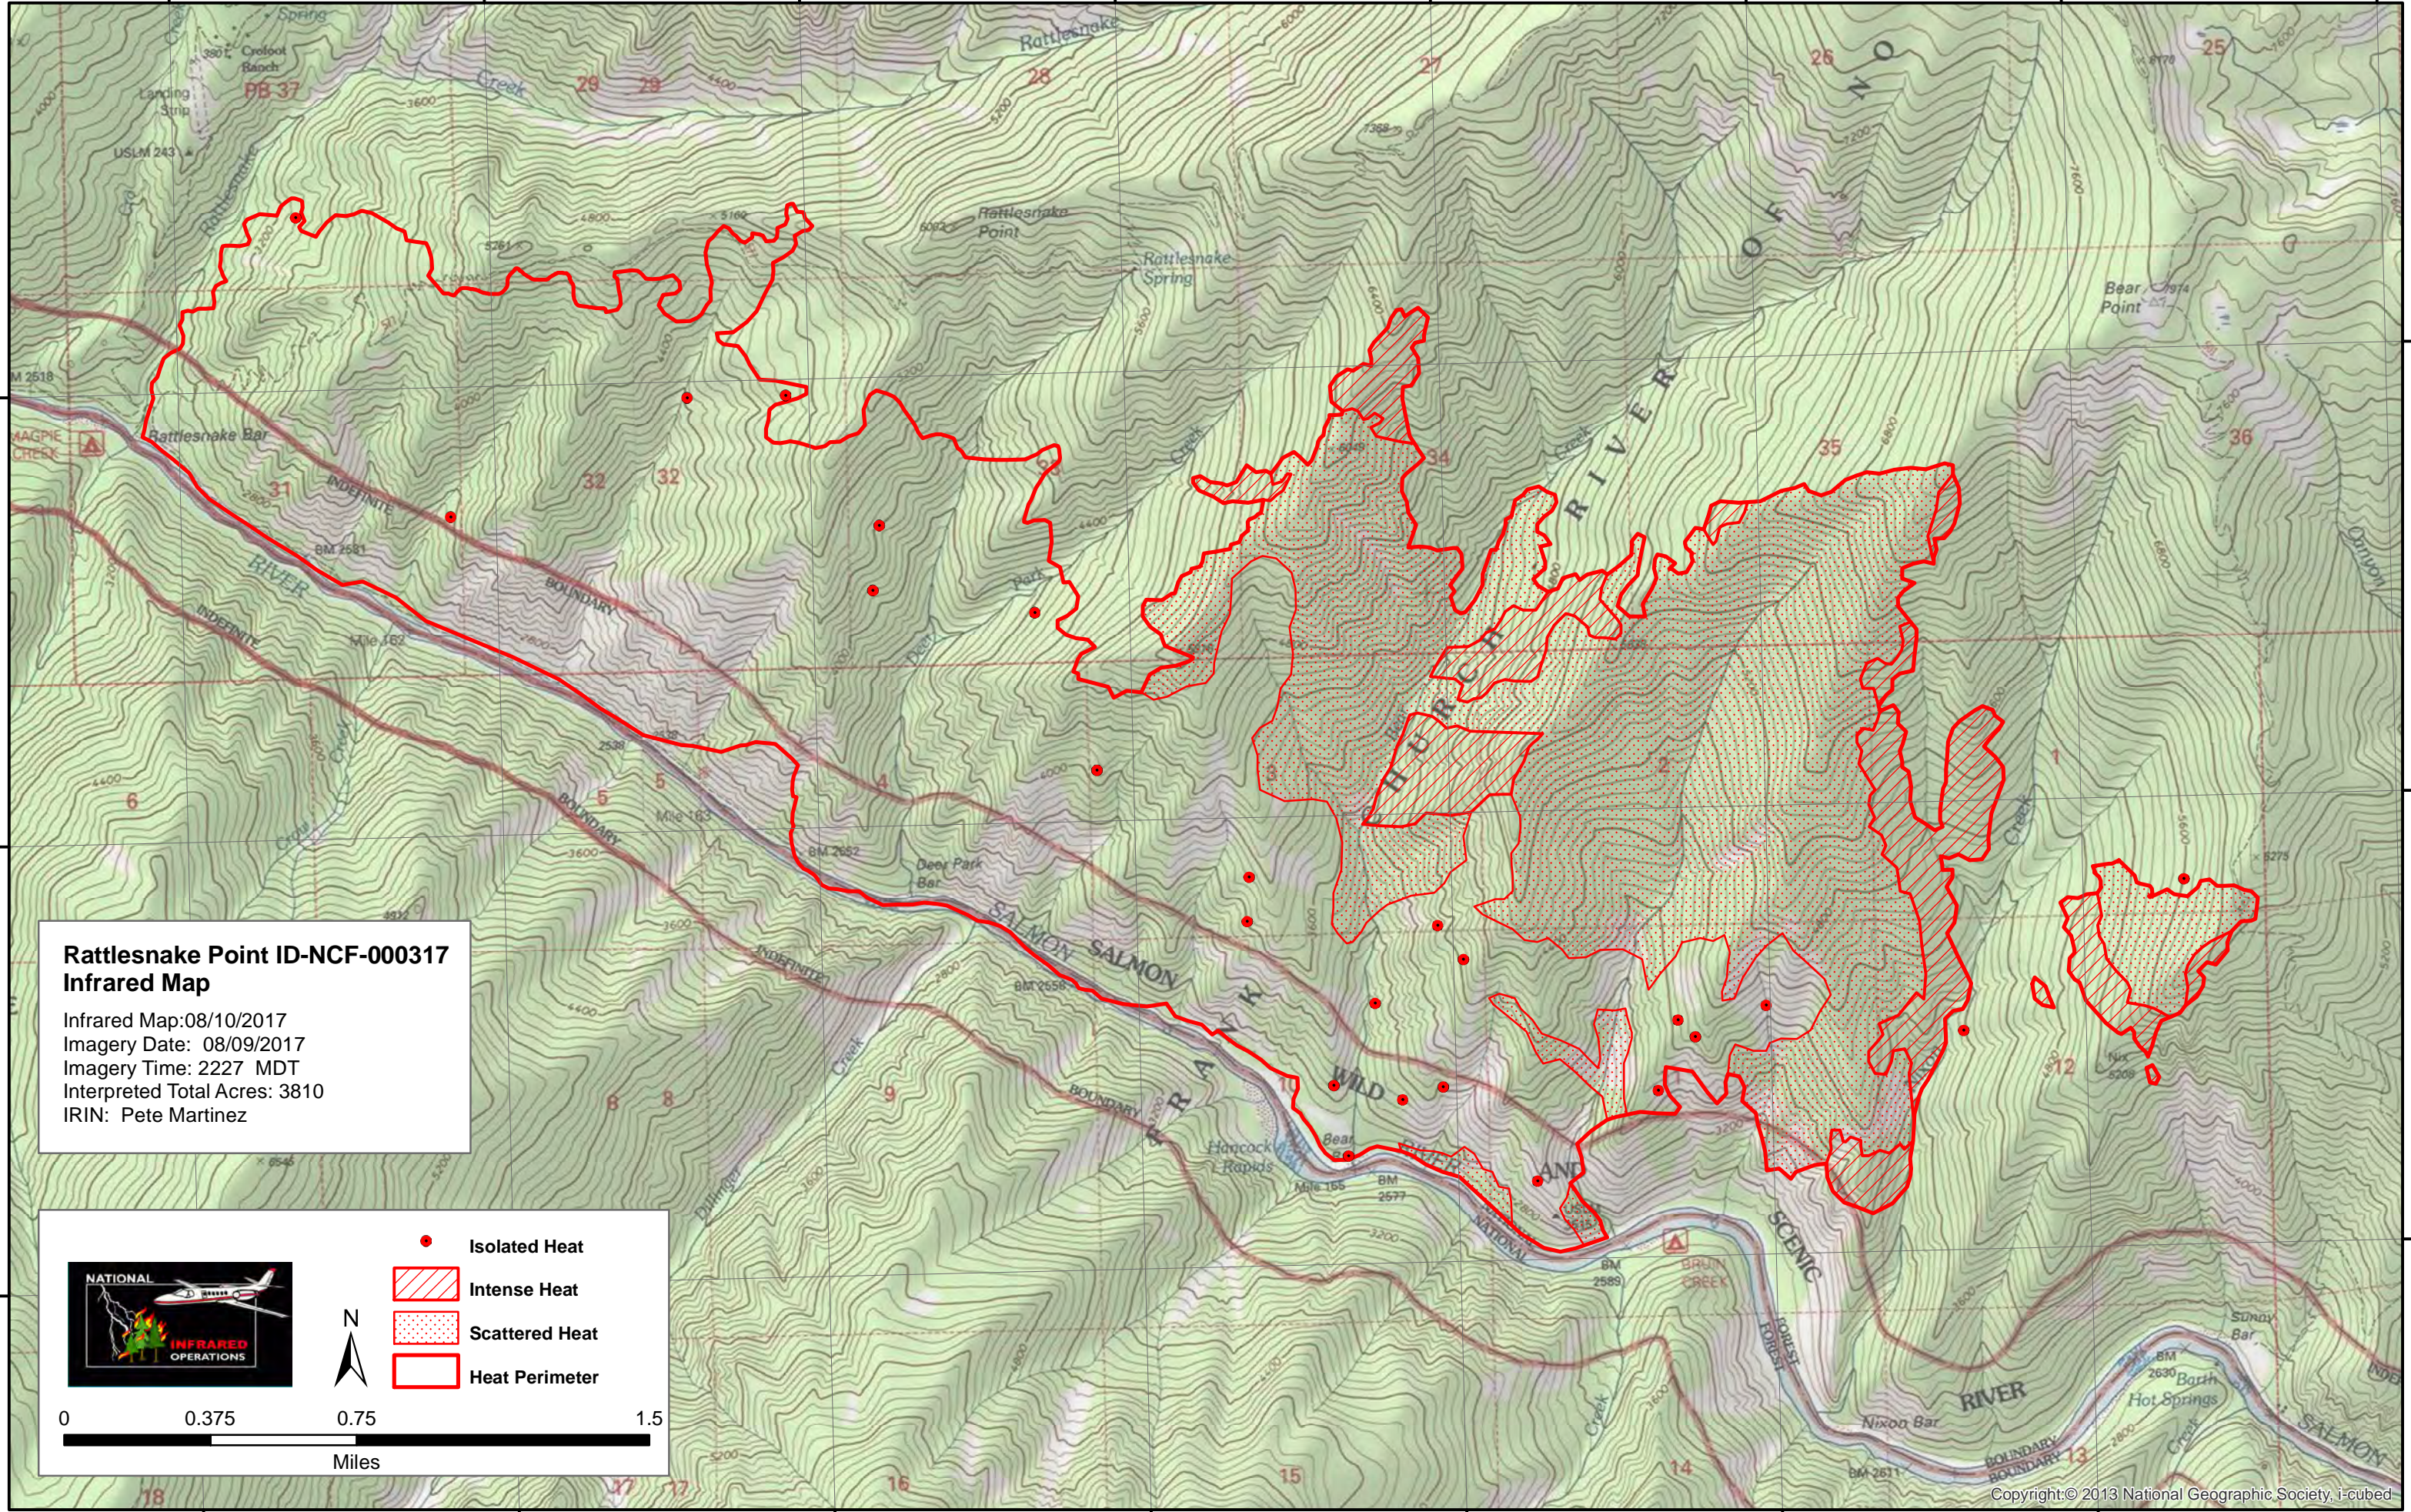

115°9'0"W 115°8'0"W 115°7'0"W 115°6'0"W 115°5'0"W 115°4'0"W 115°3'0"W 115°2'0"W

45°33'0"N

45°32'0"N

45°31'0"N

45°33'0"N

45°32'0"N

45°31'0"N

**Rattlesnake Point ID-NCF-000317
Infrared Map**

Infrared Map:08/10/2017
 Imagery Date: 08/09/2017
 Imagery Time: 2227 MDT
 Interpreted Total Acres: 3810
 IRIN: Pete Martinez

● Isolated Heat

 Intense Heat

 Scattered Heat

 Heat Perimeter

N

0 0.375 0.75 1.5
Miles

115°9'0"W 115°8'0"W 115°7'0"W 115°6'0"W 115°5'0"W 115°4'0"W 115°3'0"W 115°2'0"W