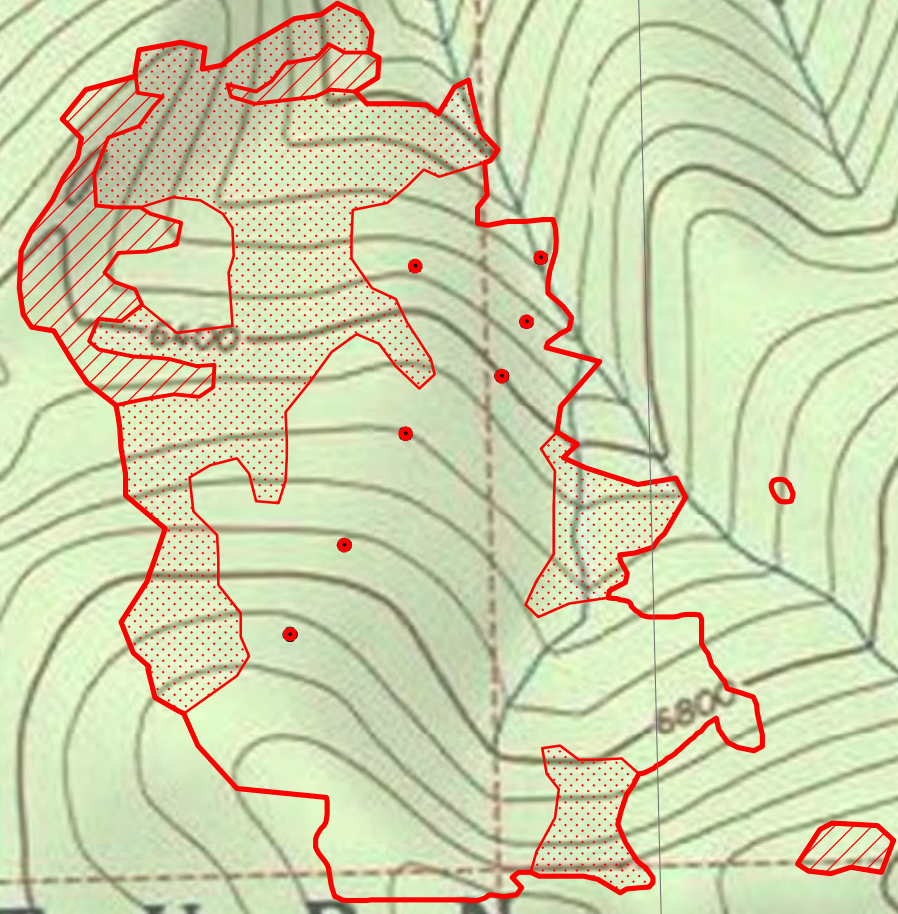

115°40'W

115°30'W

45°40'N

45°40'N

45°39'N

45°39'N

CHURCH  
RETURNS  
WIL

**Rattlesnake Point ID-NCF-000317**  
**Bleak**  
**Infrared Map**

Infrared Map: 08/12/2017  
 Imagery Date: 08/11/2017  
 Imagery Time: 2302 MDT  
 Interpreted Total Acres: 170  
 IRIN: Pete Martinez

**NATIONAL INFRARED OPERATIONS**

- Isolated Heat
- / / / / Intense Heat
- . . . . . Scattered Heat
- Heat Perimeter

N

0 0.25 0.5  
 Miles

115°40'W

115°30'W