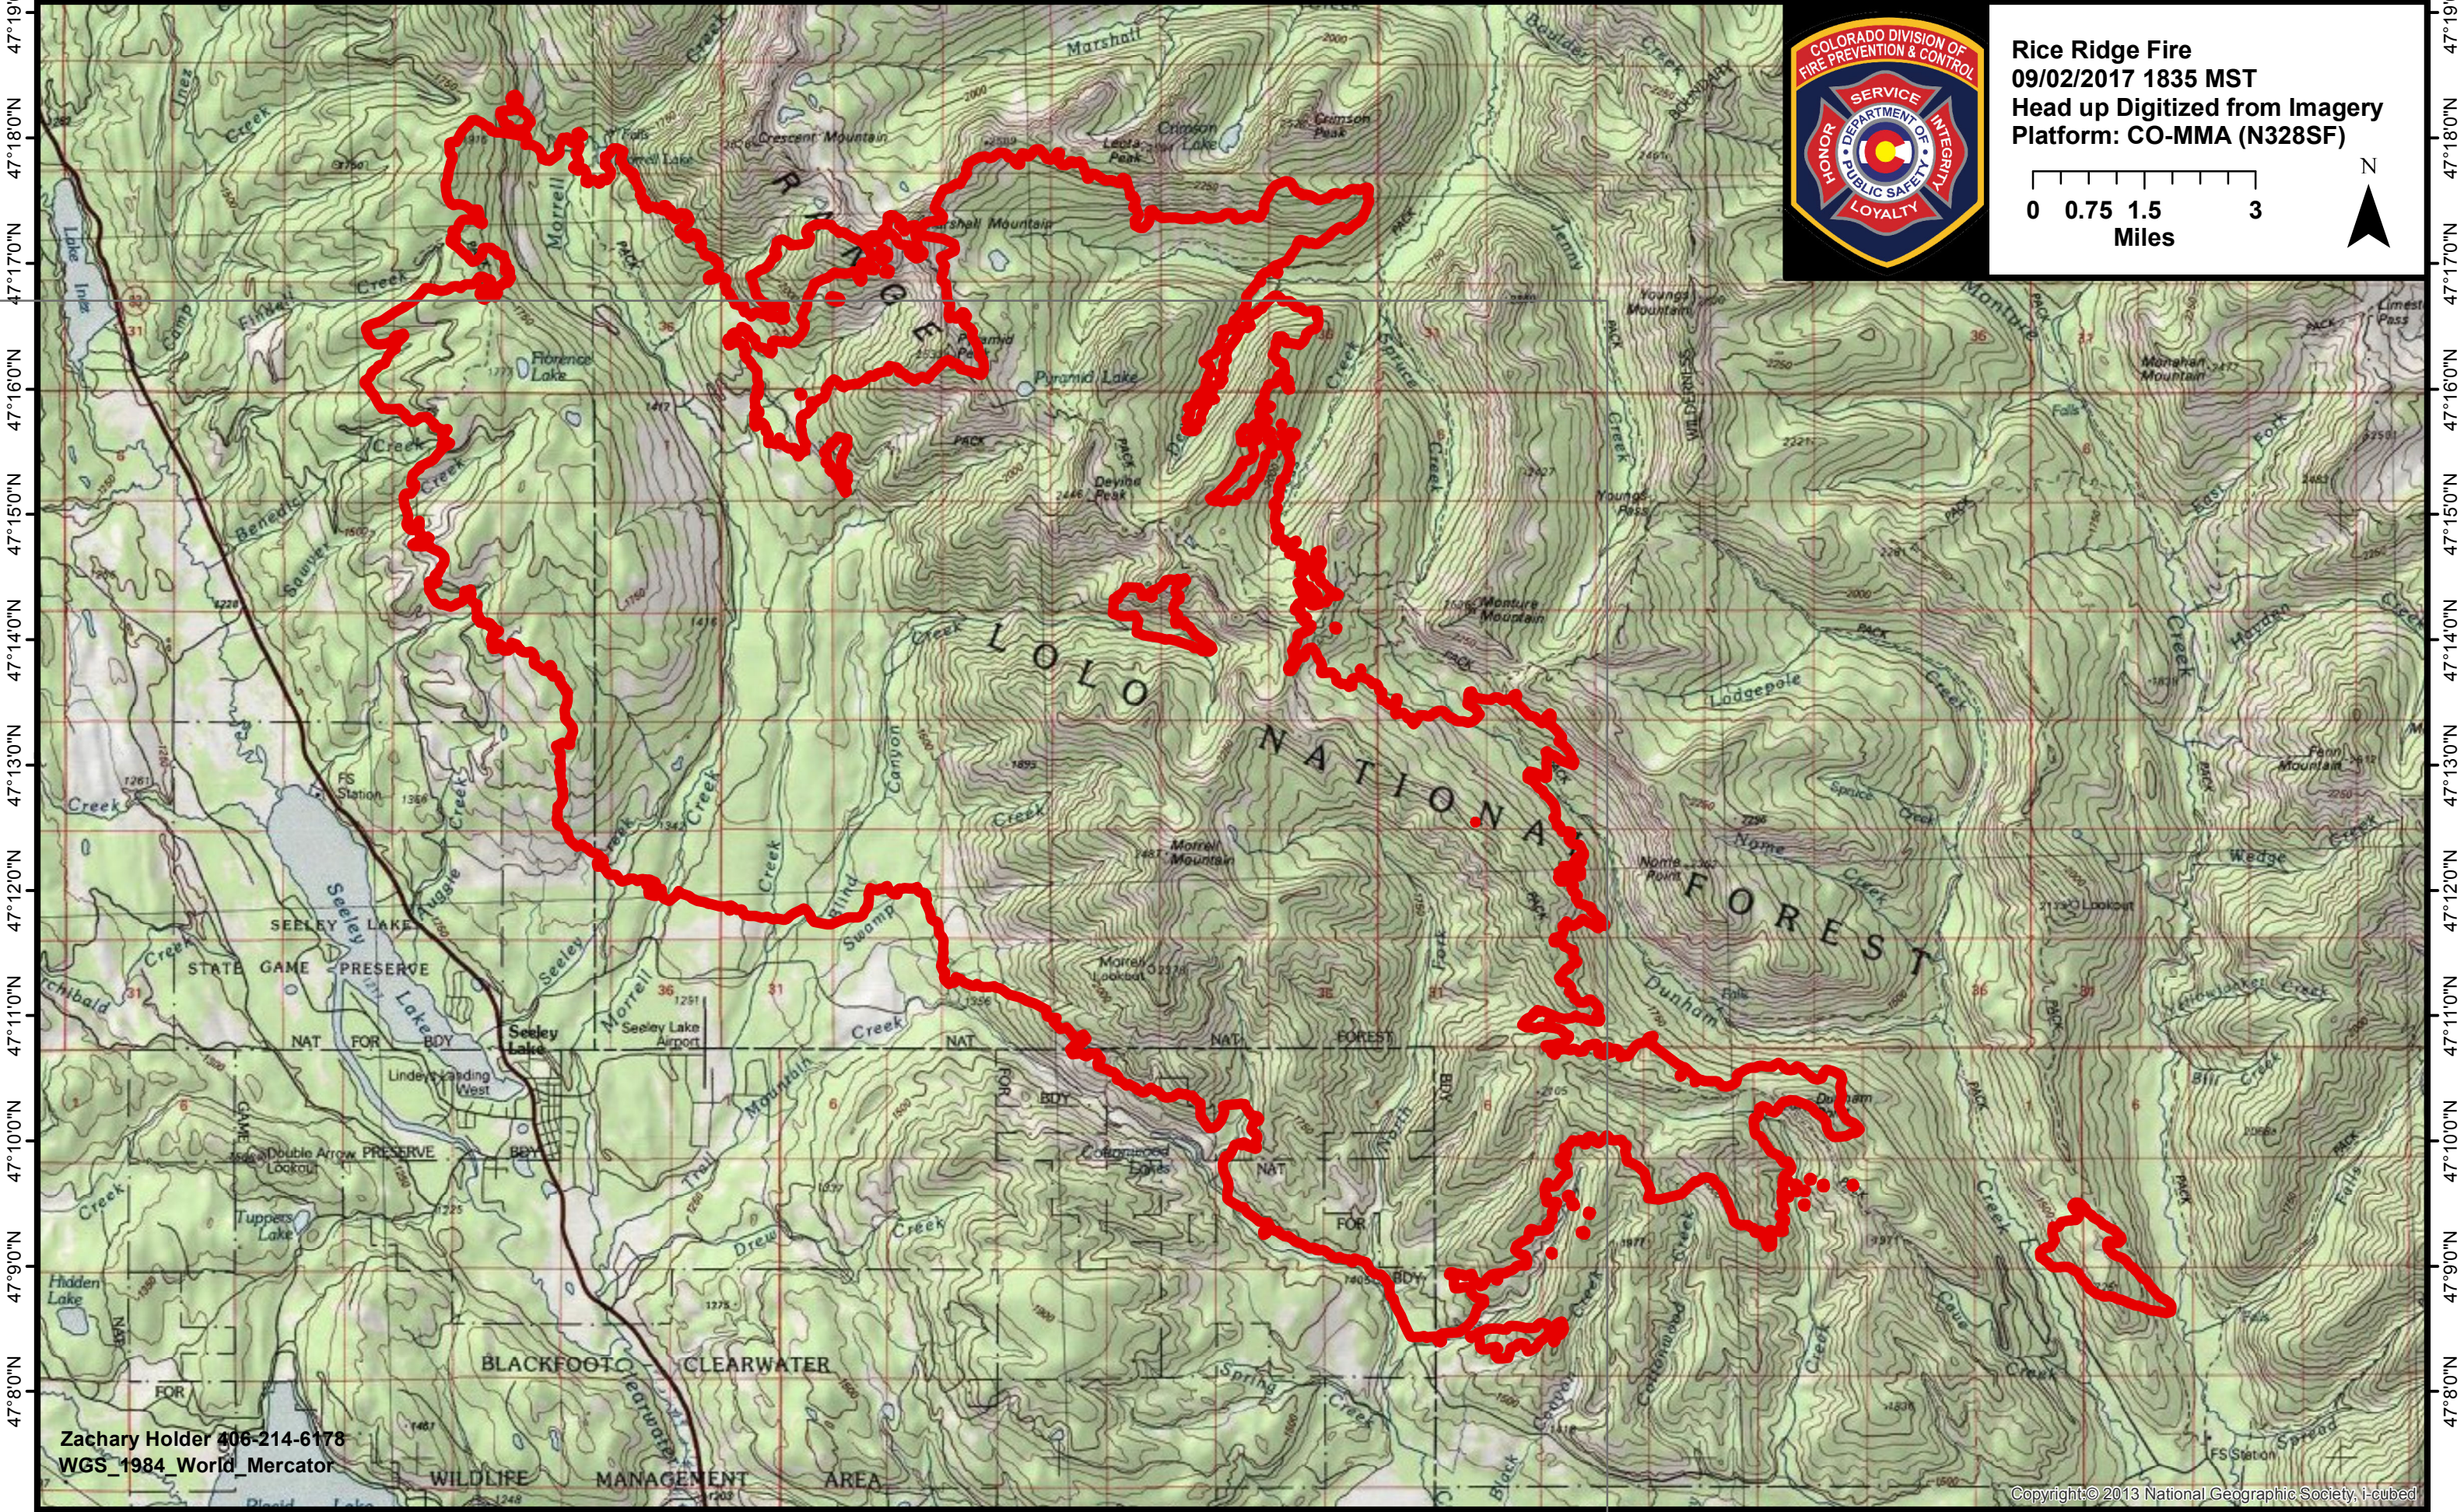

113°33'0"W 113°31'0"W 113°29'0"W 113°27'0"W 113°25'0"W 113°23'0"W 113°21'0"W 113°19'0"W 113°17'0"W 113°15'0"W 113°13'0"W 113°11'0"W 113°9'0"W 113°7'0"W

Rice Ridge Fire
09/02/2017 1835 MST
Head up Digitized from Imagery
Platform: CO-MMA (N328SF)

47°19'0"N 47°18'0"N 47°17'0"N 47°16'0"N 47°15'0"N 47°14'0"N 47°13'0"N 47°12'0"N 47°11'0"N 47°10'0"N 47°9'0"N 47°8'0"N

Zachary Holder 406-214-6178
WGS_1984 World_Mercator

Copyright © 2013 National Geographic Society, i-cubed