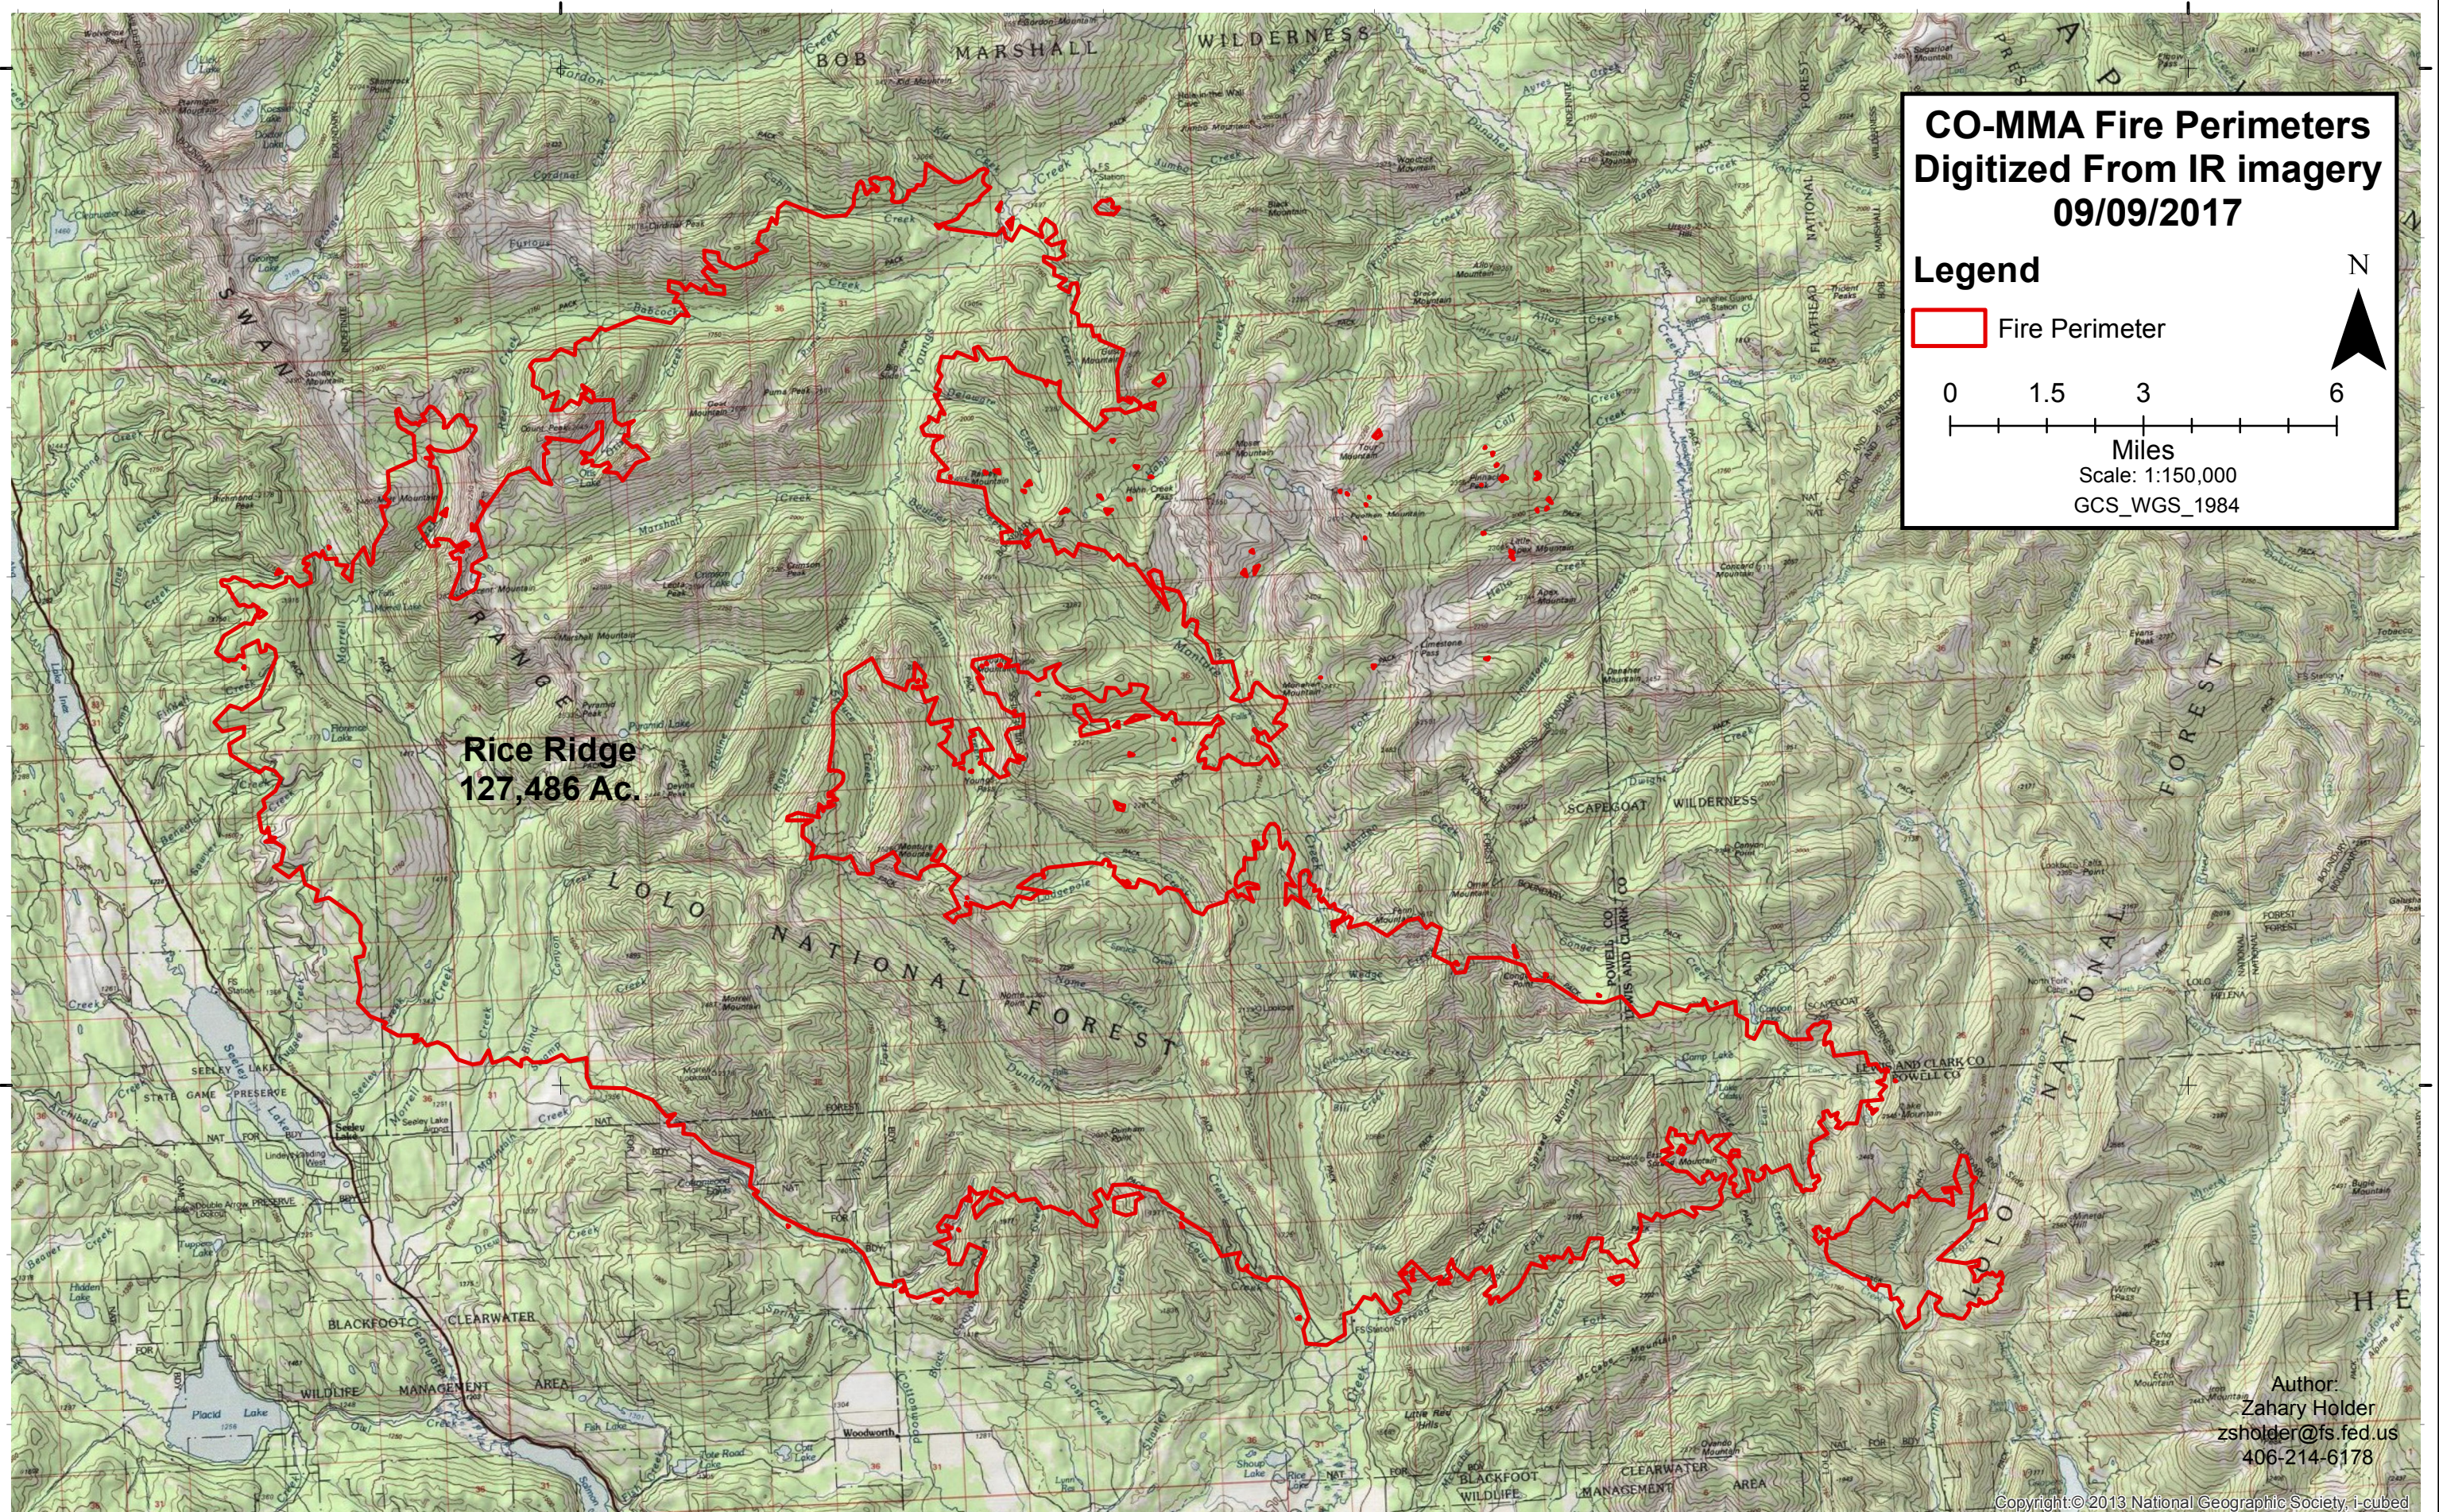

CO-MMA Fire Perimeters
Digitized From IR imagery
09/09/2017

Legend

 Fire Perimeter

Miles
 Scale: 1:150,000
 GCS_WGS_1984

Rice Ridge
127,486 Ac.

Author:
 Zahary Holder
 zsholder@fs.fed.us
 406-214-6178