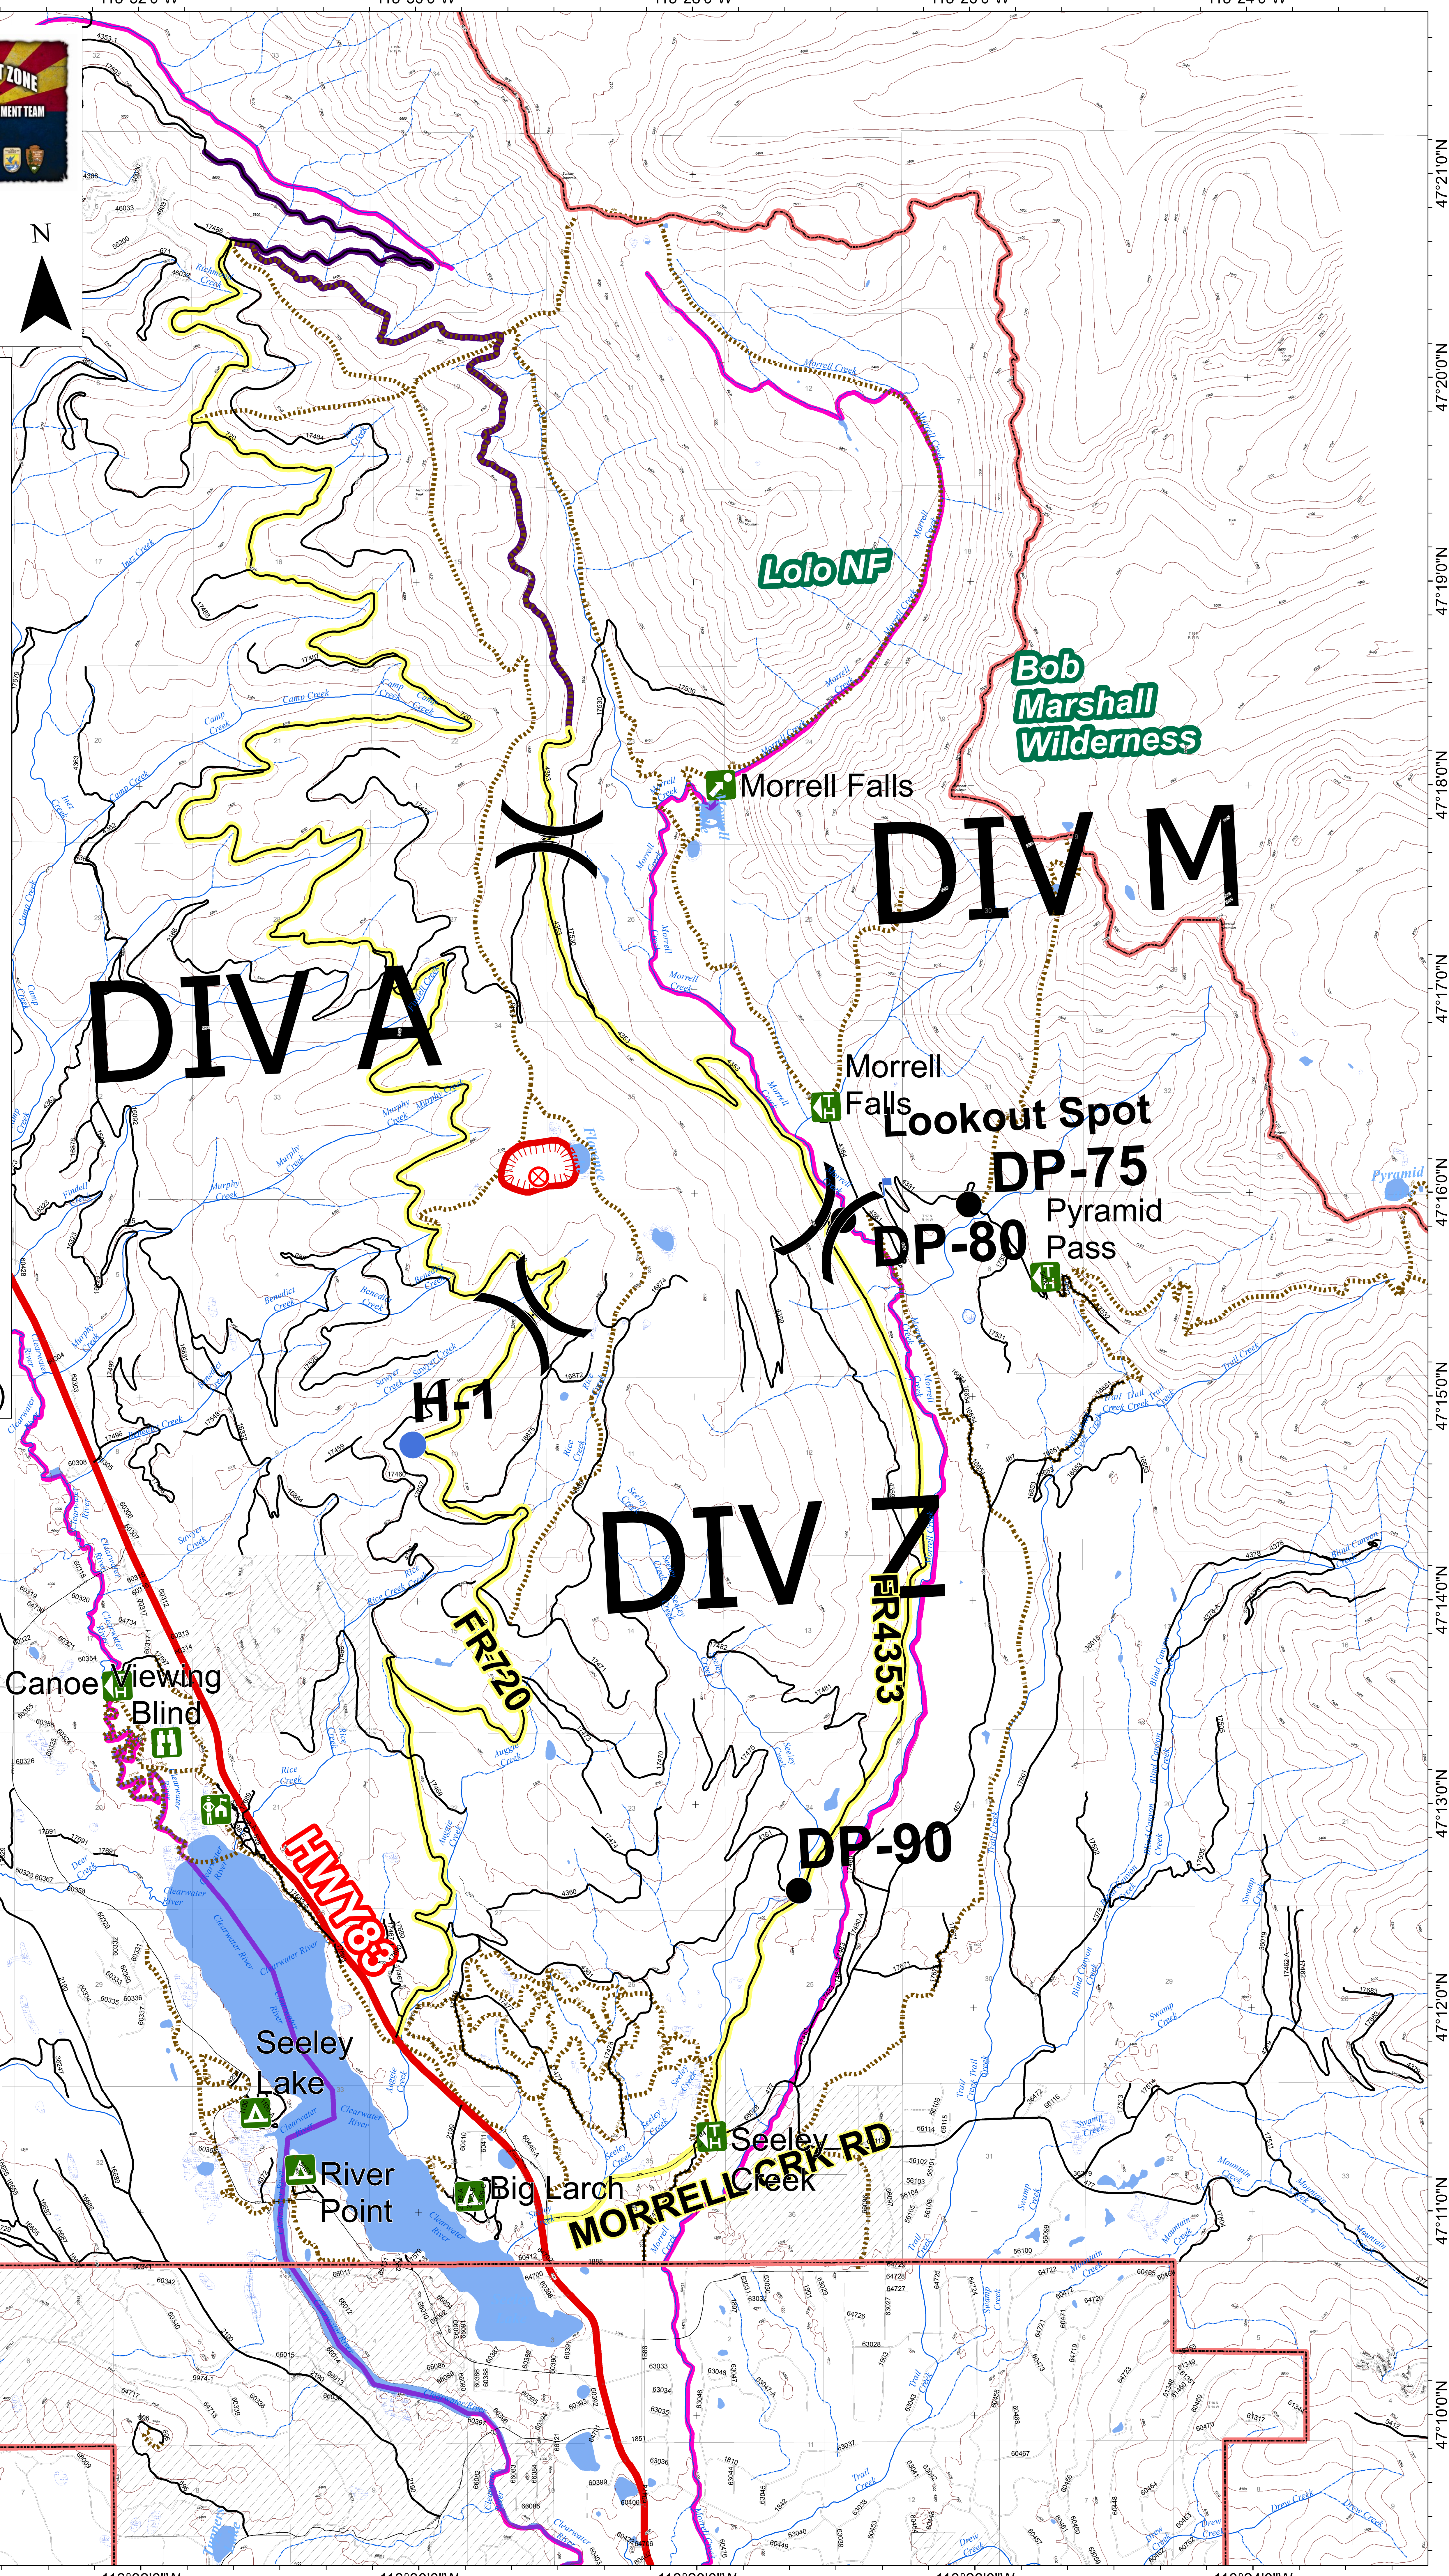

Briefing Map

RICE RIDGE FIRE

MT-LNF-1464

July 27, 2017

~40 ac

- Fire Origin (07/24/2017)
- Drop Point
- Helispot
- Lookout
- Uncontrolled Fire Edge
- Division
- Campground
- Point of Interest
- Ranger Station
- Trailhead
- Viewing Area
- Wilderness Boundary
- Best Access Route
- Trail Data
- Great Divide Trail
- Bull Trout Streams (2010)

DIV A

DIV M

DIV Z

Clearwater River Canoe Viewing Blind

Seeley Lake

River Point

Big Larch

Seeley Creek

DP-90

DP-80

DP-75

Pyramid Pass

Morrell Falls

Morrell Falls

Bob Marshall Wilderness

Lolo NF

FR720

FR4353

HUNNYC83

MORRELL CRK RD