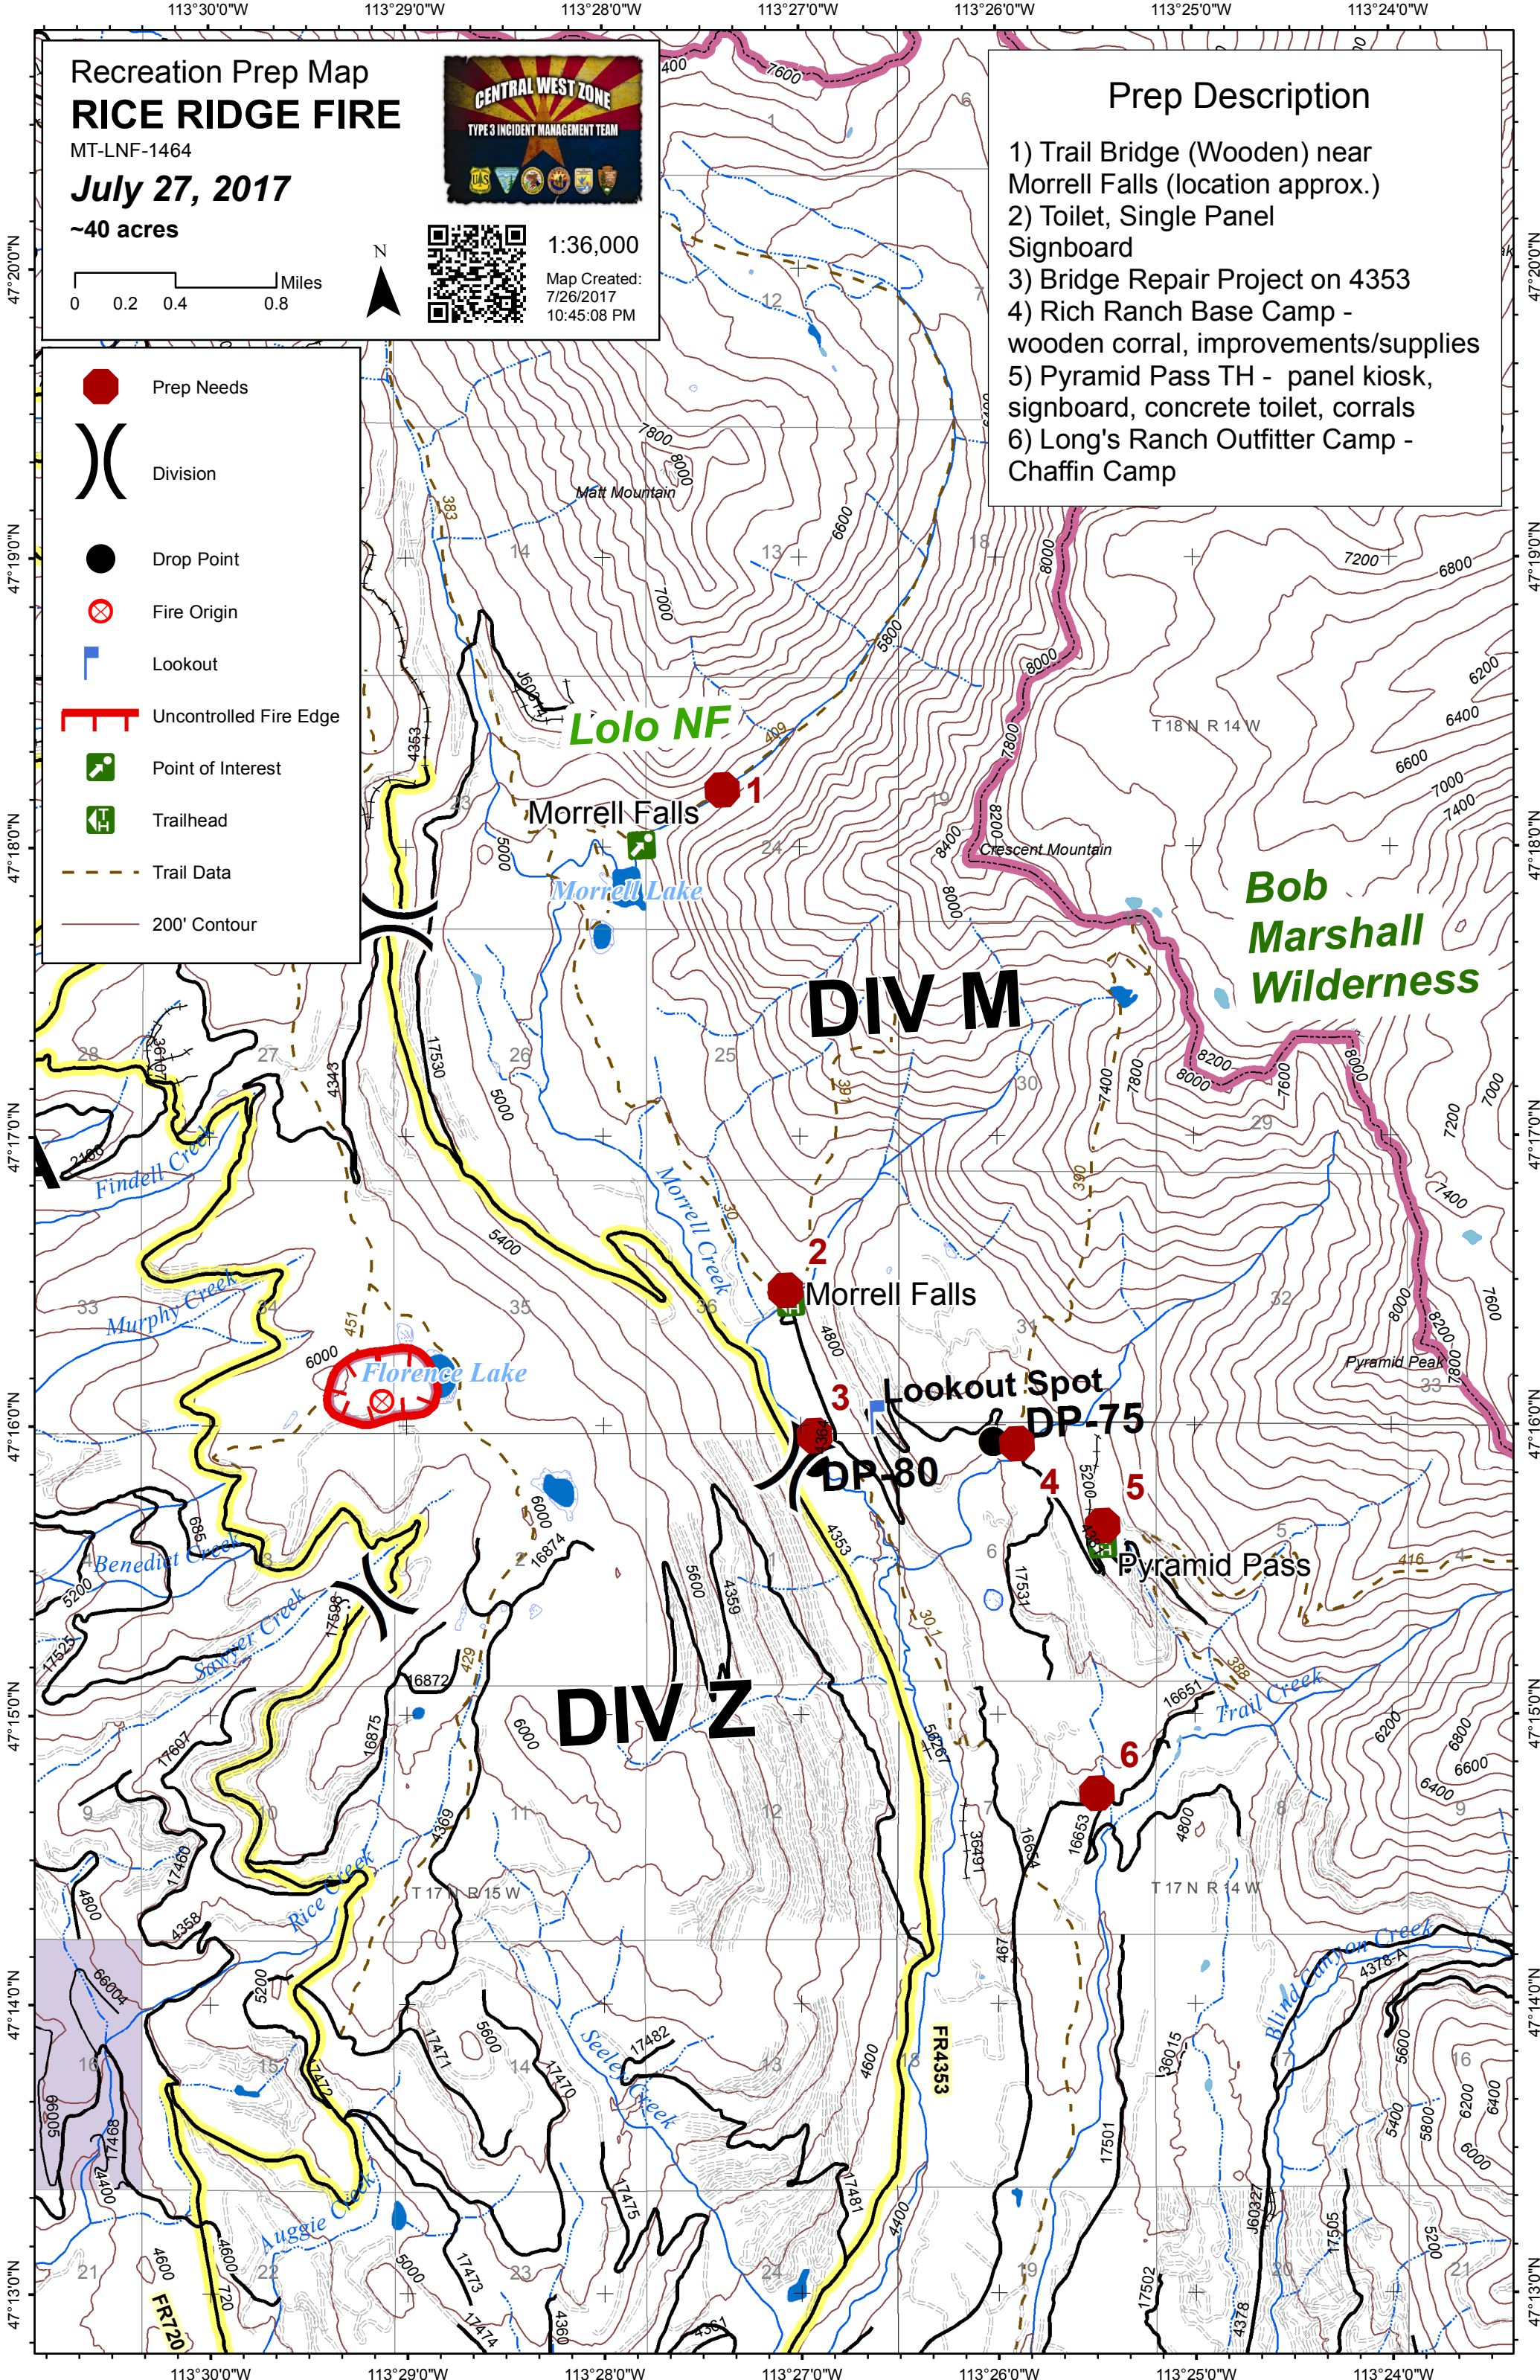

Recreation Prep Map RICE RIDGE FIRE

MT-LNF-1464

July 27, 2017

~40 acres

1:36,000
Map Created:
7/26/2017
10:45:08 PM

Prep Description

- 1) Trail Bridge (Wooden) near Morrell Falls (location approx.)
- 2) Toilet, Single Panel Signboard
- 3) Bridge Repair Project on 4353
- 4) Rich Ranch Base Camp - wooden corral, improvements/supplies
- 5) Pyramid Pass TH - panel kiosk, signboard, concrete toilet, corrals
- 6) Long's Ranch Outfitter Camp - Chaffin Camp

Legend

- Prep Needs
- Division
- Drop Point
- Fire Origin
- Lookout
- Uncontrolled Fire Edge
- Point of Interest
- Trailhead
- Trail Data
- 200' Contour

Lolo NF

Bob Marshall Wilderness

DIV M

DIV Z

Lookout Spot DP-75

DP-80

Pyramid Pass

FR4353