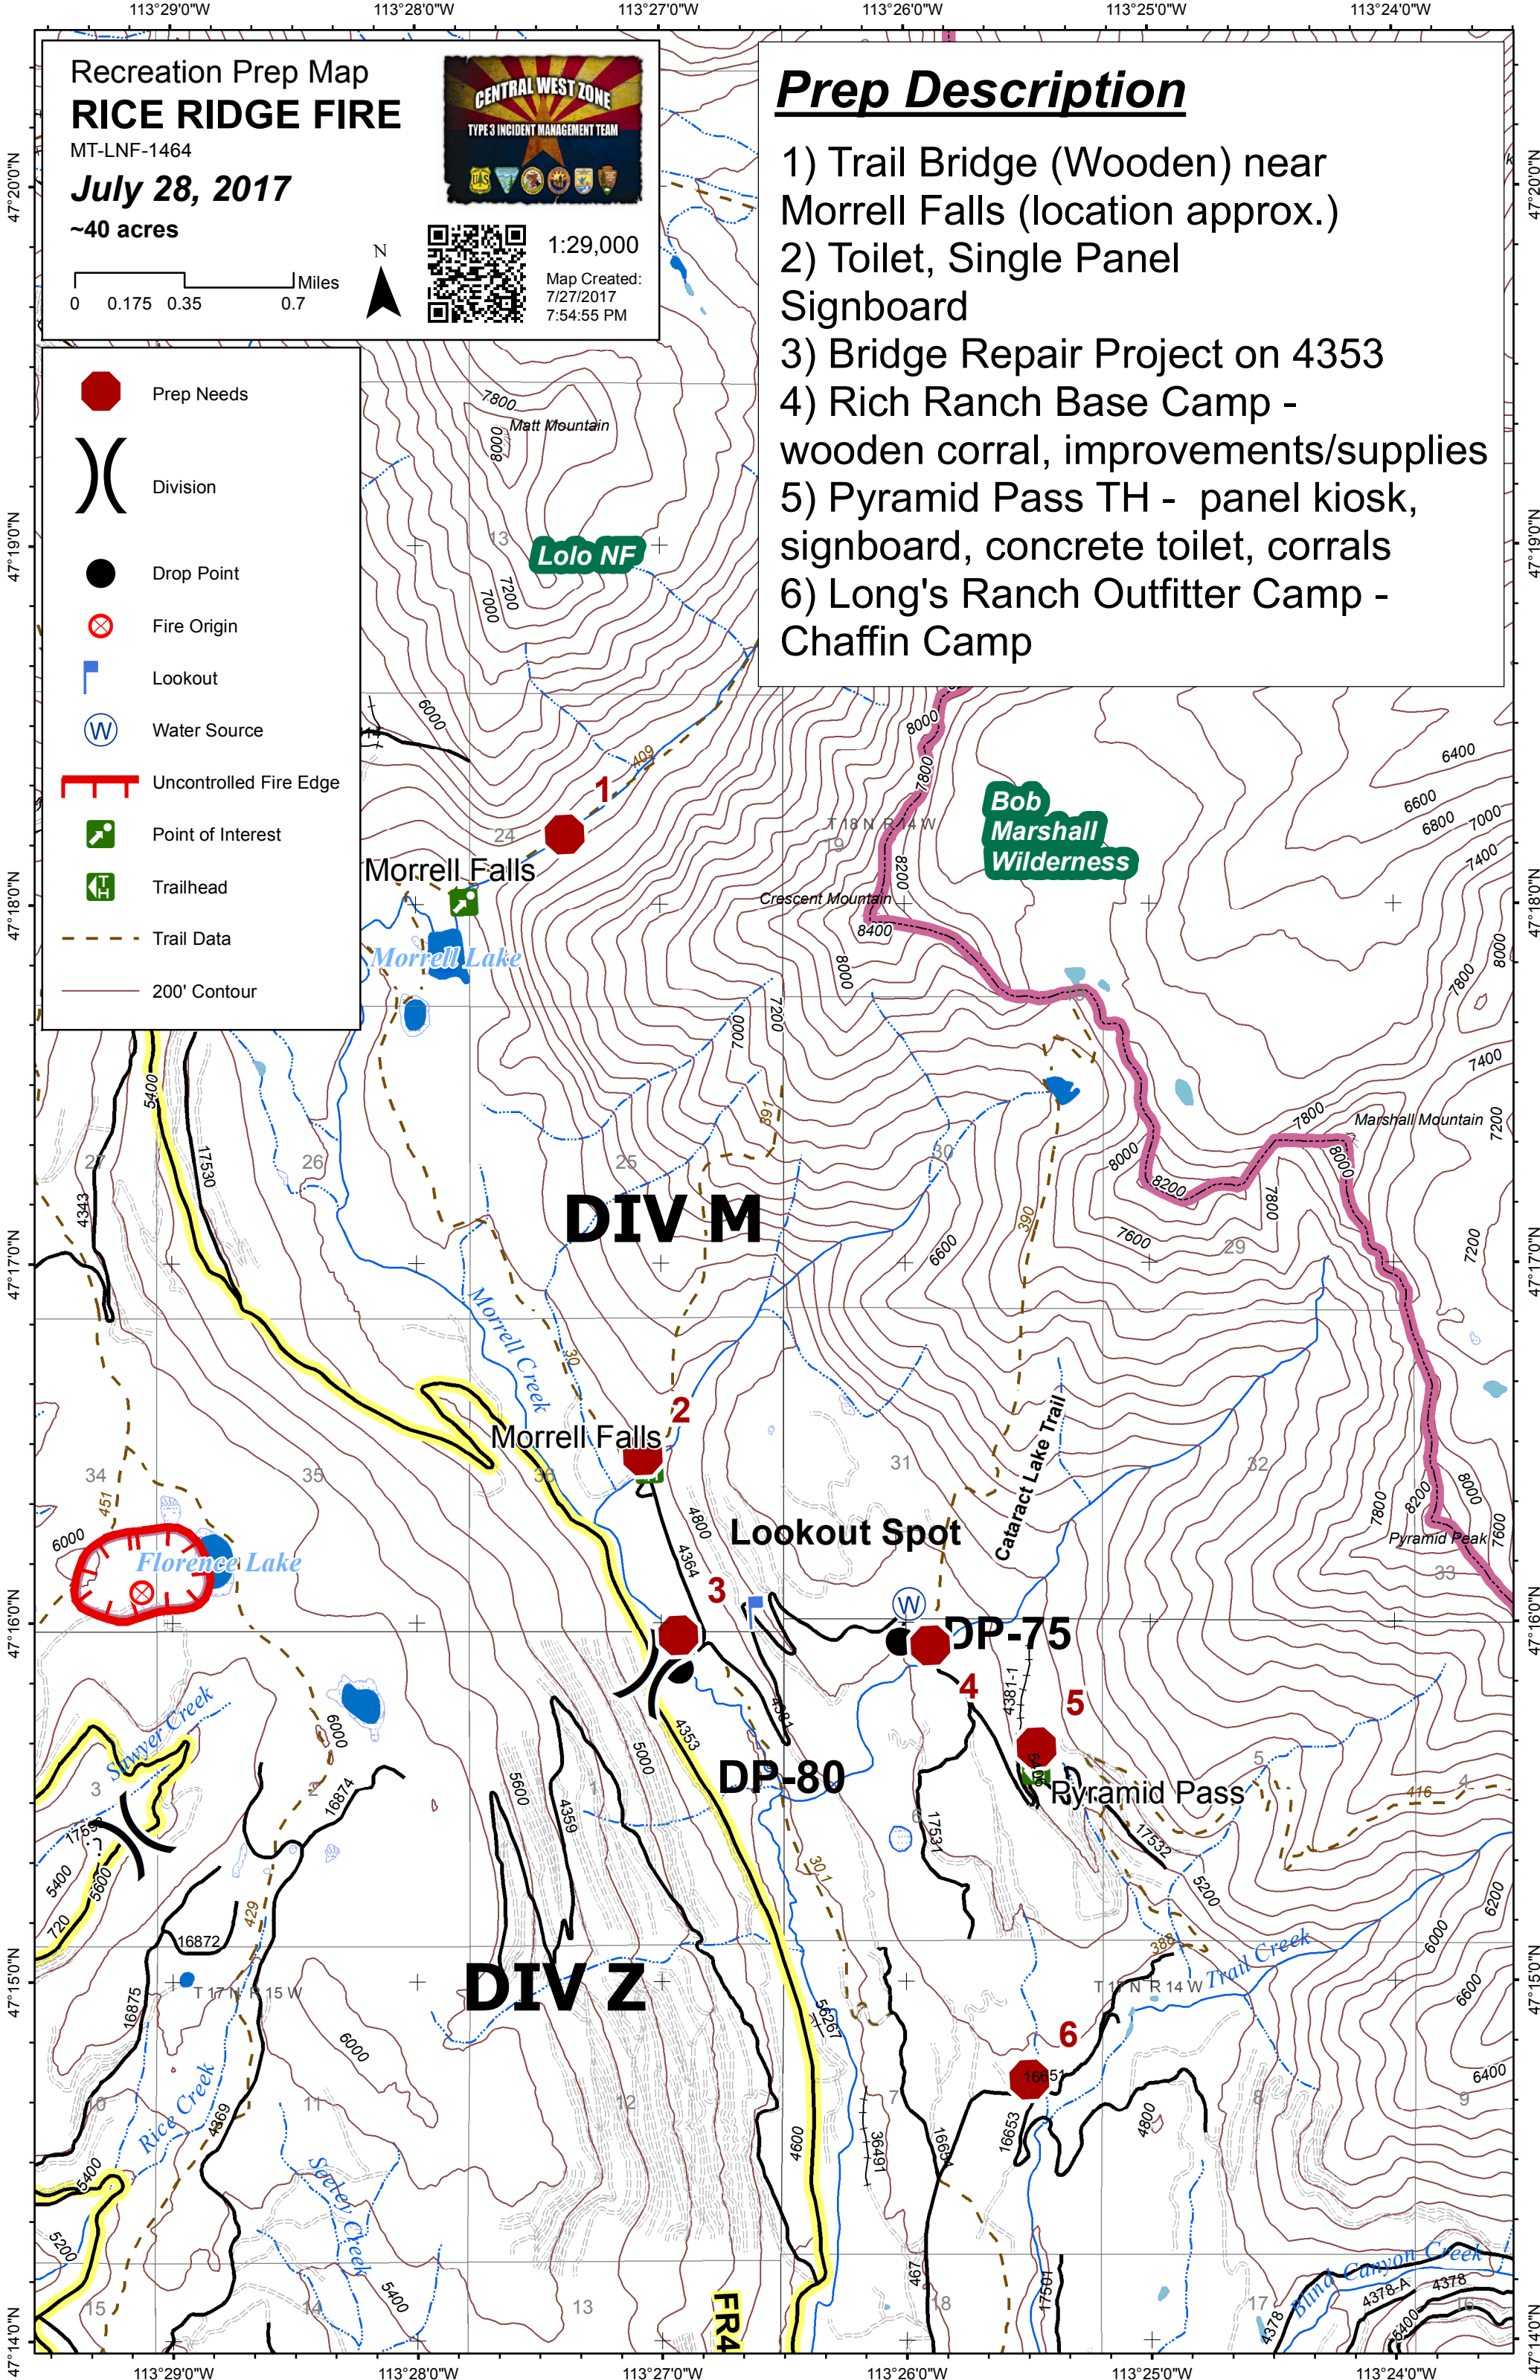

Recreation Prep Map RICE RIDGE FIRE

MT-LNF-1464

July 28, 2017

~40 acres

1:29,000
Map Created:
7/27/2017
7:54:55 PM

Prep Description

- 1) Trail Bridge (Wooden) near Morrell Falls (location approx.)
- 2) Toilet, Single Panel Signboard
- 3) Bridge Repair Project on 4353
- 4) Rich Ranch Base Camp - wooden corral, improvements/supplies
- 5) Pyramid Pass TH - panel kiosk, signboard, concrete toilet, corrals
- 6) Long's Ranch Outfitter Camp - Chaffin Camp

Legend

- Prep Needs
- Division
- Drop Point
- Fire Origin
- Lookout
- Water Source
- Uncontrolled Fire Edge
- Point of Interest
- Trailhead
- Trail Data
- 200' Contour

DIV M

DIV Z

DP-80

DP-75

FR4

Morrell Falls

Morrell Falls

Bob Marshall Wilderness

Lookout Spot

Pyramid Pass

Matt Mountain

Crescent Mountain

Marshall Mountain

Pyramid Peak