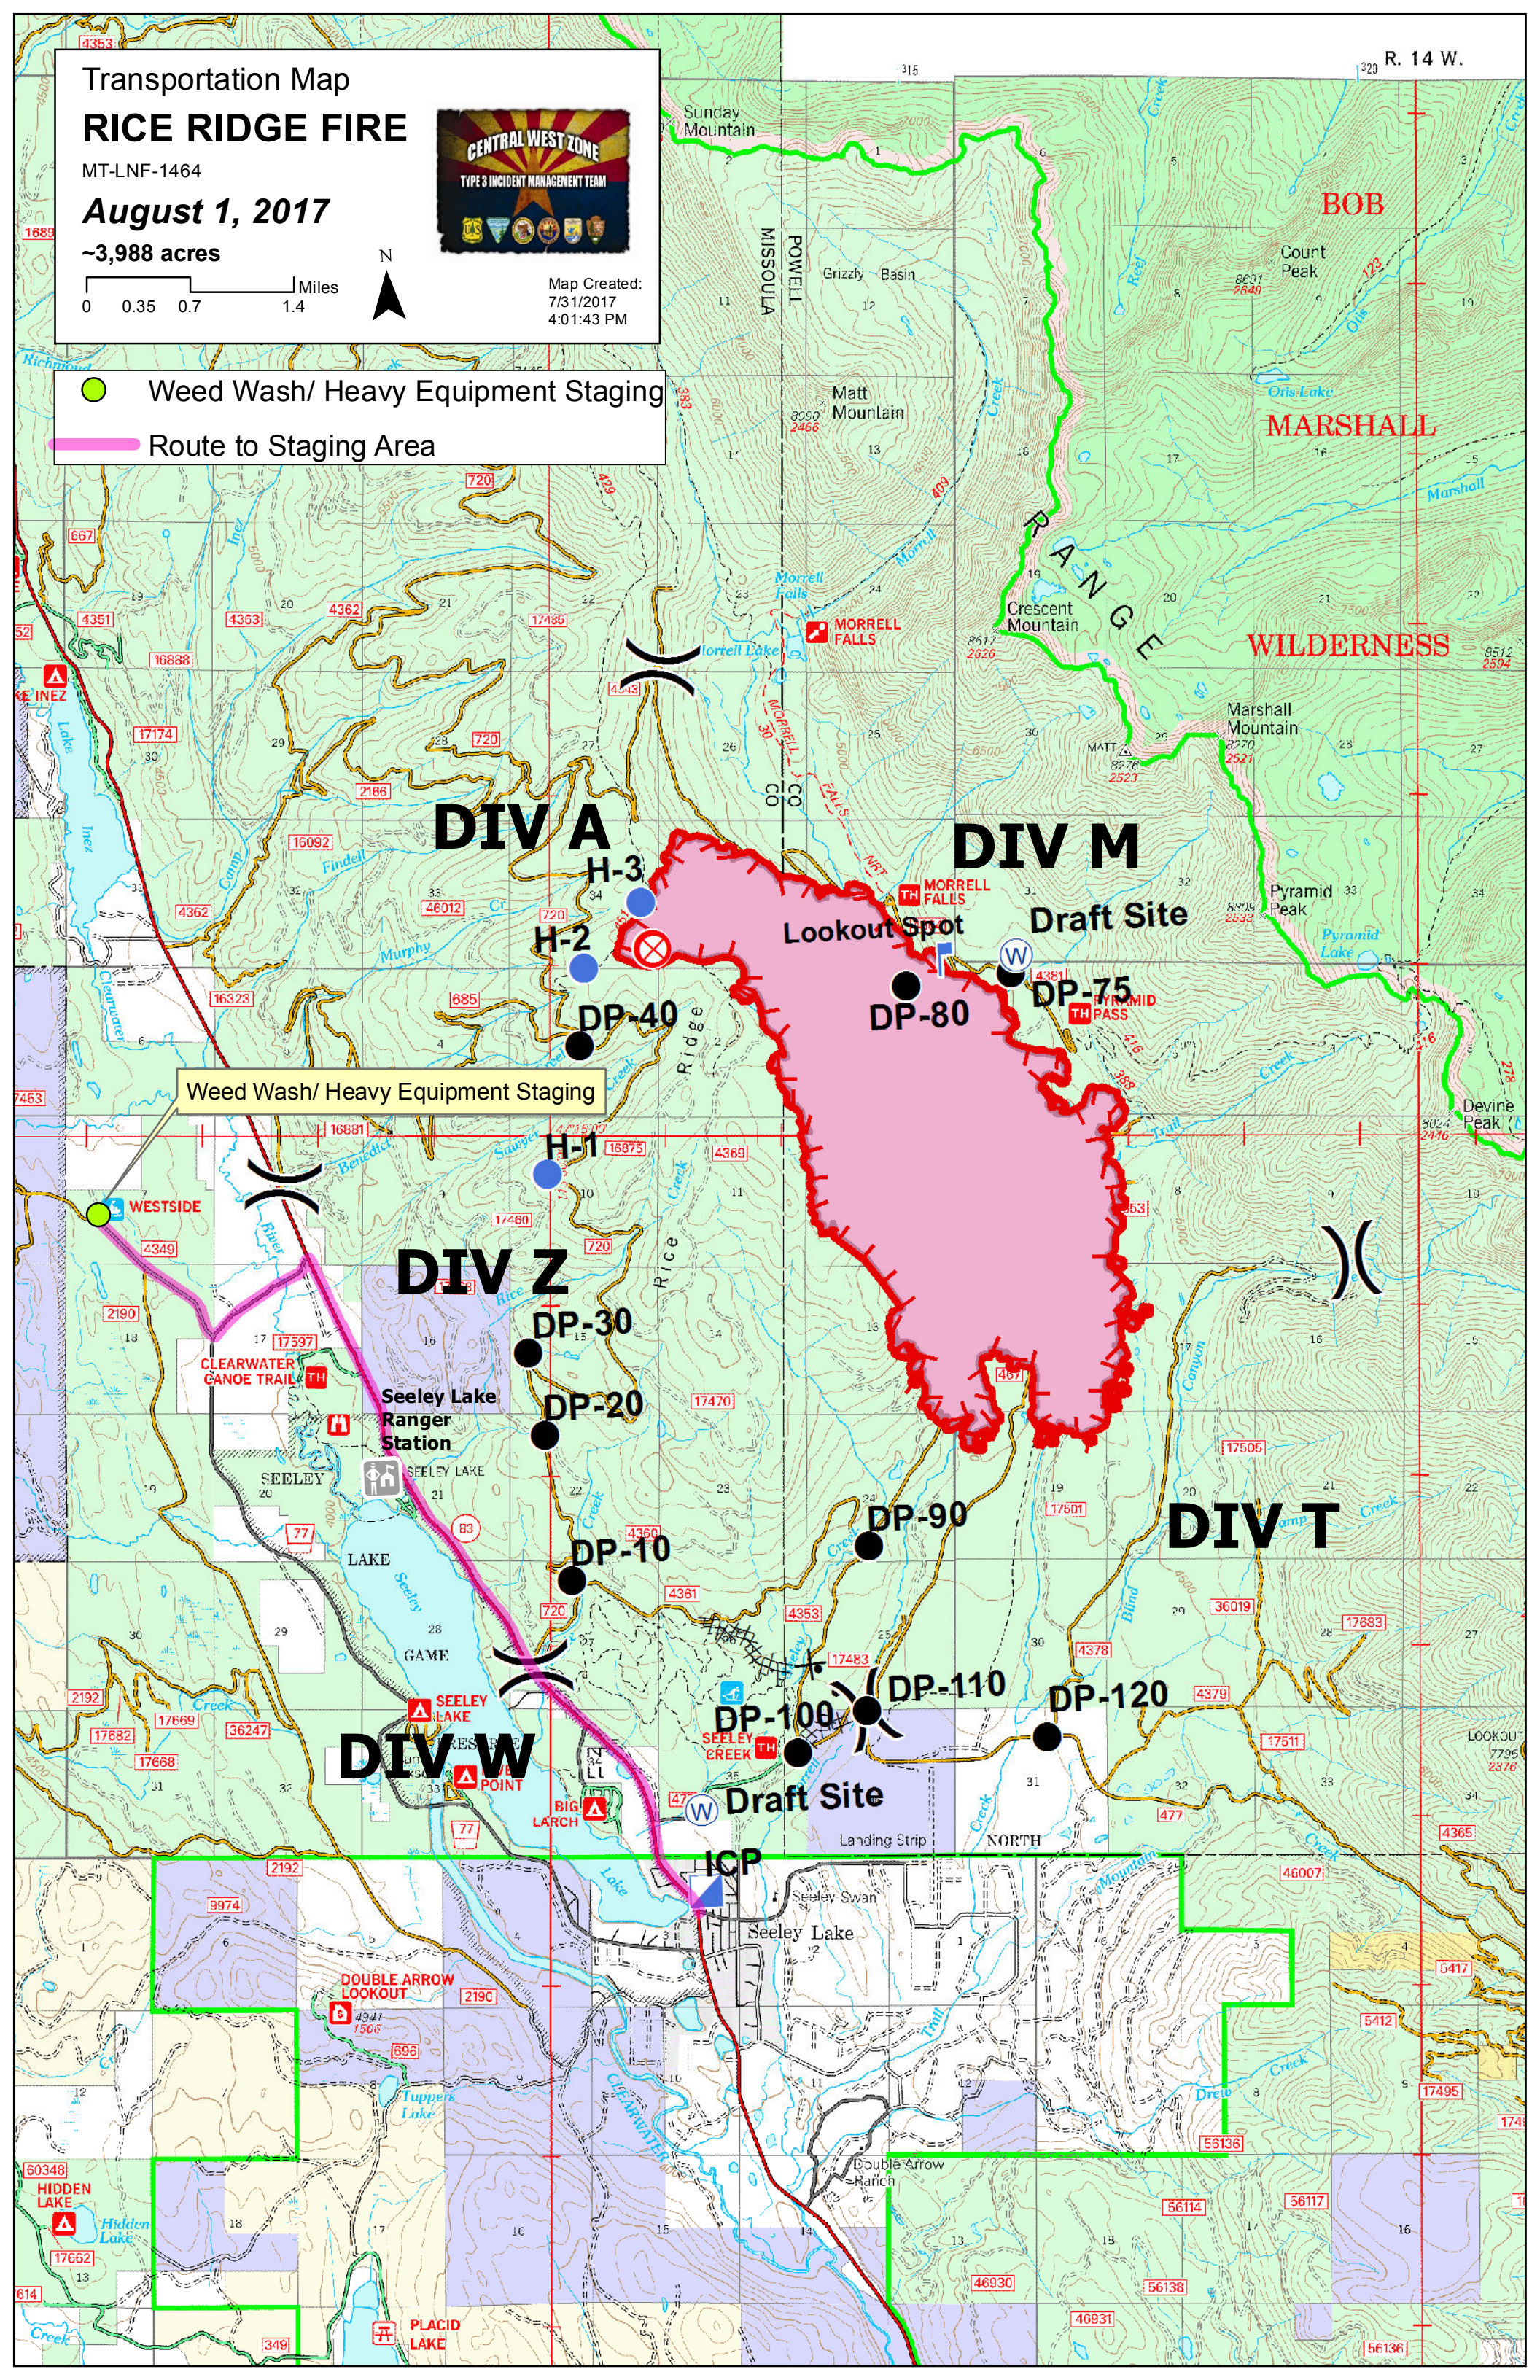

Transportation Map RICE RIDGE FIRE

MT-LNF-1464

August 1, 2017

~3,988 acres

Map Created:
7/31/2017
4:01:43 PM

- Weed Wash/ Heavy Equipment Staging
- Route to Staging Area

R. 14 W.

Weed Wash/ Heavy Equipment Staging

DIV A

DIV M

DIV Z

DIV T

DIV W

ICP

Seeley Lake
Ranger Station

Draft Site

Draft Site

Lookout Spot

Seeley Lake
Ranger Station

Draft Site

Draft Site

Lookout Spot