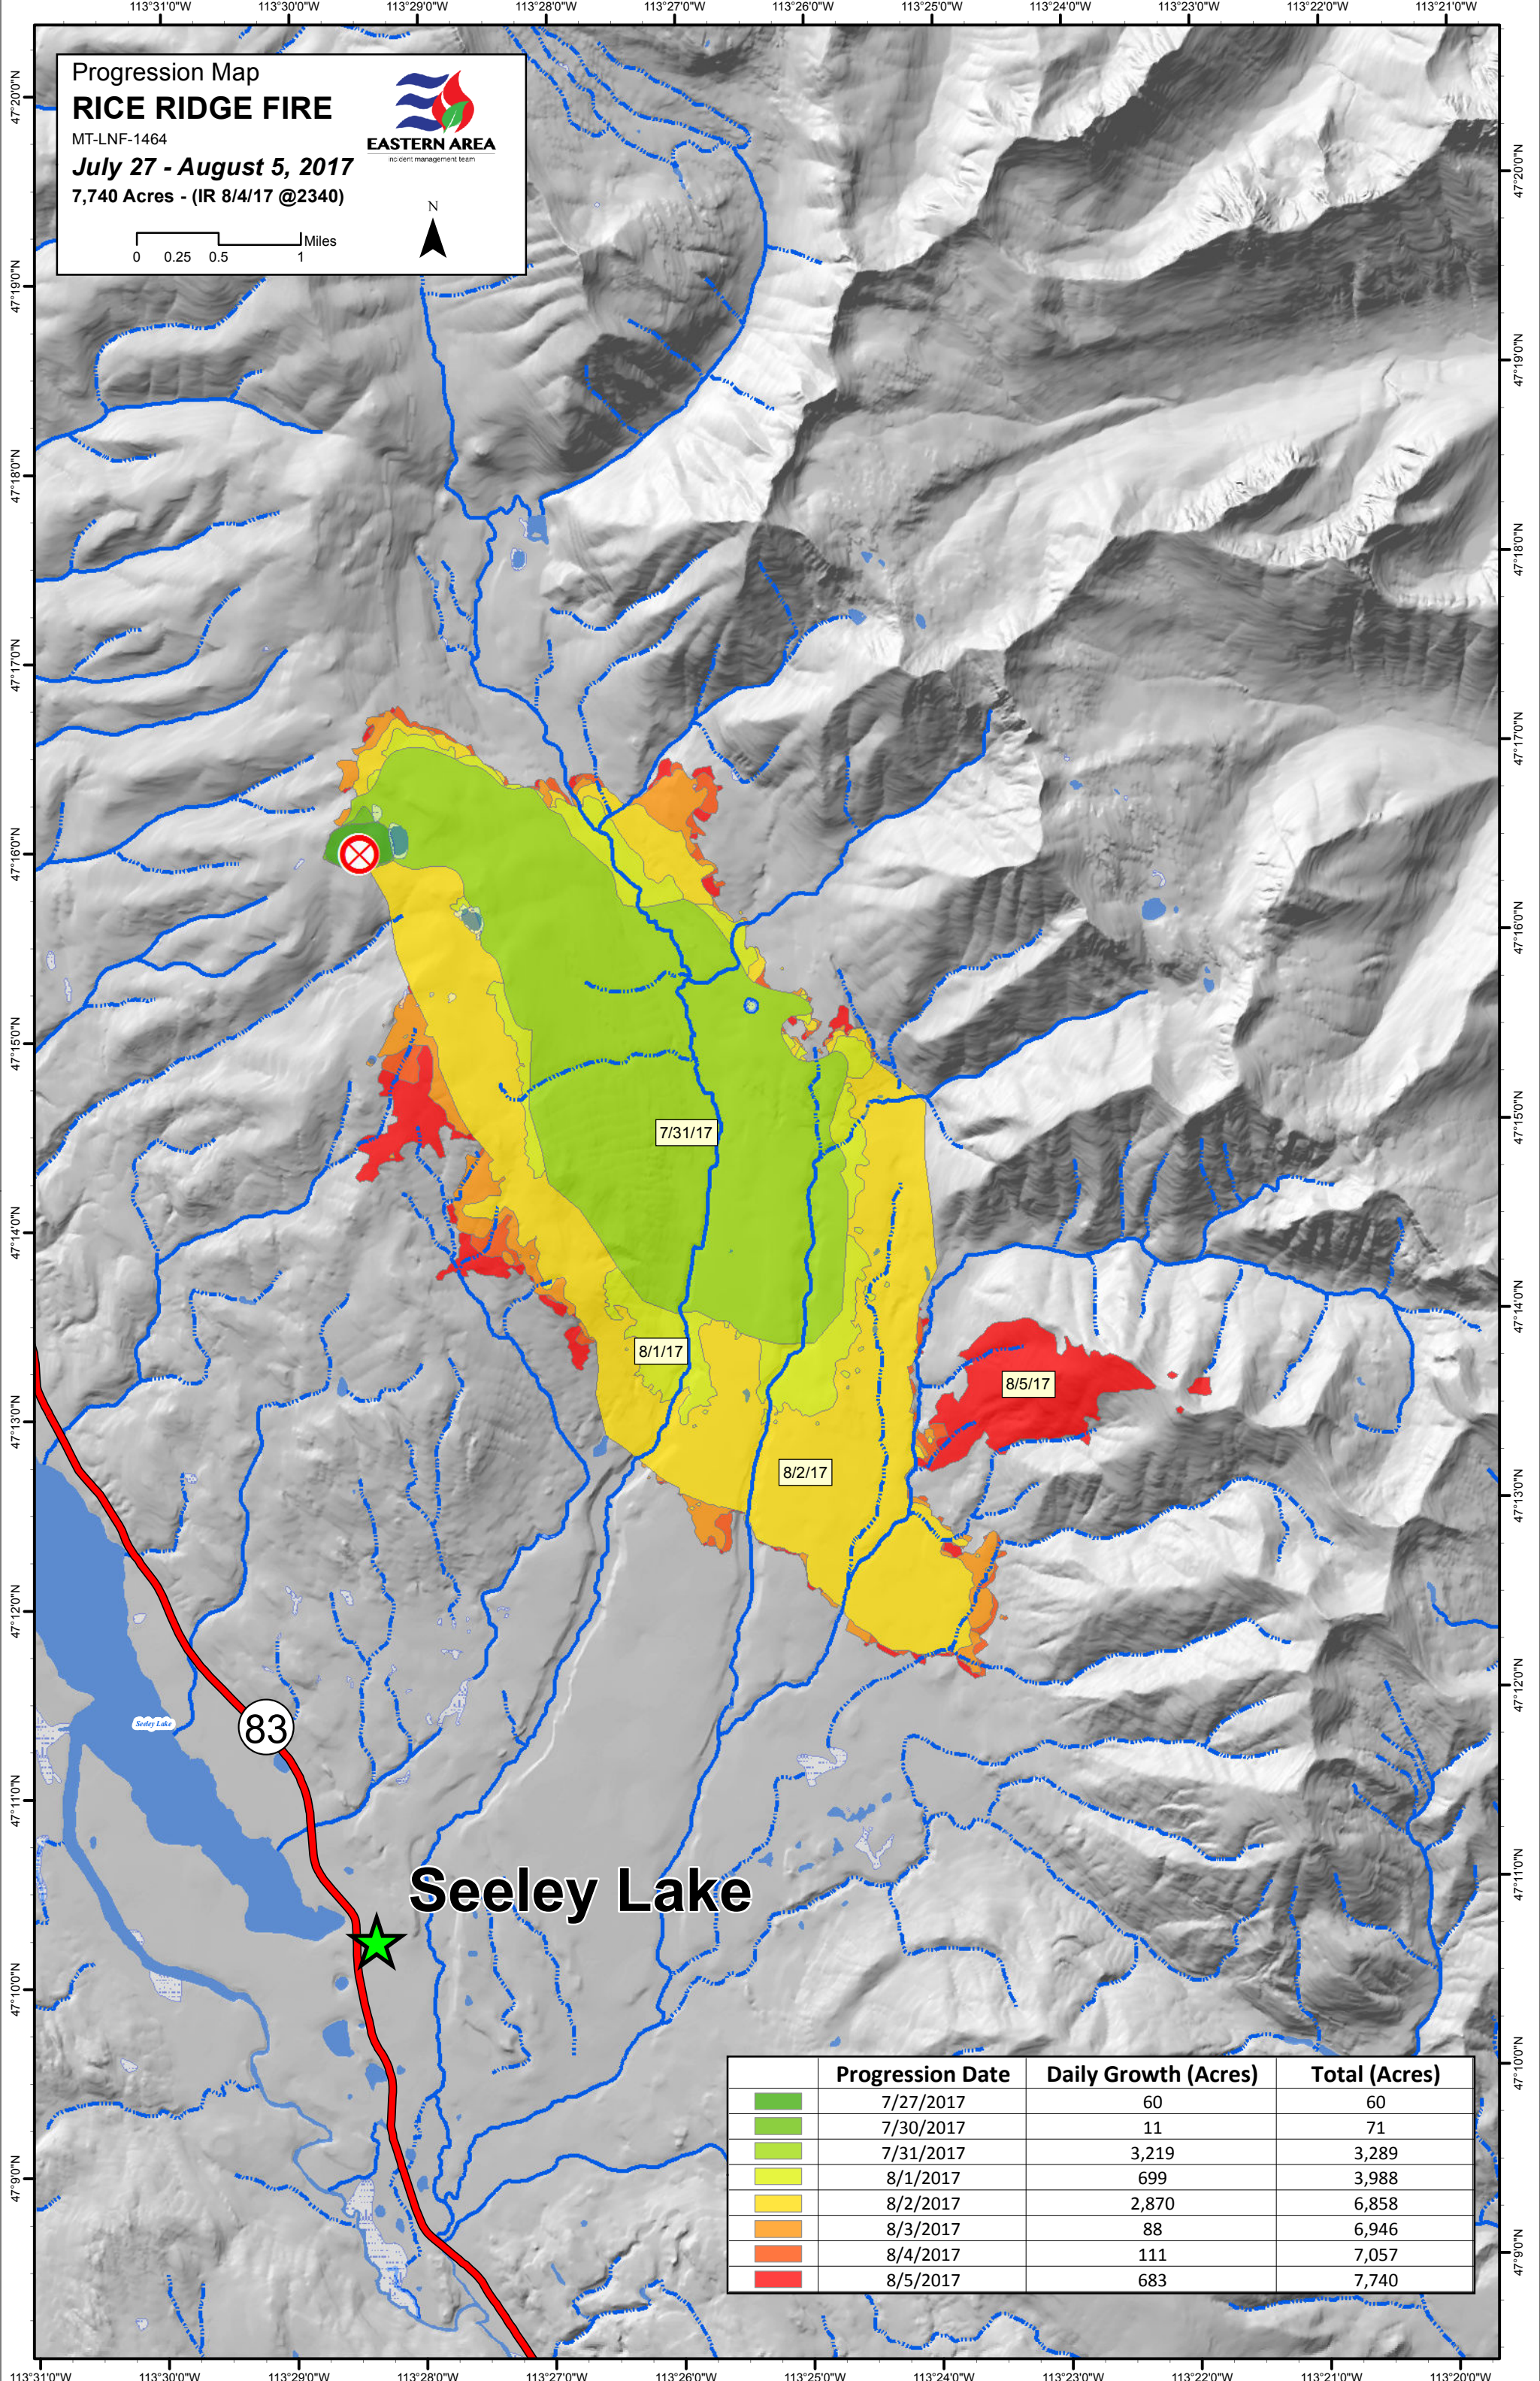

Progression Map
RICE RIDGE FIRE

MT-LNF-1464

July 27 - August 5, 2017

7,740 Acres - (IR 8/4/17 @2340)

| | Progression Date | Daily Growth (Acres) | Total (Acres) |
|--|------------------|----------------------|---------------|
| | 7/27/2017 | 60 | 60 |
| | 7/30/2017 | 11 | 71 |
| | 7/31/2017 | 3,219 | 3,289 |
| | 8/1/2017 | 699 | 3,988 |
| | 8/2/2017 | 2,870 | 6,858 |
| | 8/3/2017 | 88 | 6,946 |
| | 8/4/2017 | 111 | 7,057 |
| | 8/5/2017 | 683 | 7,740 |