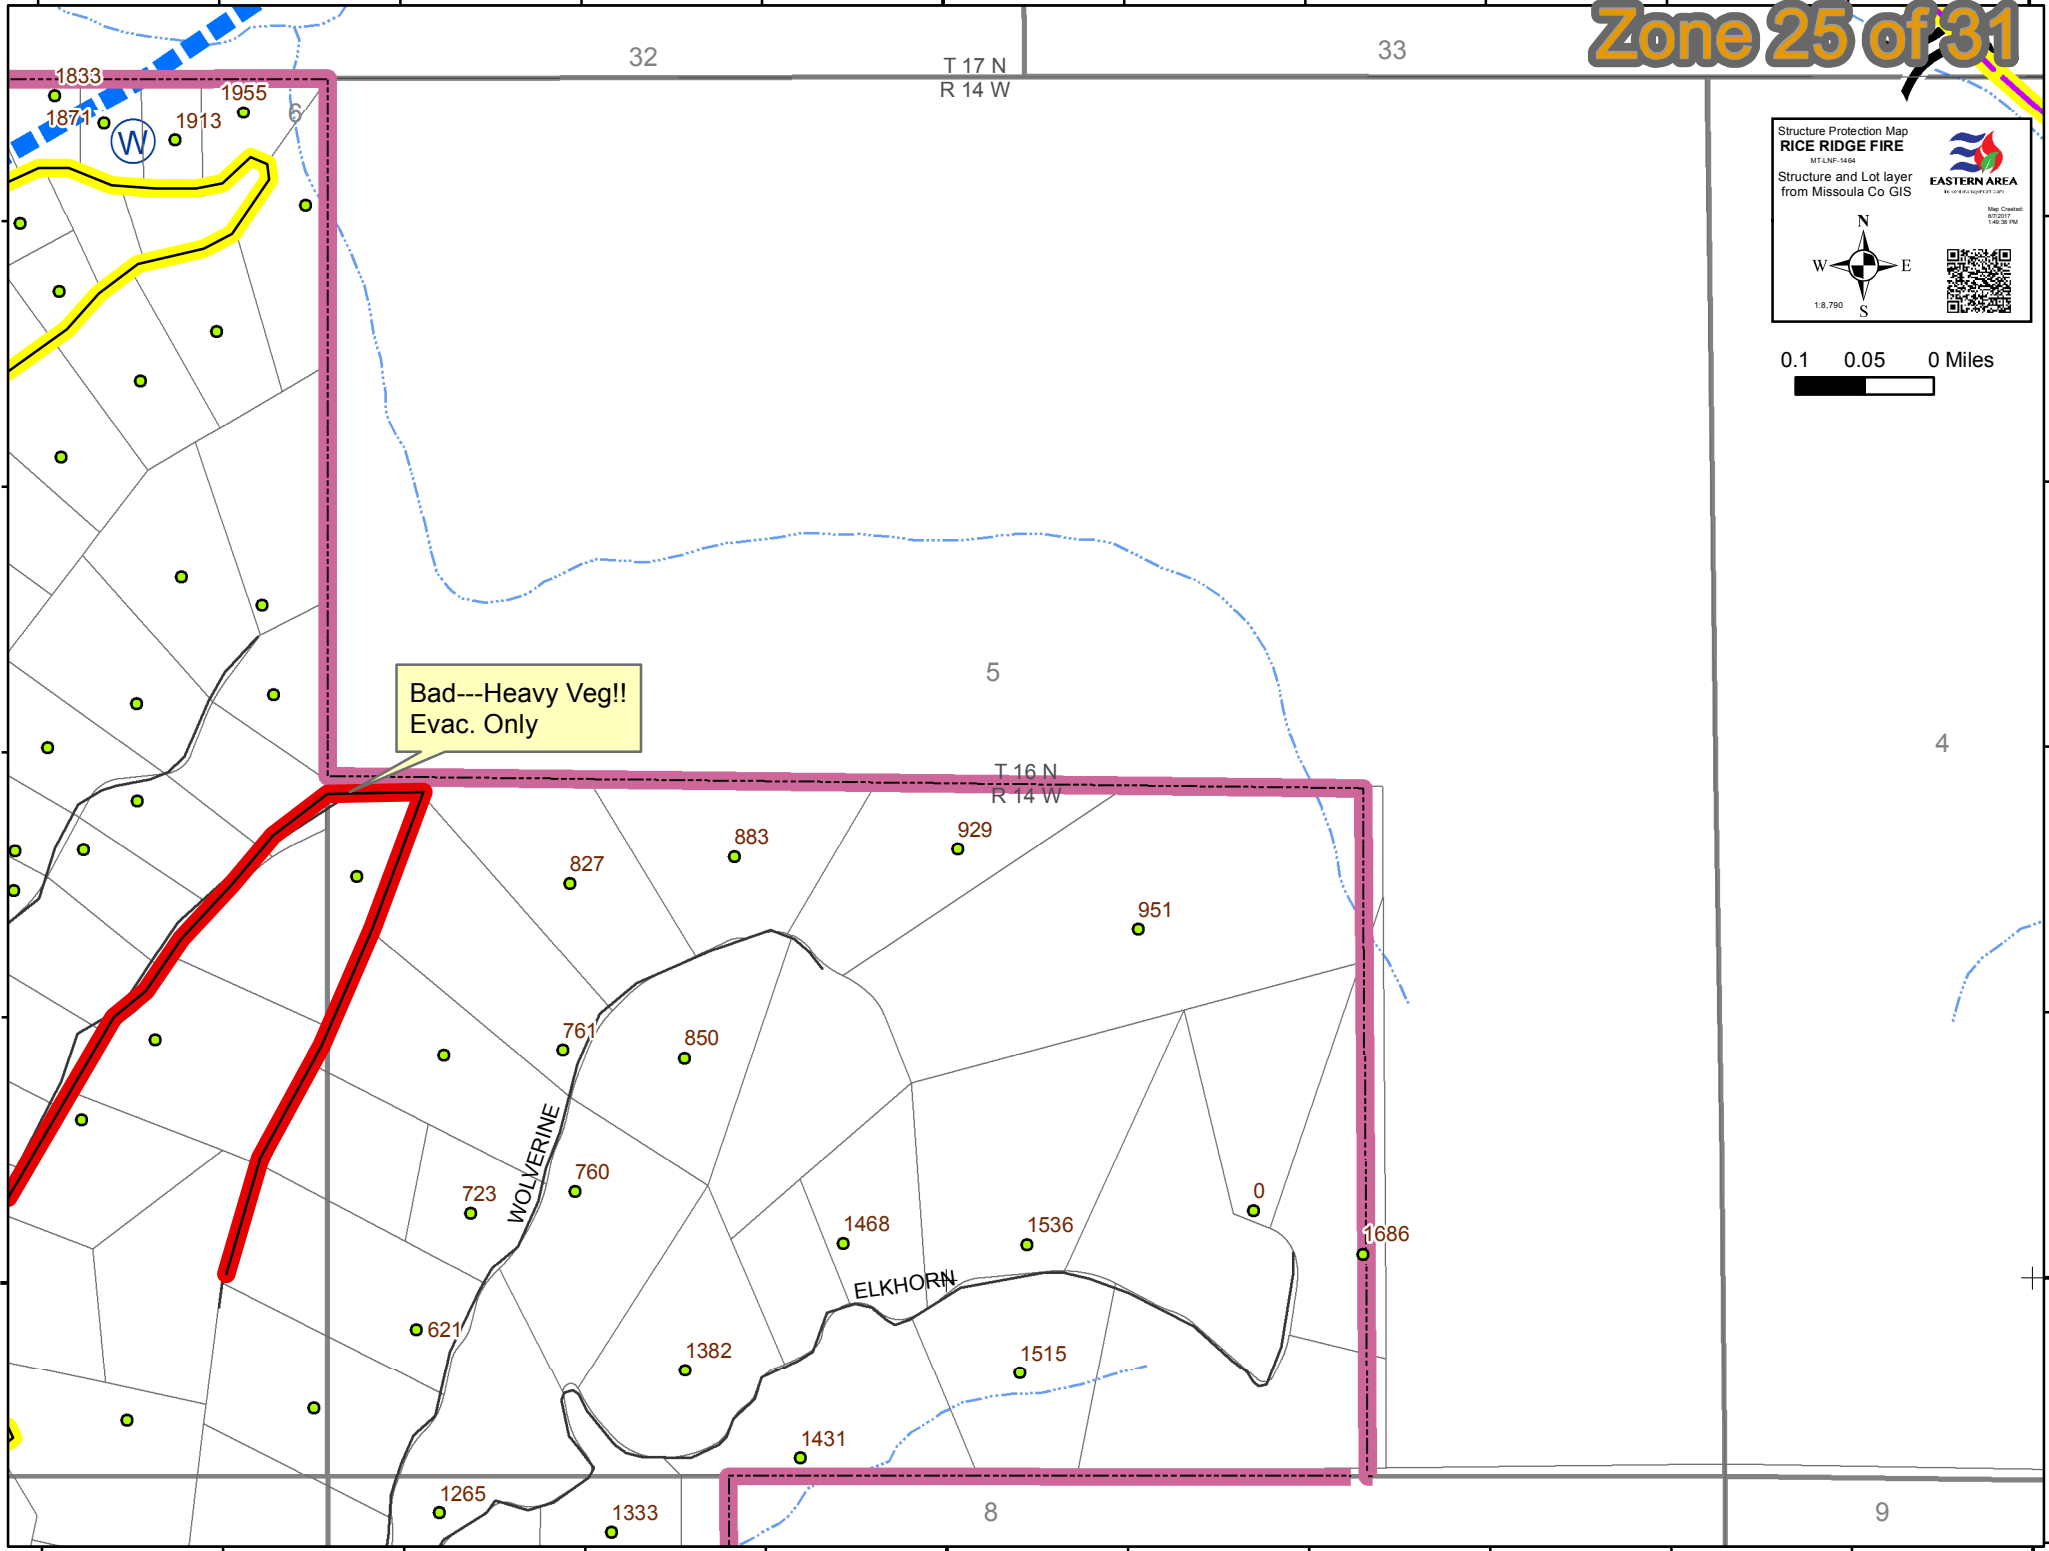

Zone 25 of 31

Bad---Heavy Veg!!
Evac. Only

Structure Protection Map
RICE RIDGE FIRE
 MFLNF-1464
 Structure and Lot layer
 from Missoula Co GIS

Map Created:
 8/10/21
 1:42:30 PM

0.1 0.05 0 Miles