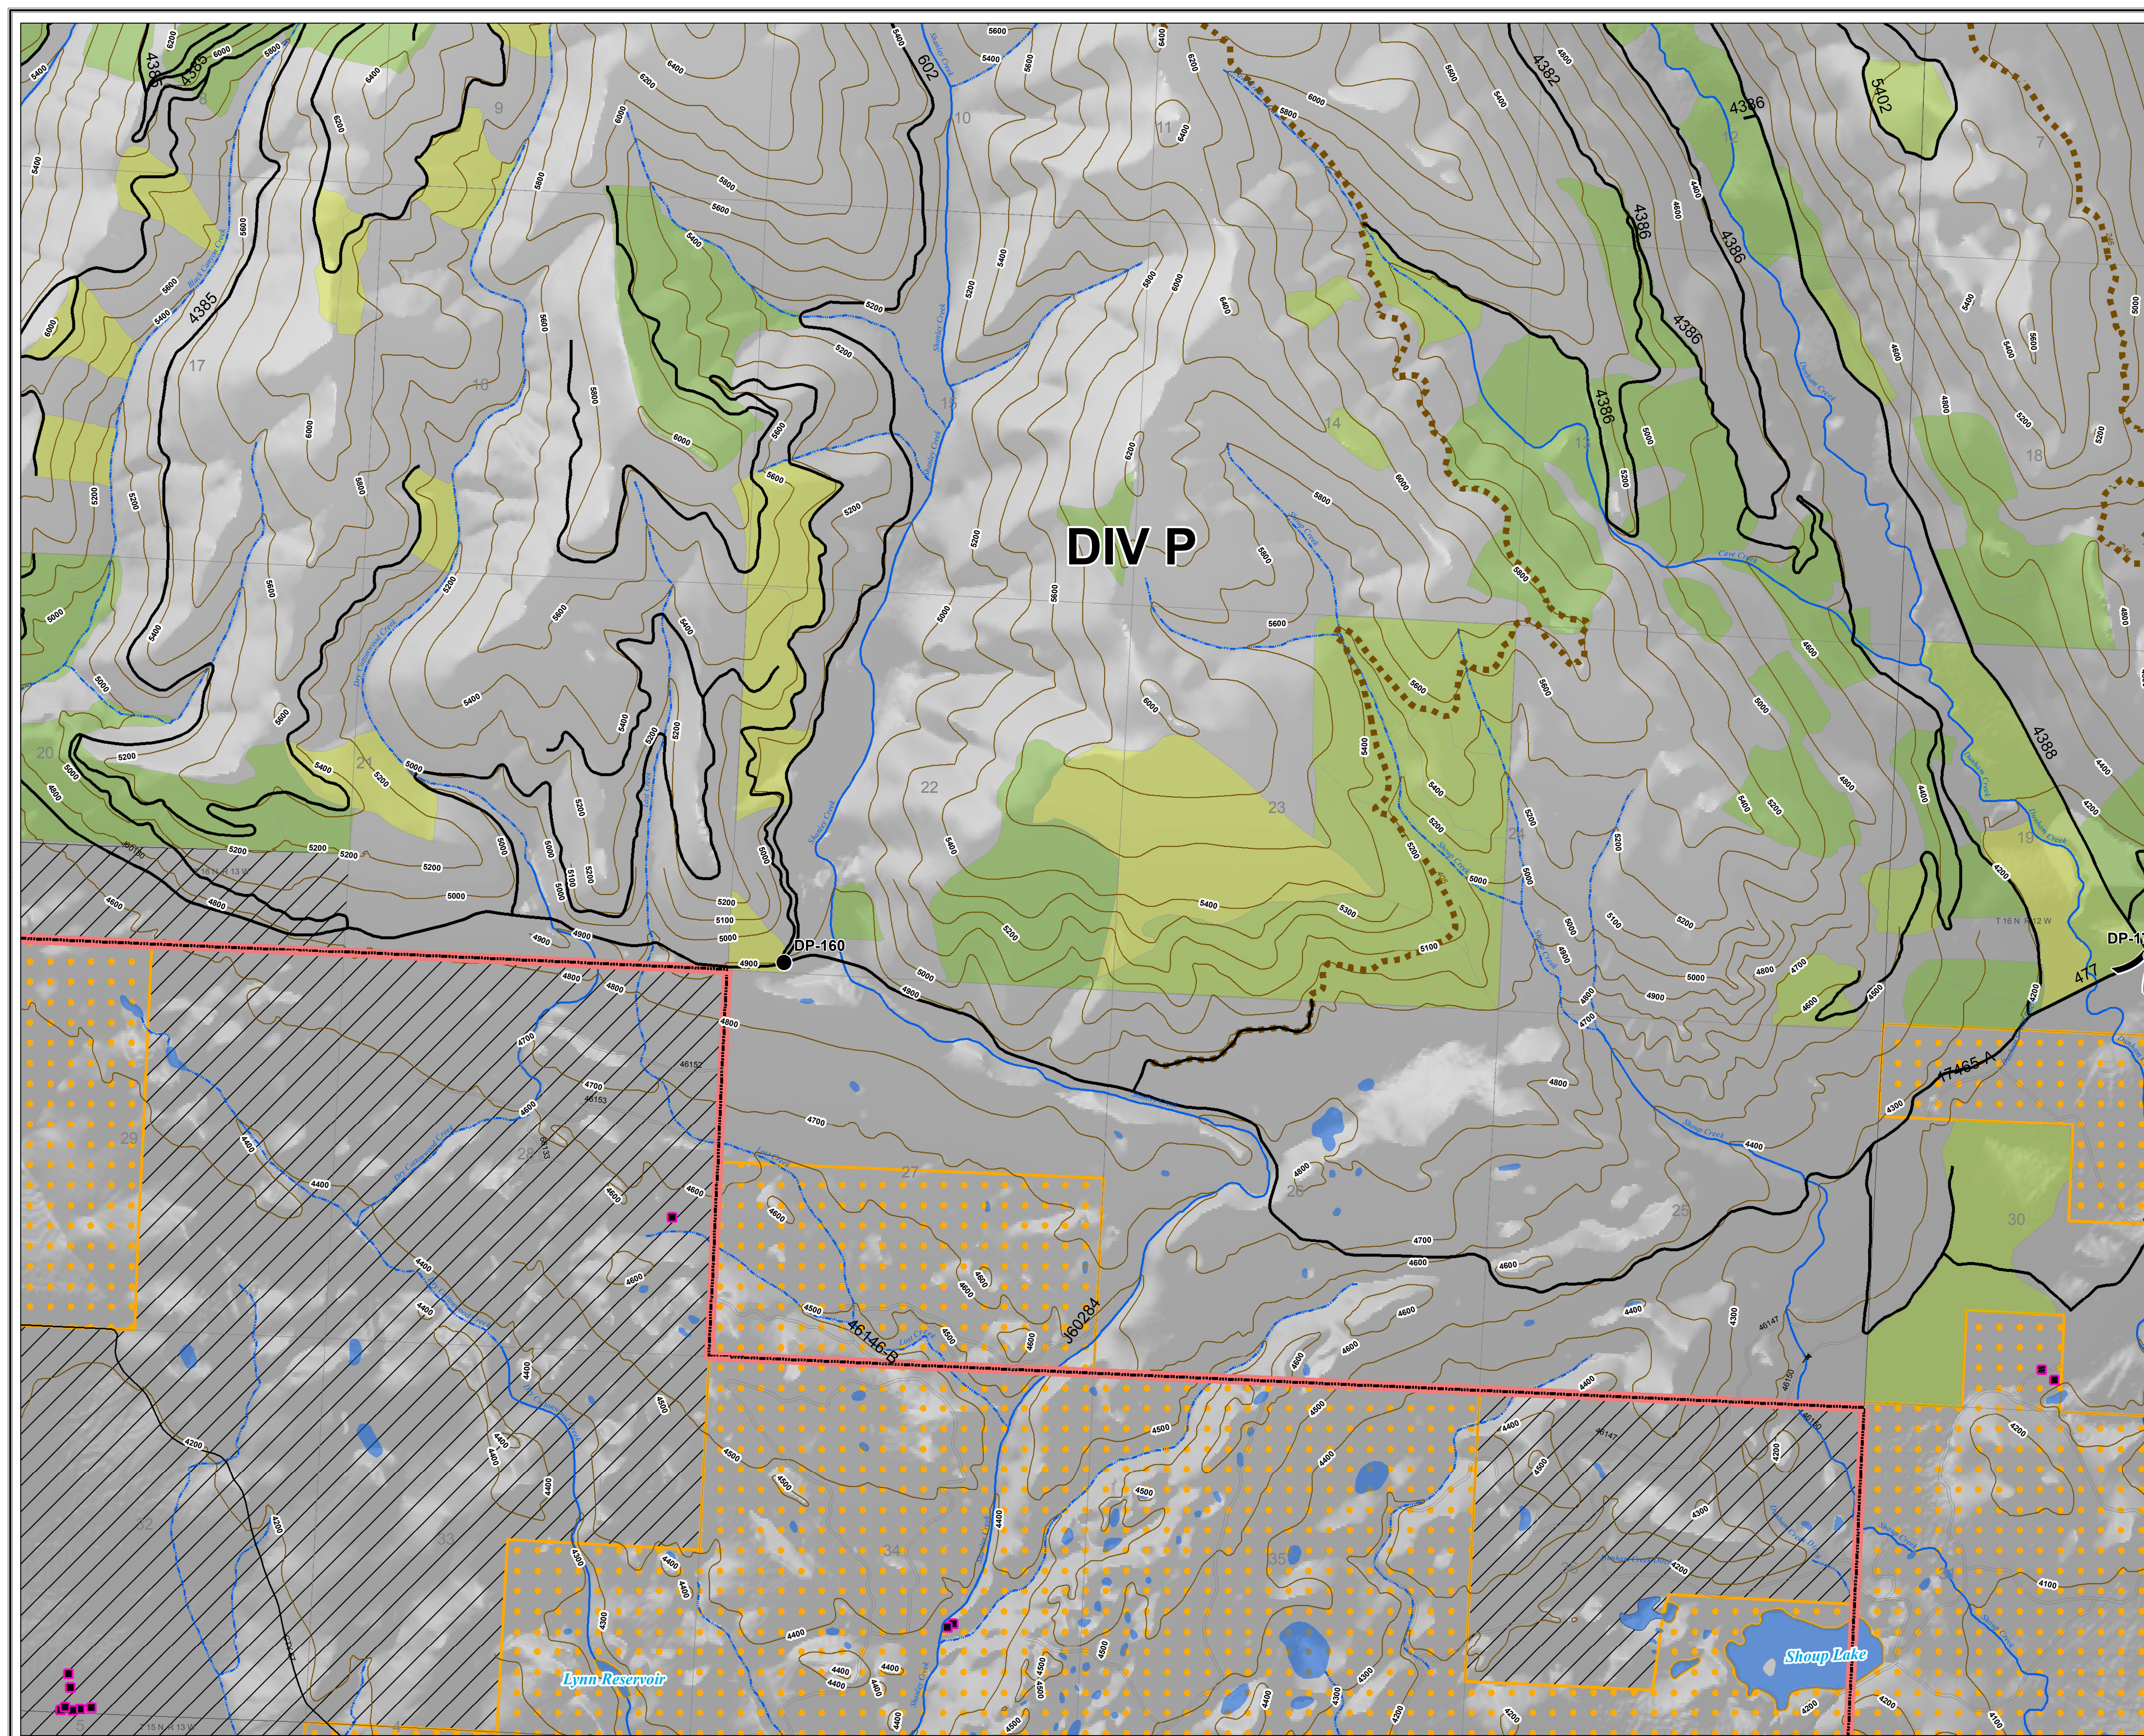

Rice Ridge Fire

MT-LNF-001464

OPS Map

DIV P - East

August 10, 2017

10,194 Acres (Ops Flight 8/9/17 @ 2100)

Legend

-  Division
-  Drop Point
-  FirePolygon

0 0.25 0.5 1 Miles