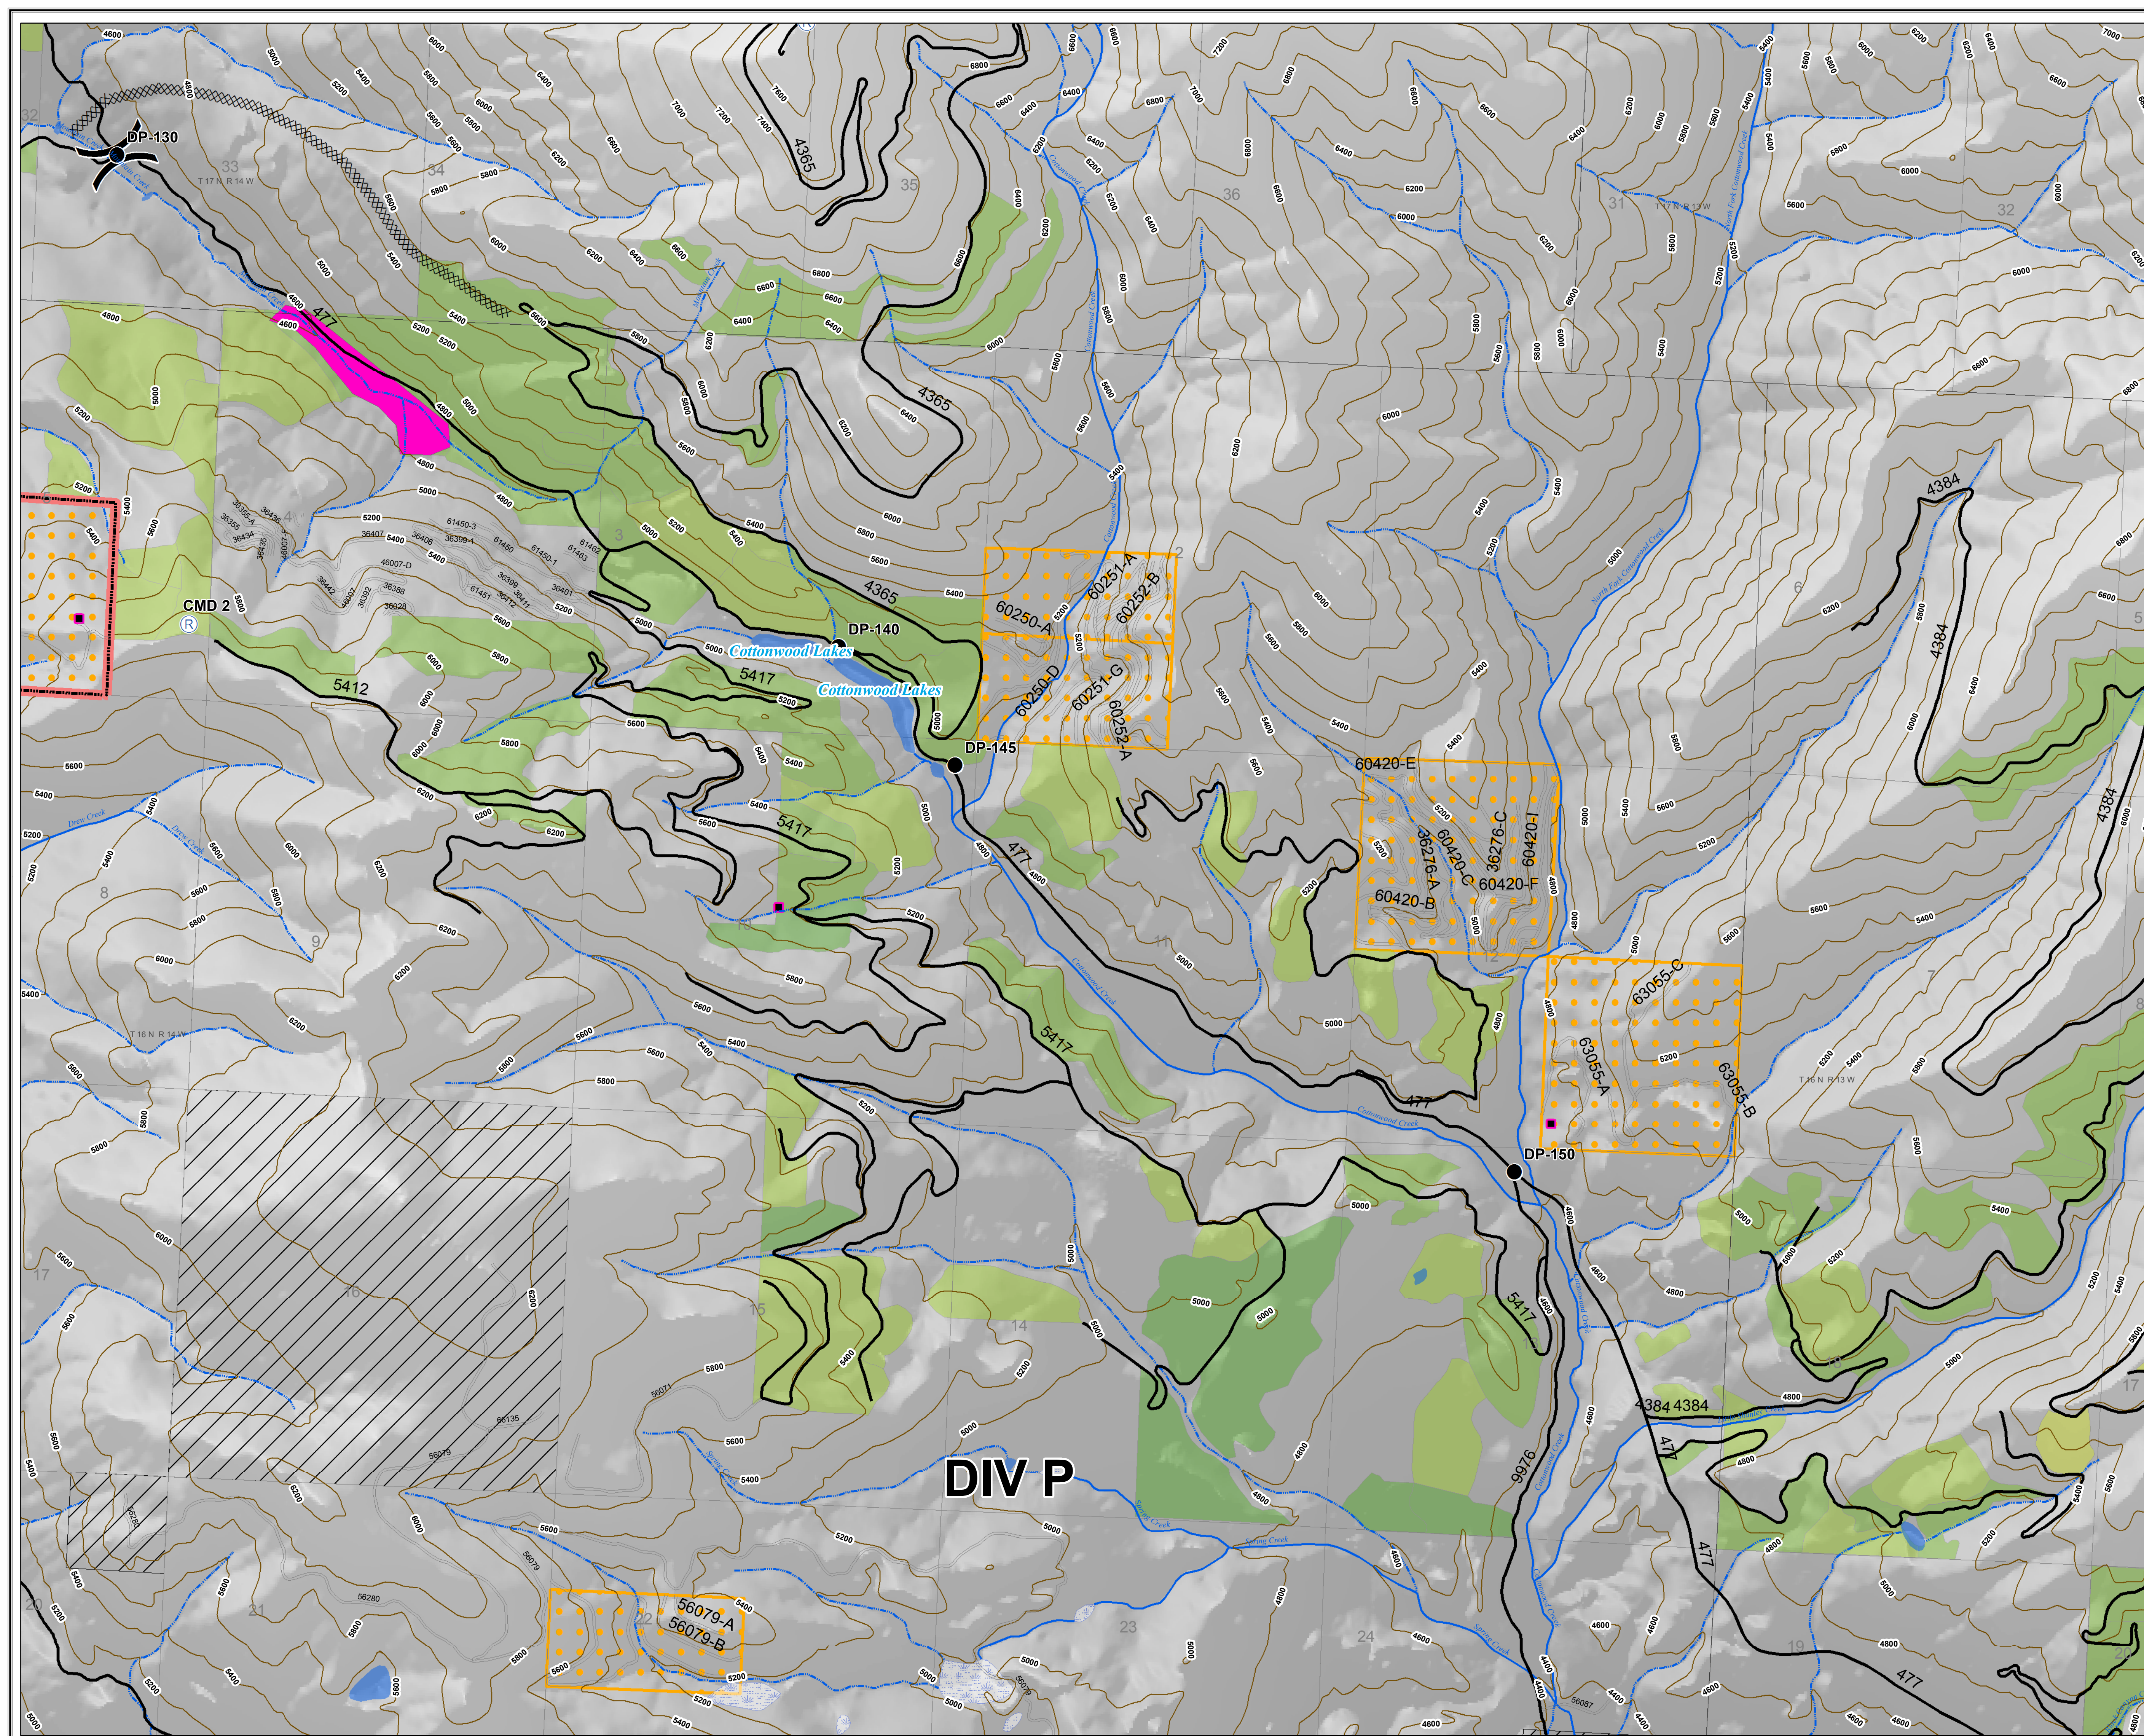

Rice Ridge Fire

MT-LNF-001464

OPS Map

DIV P - West

August 10, 2017

10,194 Acres (Ops Flight 8/9/17 @ 2100)

Legend

- () Division
- Drop Point
- Ⓡ Repeater
- XXXXXX Completed Dozer Line
- FirePolygon

0 0.25 0.5 1 Miles