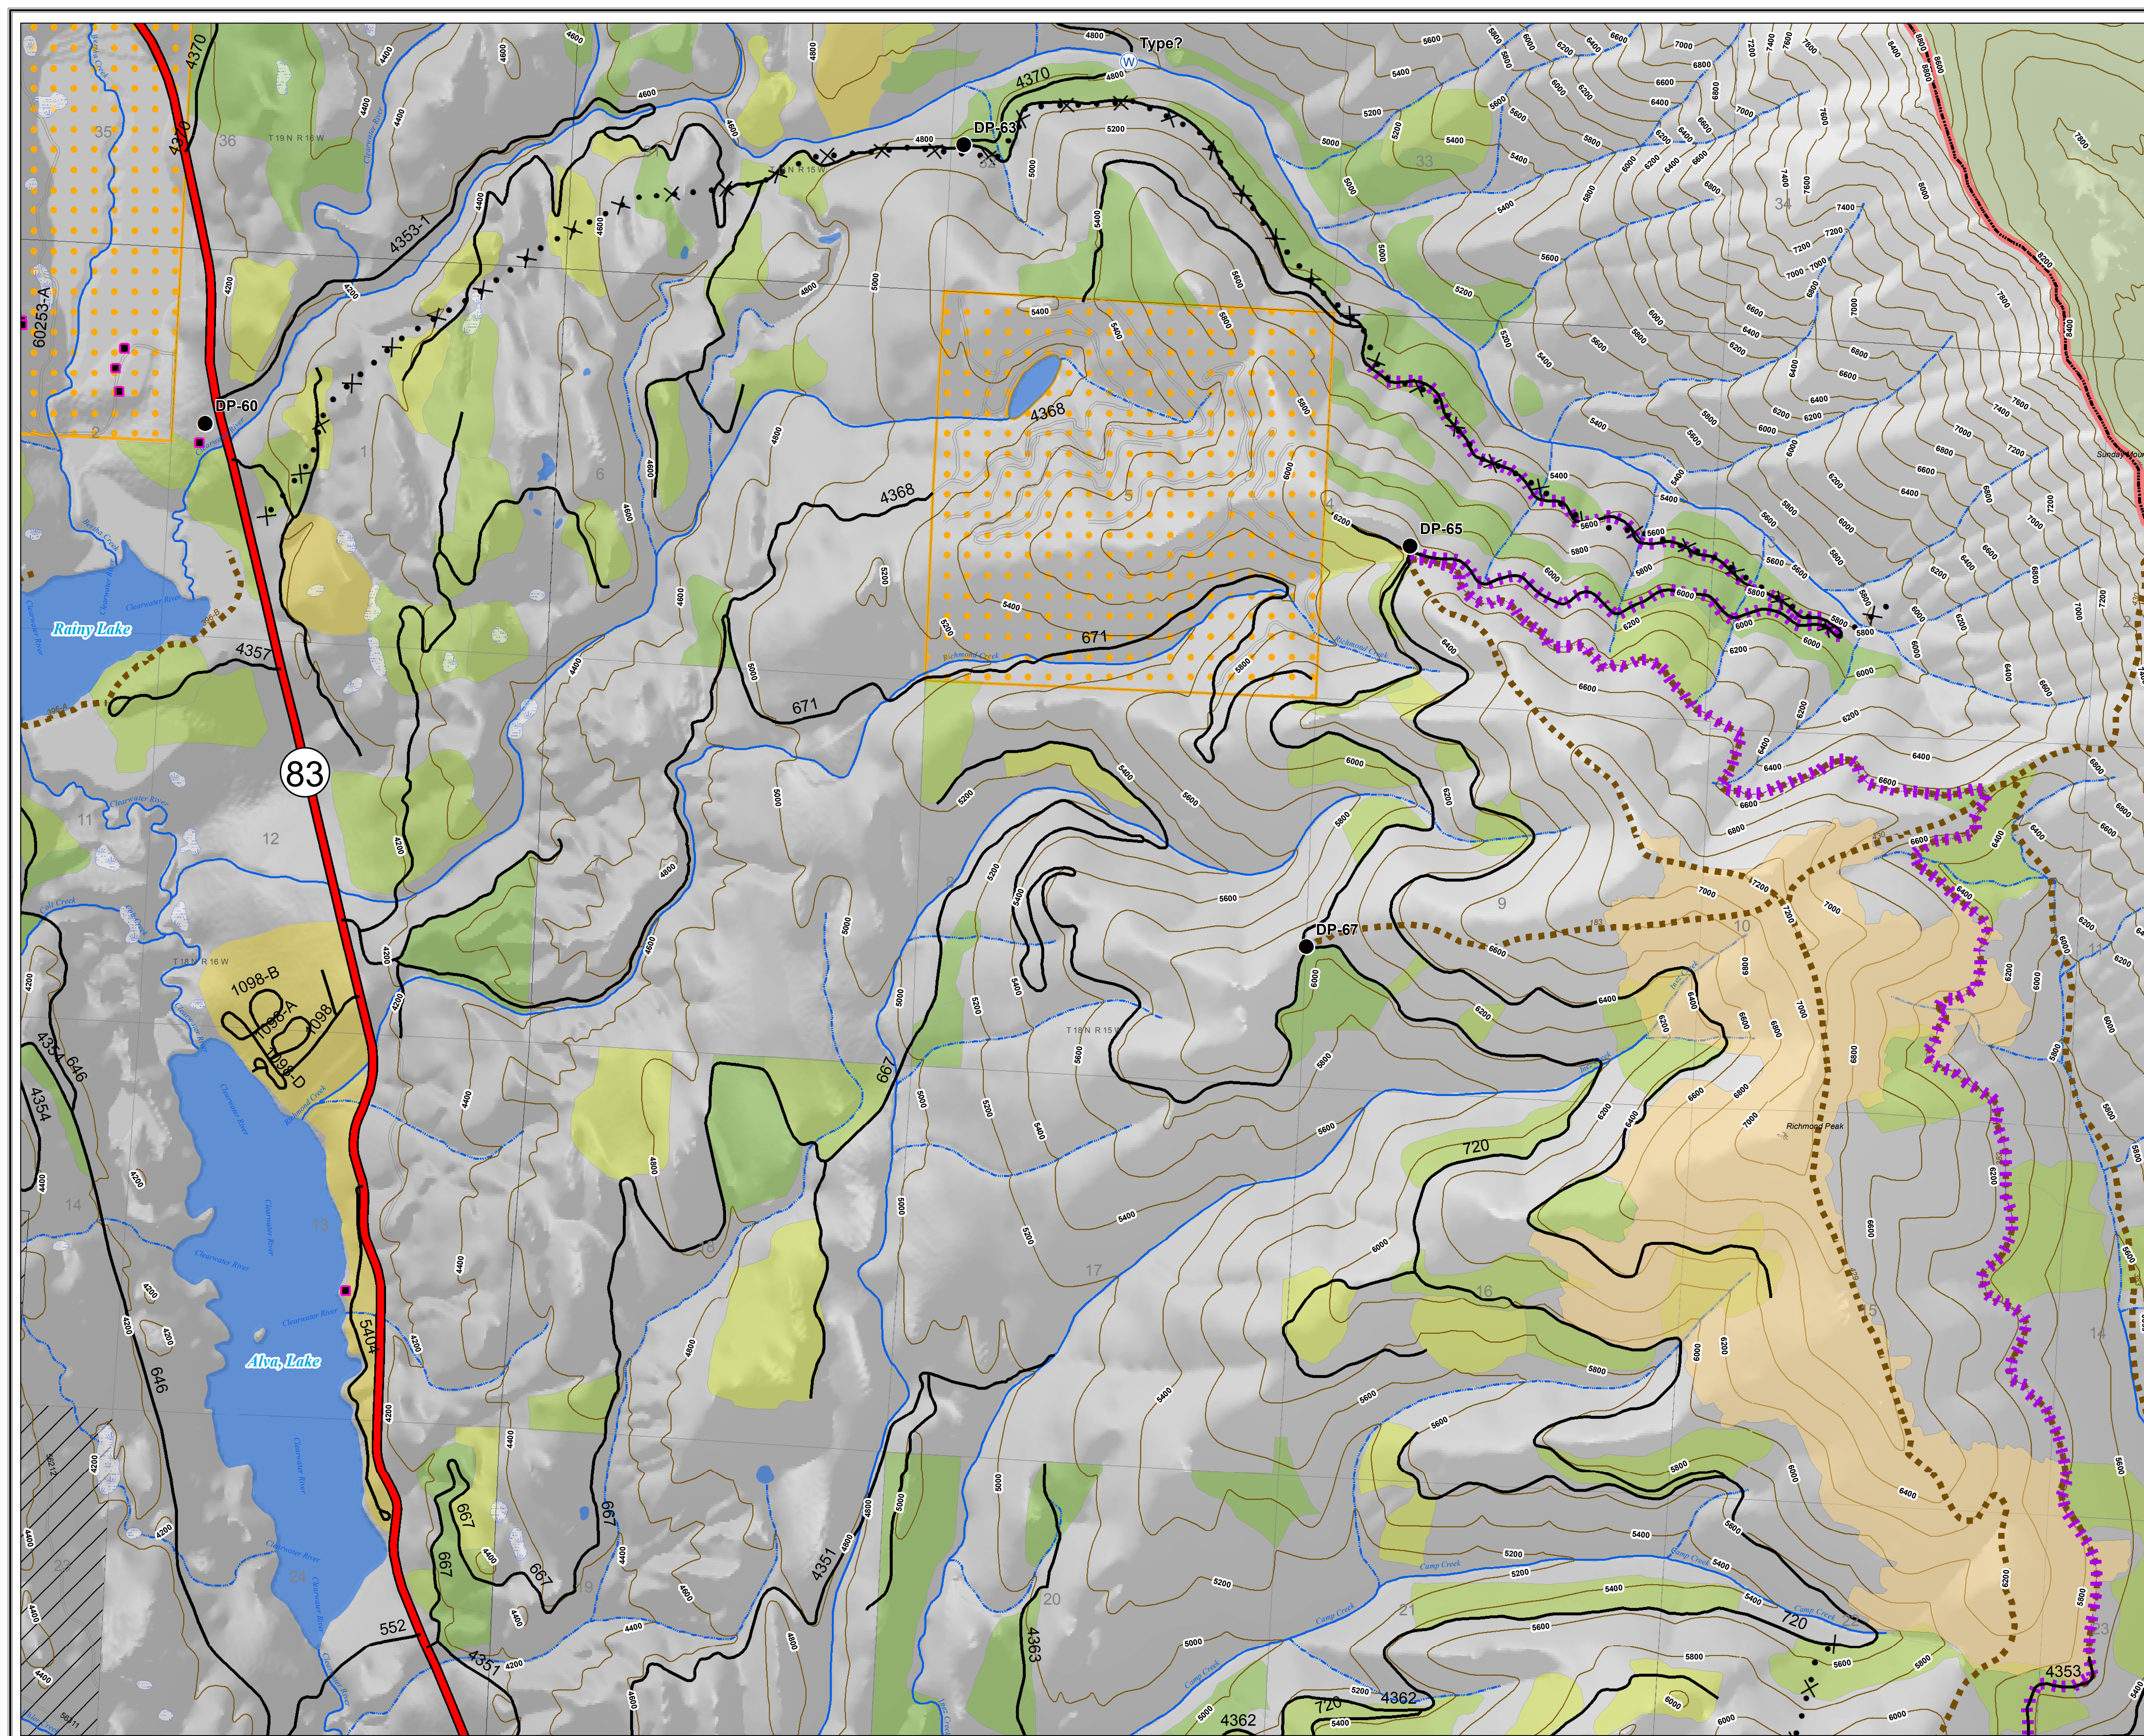

Rice Ridge Fire

MT-LNF-001464

OPS Map

North Ops

August 10, 2017

10,194 Acres (Ops Flight 8/9/17 @ 2100)

Legend

- Drop Point
- ⊕ Water Source
- ✕ • ✕ Proposed Dozer Line
- FirePolygon

0 0.25 0.5 1 Miles