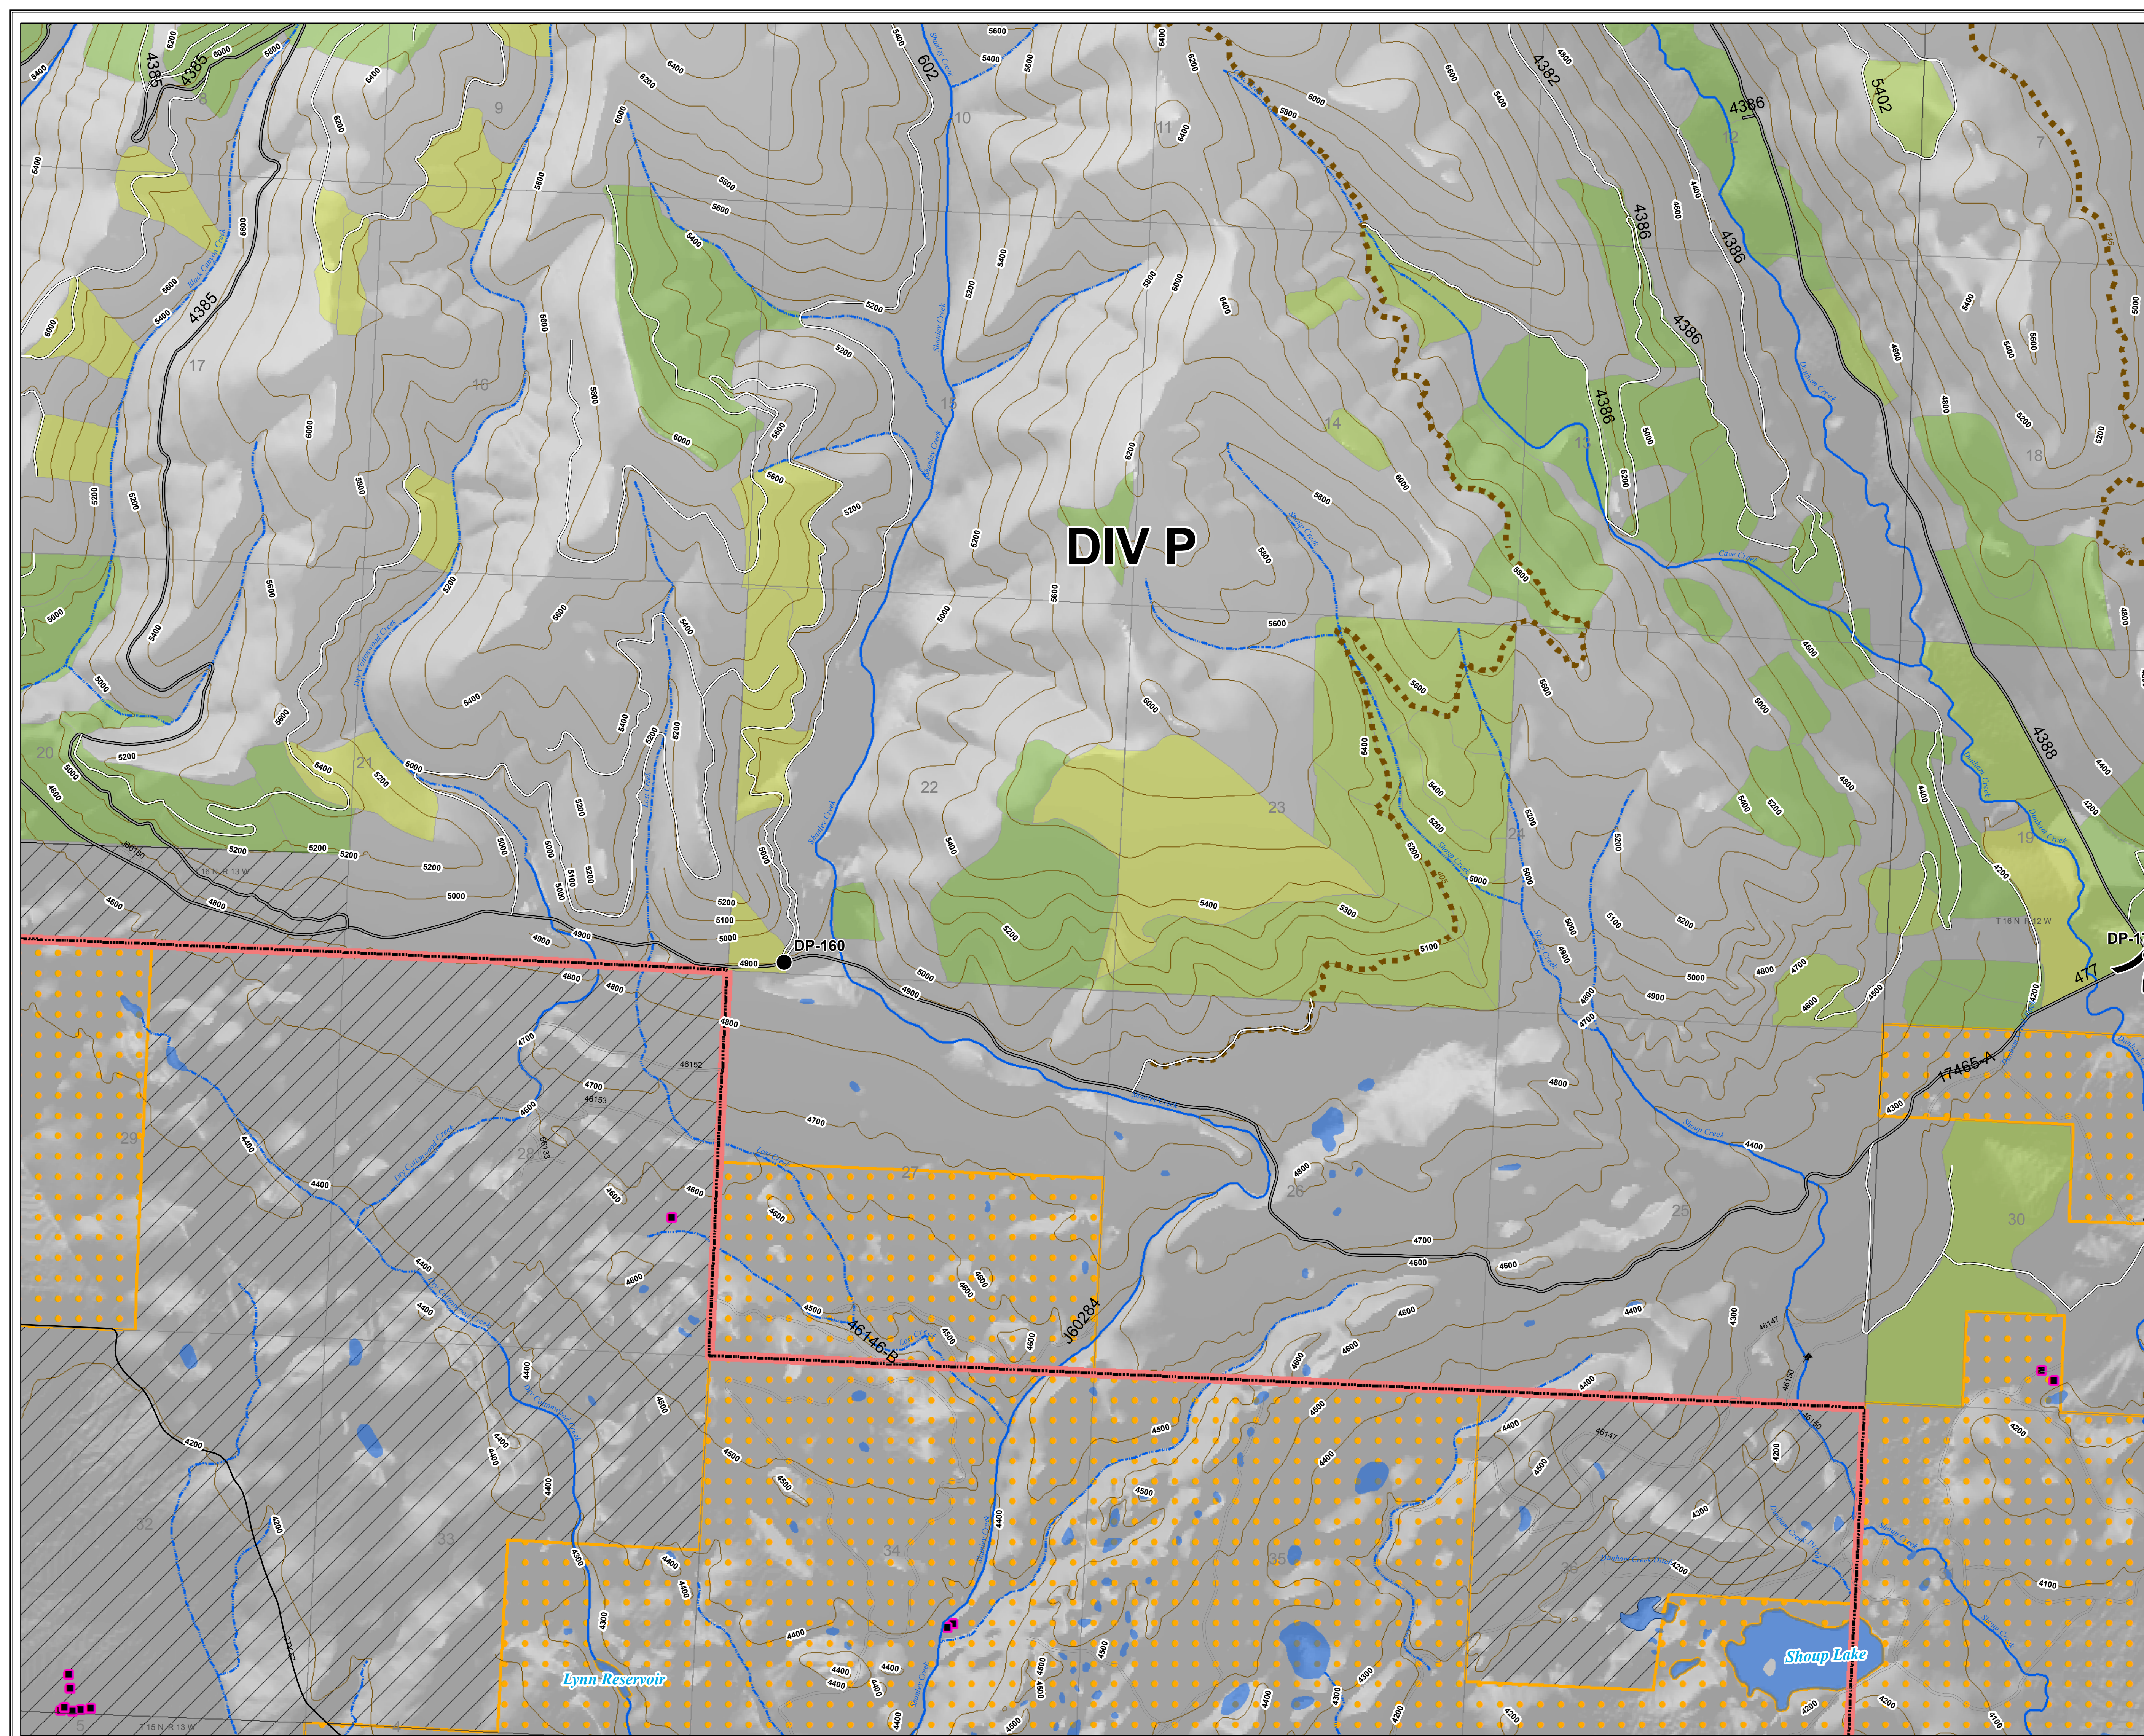

Rice Ridge Fire

MT-LNF-001464

OPS Map

DIV P - East

August 13, 2017

11,277 Acres (IRt 8/12/17 @ 2253)

DIV P

DP-160

DP-170

Lynn Reservoir

Shoup Lake

Legend

- Drop Point
-) Division