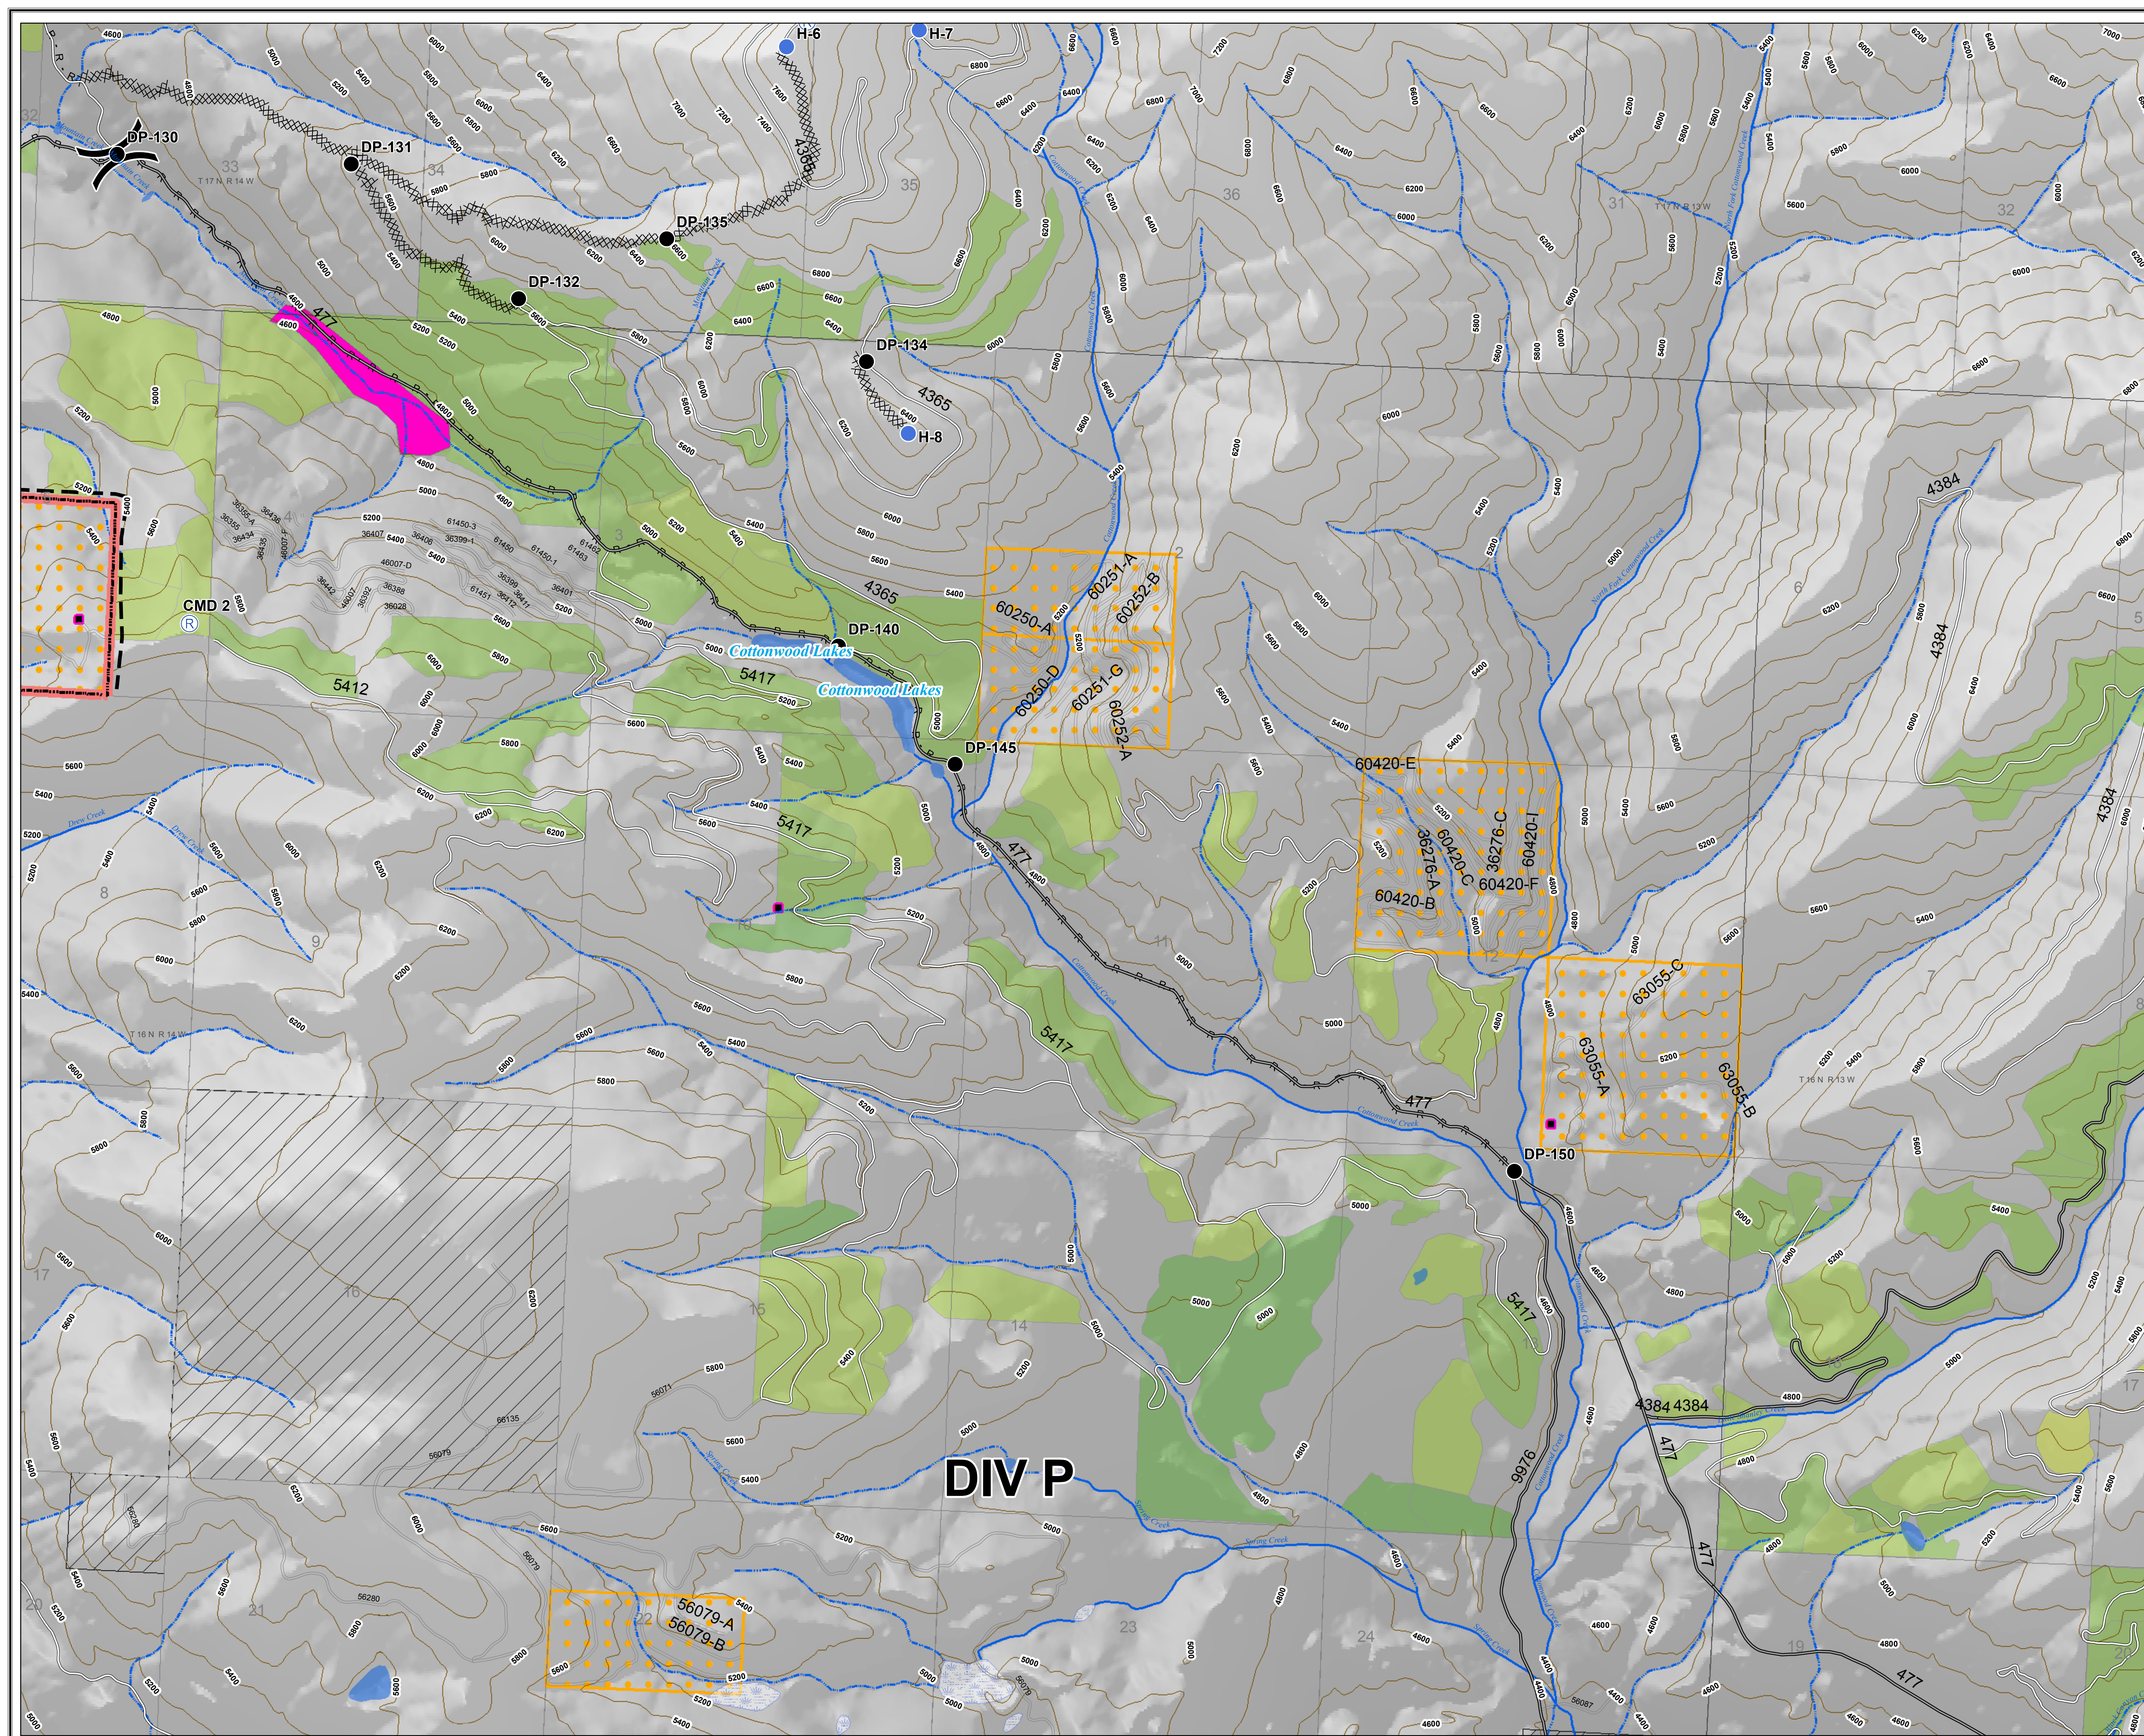

Rice Ridge Fire

MT-LNF-001464

OPS Map

DIV P - West

August 13, 2017

11,277 Acres (IRt 8/12/17 @ 2253)

Legend

- Drop Point
- Helispot
- Ⓡ Repeater
- ⌋ Division
- ⊗ Completed Dozer Line
- · - · - Road as Completed Line
- · - · - Planned Fire Line