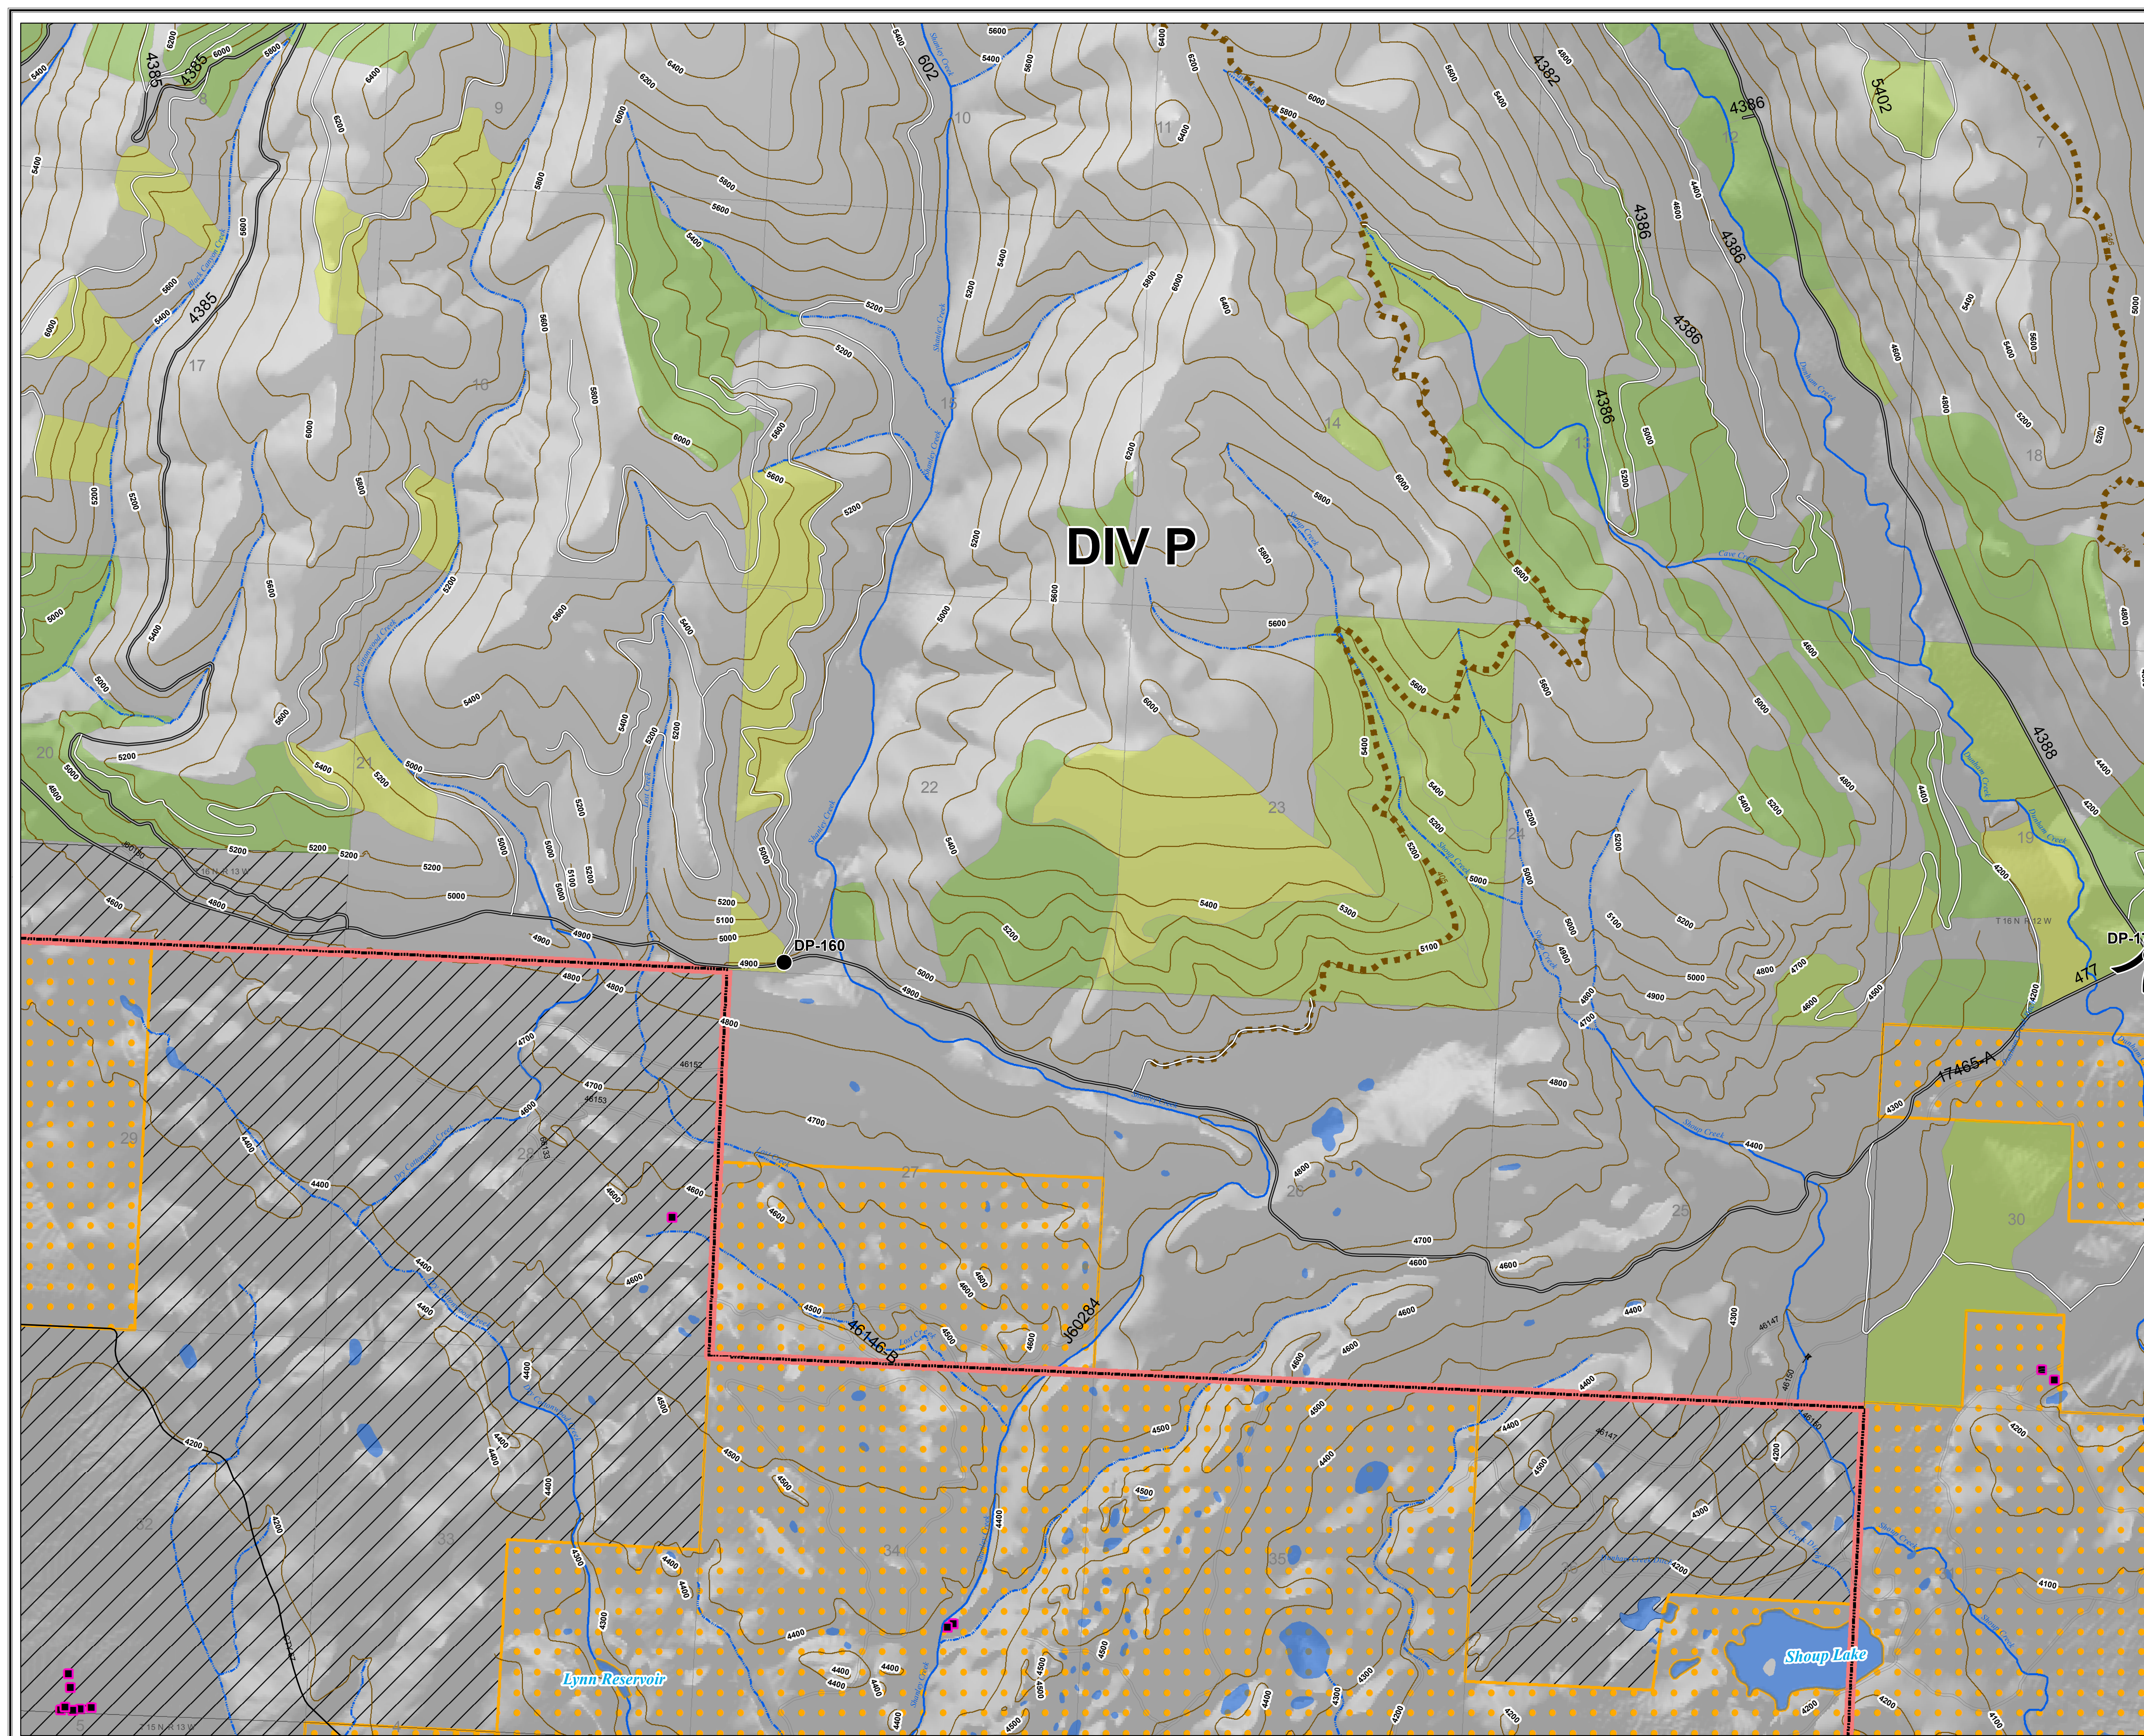

# Rice Ridge Fire

MT-LNF-001464

OPS Map

DIV P - East

August 14, 2017

11,277 Acres (IRt 8/12/17 @ 2253)

**DIV P**

DP-160

DP-170

Lynn Reservoir

Shoup Lake

## Legend

- Drop Point
- ) Division