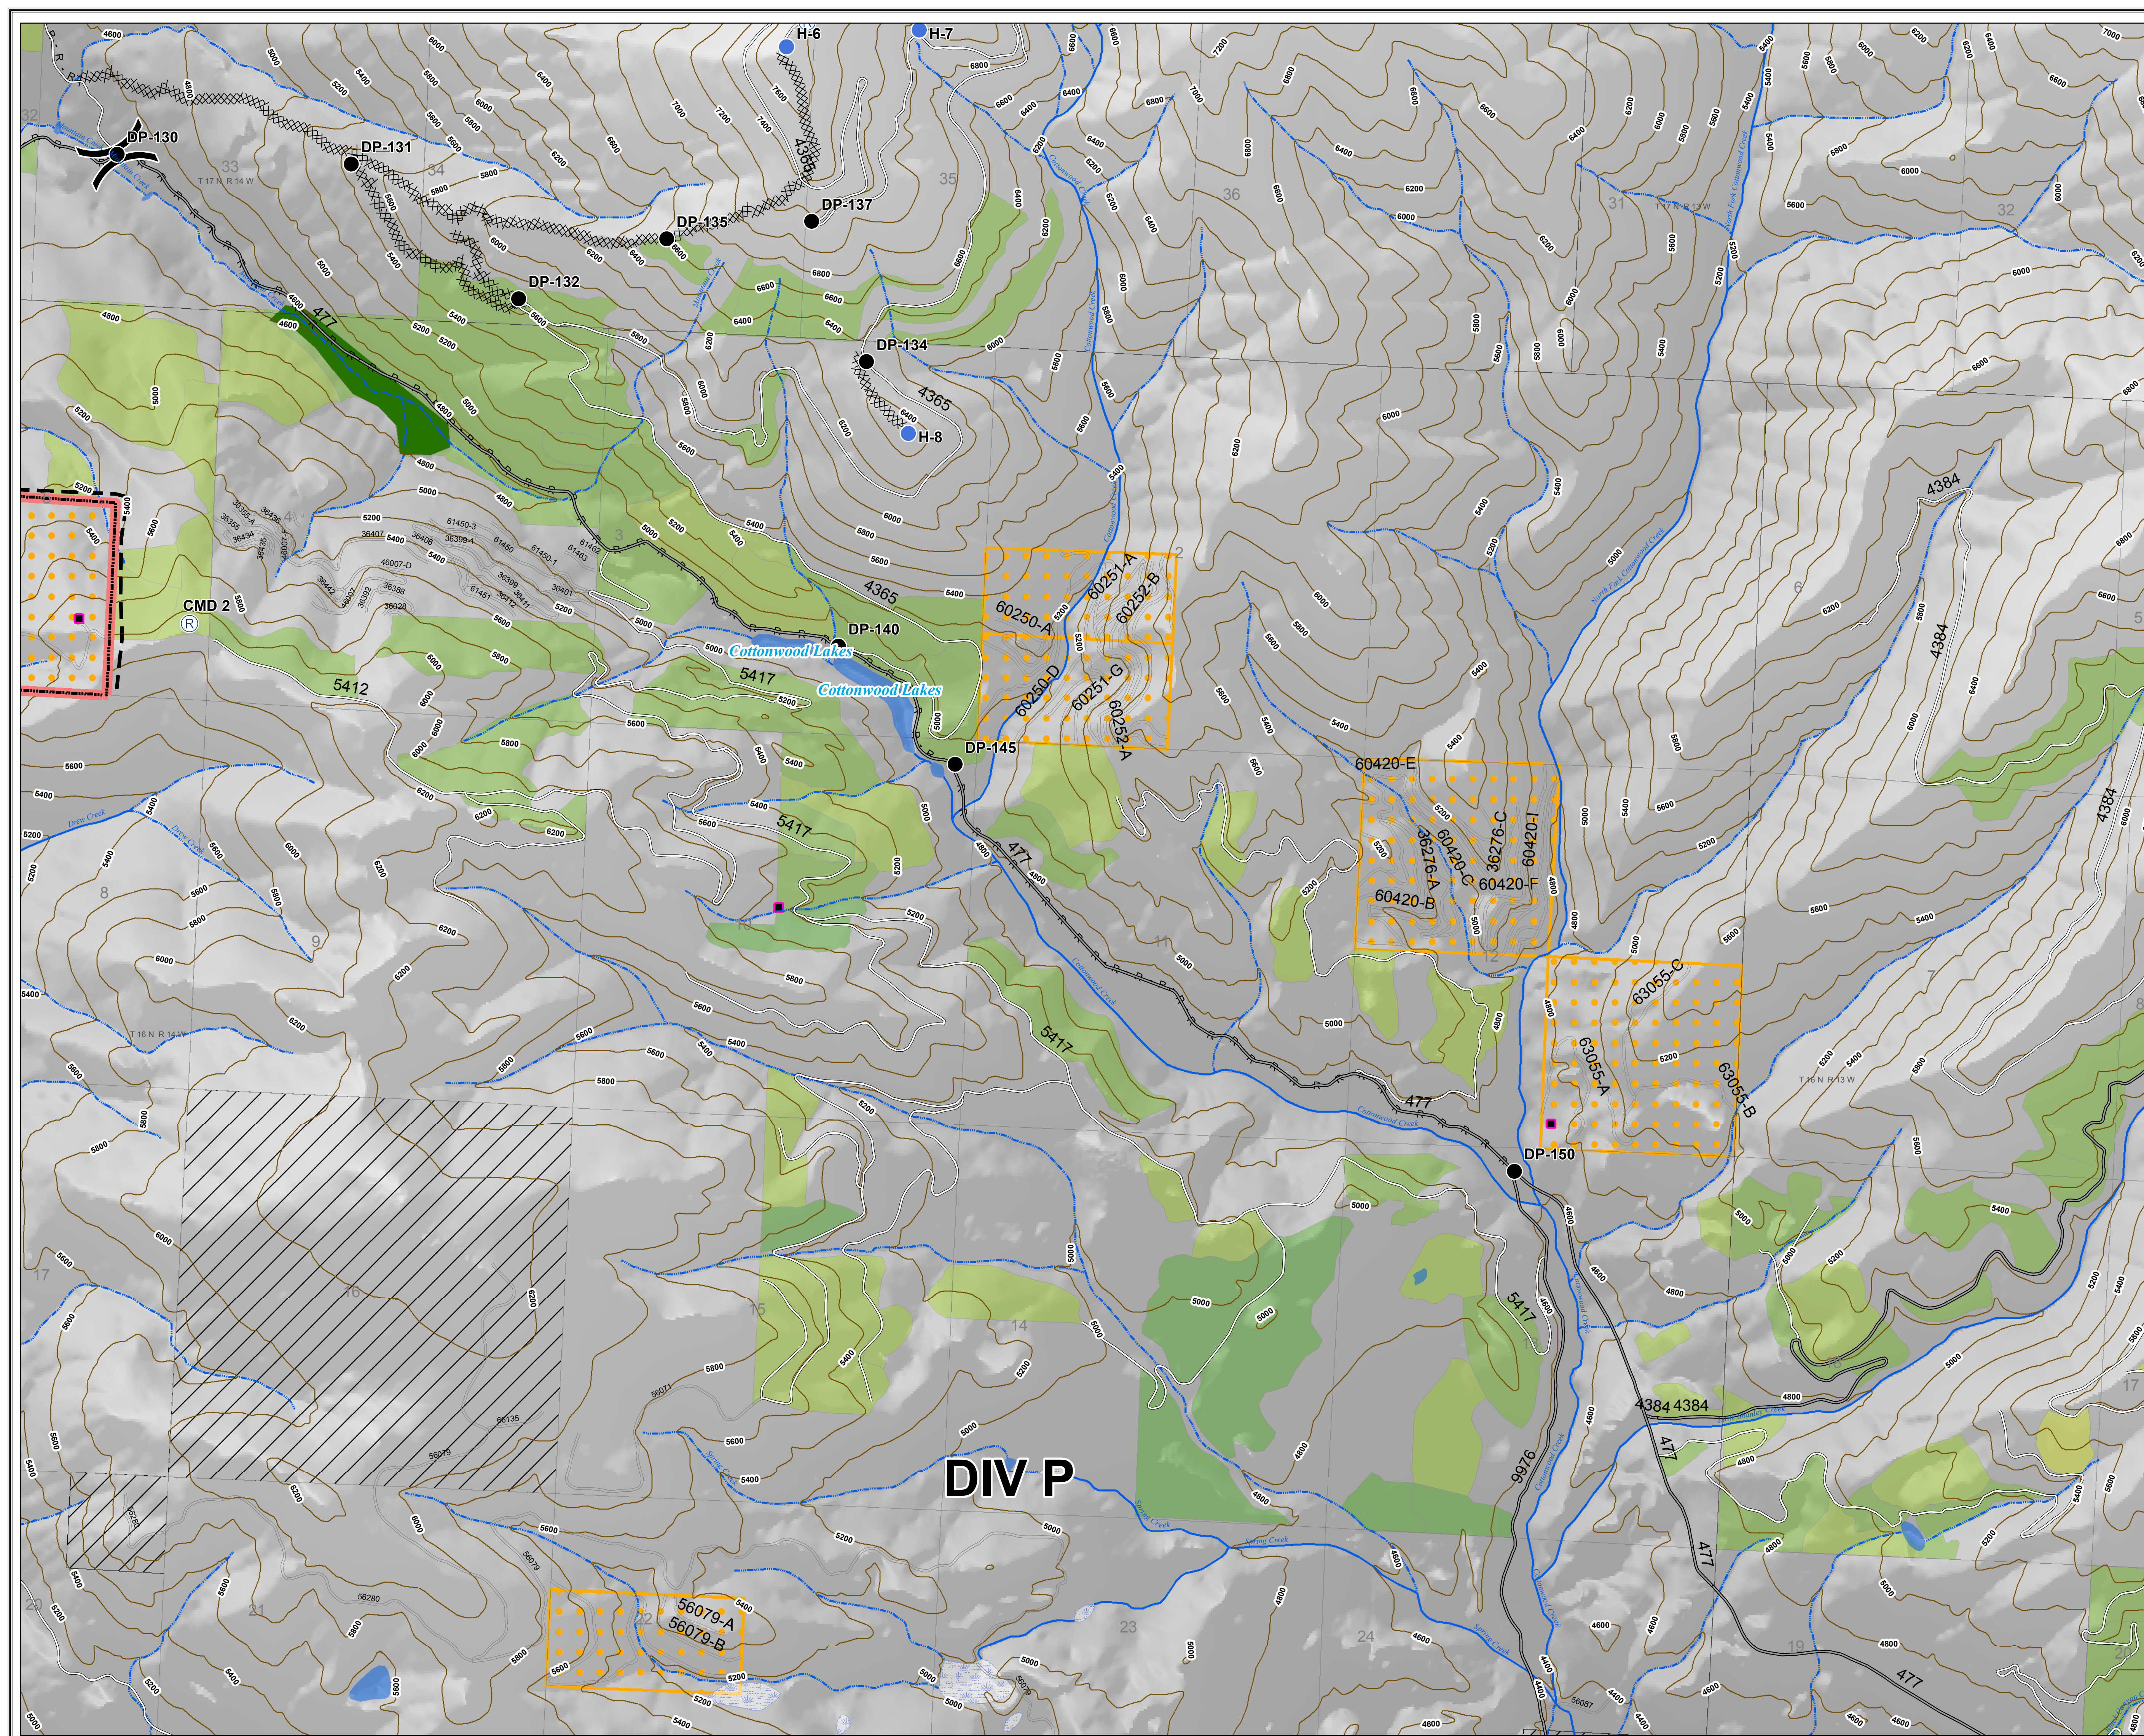

Rice Ridge Fire

MT-LNF-001464

OPS Map

DIV P - West

August 14, 2017

11,277 Acres (IRt 8/12/17 @ 2253)

Legend

- Drop Point
- Helispot
- Ⓡ Repeater
-) Division
- XXXXXX Completed Dozer Line
- R · R · R · R Road as Completed Line
- Planned Fire Line