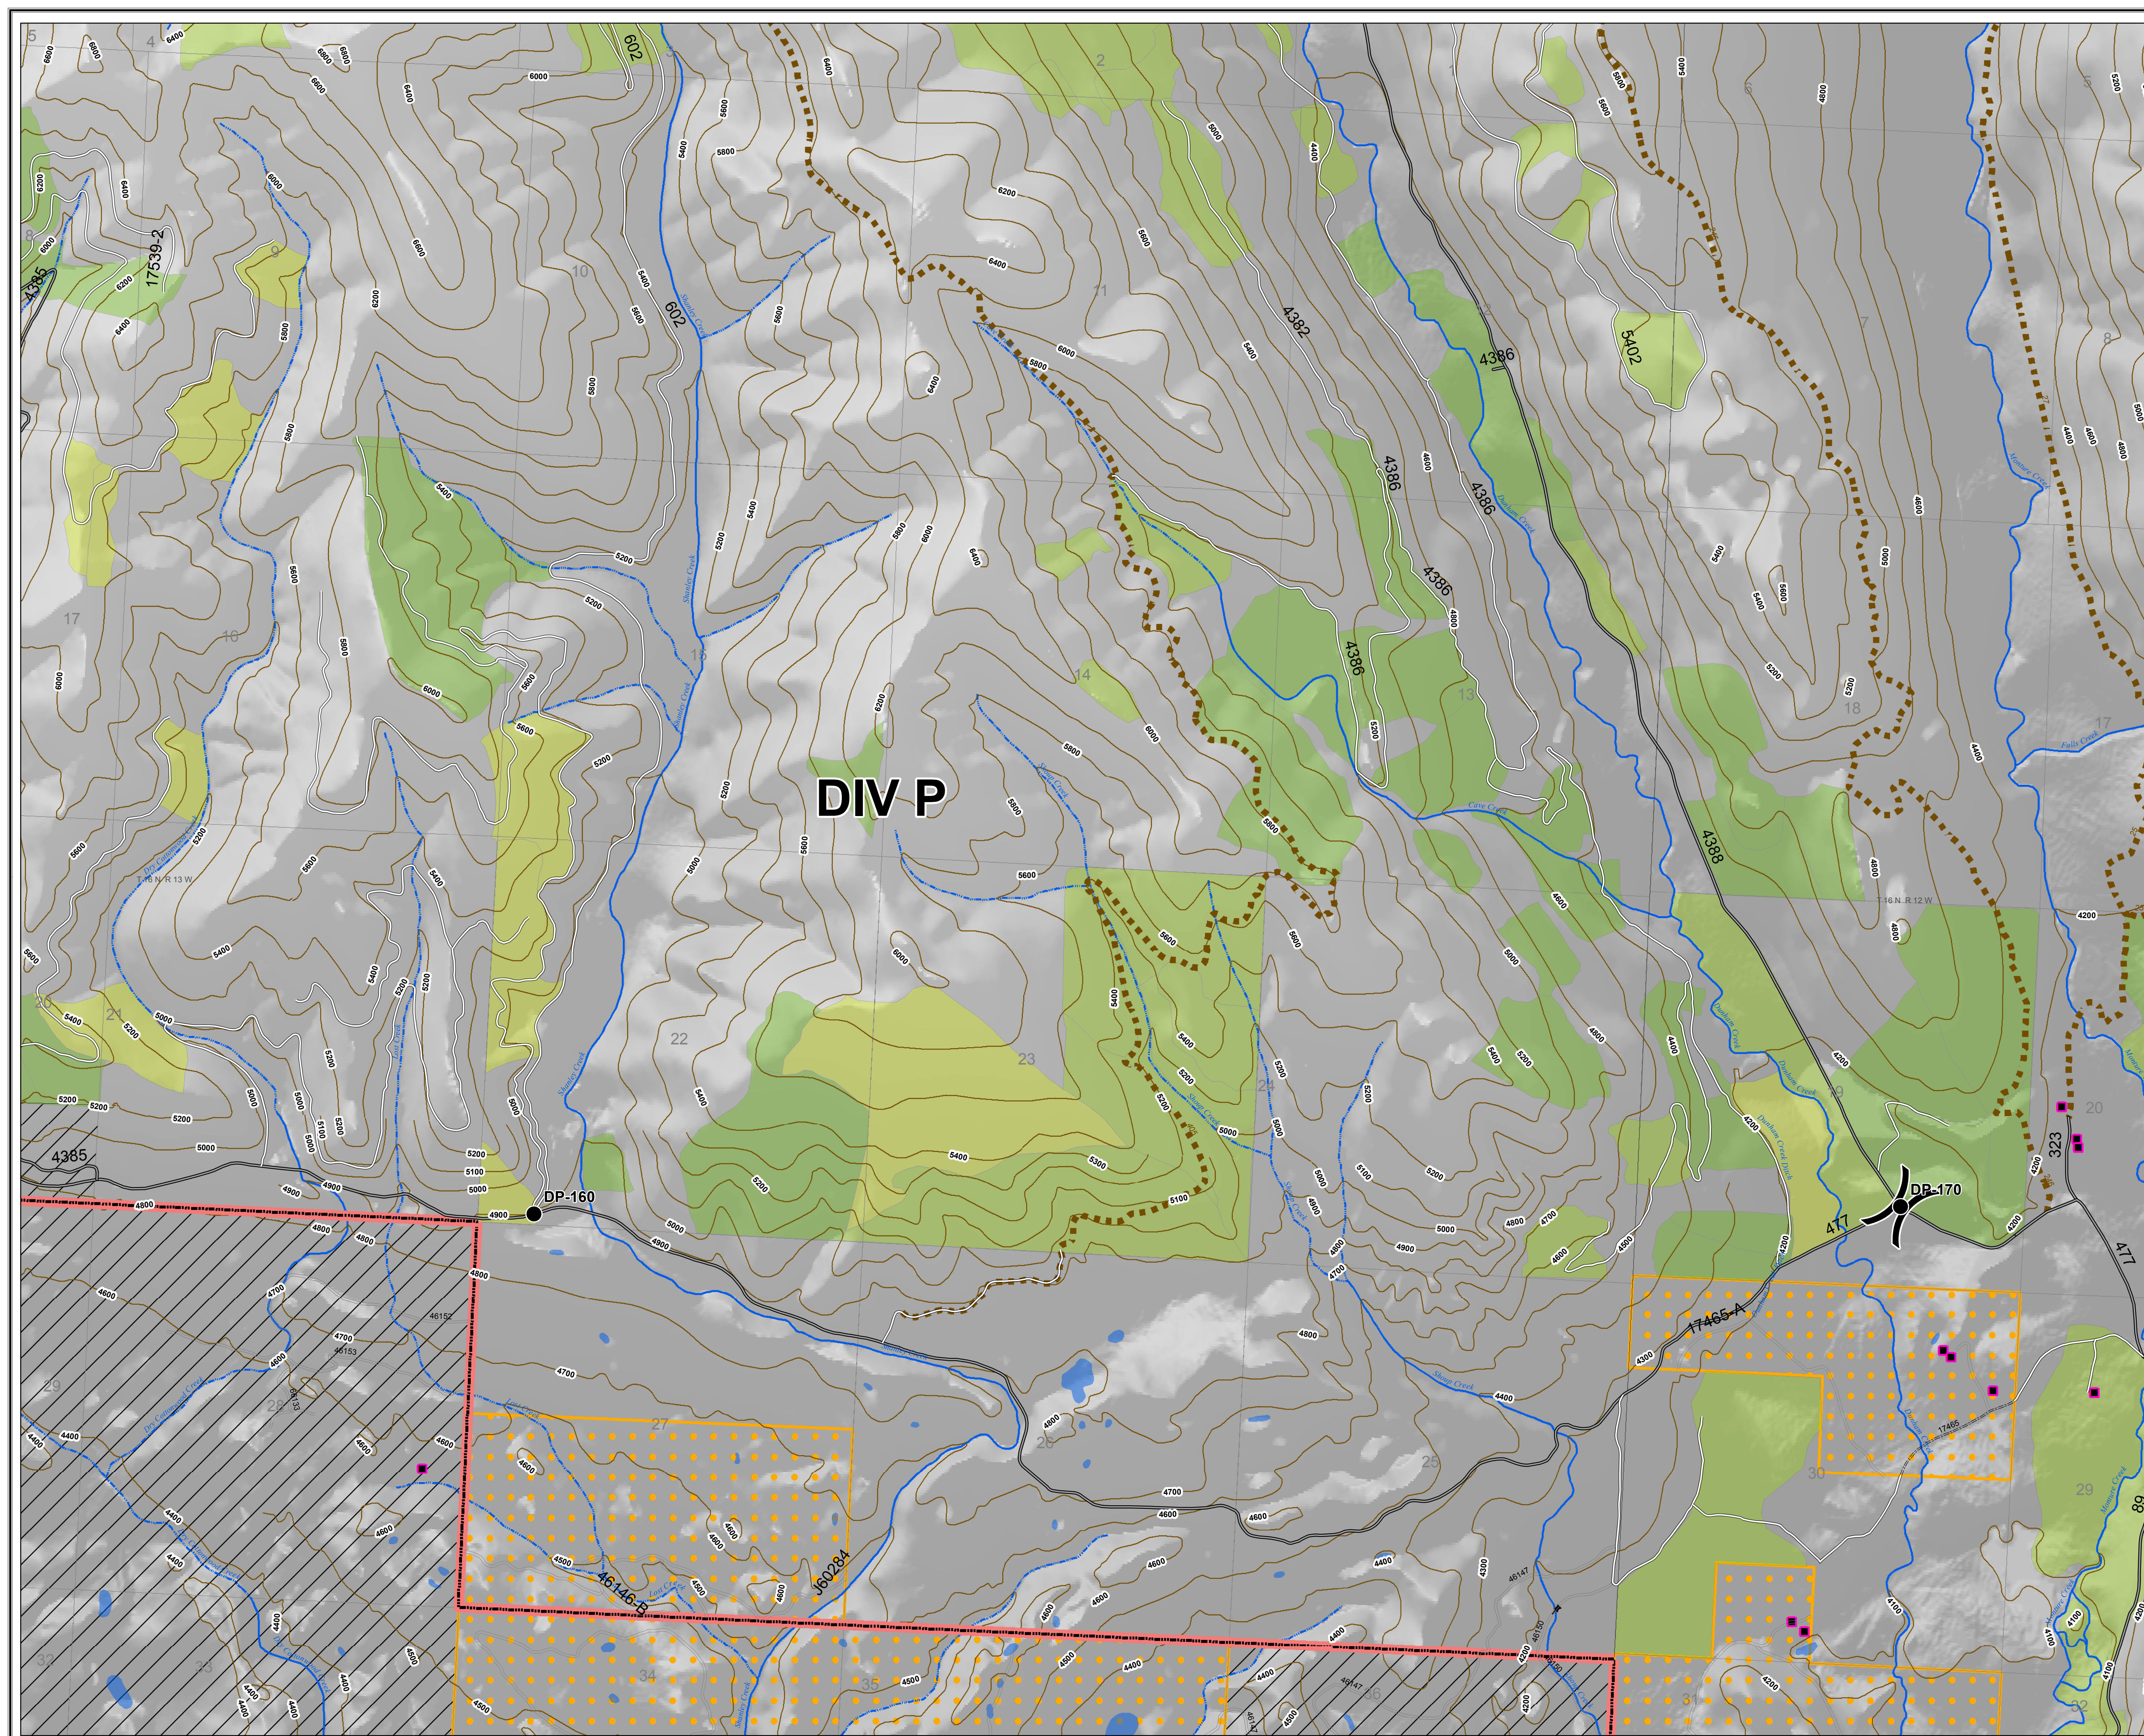

Rice Ridge Fire

MT-LNF-001464

OPS Map

DIV P - East

August 15, 2017

11,754 Acres (MMA Flight 8/14/17 @ 1500)

Legend

- Drop Point
- ⌋ Division

0 0.25 0.5 1 Miles