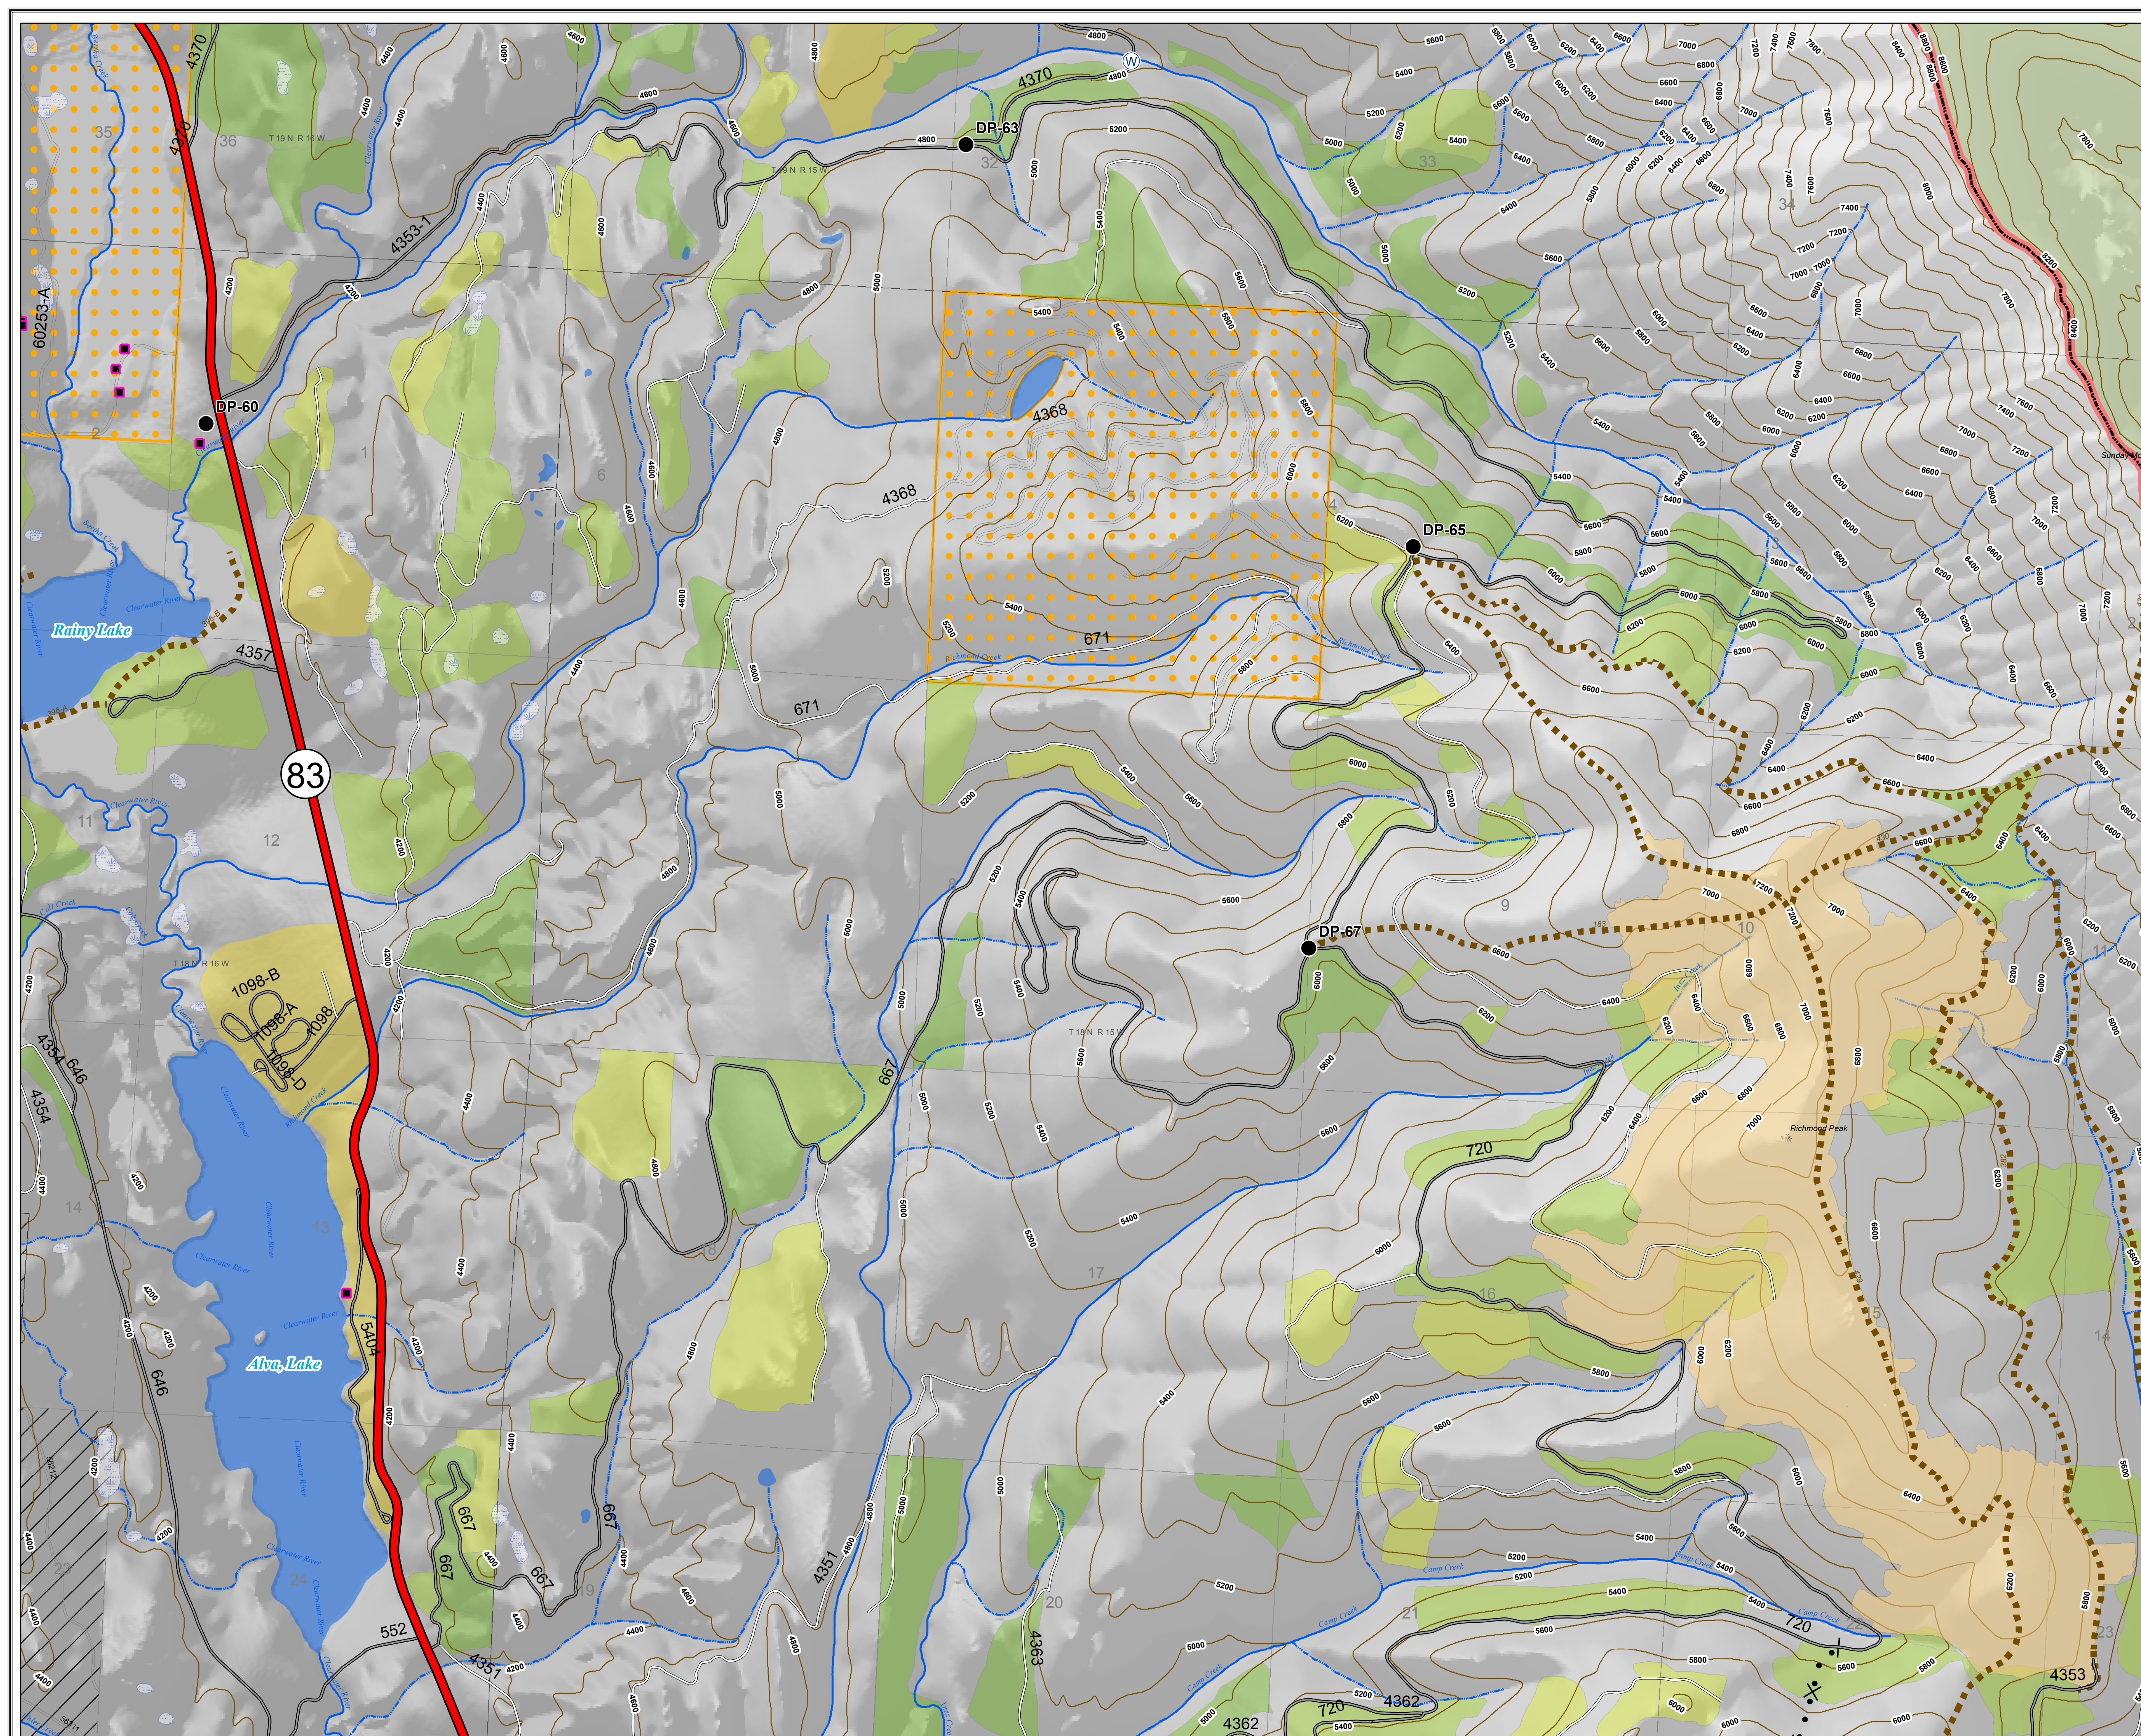

Rice Ridge Fire

MT-LNF-001464

OPS Map

North Ops

August 15, 2017

11,754 Acres (MMA Flight 8/14/17 @ 1500)

Legend

- Drop Point
- Ⓜ Water Source
- ⊗ • ⊗ Proposed Dozer Line

0 0.25 0.5 1 Miles