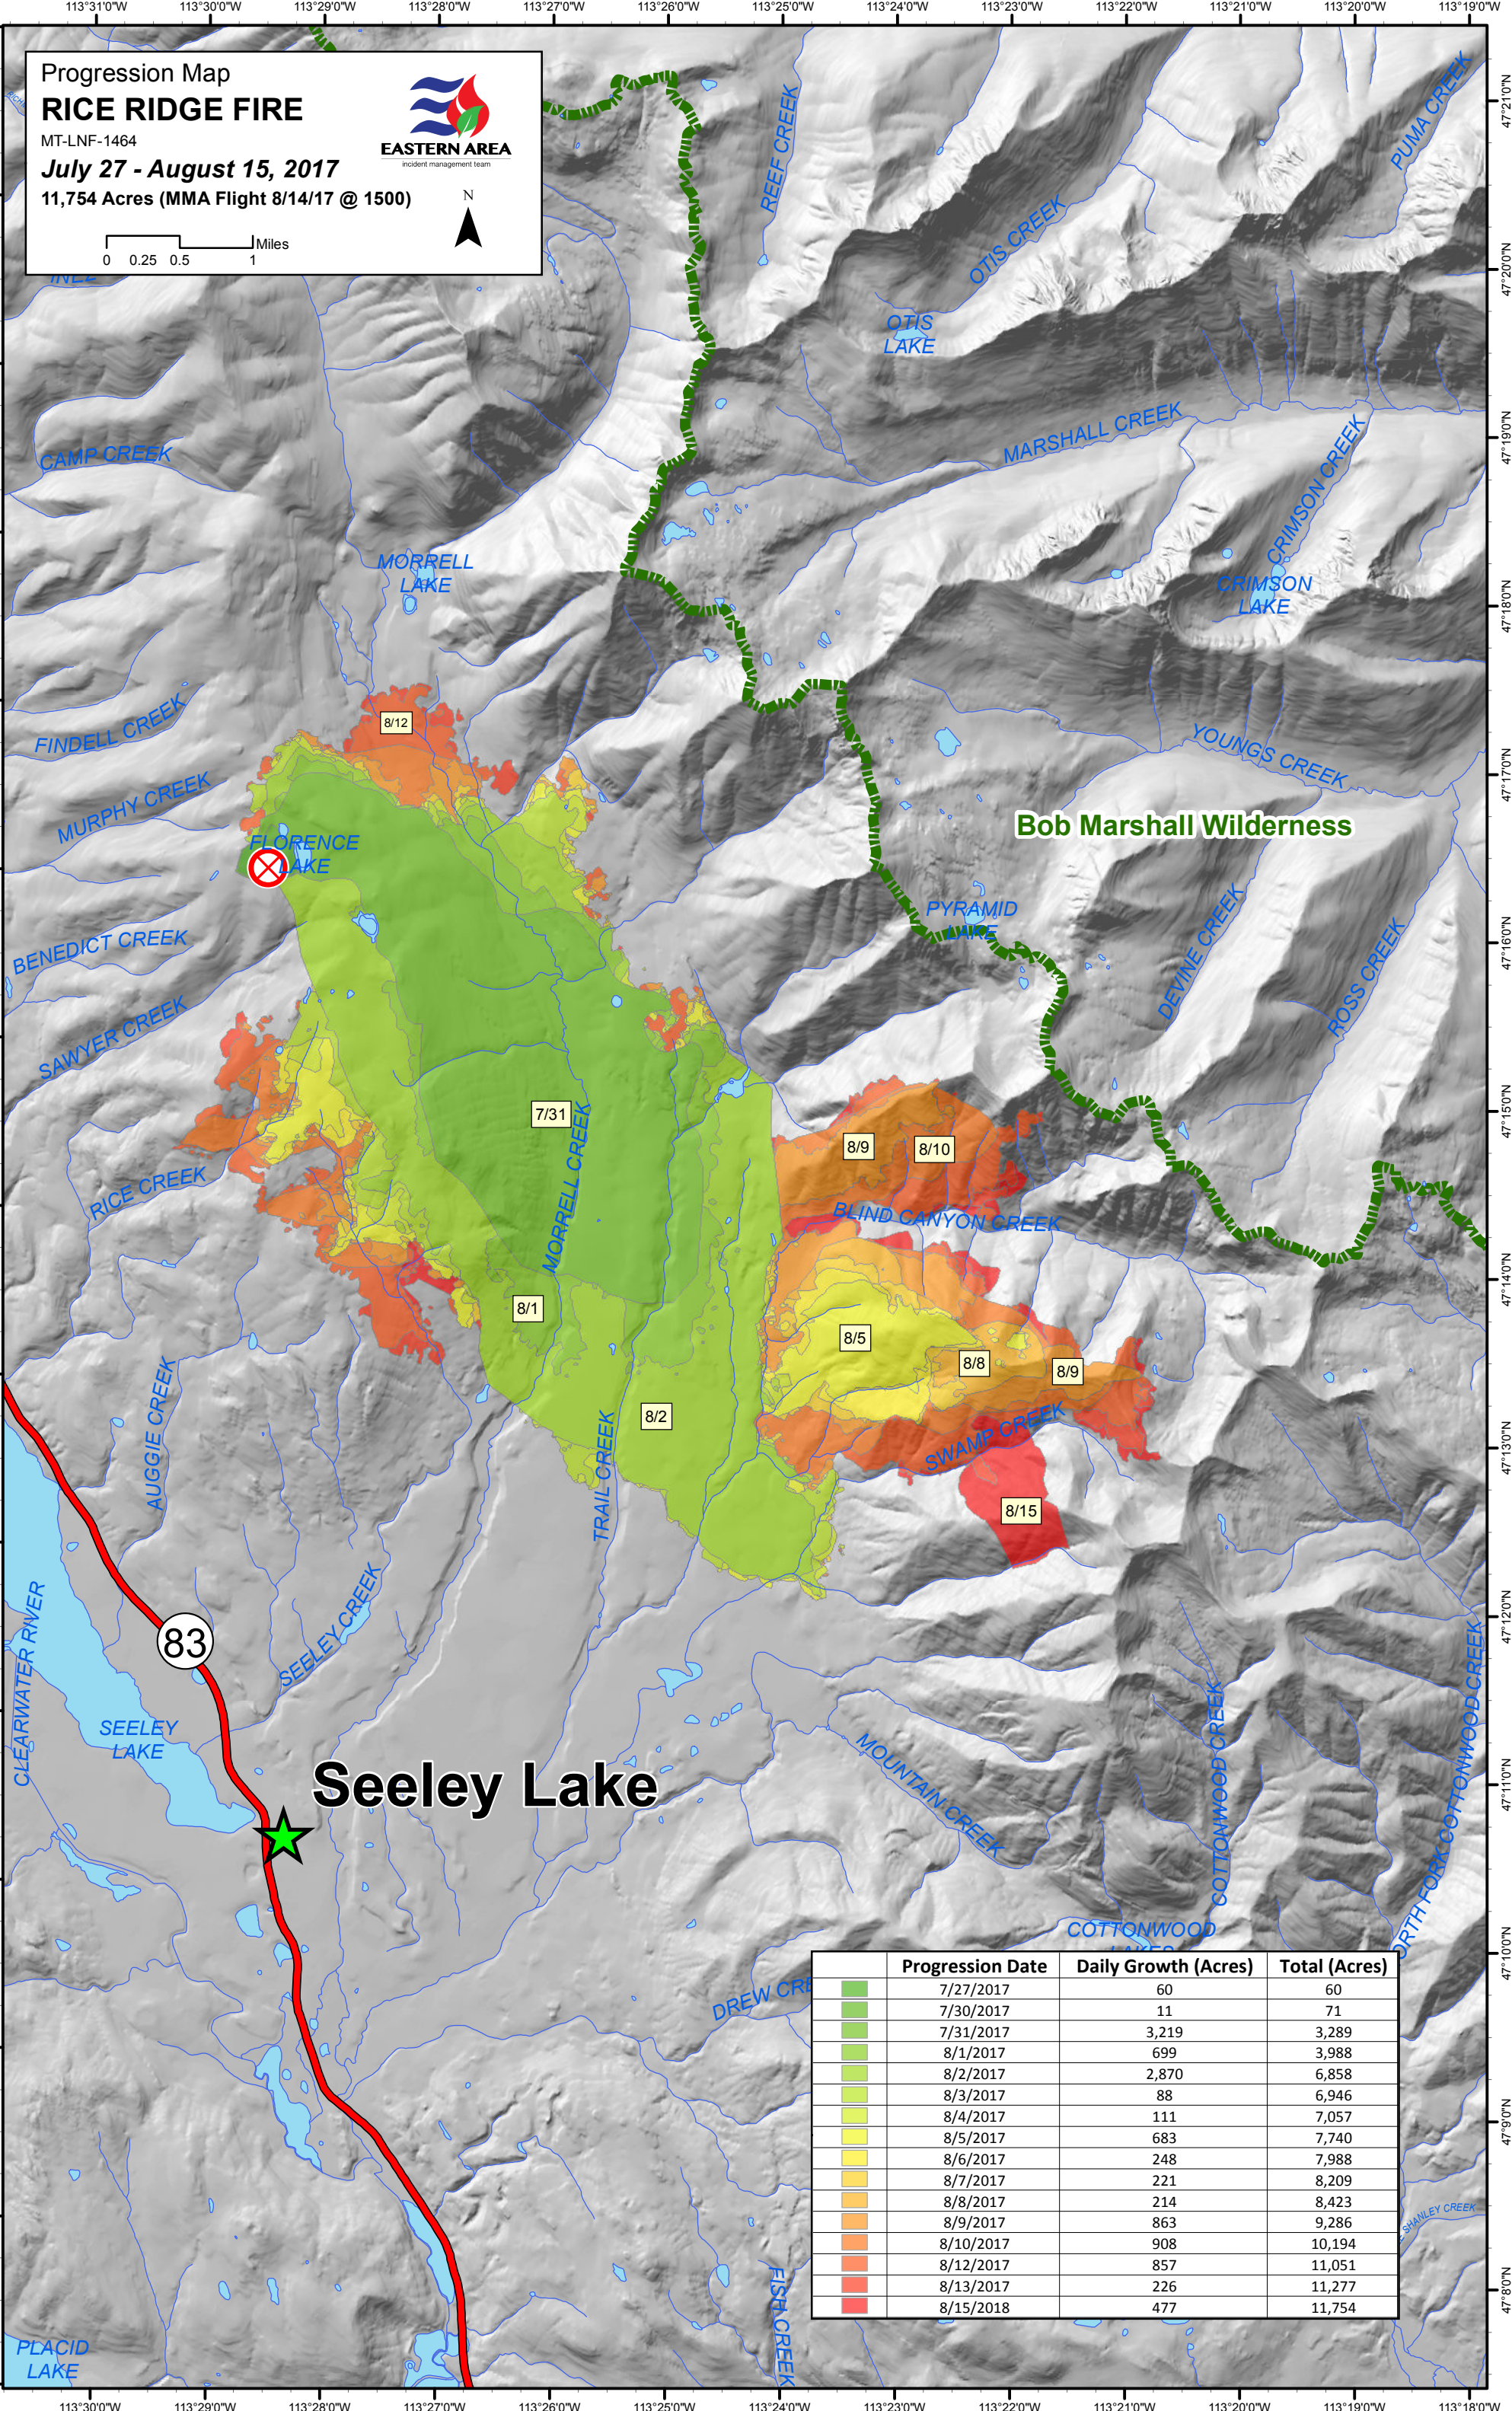

Progression Map
RICE RIDGE FIRE

MT-LNF-1464

July 27 - August 15, 2017

11,754 Acres (MMA Flight 8/14/17 @ 1500)

Progression Date	Daily Growth (Acres)	Total (Acres)
7/27/2017	60	60
7/30/2017	11	71
7/31/2017	3,219	3,289
8/1/2017	699	3,988
8/2/2017	2,870	6,858
8/3/2017	88	6,946
8/4/2017	111	7,057
8/5/2017	683	7,740
8/6/2017	248	7,988
8/7/2017	221	8,209
8/8/2017	214	8,423
8/9/2017	863	9,286
8/10/2017	908	10,194
8/12/2017	857	11,051
8/13/2017	226	11,277
8/15/2018	477	11,754