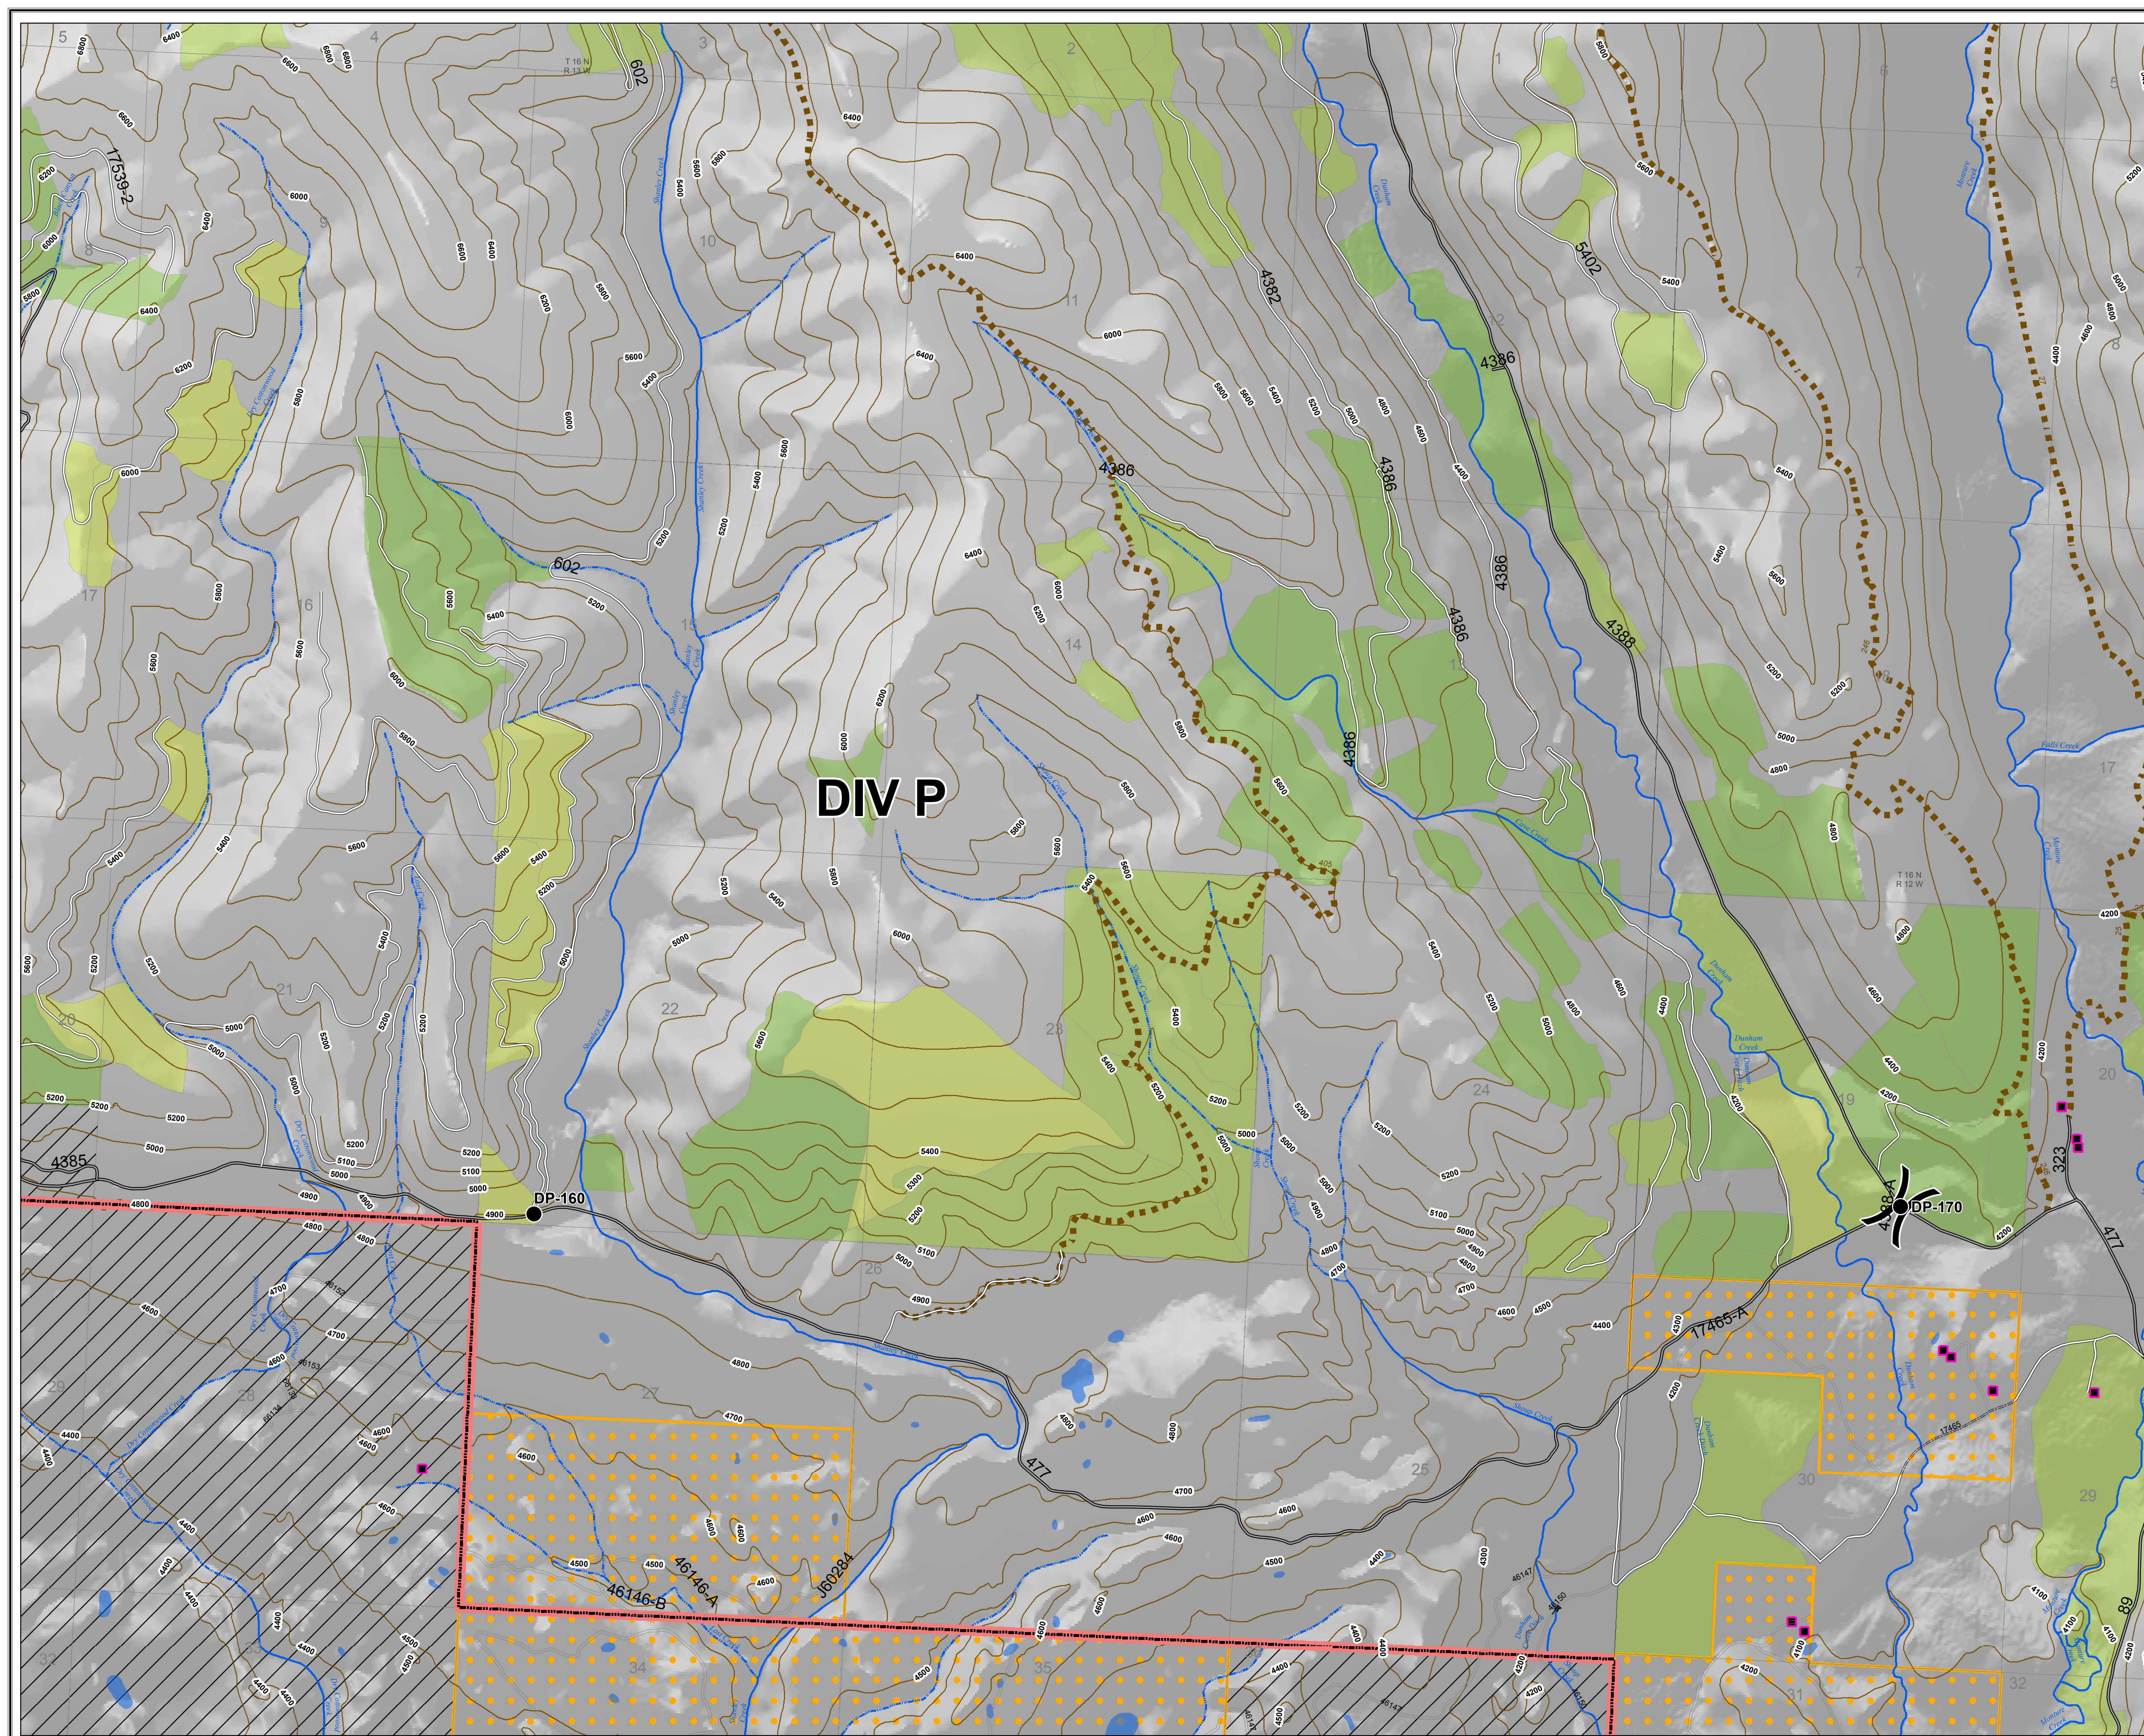

Rice Ridge Fire

MT-LNF-001464

OPS Map

DIV P - East

August 16, 2017

12,091 Acres (IR Flight 8/16/17 @ 0515)

Legend

- Drop Point
- ⌋ Division