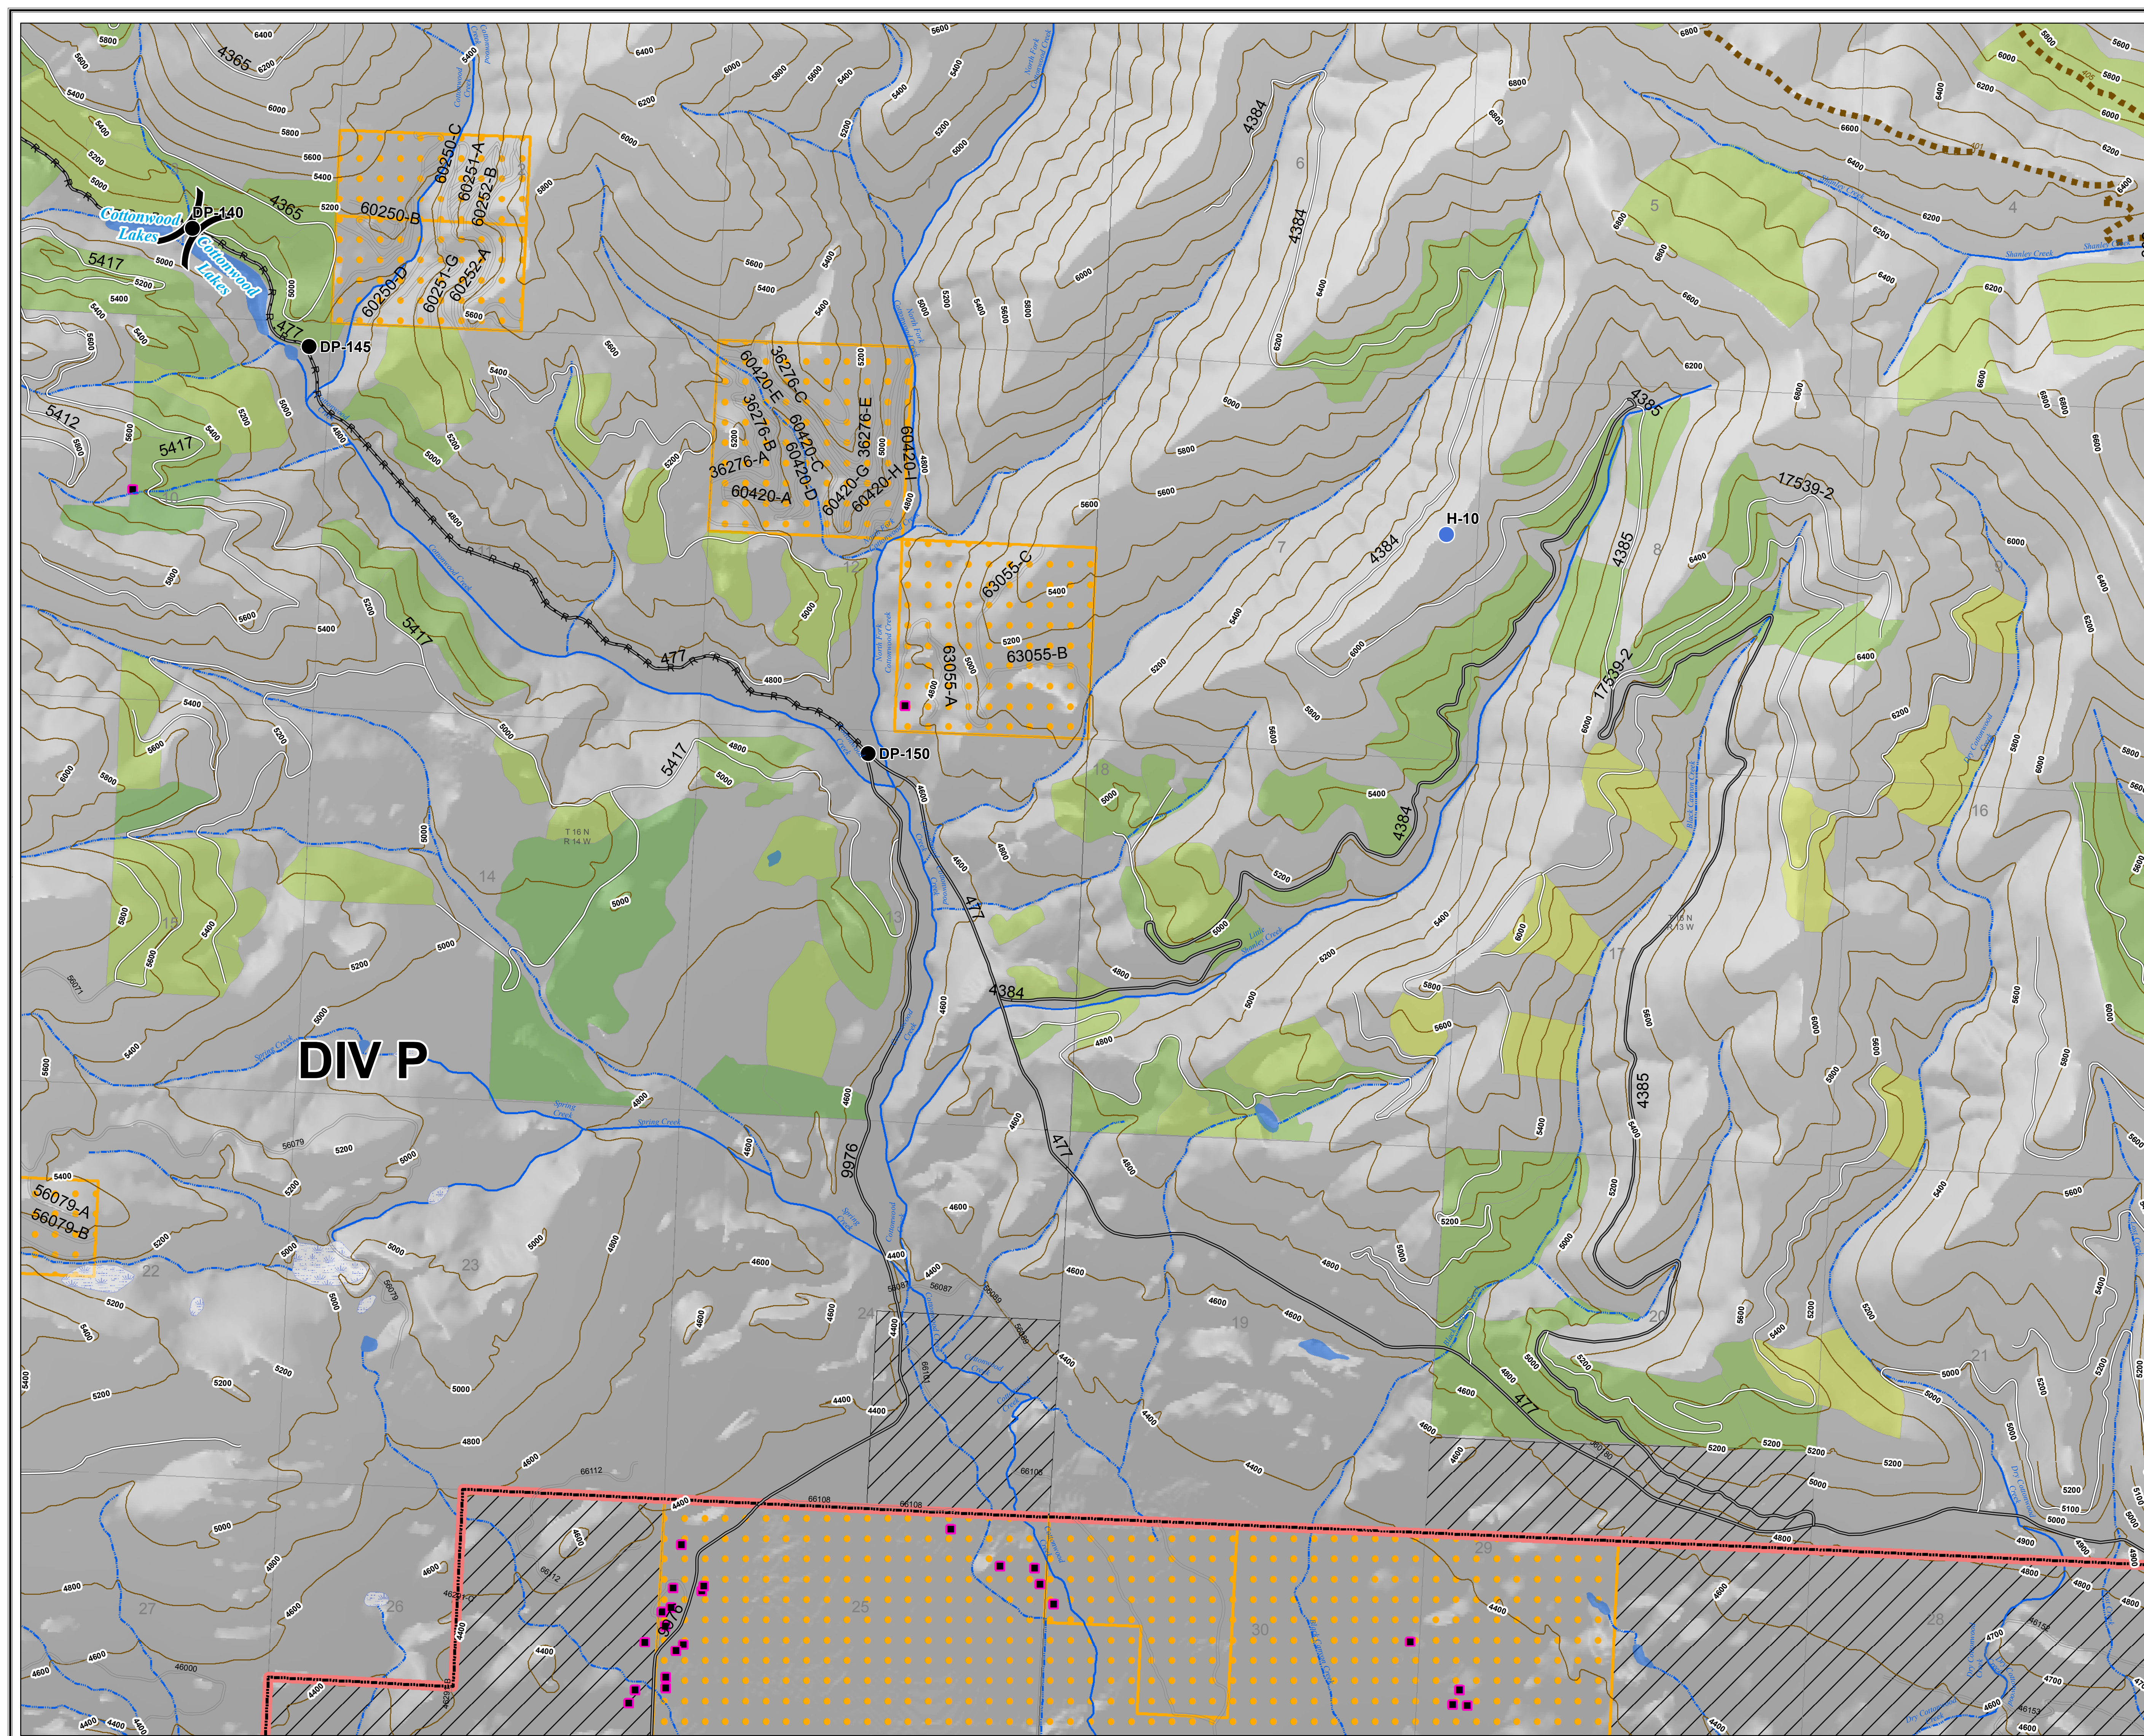

Rice Ridge Fire

MT-LNF-001464

OPS Map

DIV P - West

August 16, 2017

12,091 Acres (IR Flight 8/16/17 @ 0515)

Legend

● Drop Point

● Helispot

) Division

R · R · R · R Road as Completed Line

0 0.25 0.5 1 Miles