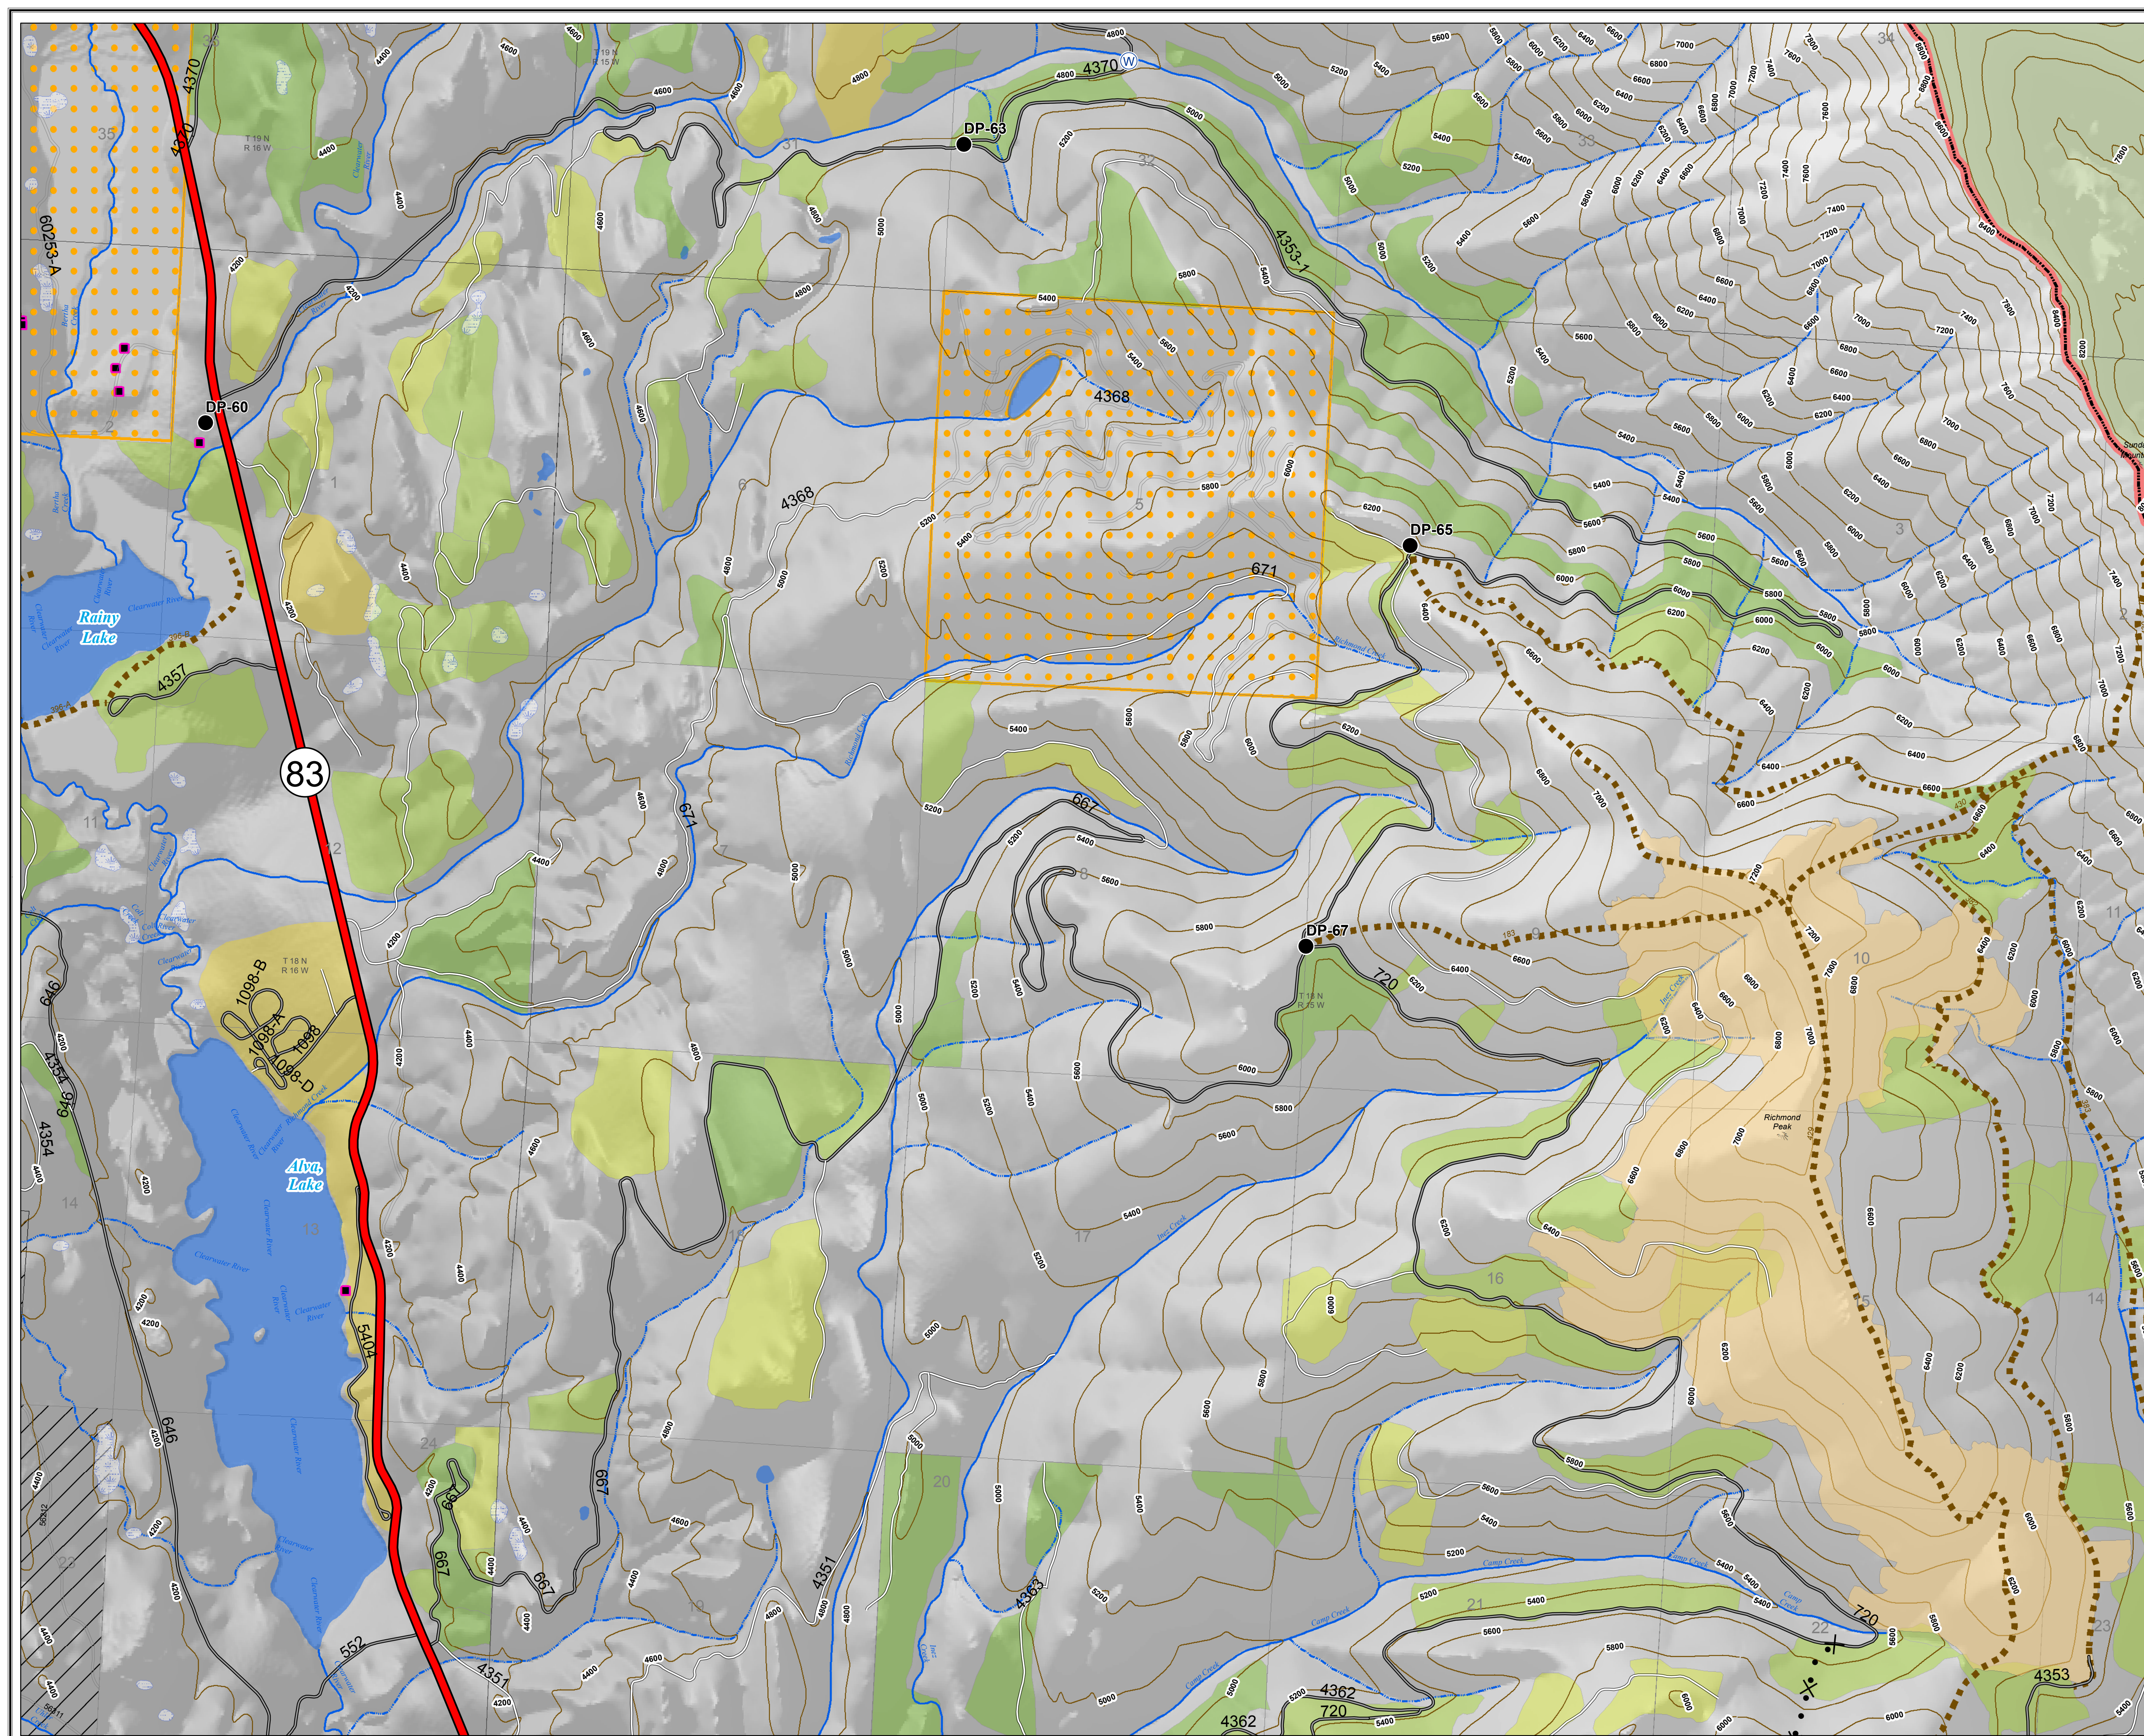

Rice Ridge Fire

MT-LNF-001464

OPS Map

North Ops

August 16, 2017

12,091 Acres (IR Flight 8/16/17 @ 0515)

Legend

- Drop Point
- Ⓜ Water Source
- ⊗ • ⊗ Proposed Dozer Line