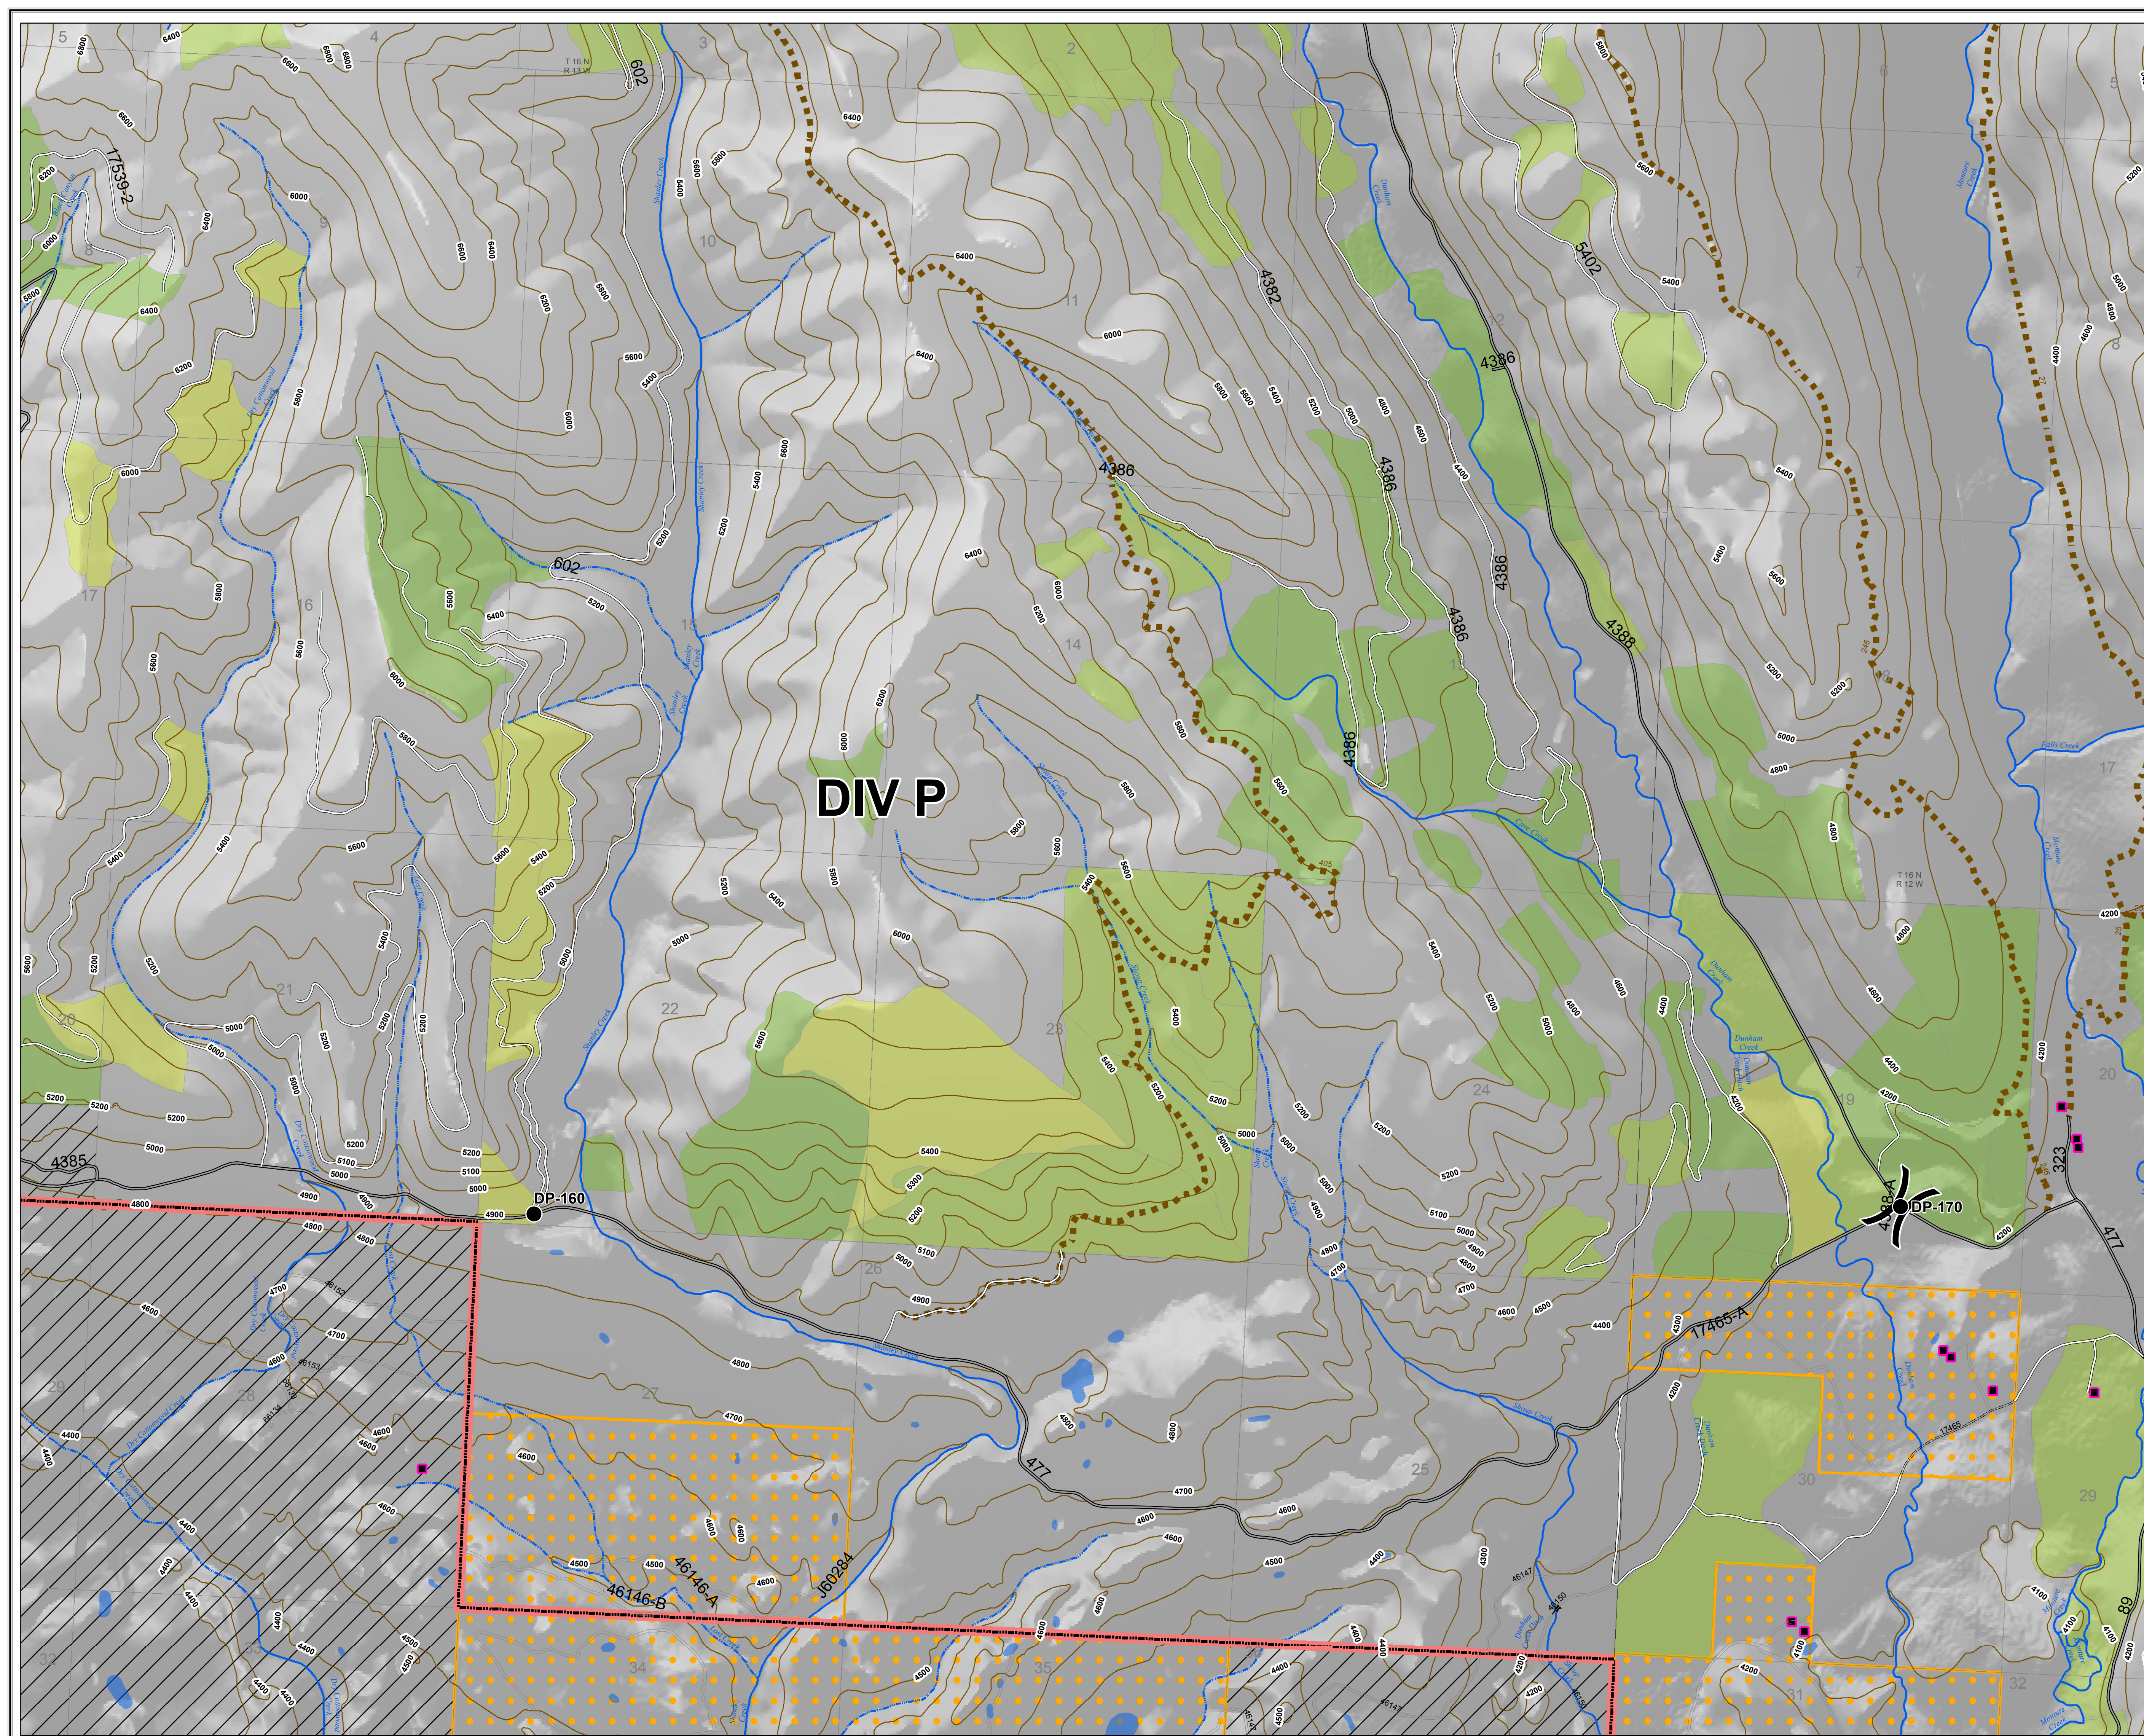

# Rice Ridge Fire

MT-LNF-001464

OPS Map

DIV P - East

August 17, 2017

12,340 Acres (IR Flight 8/16/17 @ 2257)

## Legend

- Drop Point
- ⌋ Division