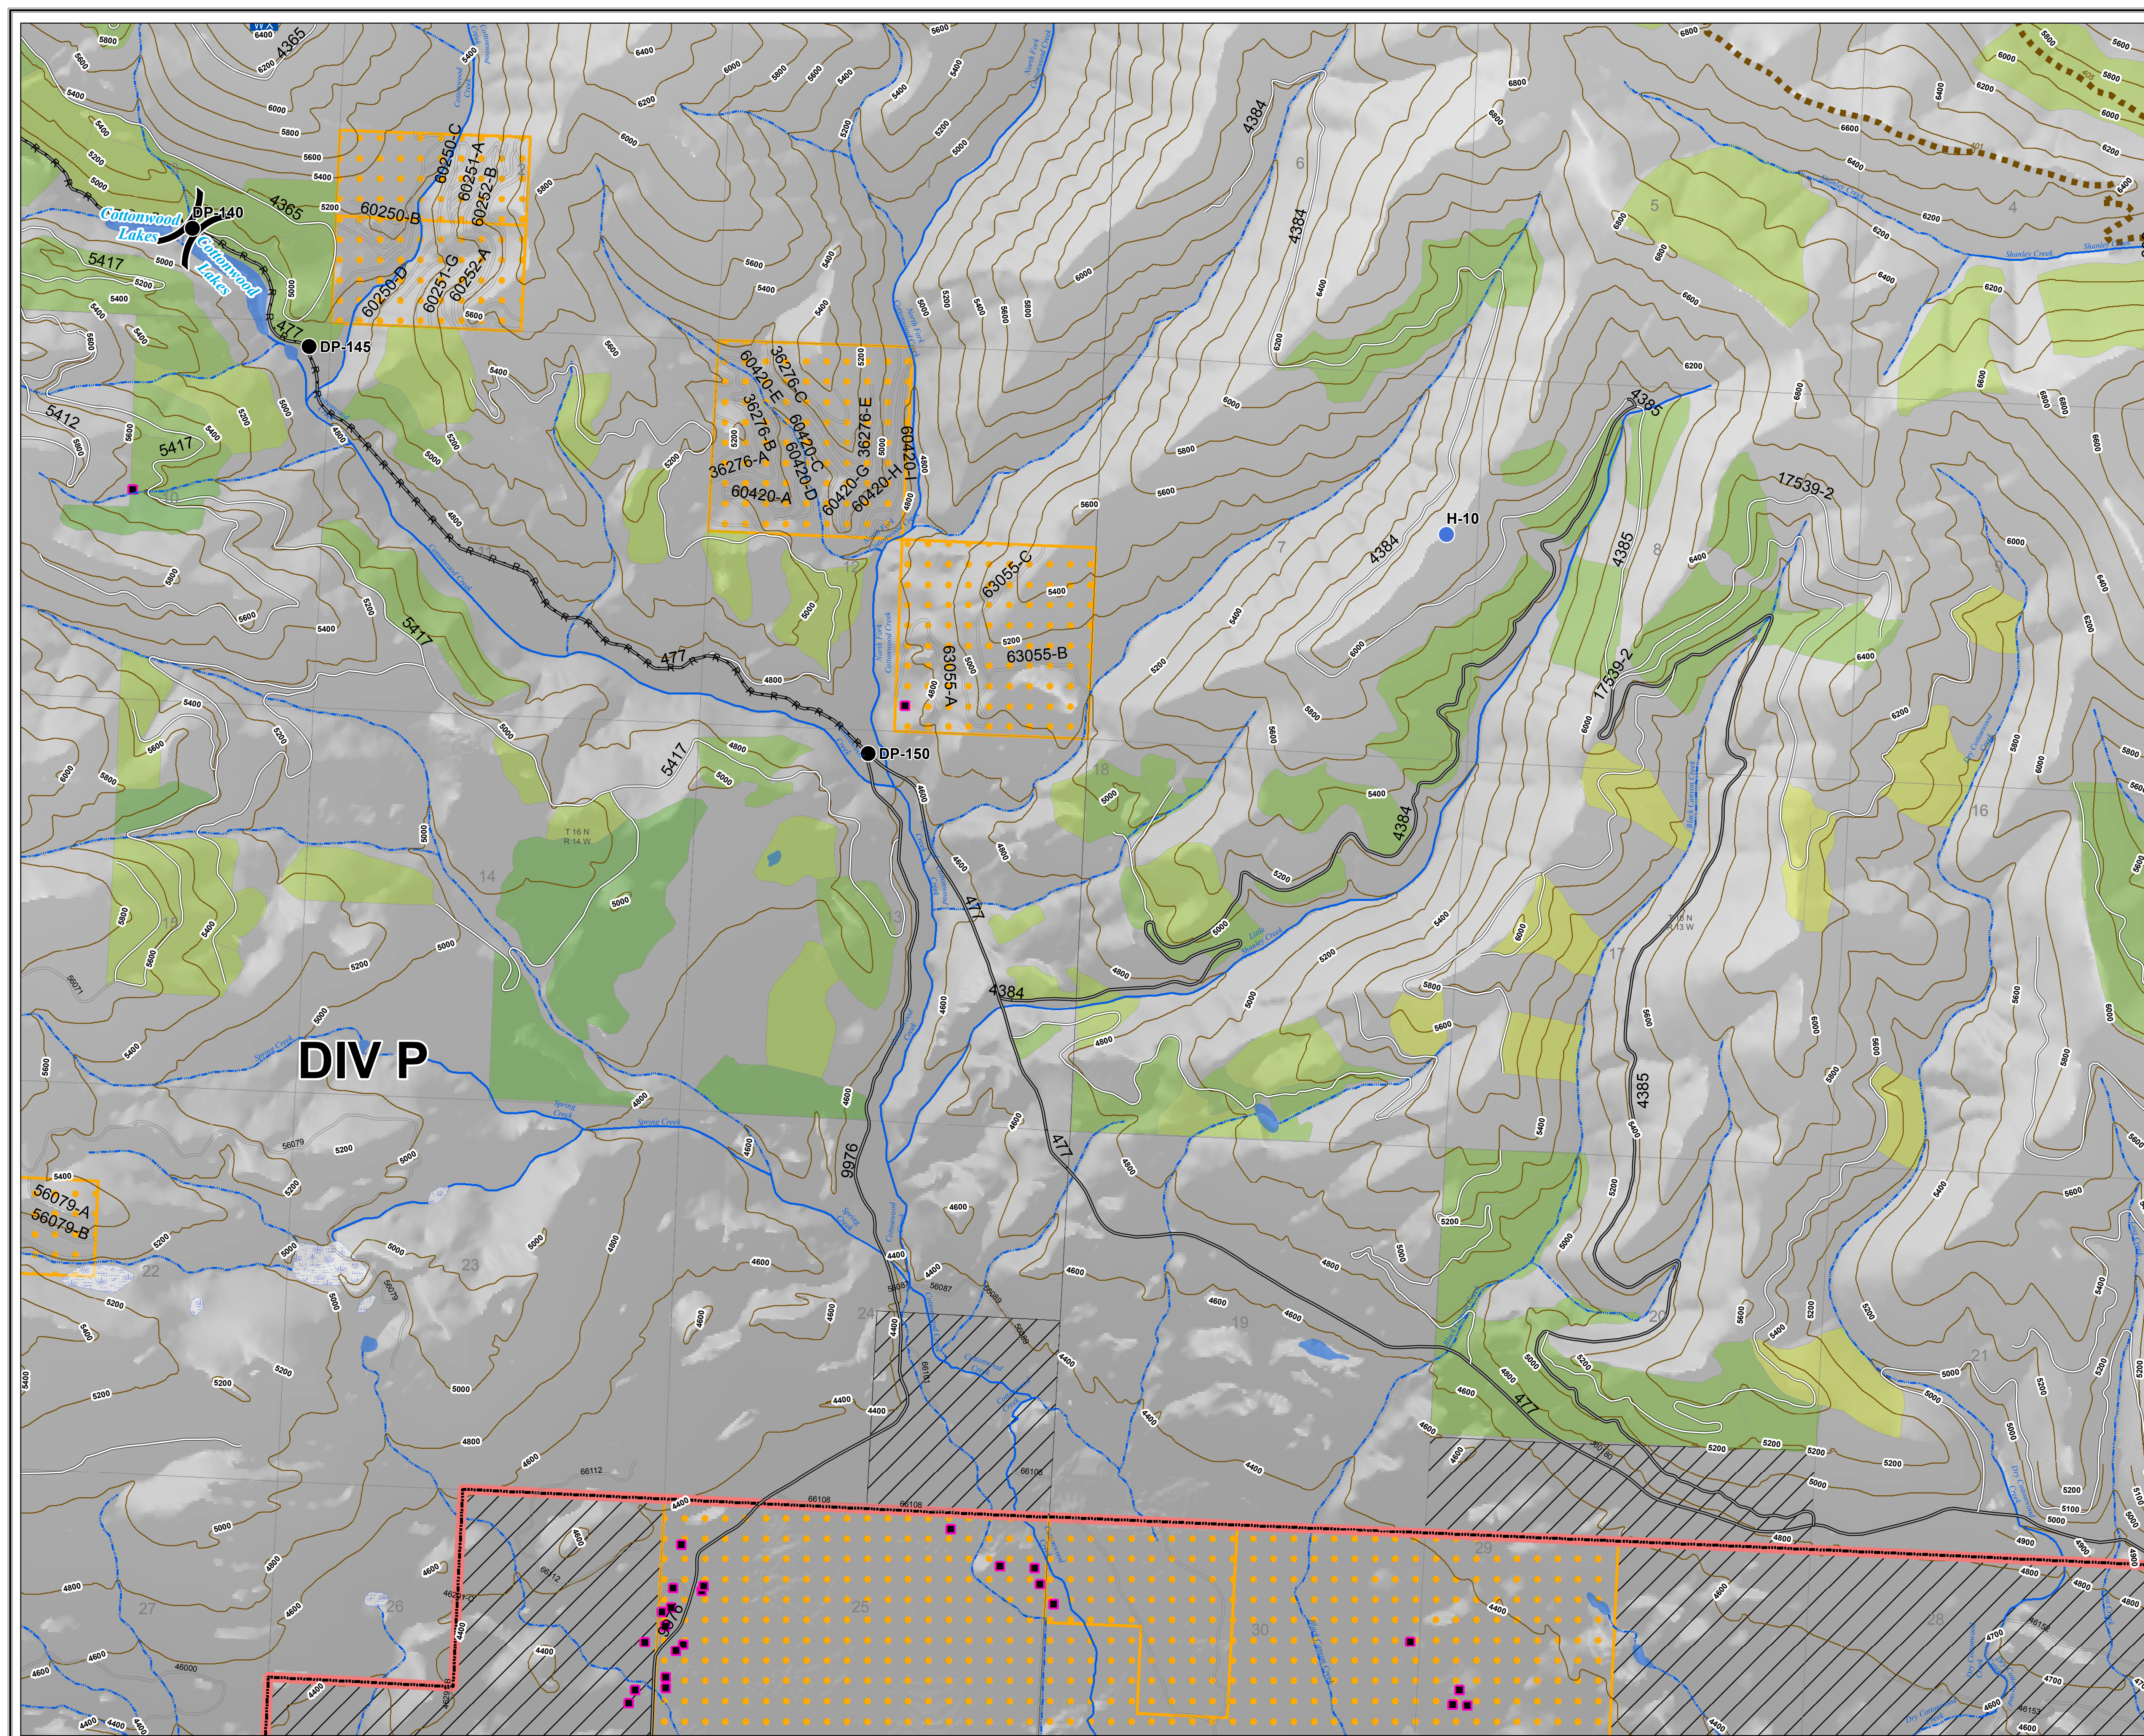

Rice Ridge Fire

MT-LNF-001464

OPS Map

DIV P - West

August 17, 2017

12,340 Acres (IR Flight 8/16/17 @ 2257)

Legend

- Drop Point
- Helispot
- WX Mobile Weather Unit
- () Division

R · R · R · R Road as Completed Line