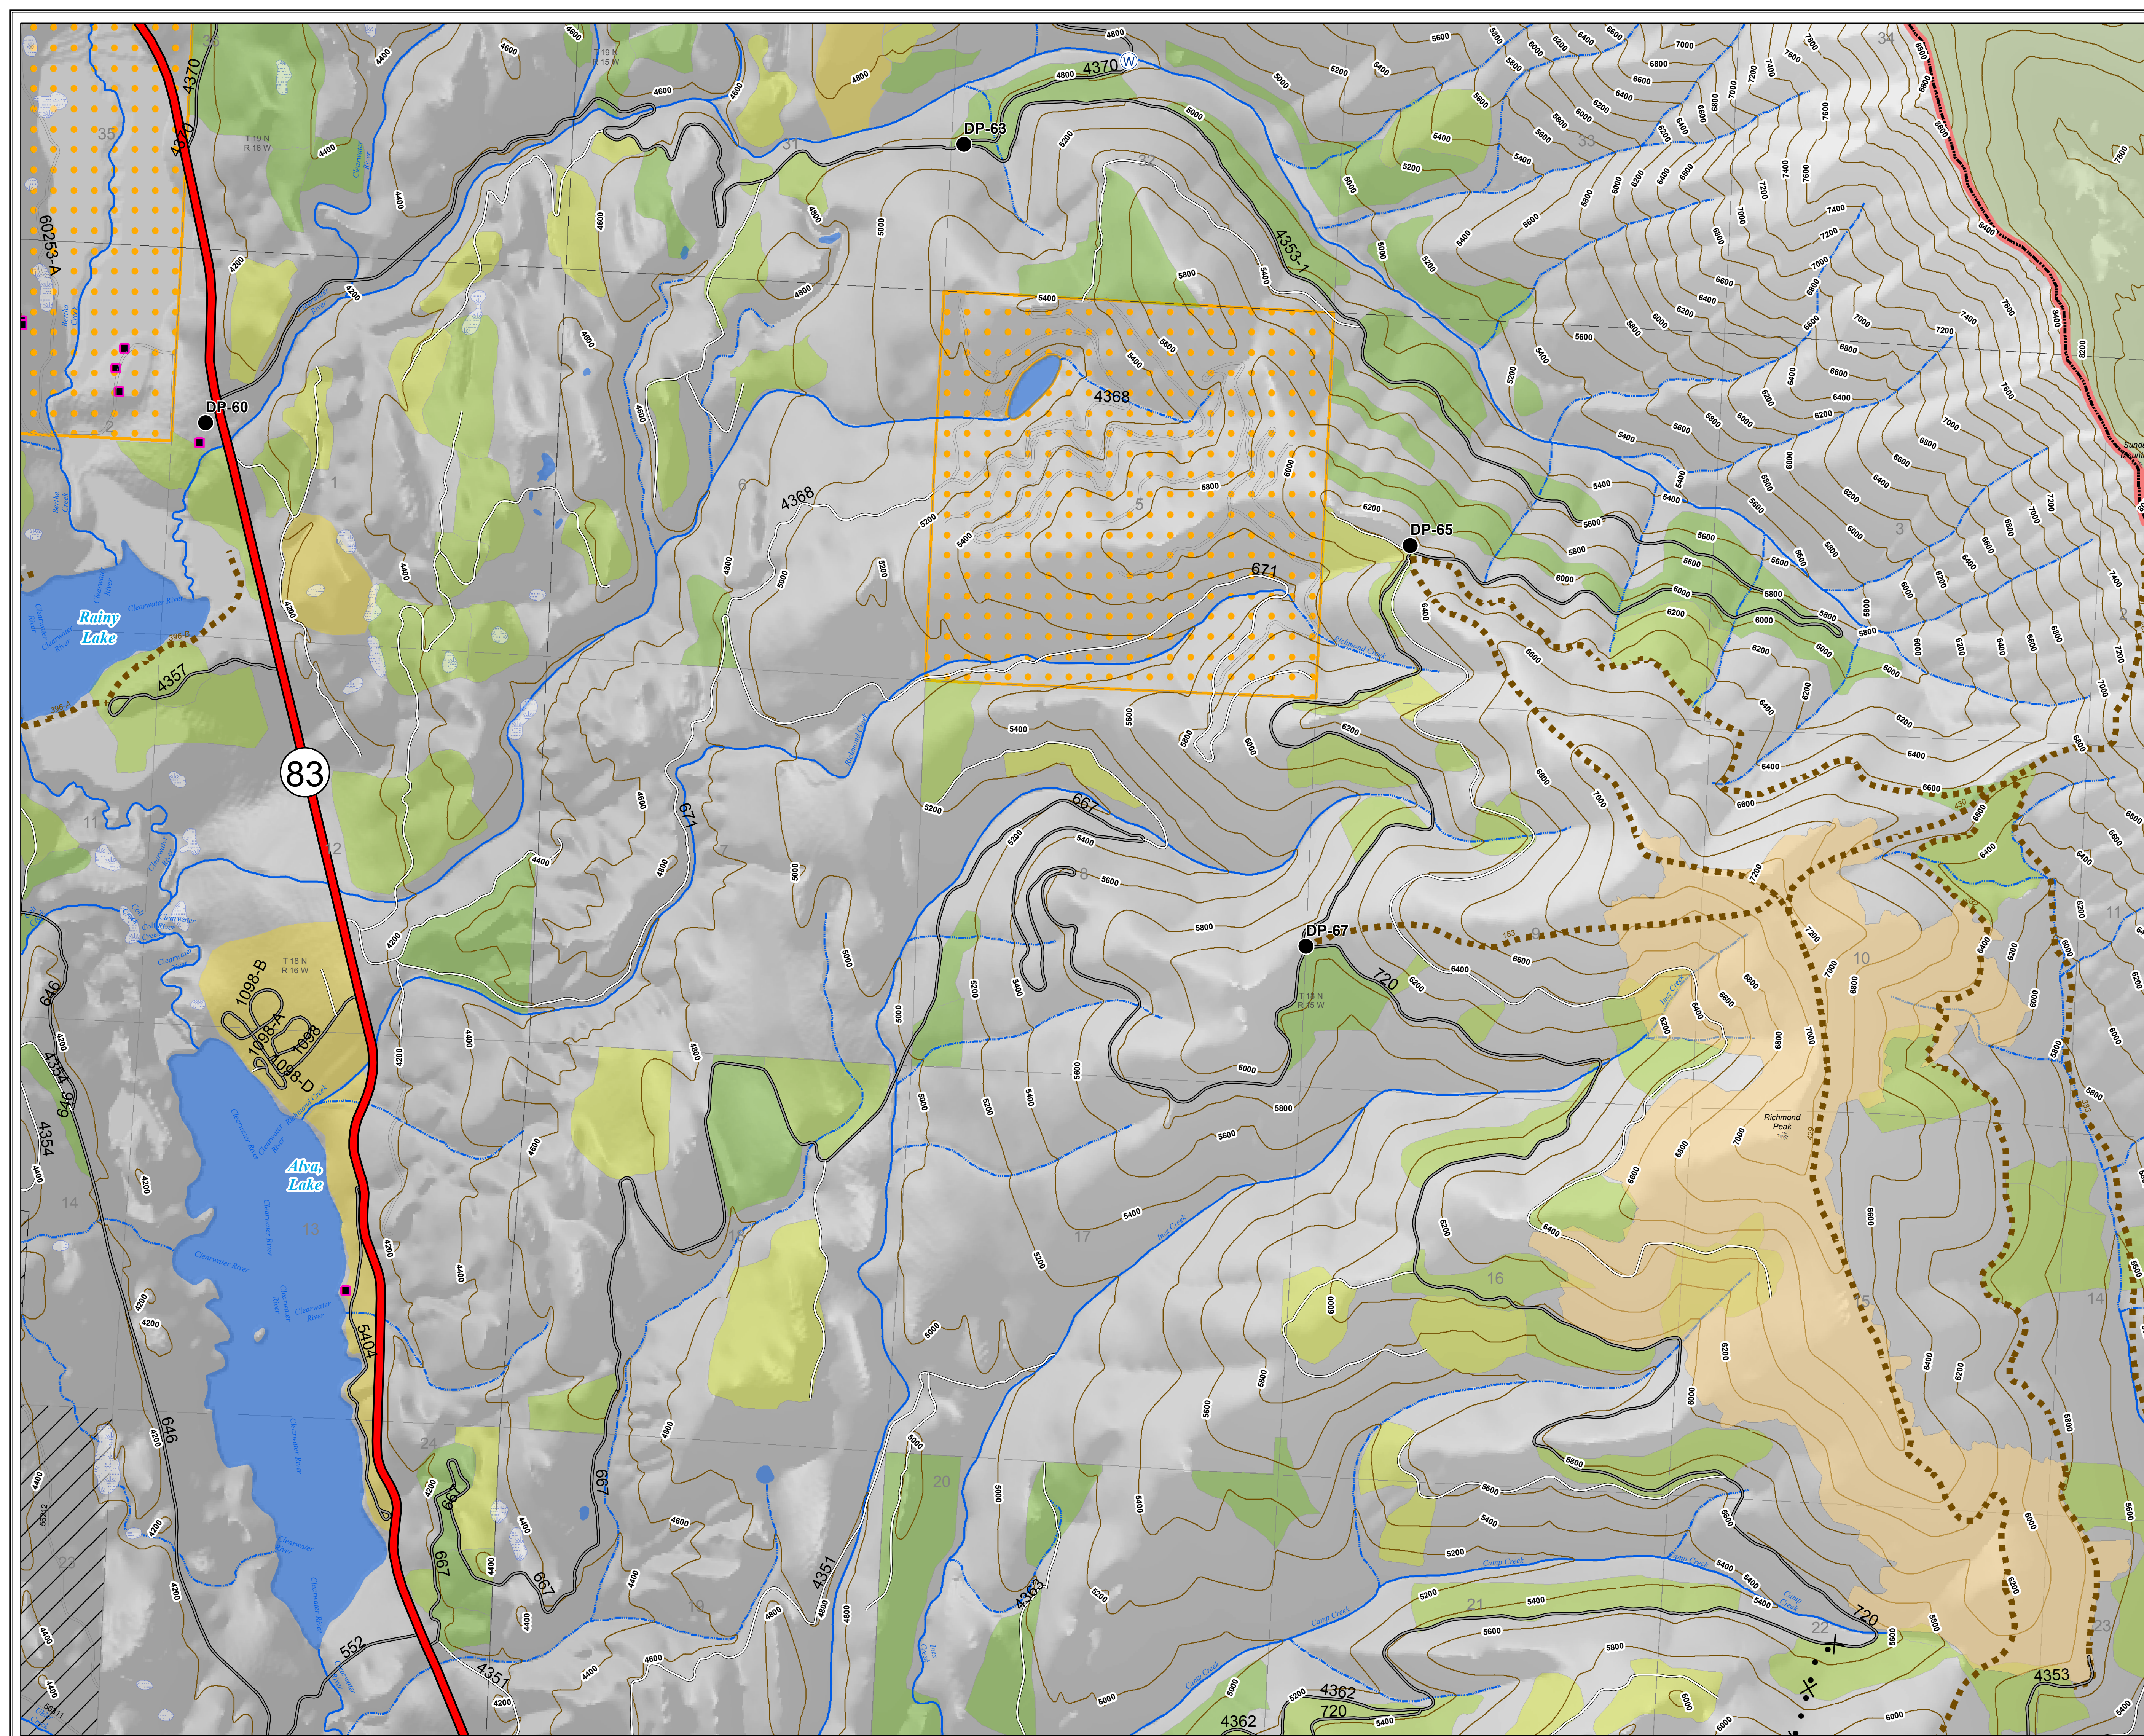

Rice Ridge Fire

MT-LNF-001464

OPS Map

North Ops

August 17, 2017

12,340 Acres (IR Flight 8/16/17 @ 2257)

Legend

- Drop Point
- Ⓜ Water Source
- ⊗ • ⊗ Proposed Dozer Line

0 0.25 0.5 1 Miles