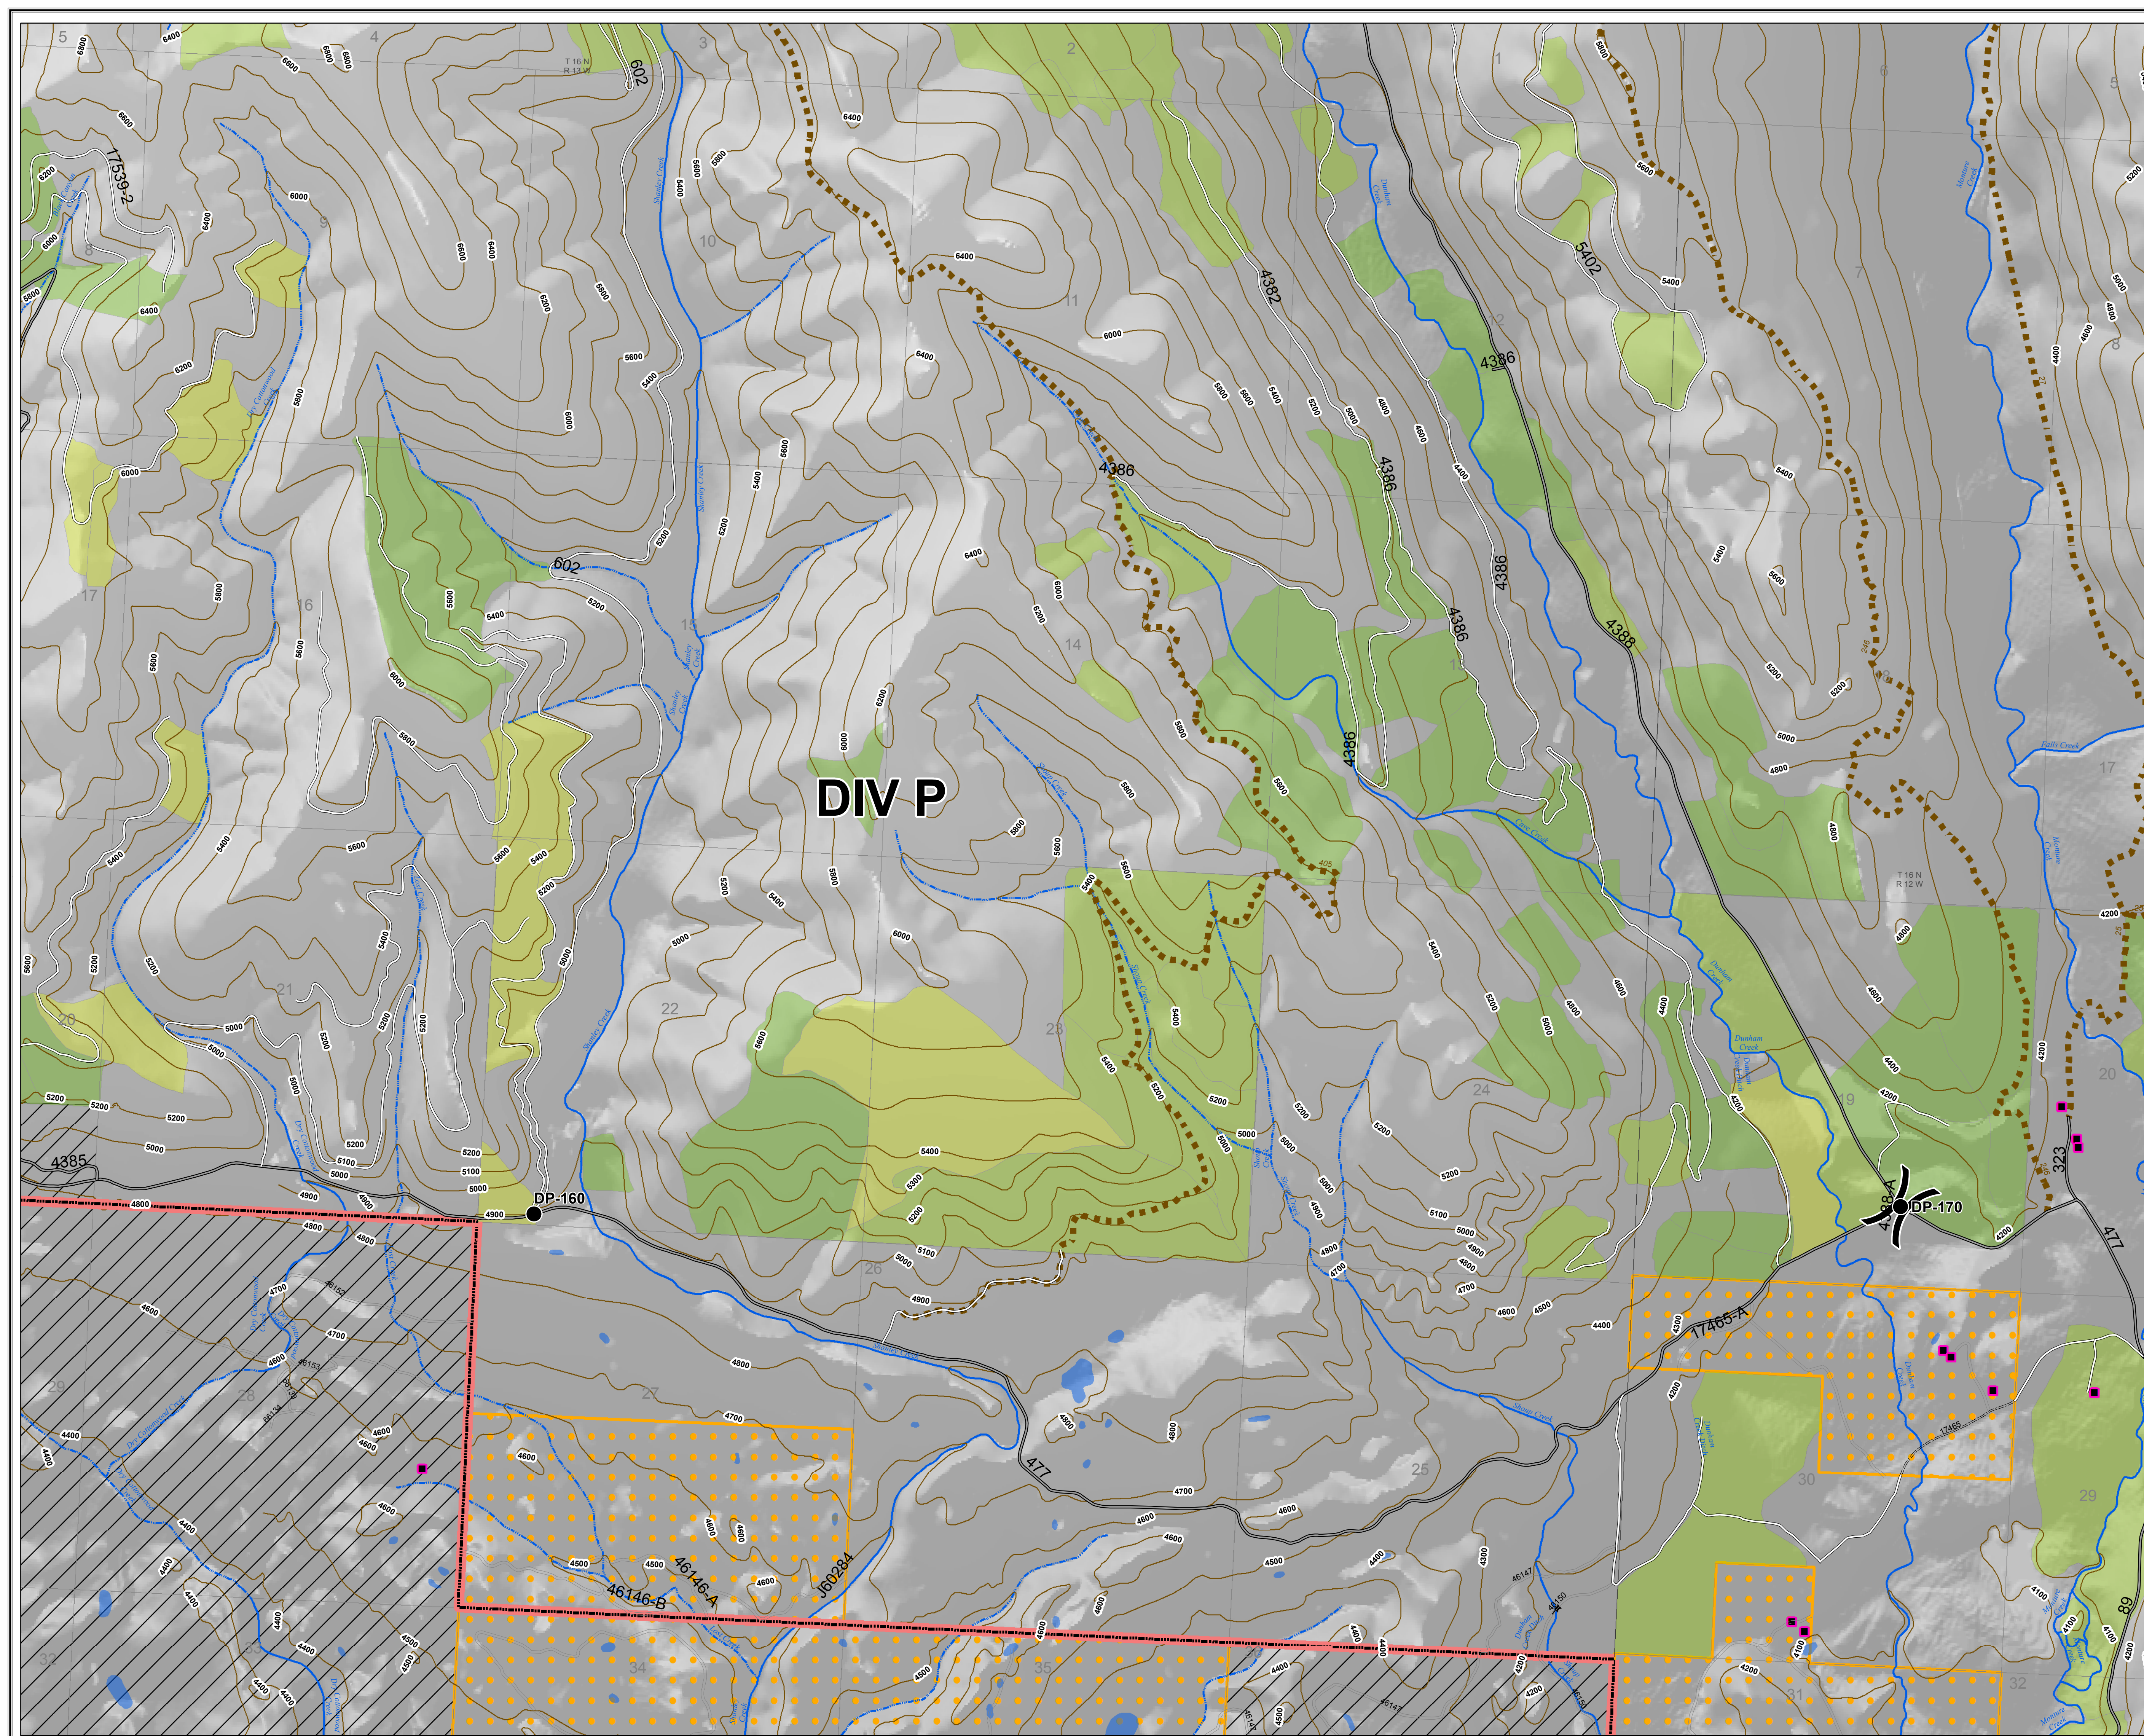

Rice Ridge Fire

MT-LNF-001464

OPS Map

DIV P - East

August 18, 2017

12,861 Acres (IR Flight 8/17/17 @ 2316)

Legend

- Drop Point
- ⌋ Division

0 0.25 0.5 1 Miles