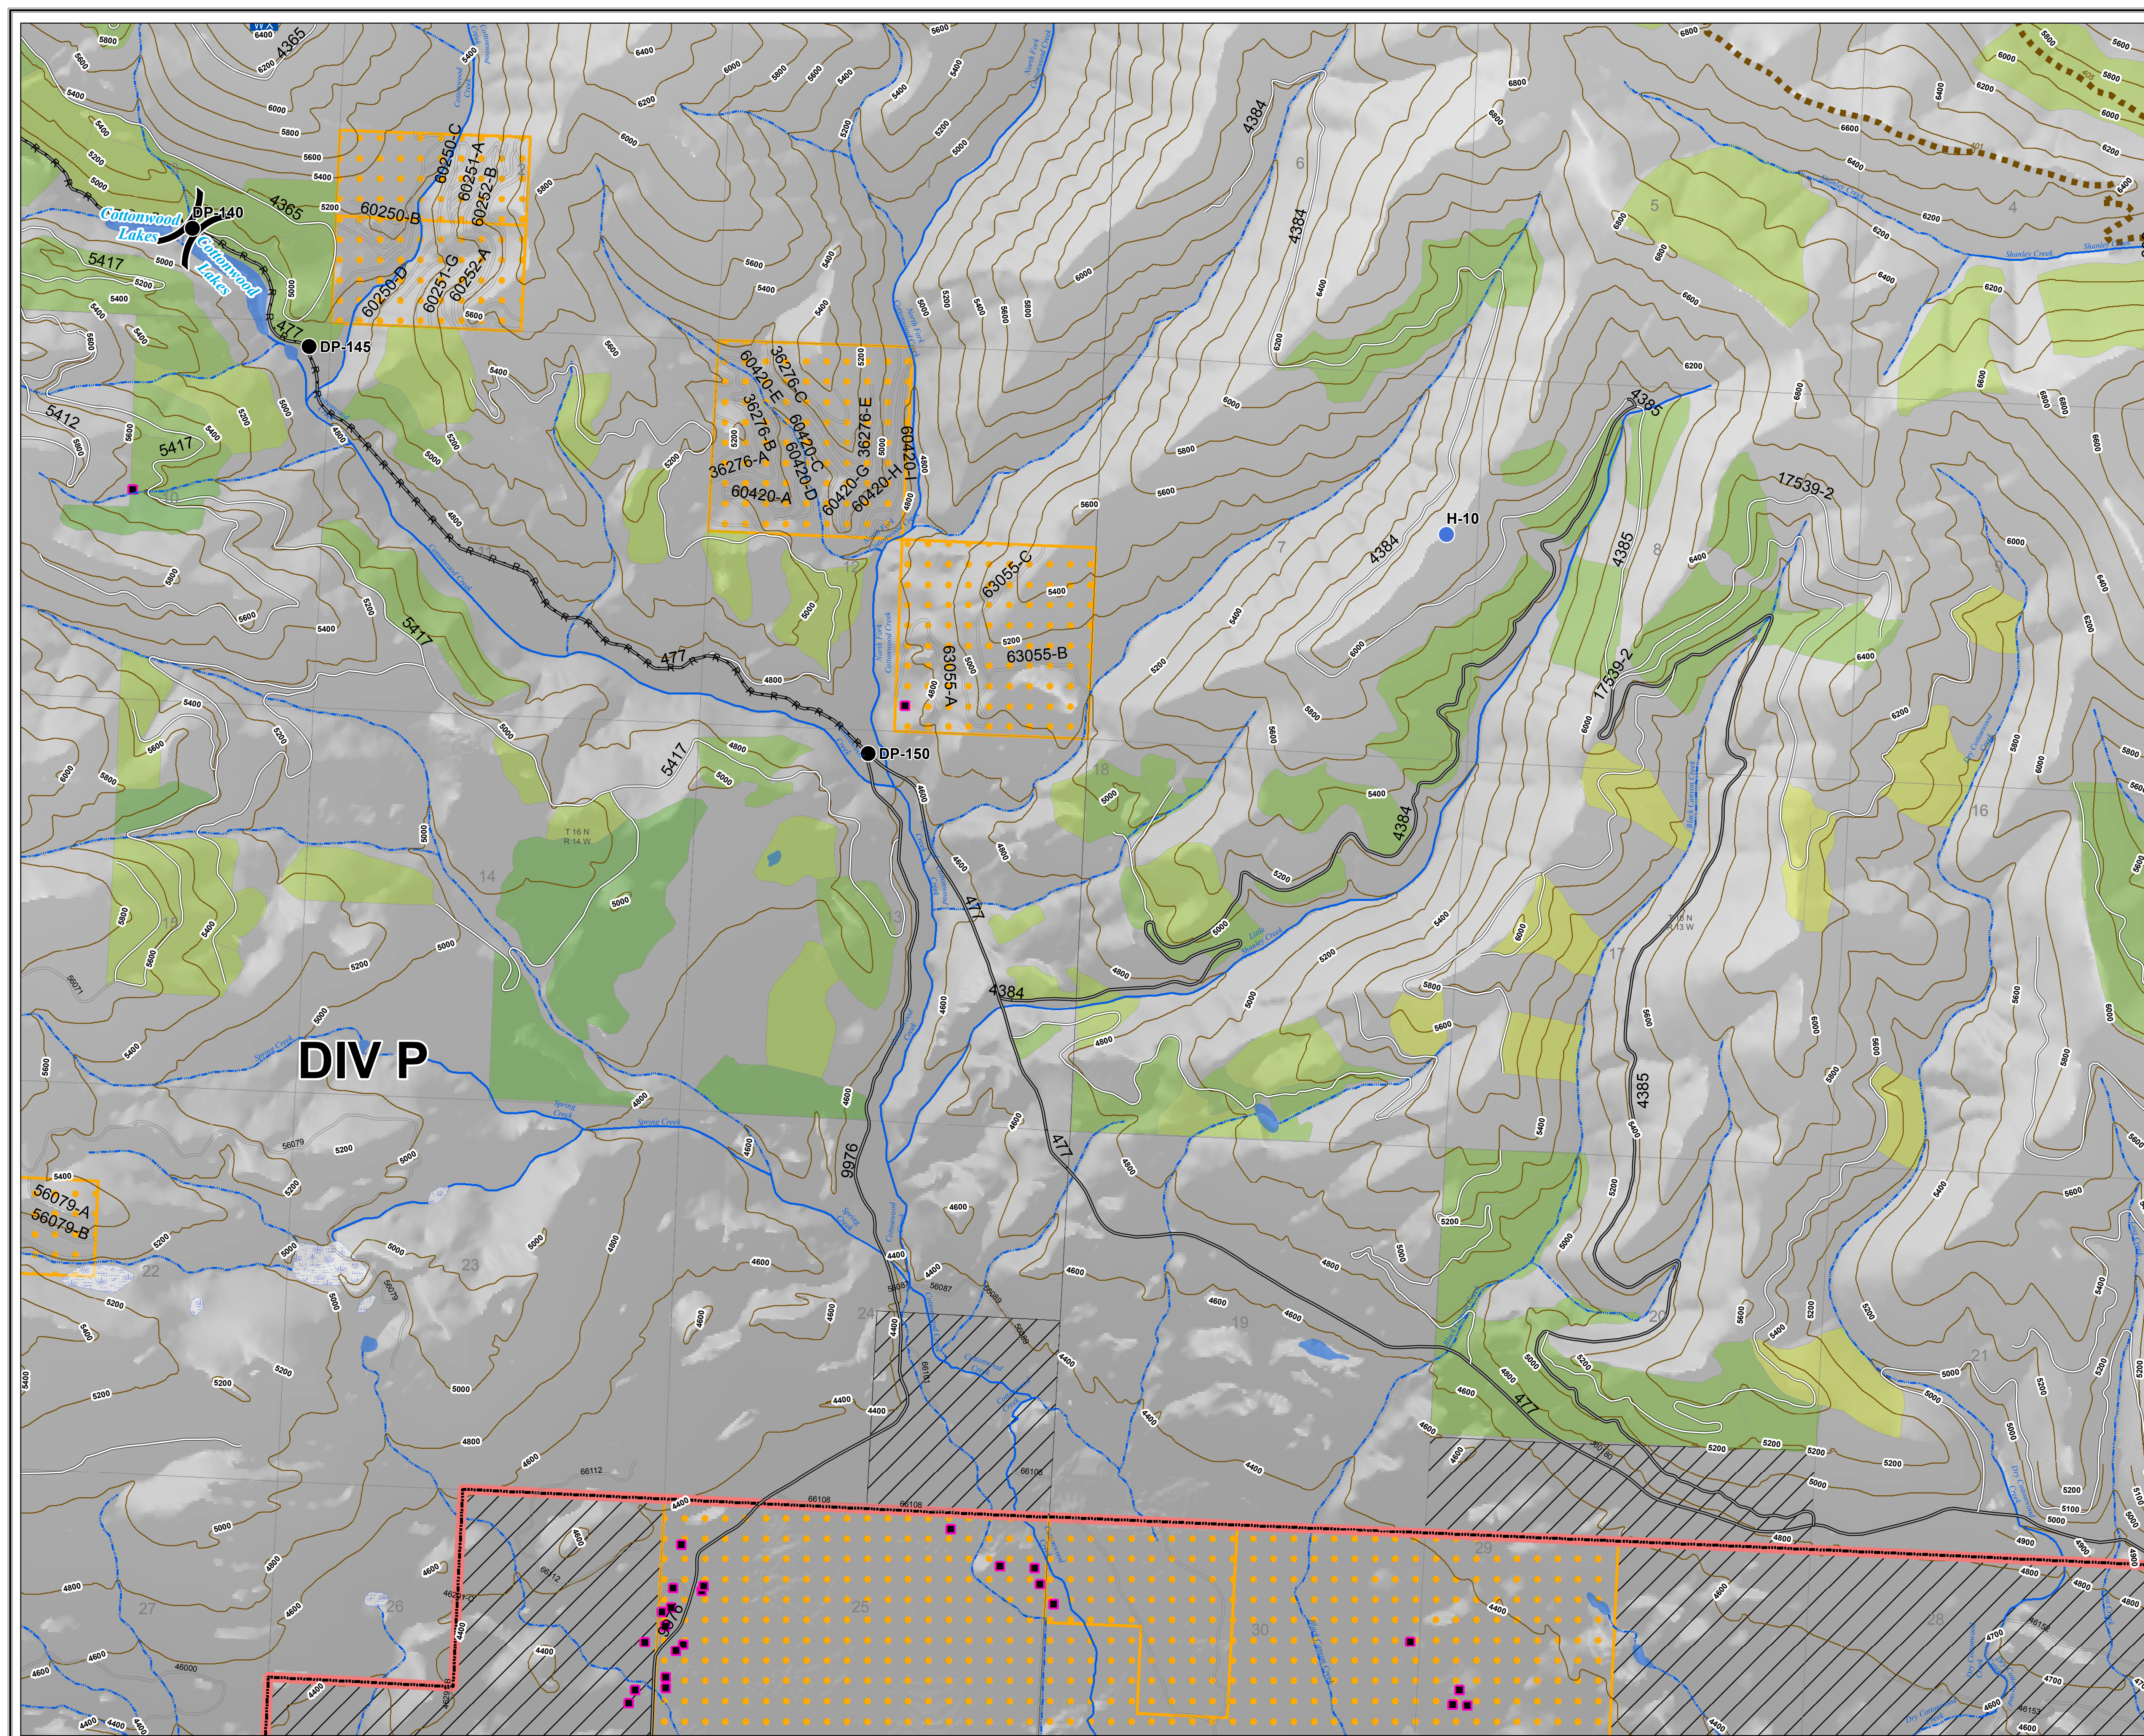

Rice Ridge Fire

MT-LNF-001464

OPS Map

DIV P - West

August 18, 2017

12,861 Acres (IR Flight 8/17/17 @ 2316)

DIV P

Legend

- Drop Point
- Helispot
- WX Mobile Weather Unit
- () Division

R · R · R · R Road as Completed Line