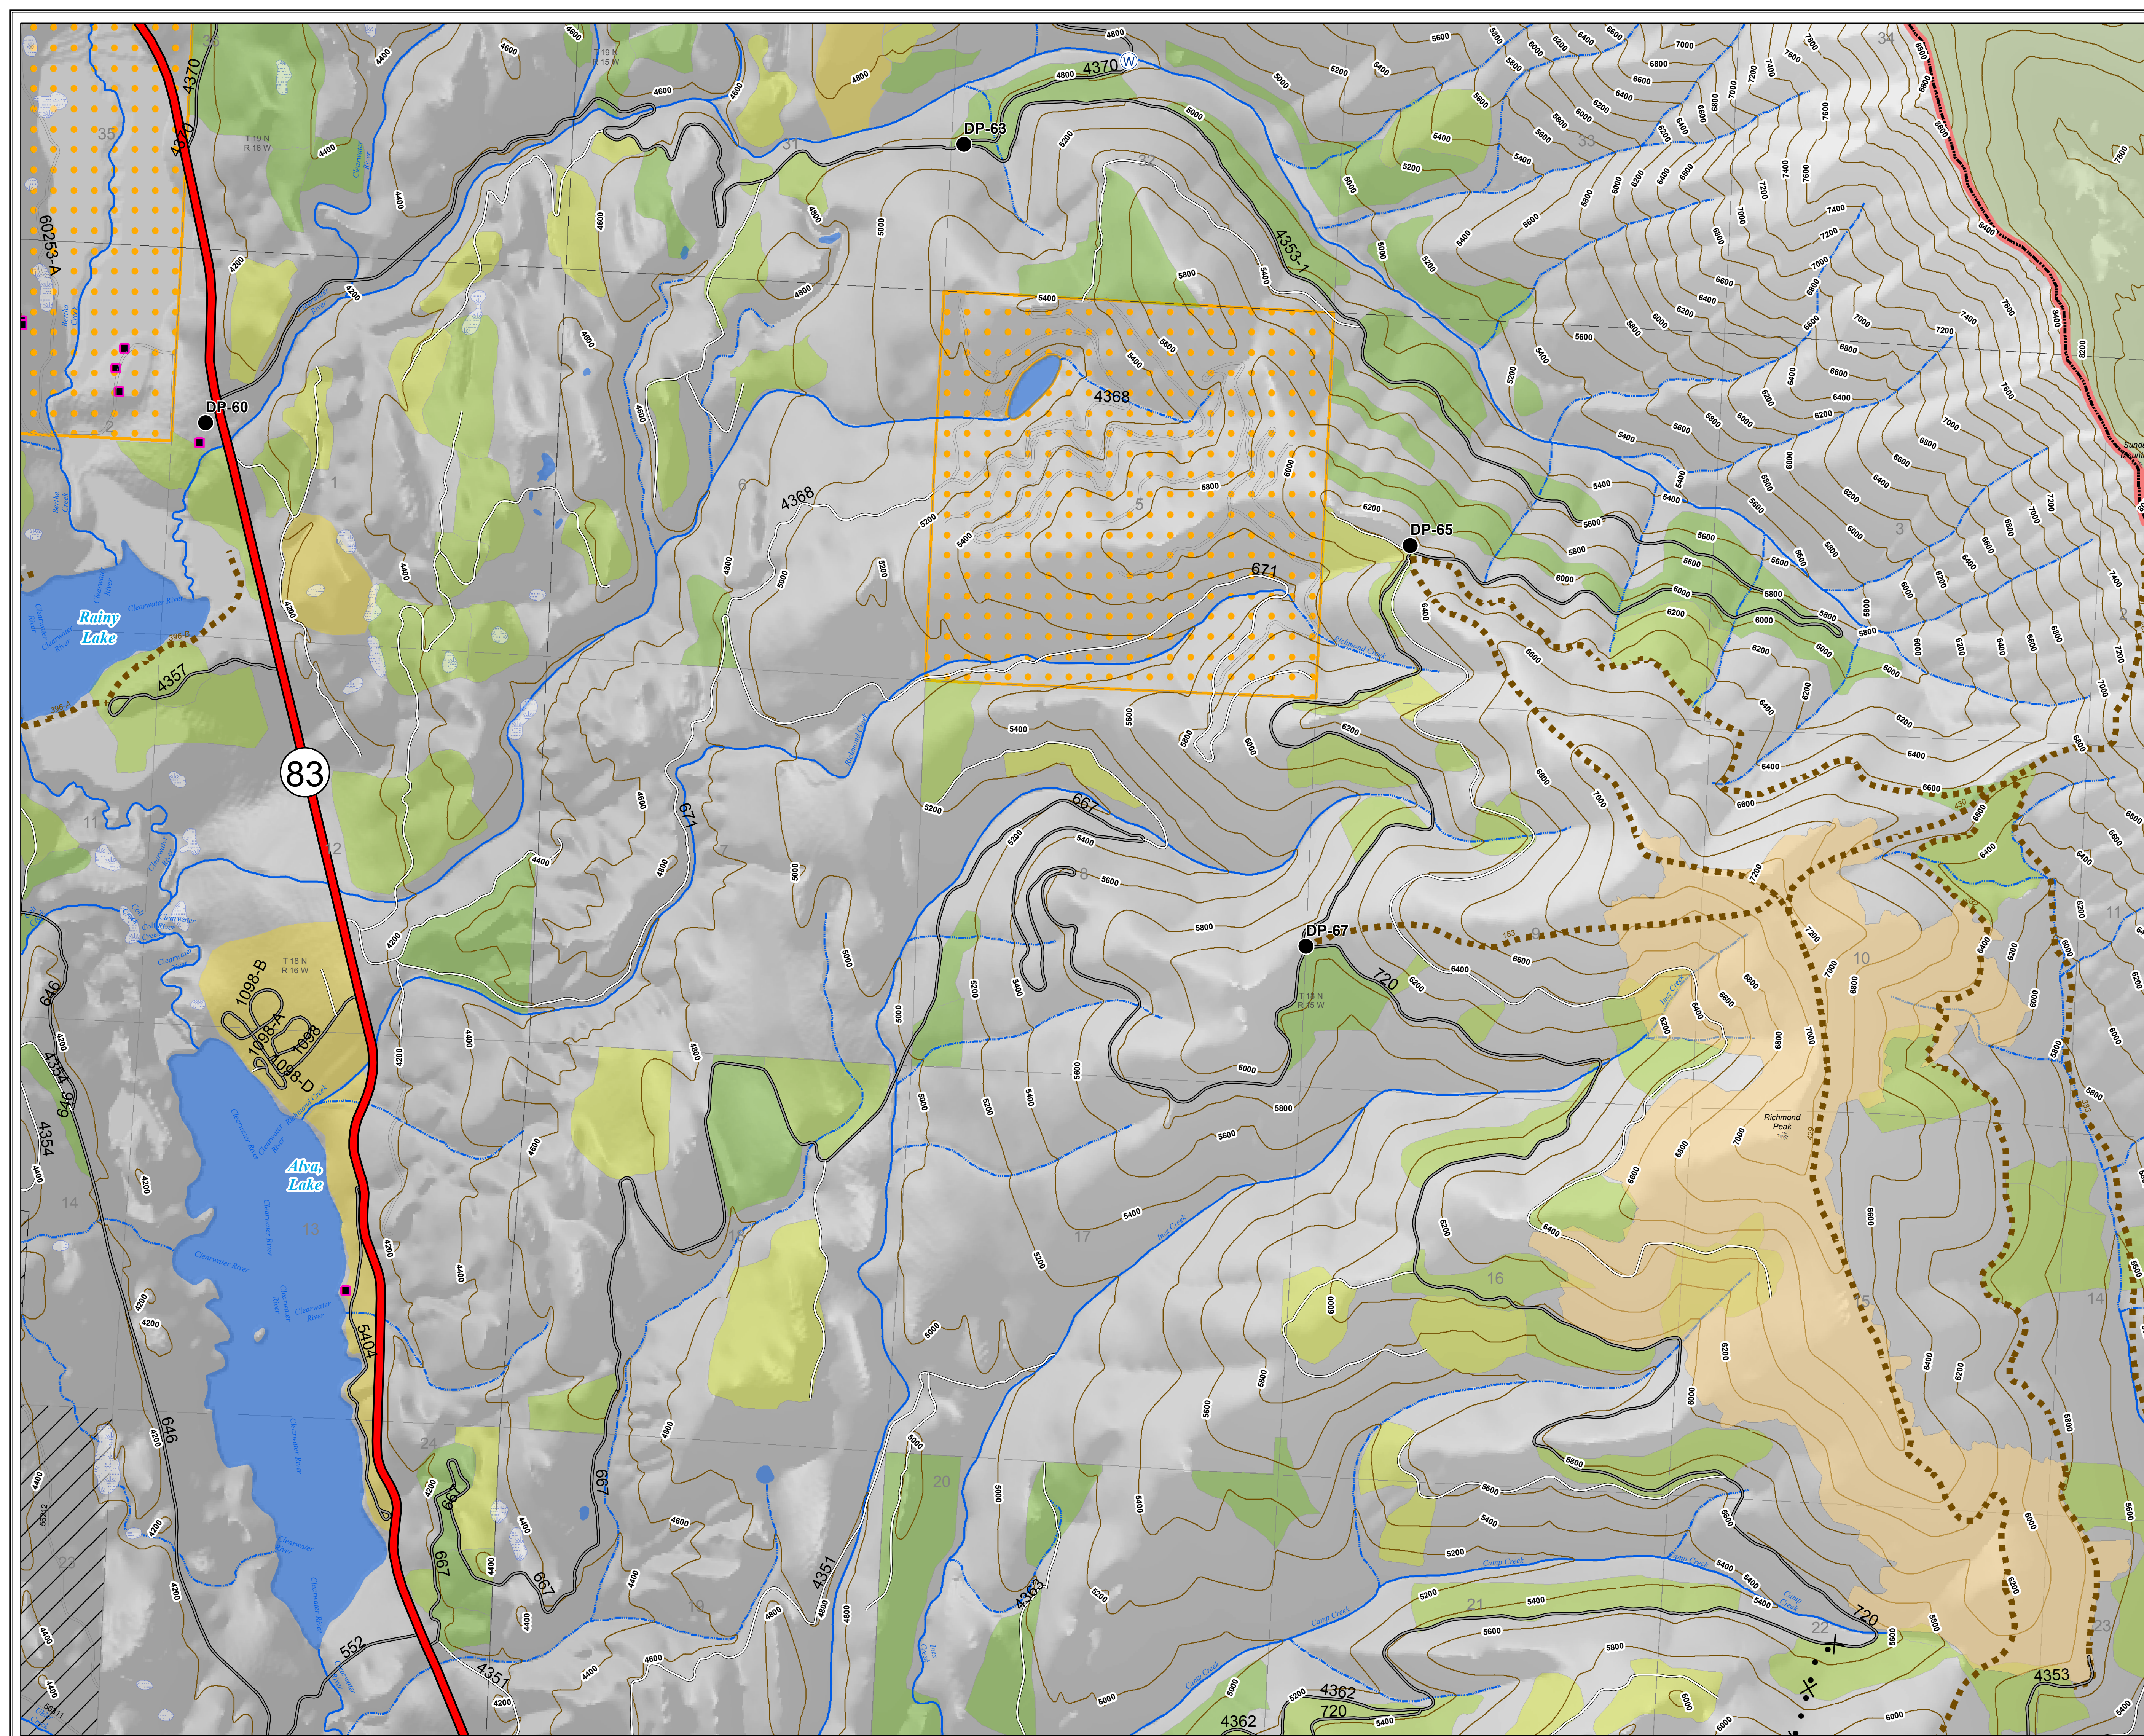

Rice Ridge Fire

MT-LNF-001464

OPS Map

North Ops

August 18, 2017

12,861 Acres (IR Flight 8/17/17 @ 2316)

Legend

- Drop Point
- Ⓜ Water Source
- ⊗ • ⊗ Proposed Dozer Line