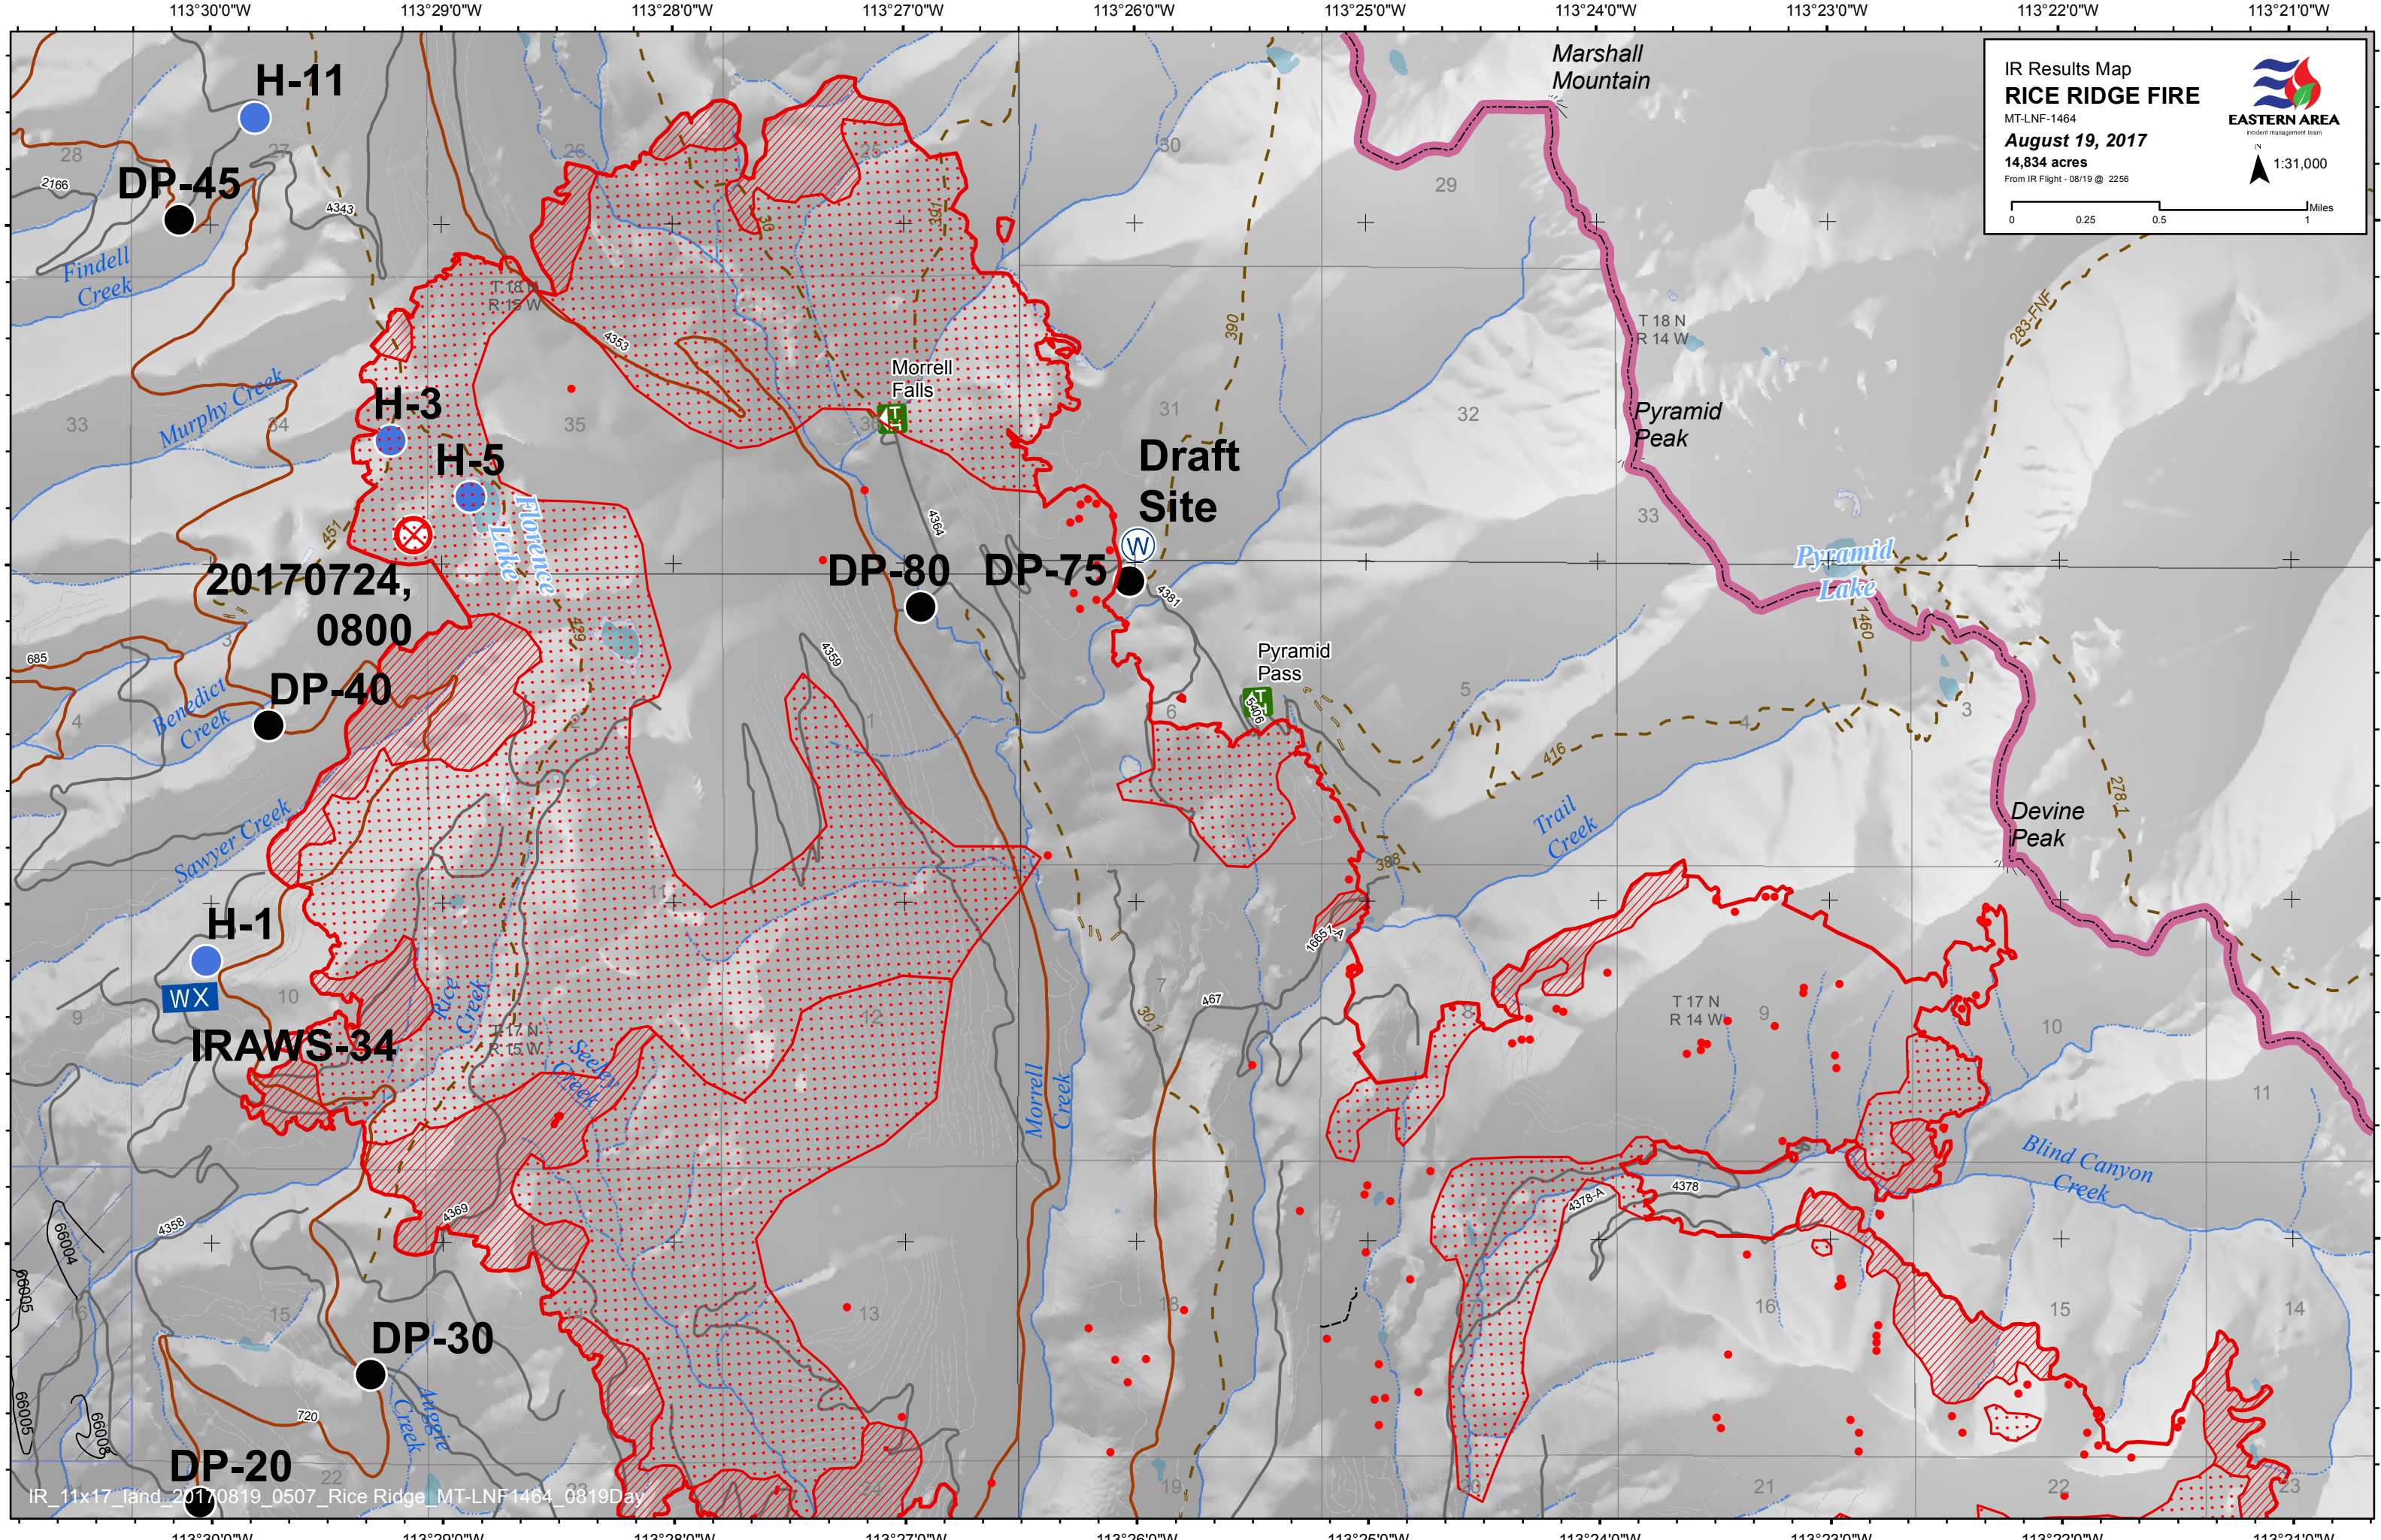

IR Results Map
RICE RIDGE FIRE
 MT-LNF-1464
August 19, 2017
 14,834 acres
 From IR Flight - 08/19 @ 2256

EASTERN AREA
 incident management team

1:31,000

IR Results Map
RICE RIDGE FIRE
MT-LNF-1464
August 19, 2017
14,834 acres
From IR Flight - 08/19 @ 2256

EASTERN AREA
resident management team

1:31,000