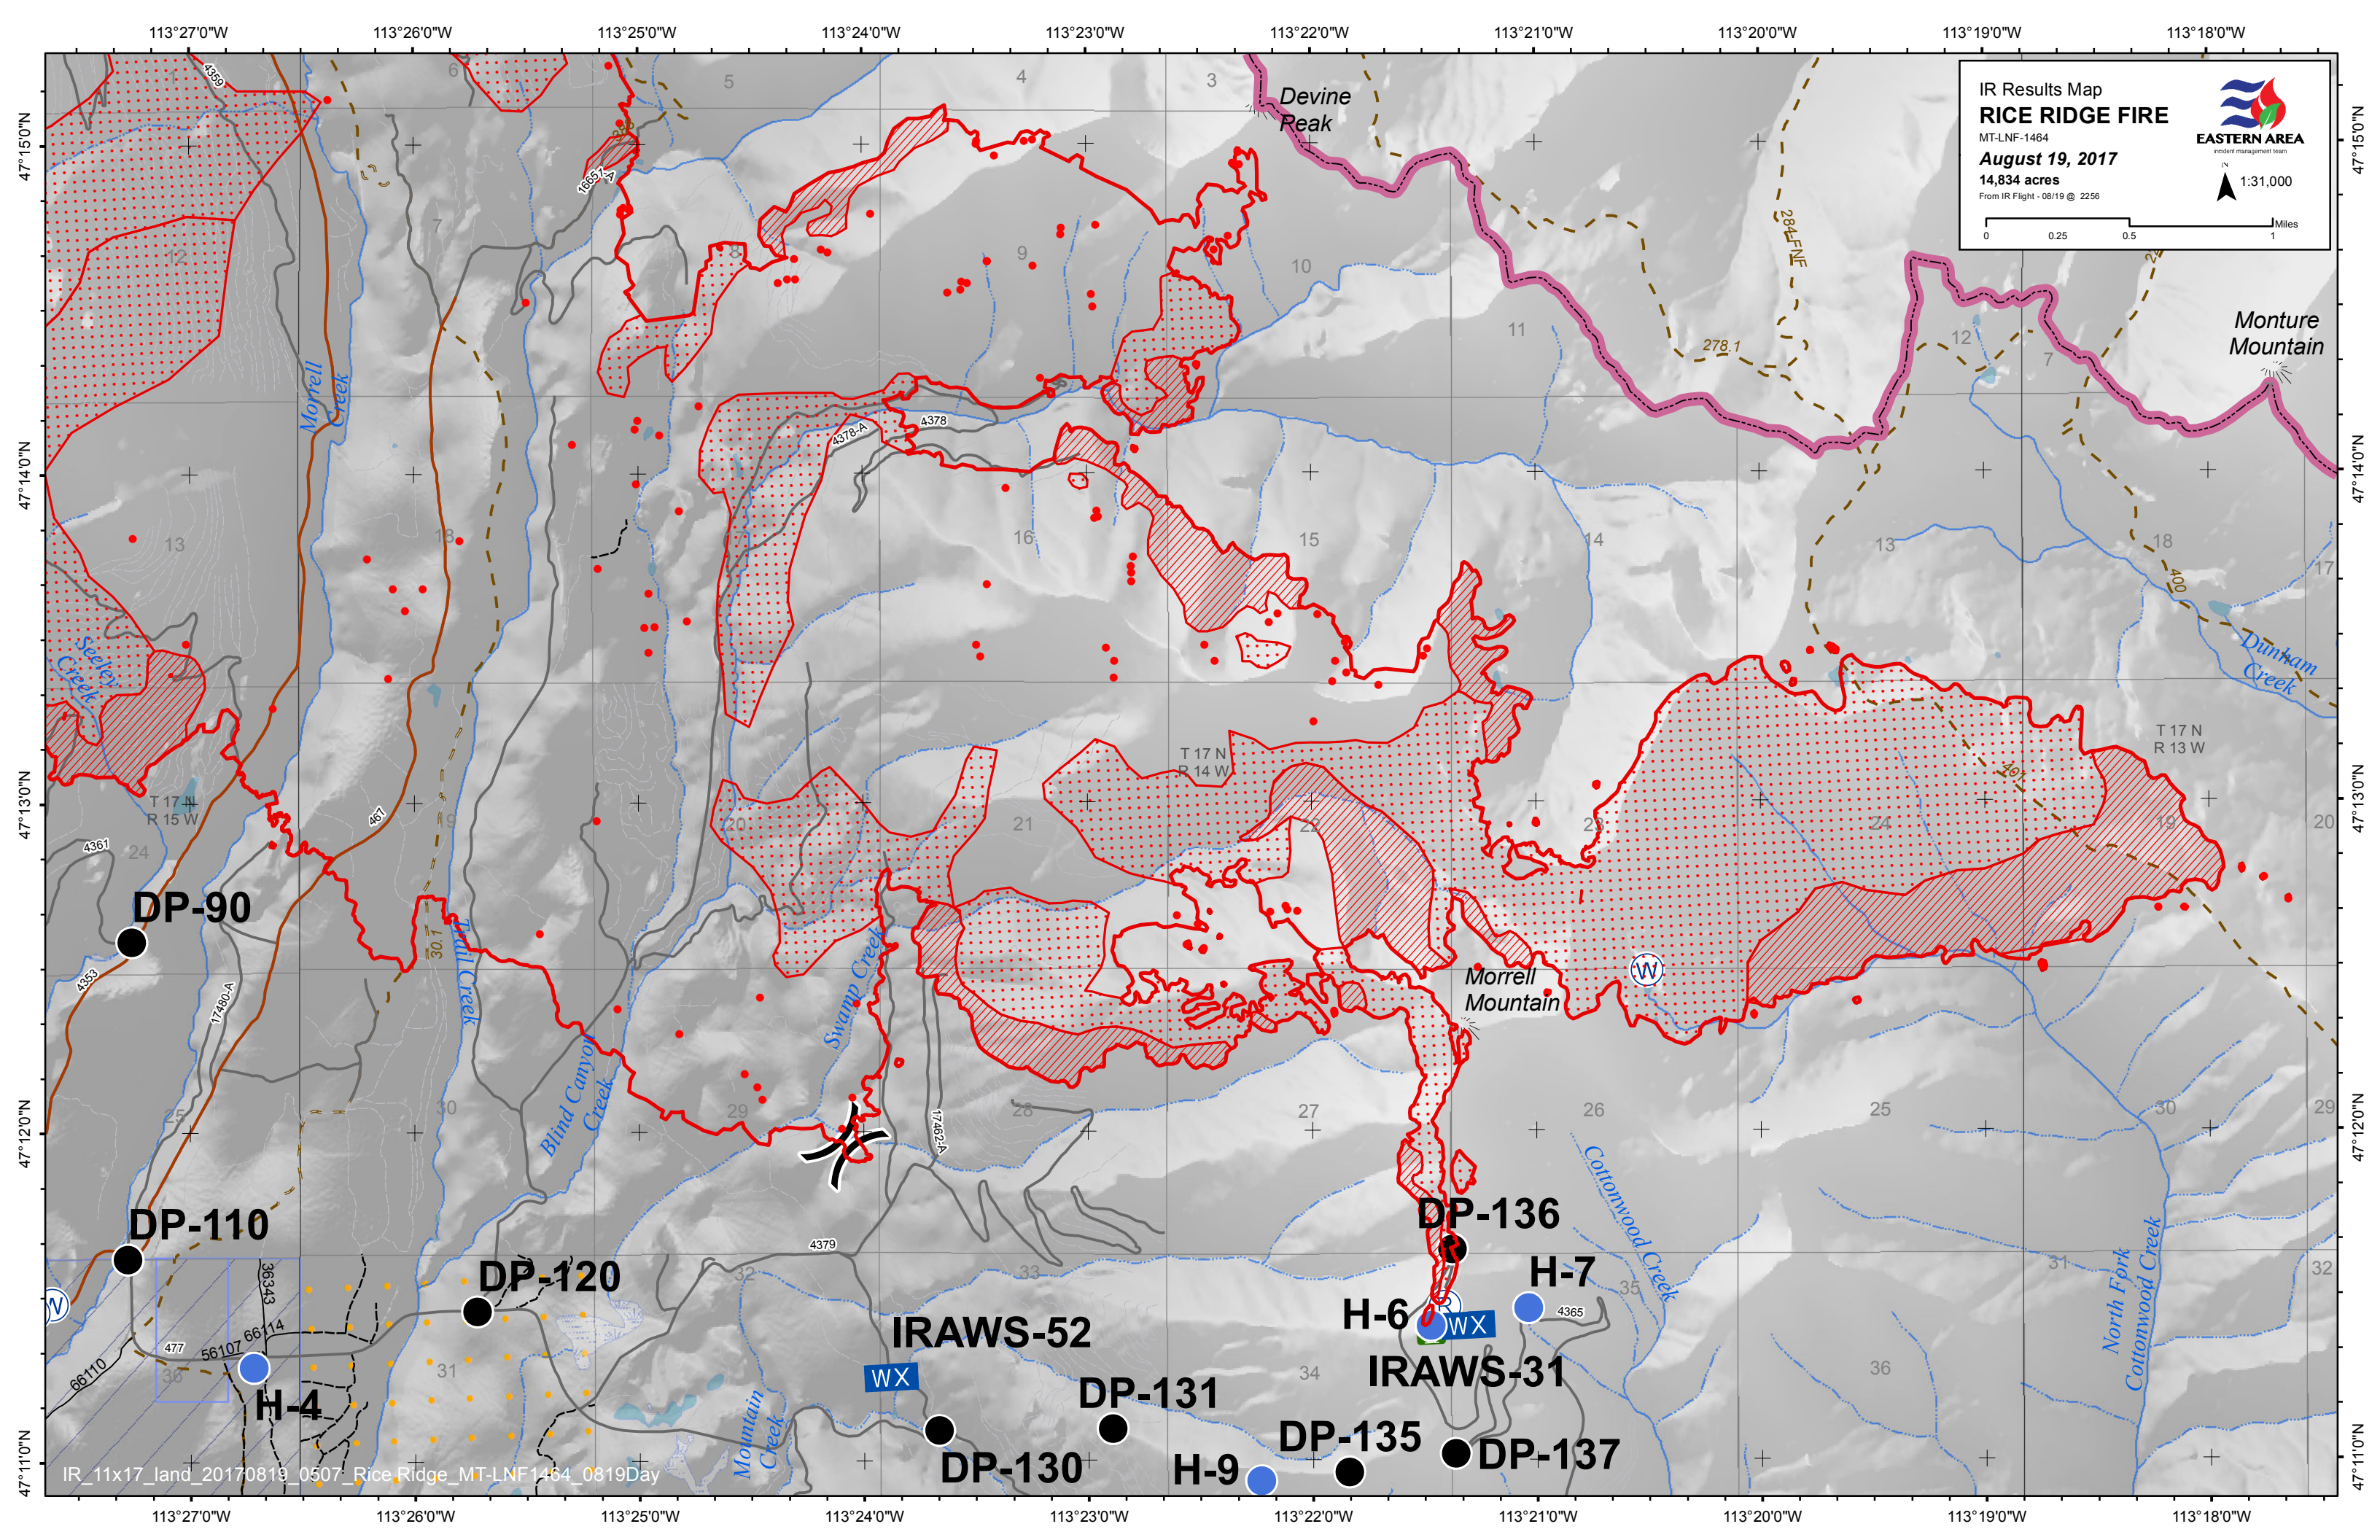

IR Results Map
RICE RIDGE FIRE
 MT-LNF-1464
August 19, 2017
 14,834 acres
 From IR Flight - 08/19 @ 2256

EASTERN AREA
 incident management team

1:31,000

IR Results Map
RICE RIDGE FIRE
MT-LNF-1464
August 19, 2017
14,834 acres
From IR Flight - 08/19 @ 2256

EASTERN AREA
resident management team

1:31,000