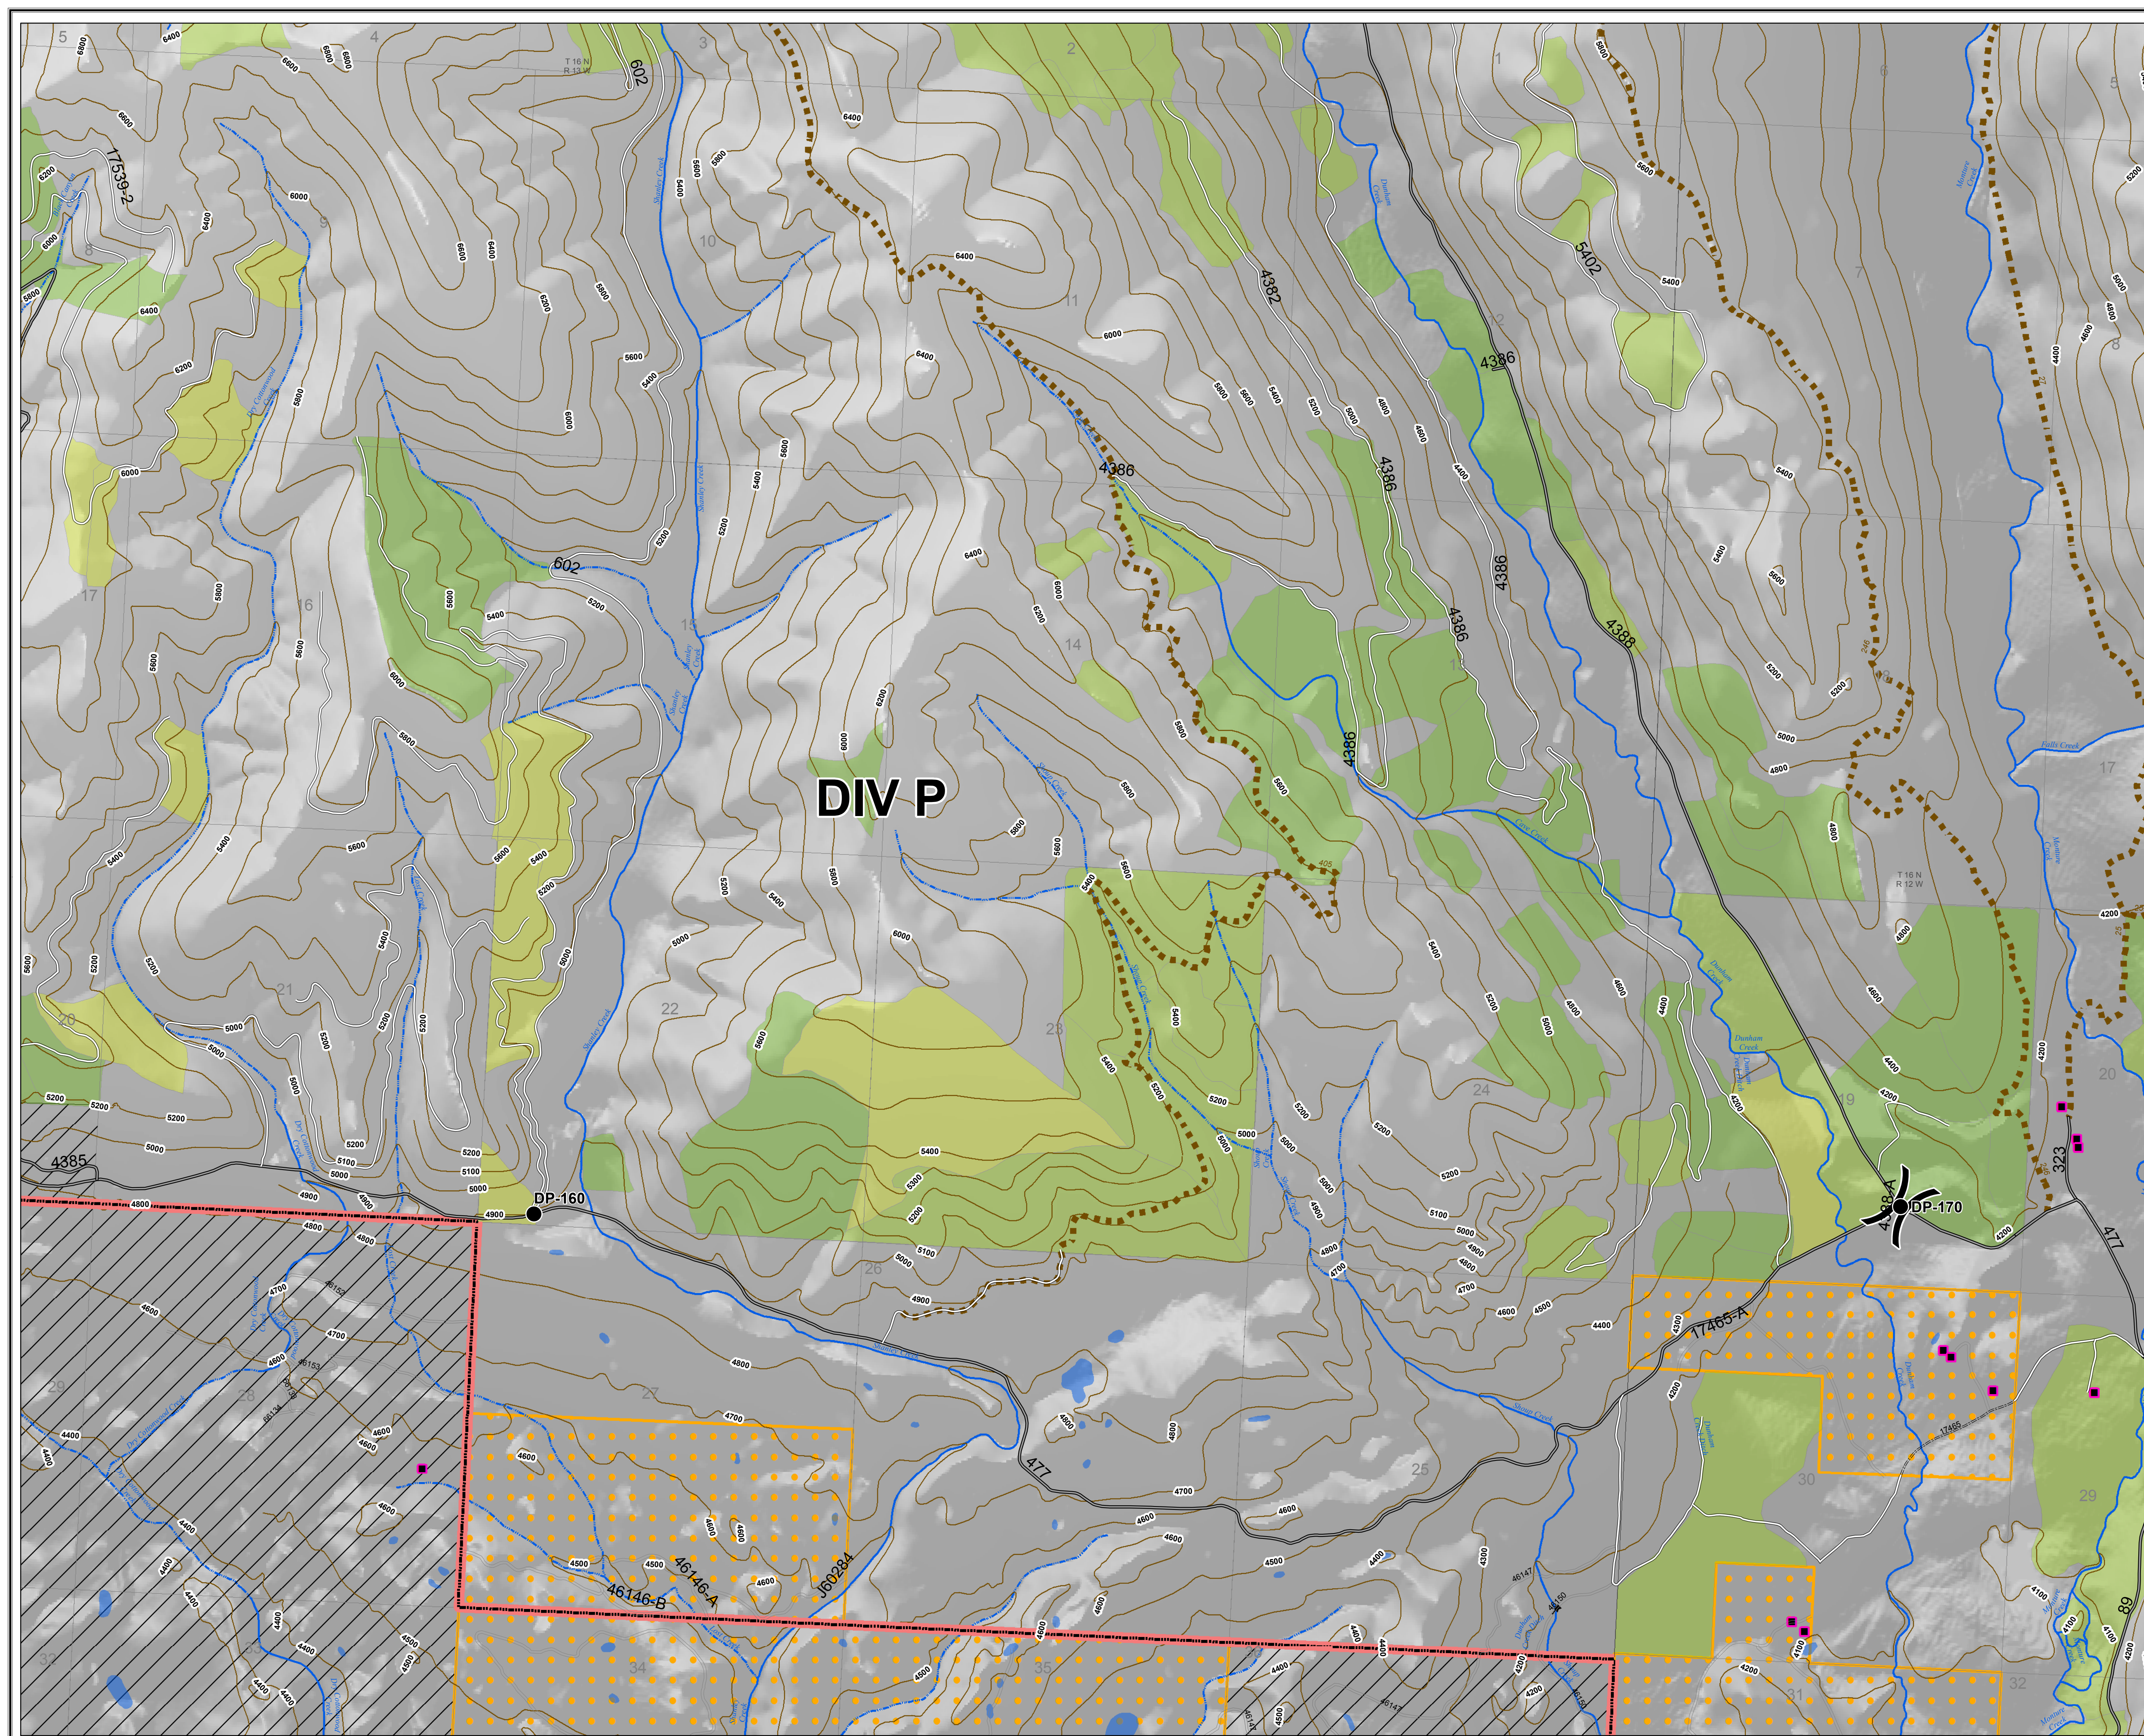

Rice Ridge Fire

MT-LNF-001464

OPS Map

DIV P - East

August 19, 2017

14,834 Acres (IR Flight 8/18/17 @ 2256)

DIV P

Legend

- Drop Point
- () Division

0 0.25 0.5 1 Miles