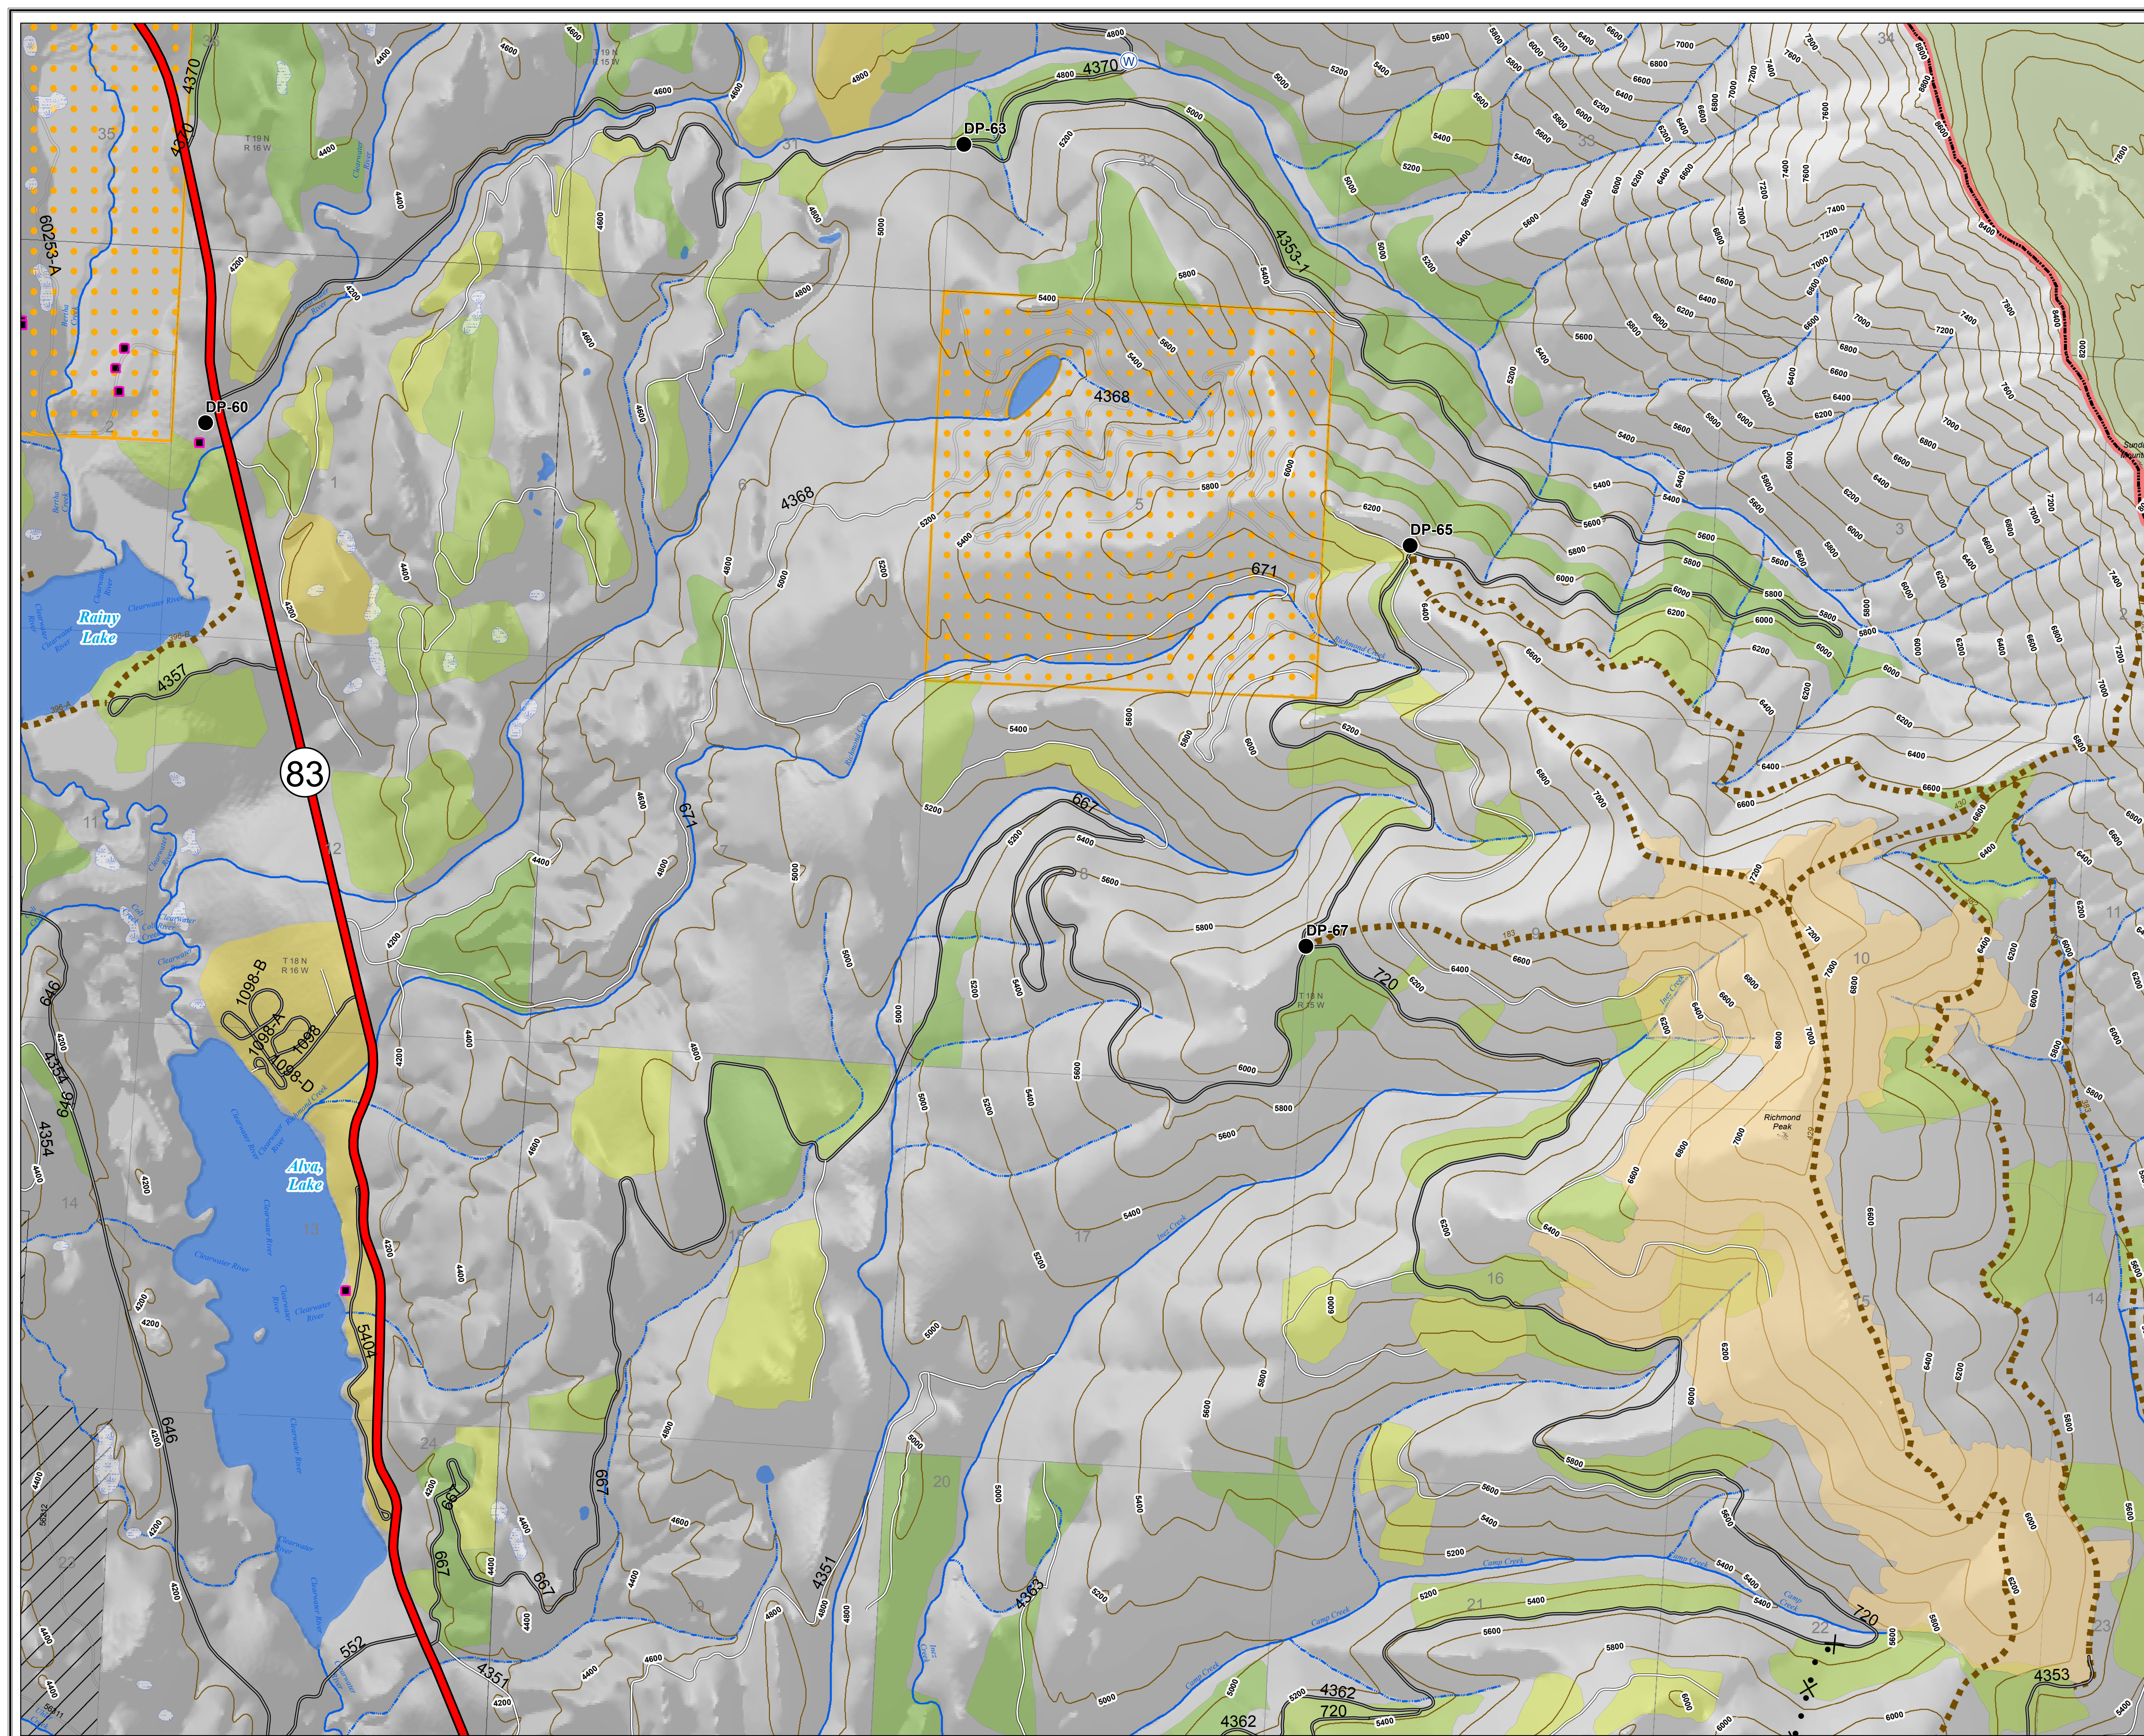

Rice Ridge Fire

MT-LNF-001464

OPS Map

North Ops

August 19, 2017

14,834 Acres (IR Flight 8/18/17 @ 2256)

Legend

- Drop Point
- Ⓜ Water Source
- ✕ • ✕ Proposed Dozer Line