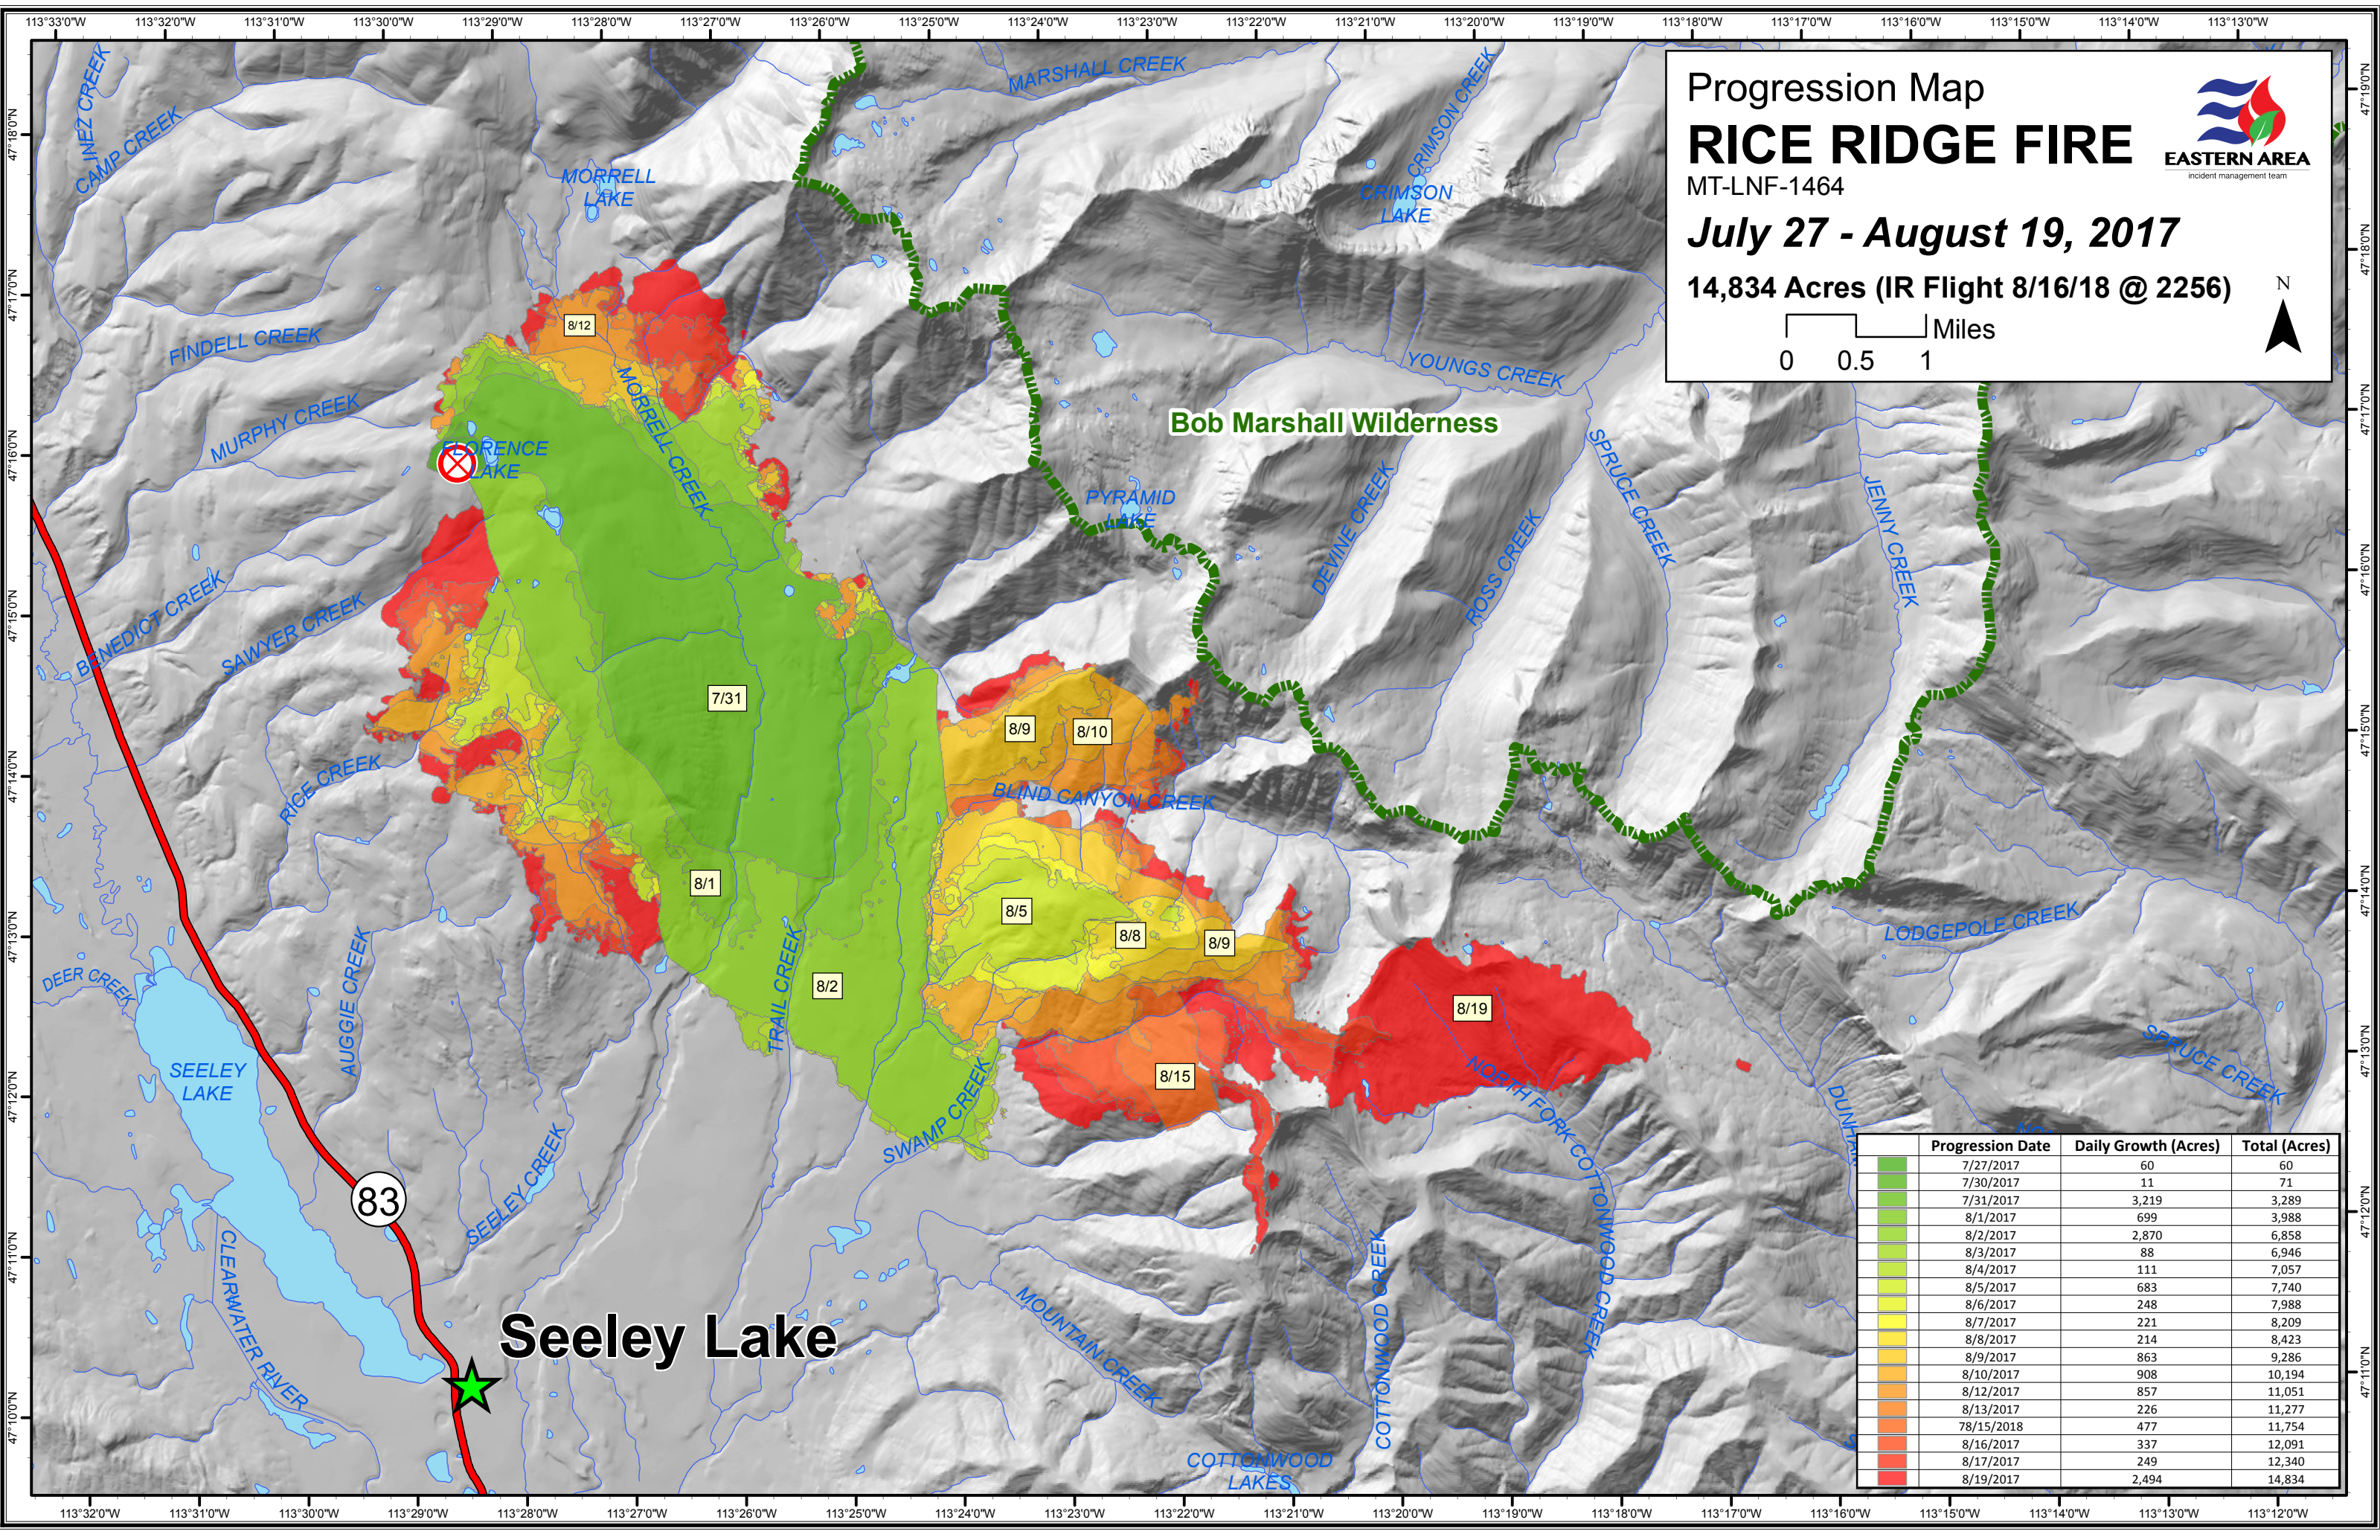

Progression Map
RICE RIDGE FIRE
 MT-LNF-1464
July 27 - August 19, 2017
 14,834 Acres (IR Flight 8/16/18 @ 2256)

0 0.5 1 Miles

	Progression Date	Daily Growth (Acres)	Total (Acres)
	7/27/2017	60	60
	7/30/2017	11	71
	7/31/2017	3,219	3,289
	8/1/2017	699	3,988
	8/2/2017	2,870	6,858
	8/3/2017	88	6,946
	8/4/2017	111	7,057
	8/5/2017	683	7,740
	8/6/2017	248	7,988
	8/7/2017	221	8,209
	8/8/2017	214	8,423
	8/9/2017	863	9,286
	8/10/2017	908	10,194
	8/12/2017	857	11,051
	8/13/2017	226	11,277
	78/15/2018	477	11,754
	8/16/2017	337	12,091
	8/17/2017	249	12,340
	8/19/2017	2,494	14,834

Seeley Lake

83

731

Bob Marshall Wilderness