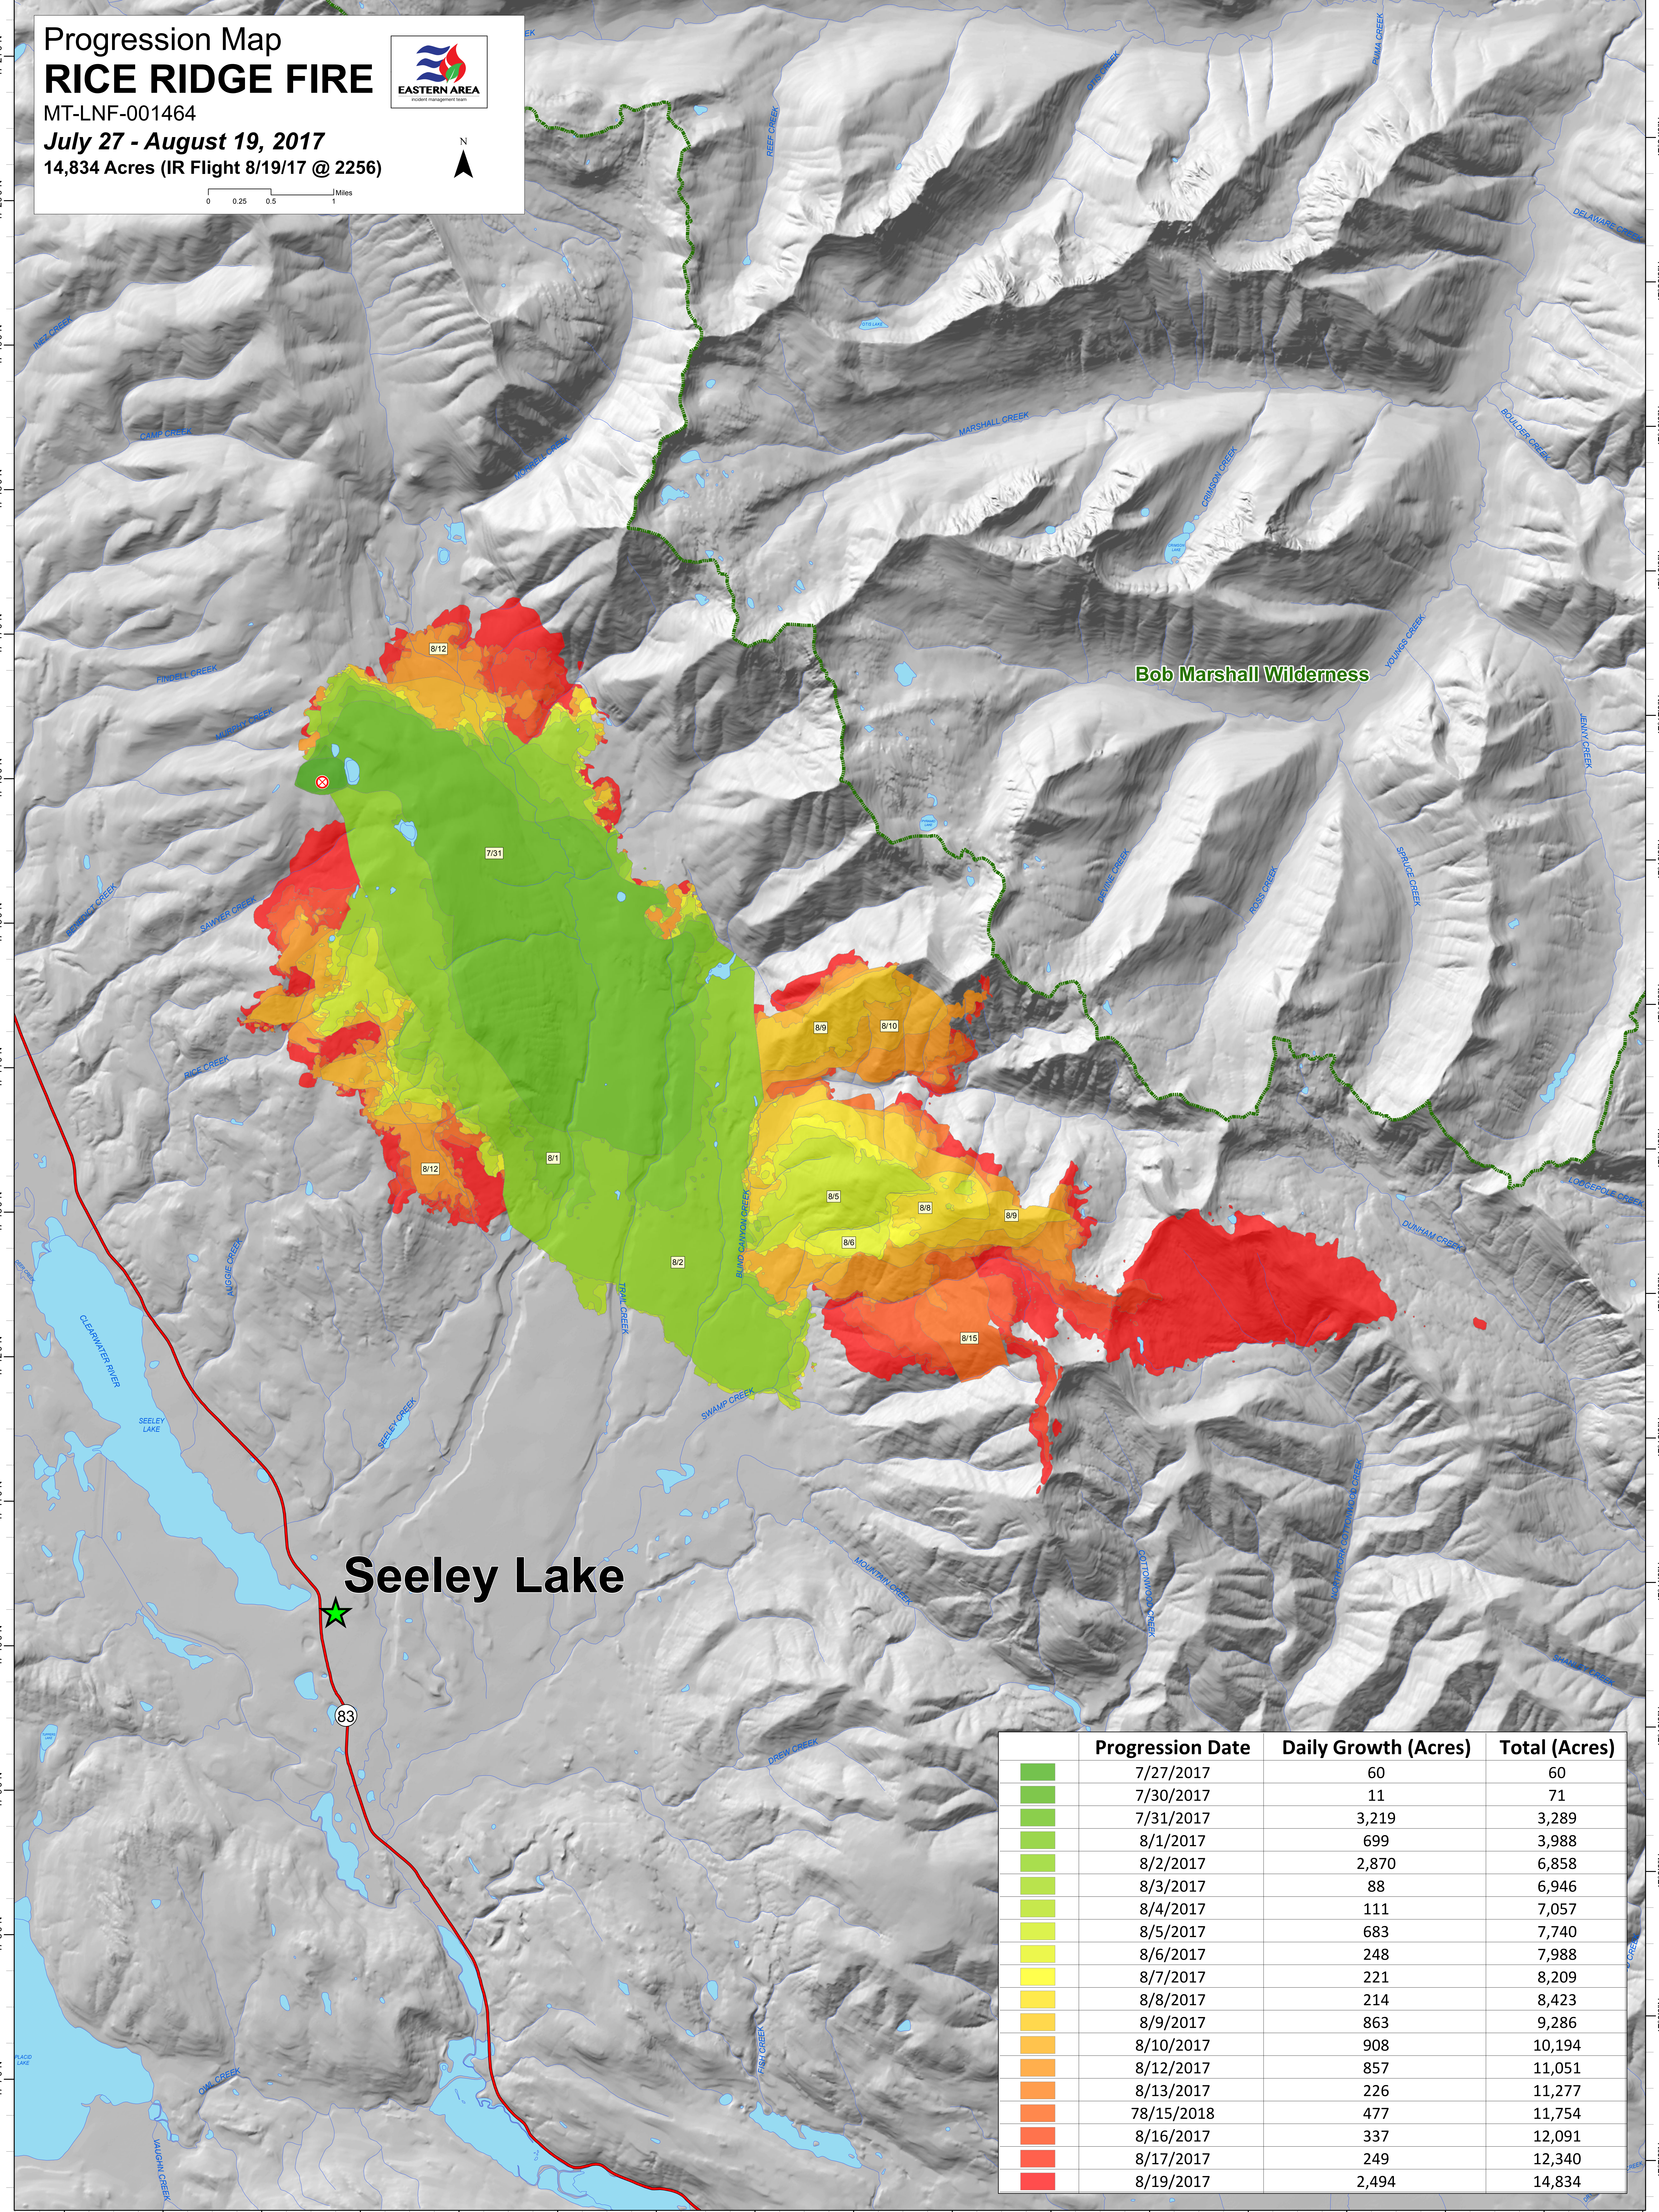

# Progression Map RICE RIDGE FIRE

MT-LNF-001464  
July 27 - August 19, 2017  
14,834 Acres (IR Flight 8/19/17 @ 2256)

Bob Marshall Wilderness

Seeley Lake

	Progression Date	Daily Growth (Acres)	Total (Acres)
	7/27/2017	60	60
	7/30/2017	11	71
	7/31/2017	3,219	3,289
	8/1/2017	699	3,988
	8/2/2017	2,870	6,858
	8/3/2017	88	6,946
	8/4/2017	111	7,057
	8/5/2017	683	7,740
	8/6/2017	248	7,988
	8/7/2017	221	8,209
	8/8/2017	214	8,423
	8/9/2017	863	9,286
	8/10/2017	908	10,194
	8/12/2017	857	11,051
	8/13/2017	226	11,277
	8/15/2017	477	11,754
	8/16/2017	337	12,091
	8/17/2017	249	12,340
	8/19/2017	2,494	14,834