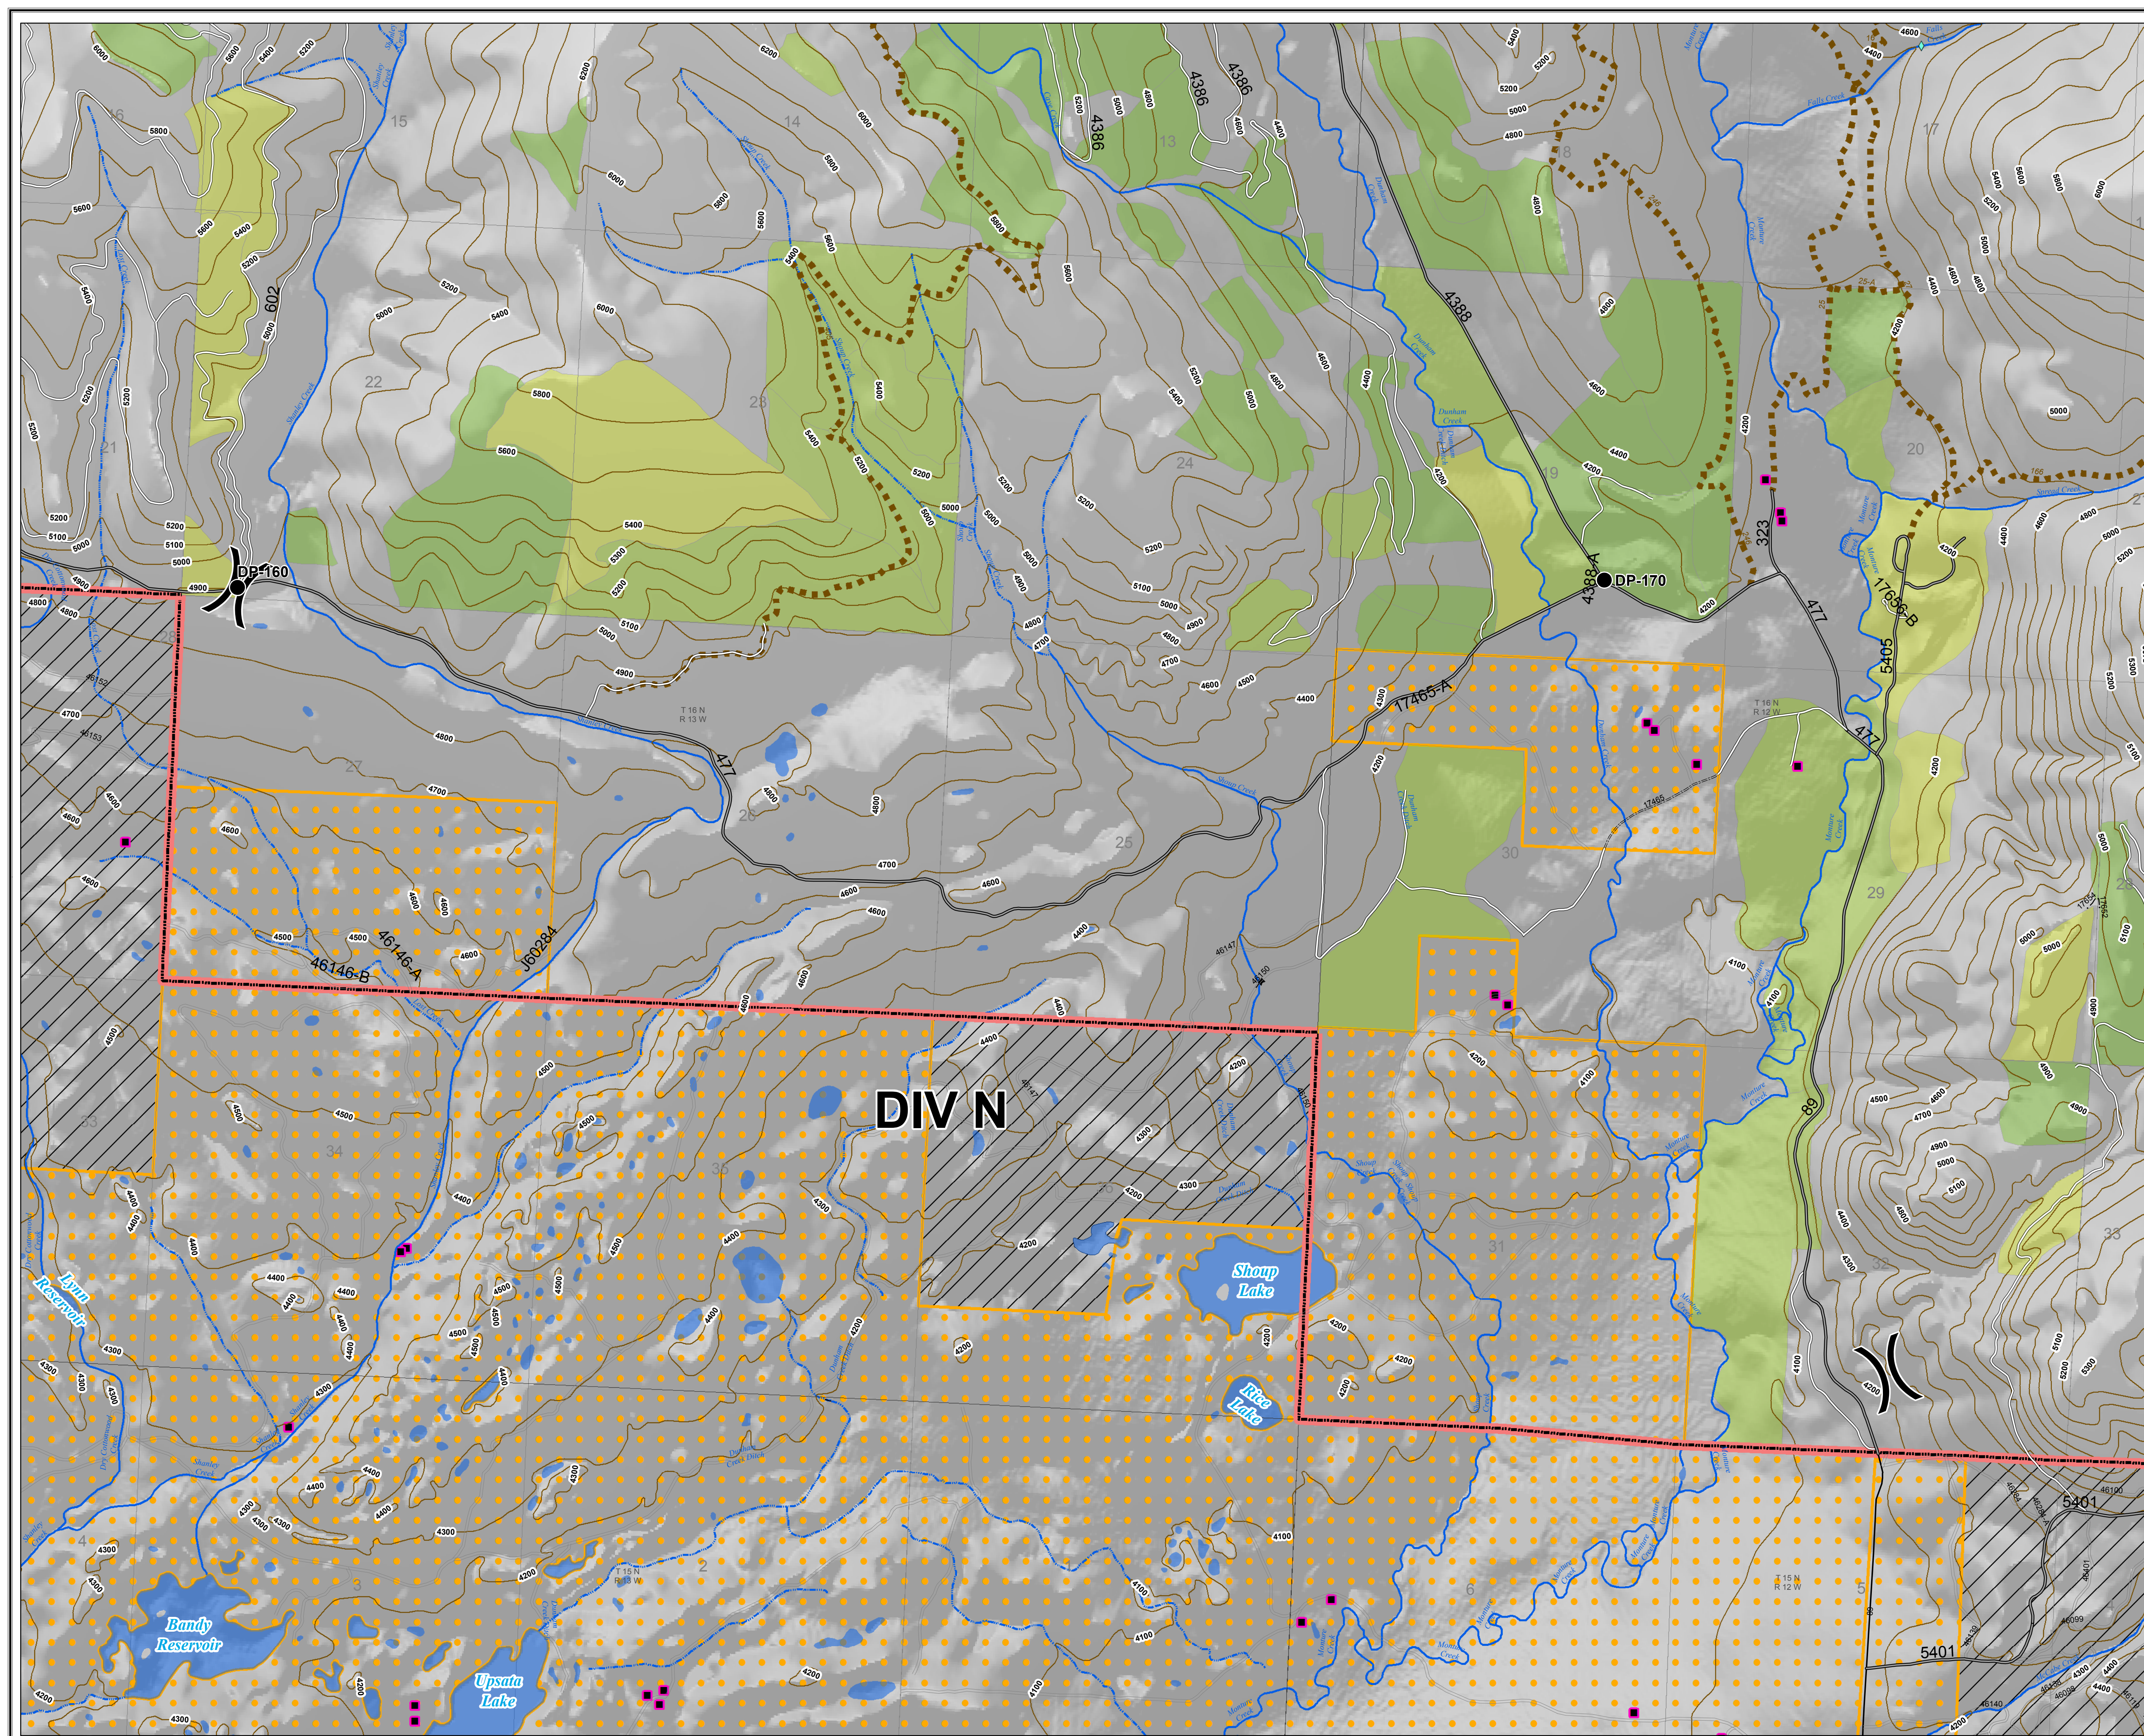

Rice Ridge Fire

MT-LNF-001464

OPS Map

DIV N

August 20, 2017

15,357 Acres (IR Flight 8/19/17 @ 2051)

Legend

- Drop Point
-) Division