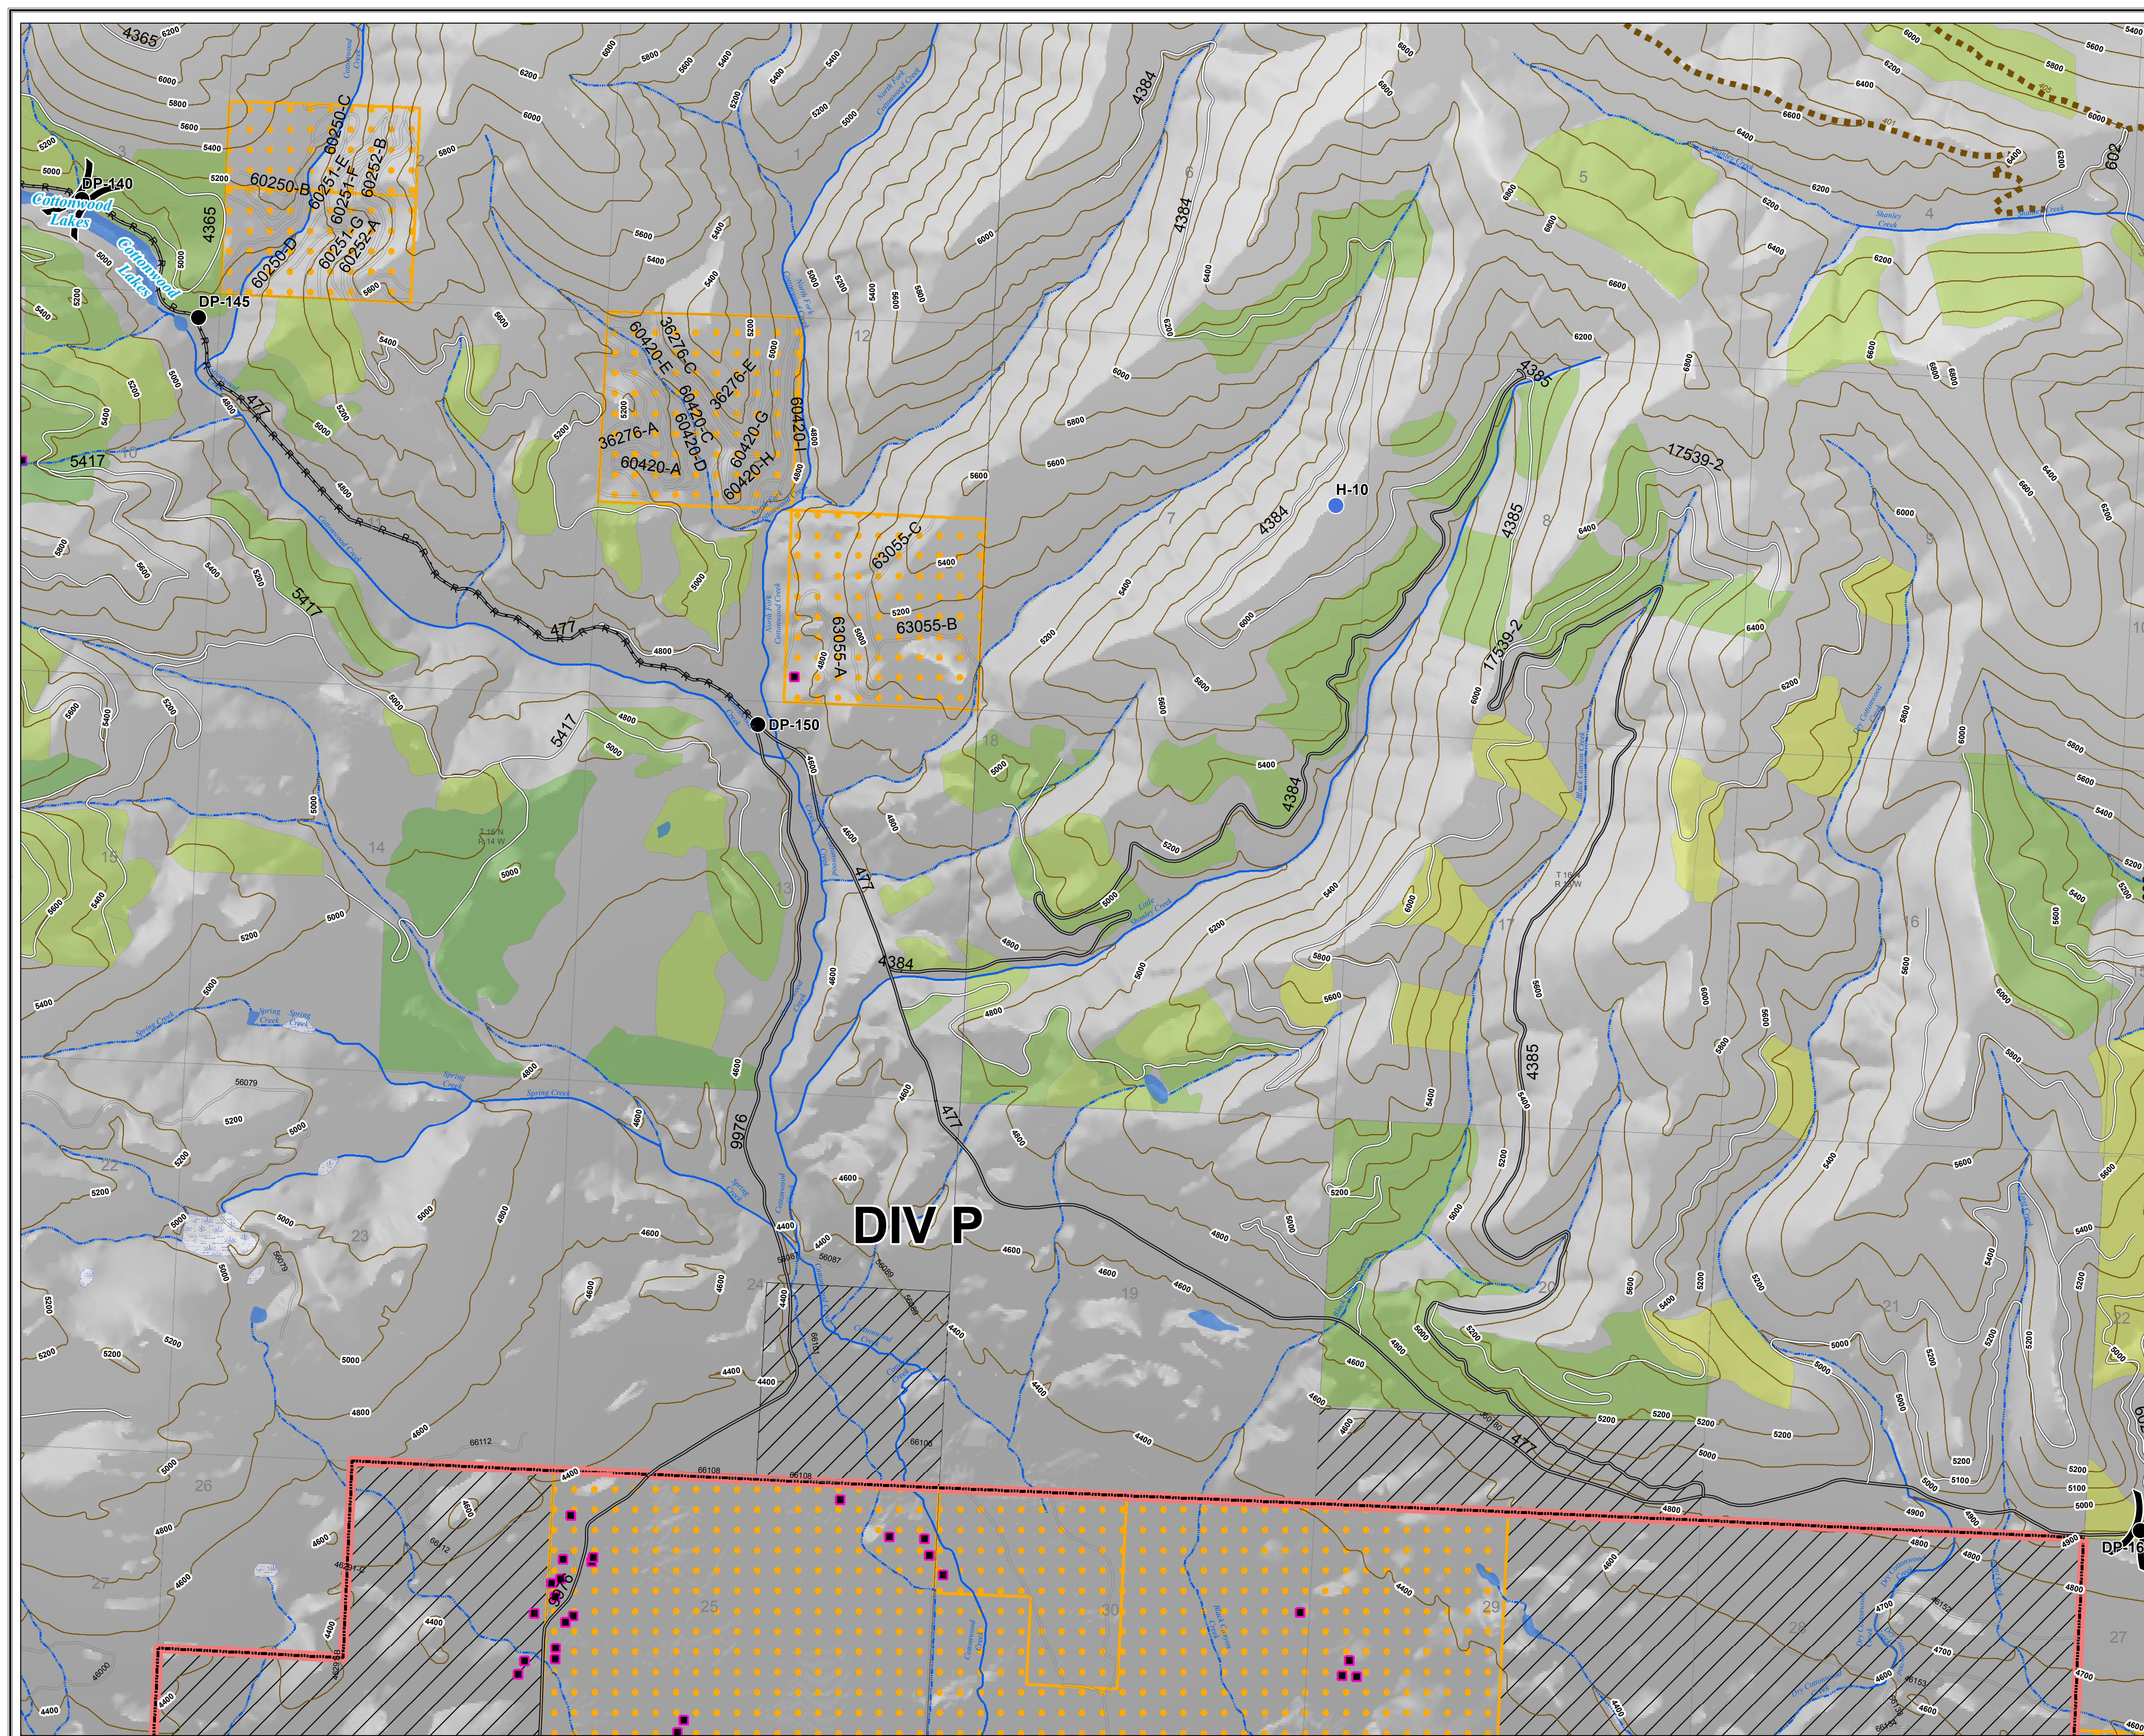

Rice Ridge Fire

MT-LNF-001464

OPS Map

DIV P

August 20, 2017

15,357 Acres (IR Flight 8/19/17 @ 2051)

Legend

● Drop Point

● Helispot

() Division

R · R · R · R Road as Completed Line

0 0.25 0.5 1 Miles