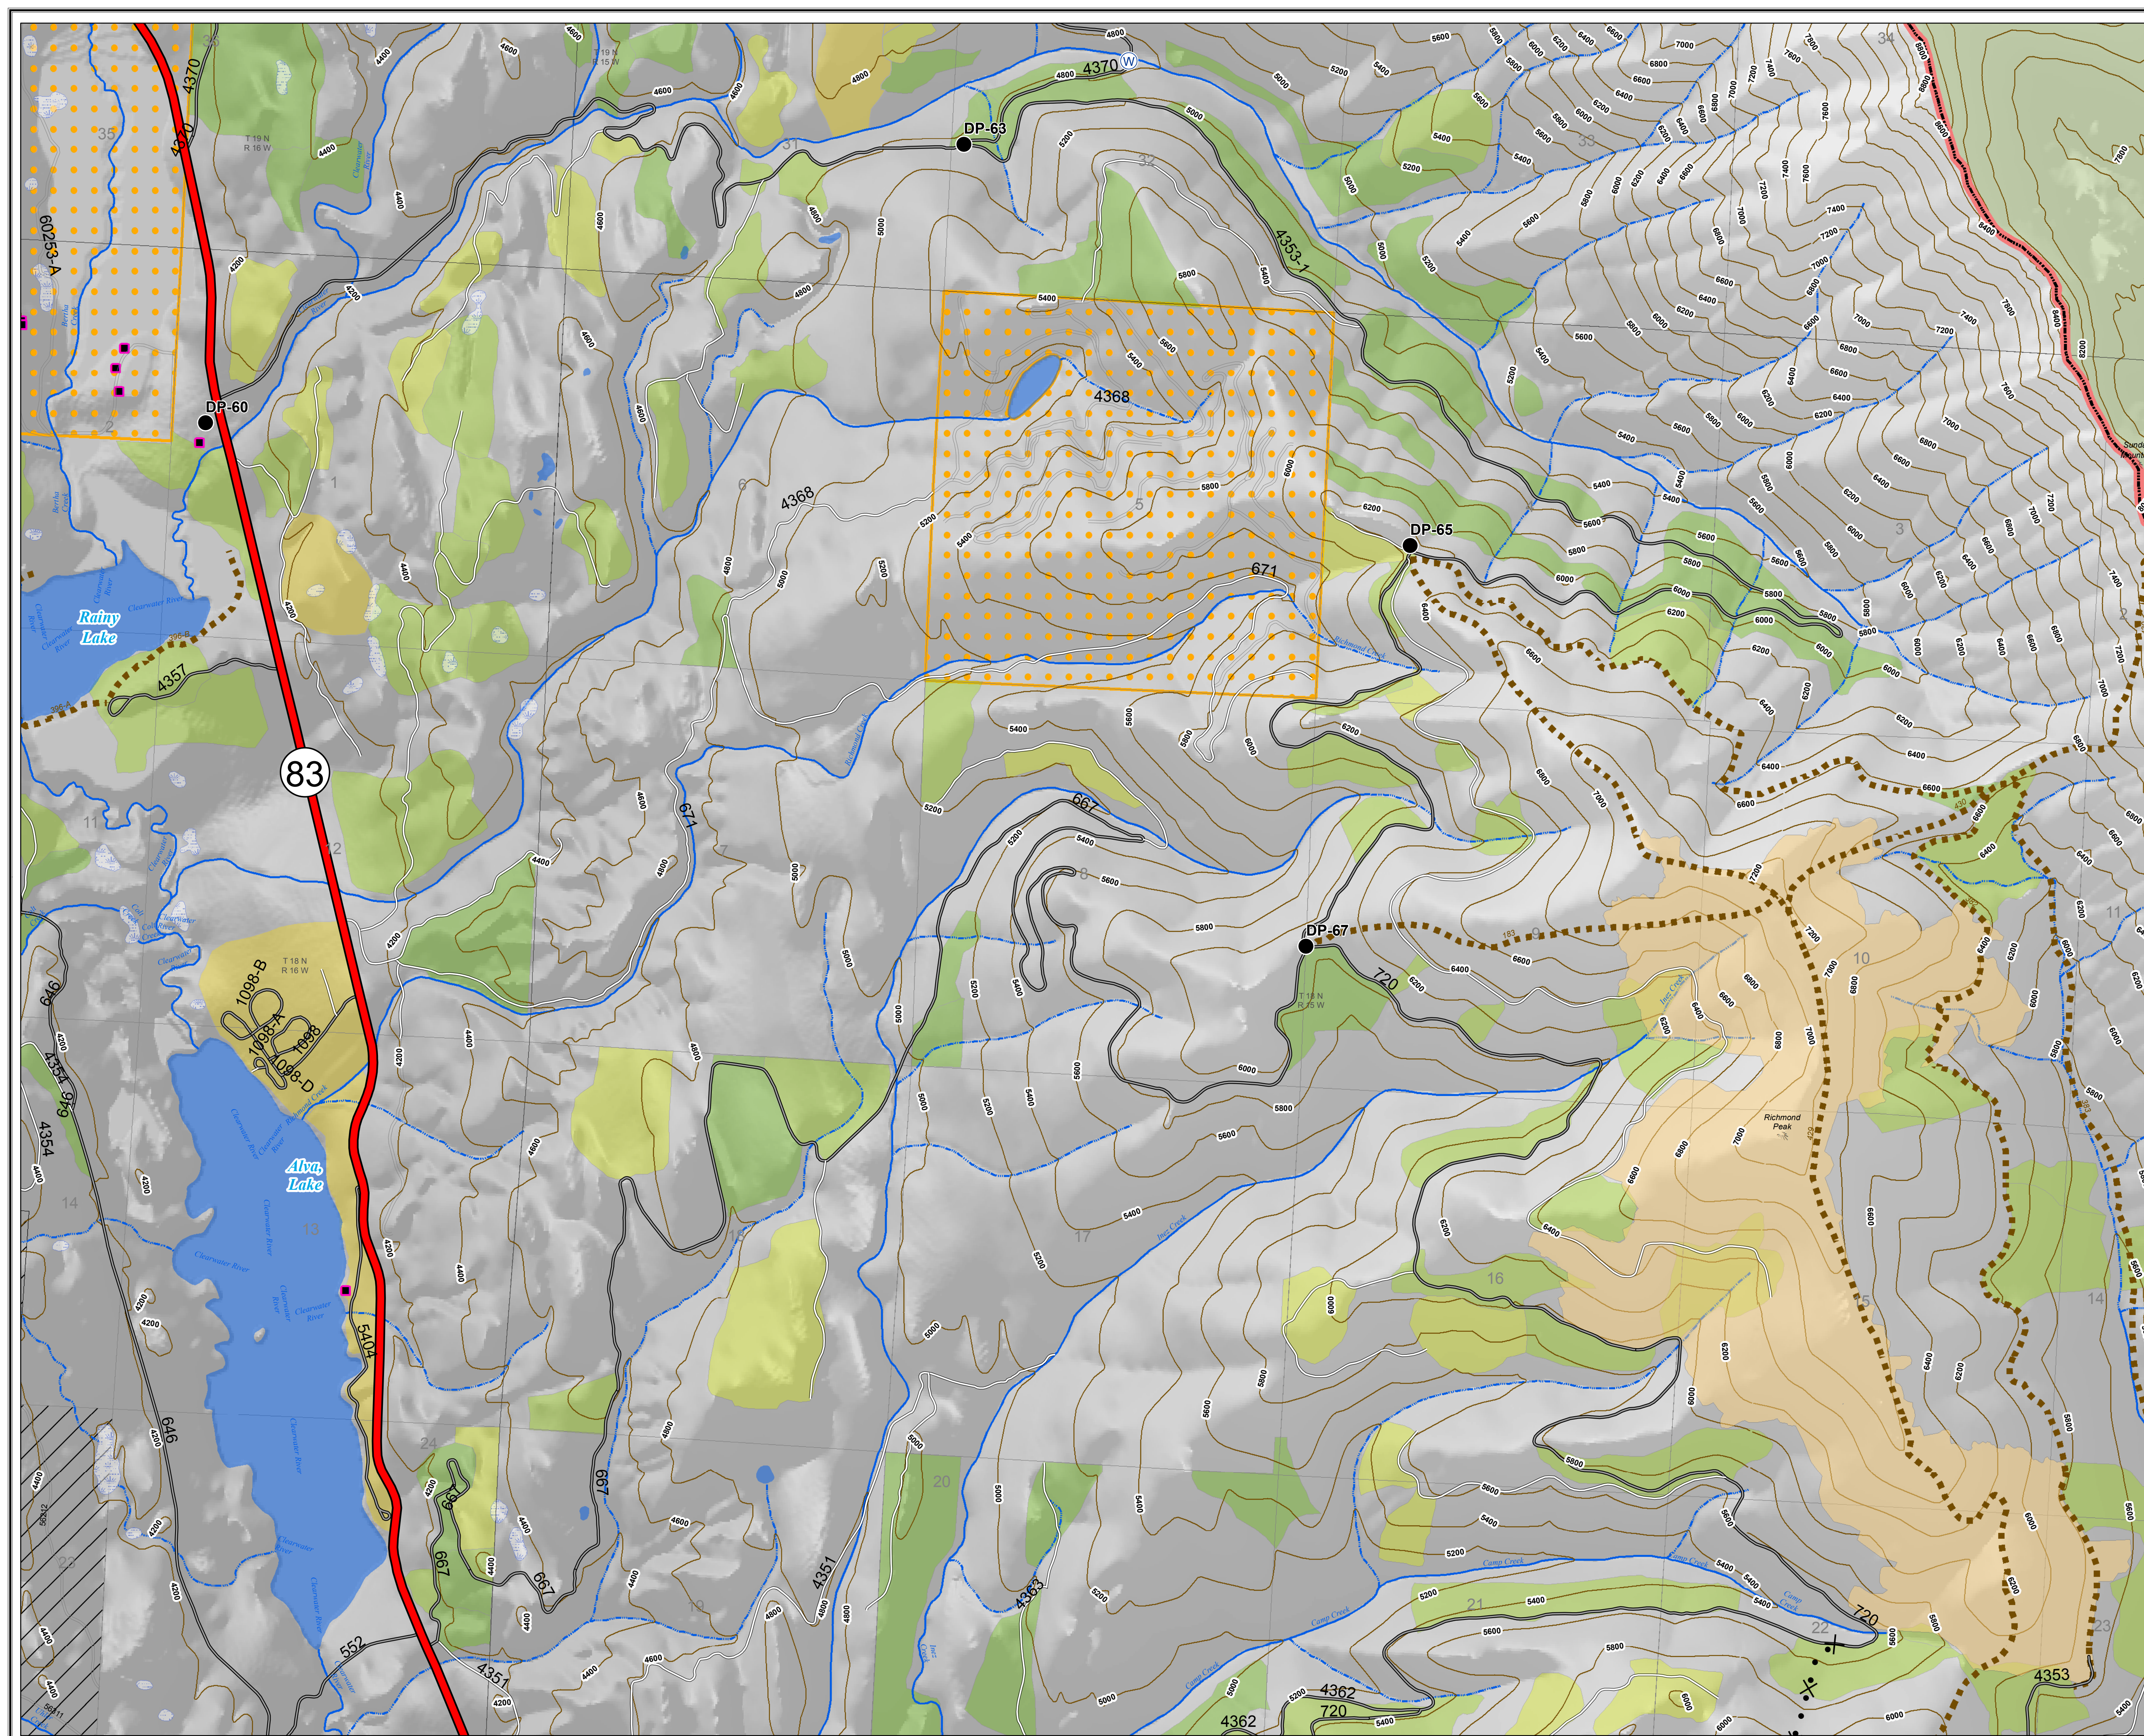

Rice Ridge Fire

MT-LNF-001464

OPS Map

North Ops

August 20, 2017

15,357 Acres (IR Flight 8/19/17 @ 2051)

Legend

- Drop Point
- Ⓜ Water Source
- ⊗ • ⊗ Proposed Dozer Line

0 0.25 0.5 1 Miles