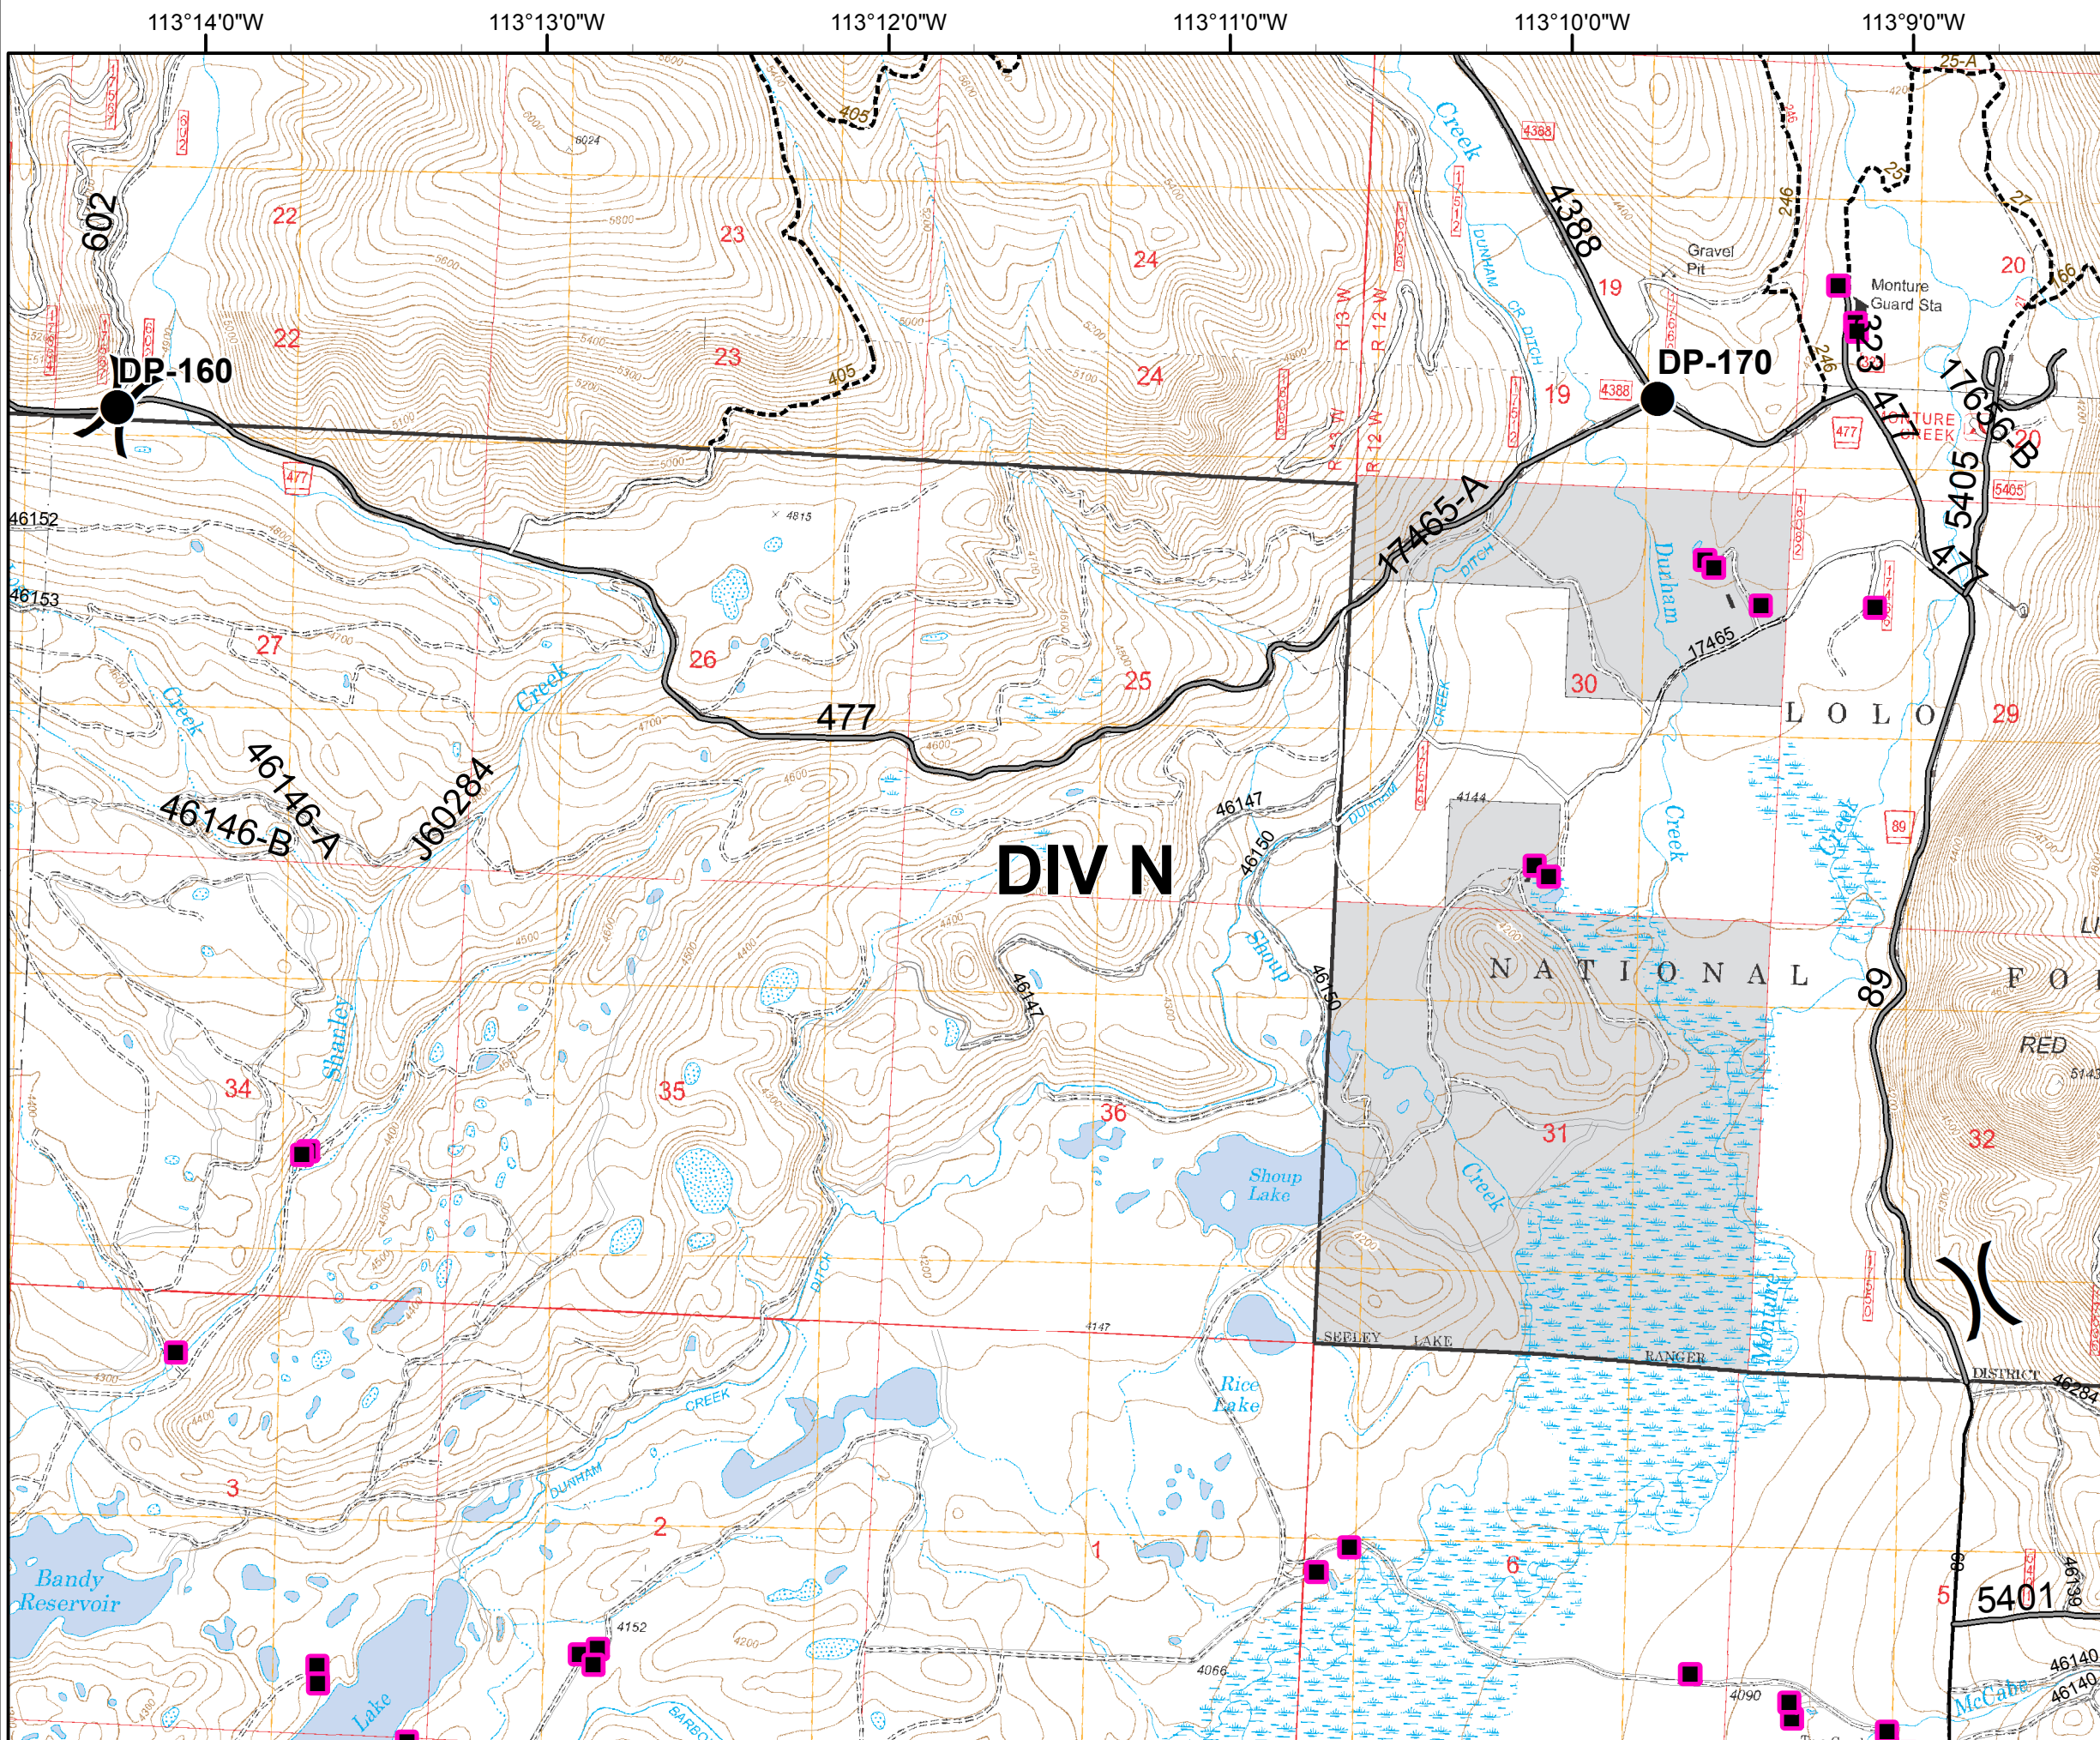

# Rice Ridge Fire

MT-LNF-001464

OPS DIV Map

August 20, 2017

15,357 Acres (IR Flight 8/19/17 @ 2051)

## DIV N

( ) Division

■ Structures

● Drop Point