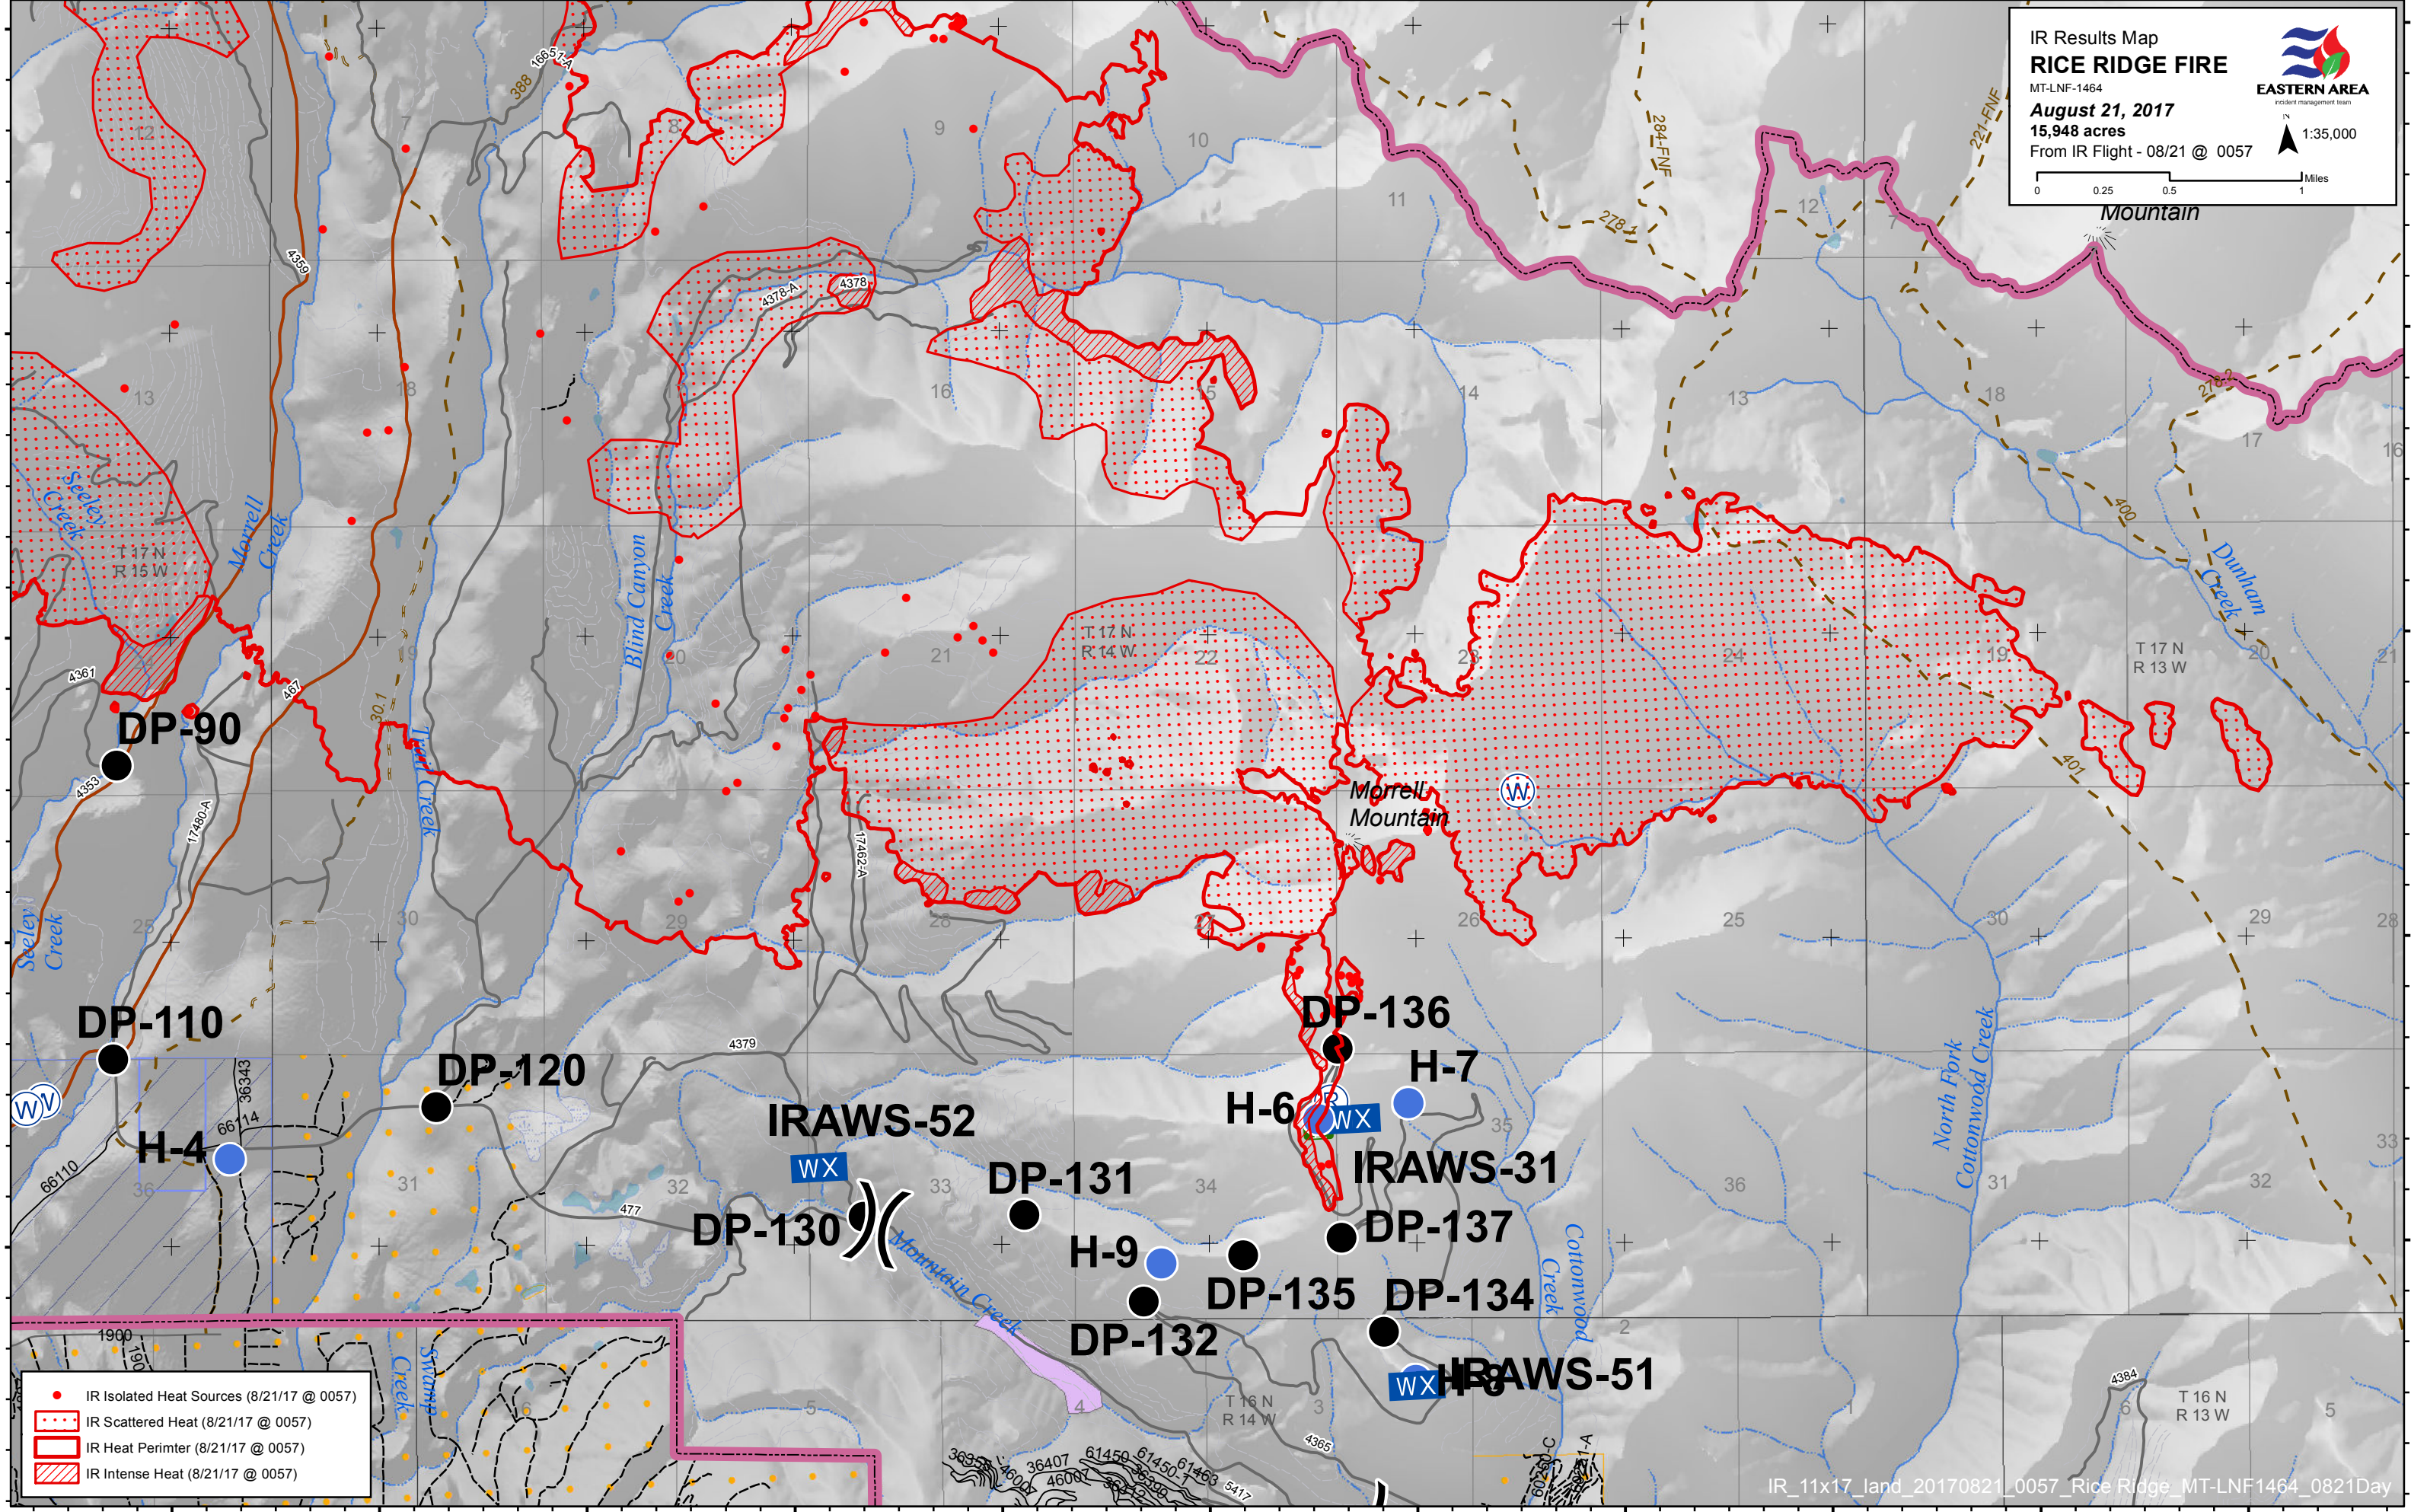

IR Results Map
RICE RIDGE FIRE
 MT-LNF-1464
August 21, 2017
 15,948 acres
 From IR Flight - 08/21 @ 0057

EASTERN AREA
 incident management team

1:35,000

- IR Isolated Heat Sources (8/21/17 @ 0057)
- IR Scattered Heat (8/21/17 @ 0057)
- IR Heat Perimeter (8/21/17 @ 0057)
- IR Intense Heat (8/21/17 @ 0057)