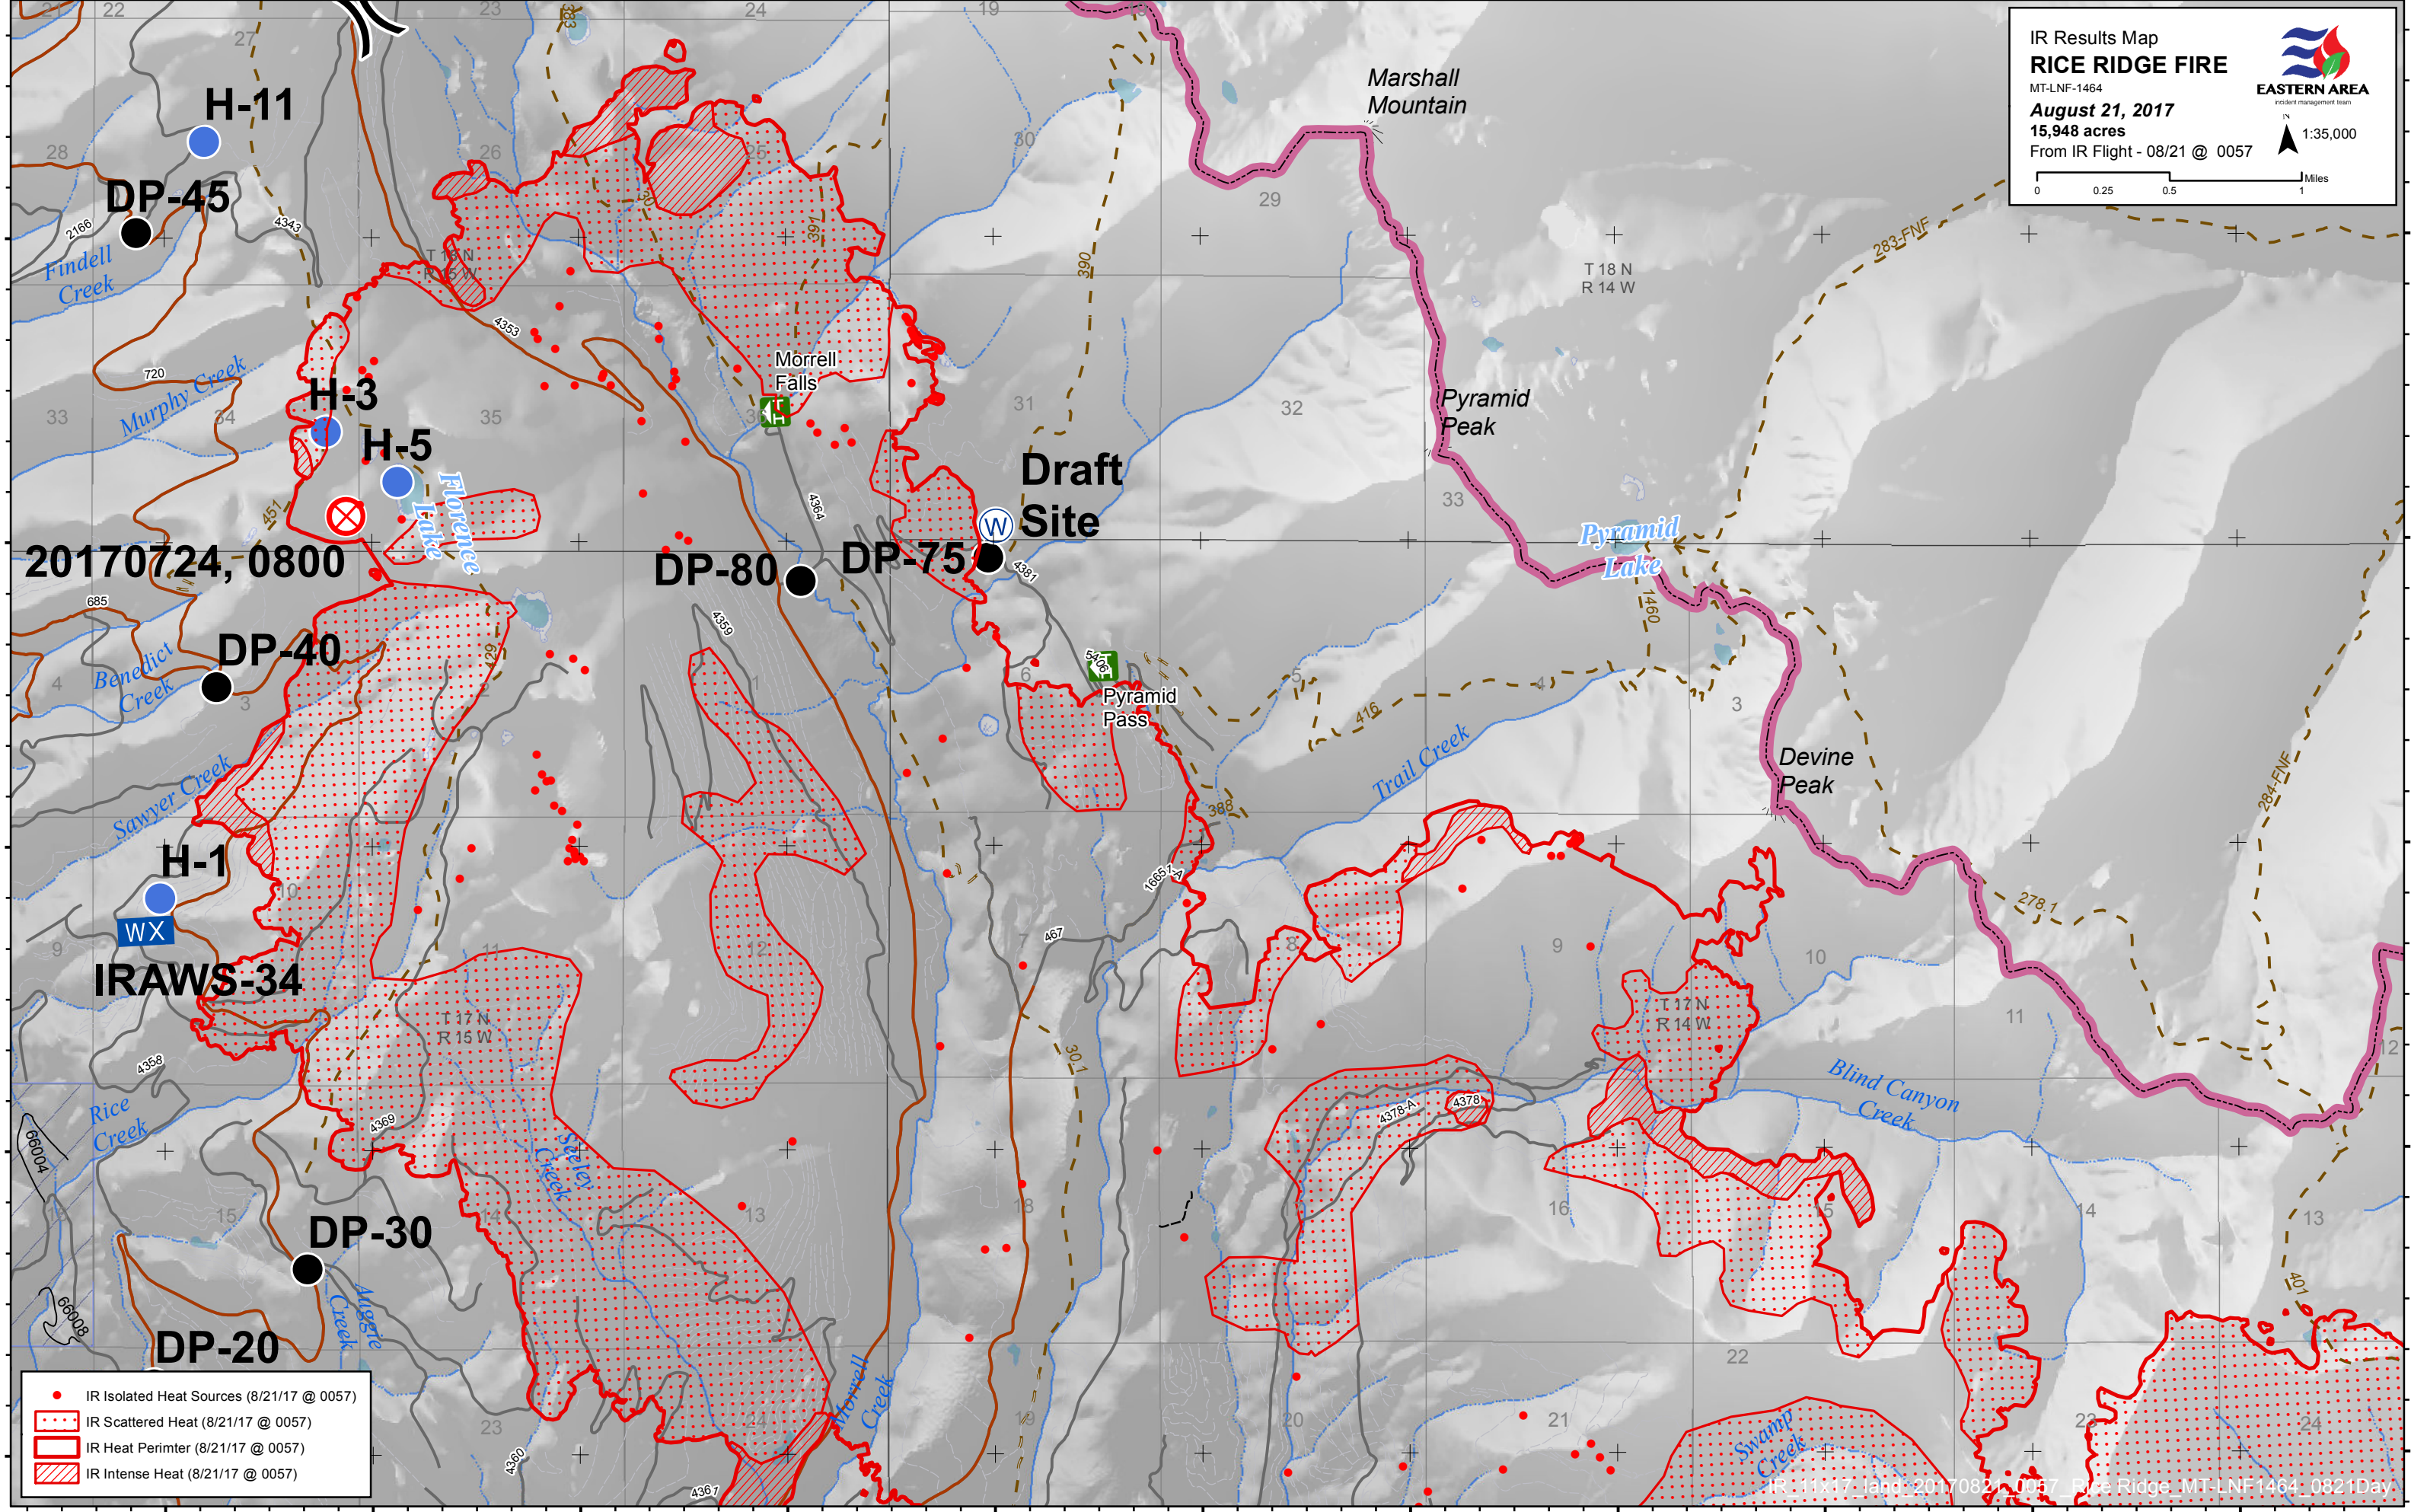

IR Results Map
RICE RIDGE FIRE
 MT-LNF-1464
August 21, 2017
 15,948 acres
 From IR Flight - 08/21 @ 0057

EASTERN AREA
 incident management team

1:35,000

- IR Isolated Heat Sources (8/21/17 @ 0057)
- IR Scattered Heat (8/21/17 @ 0057)
- IR Heat Perimeter (8/21/17 @ 0057)
- IR Intense Heat (8/21/17 @ 0057)