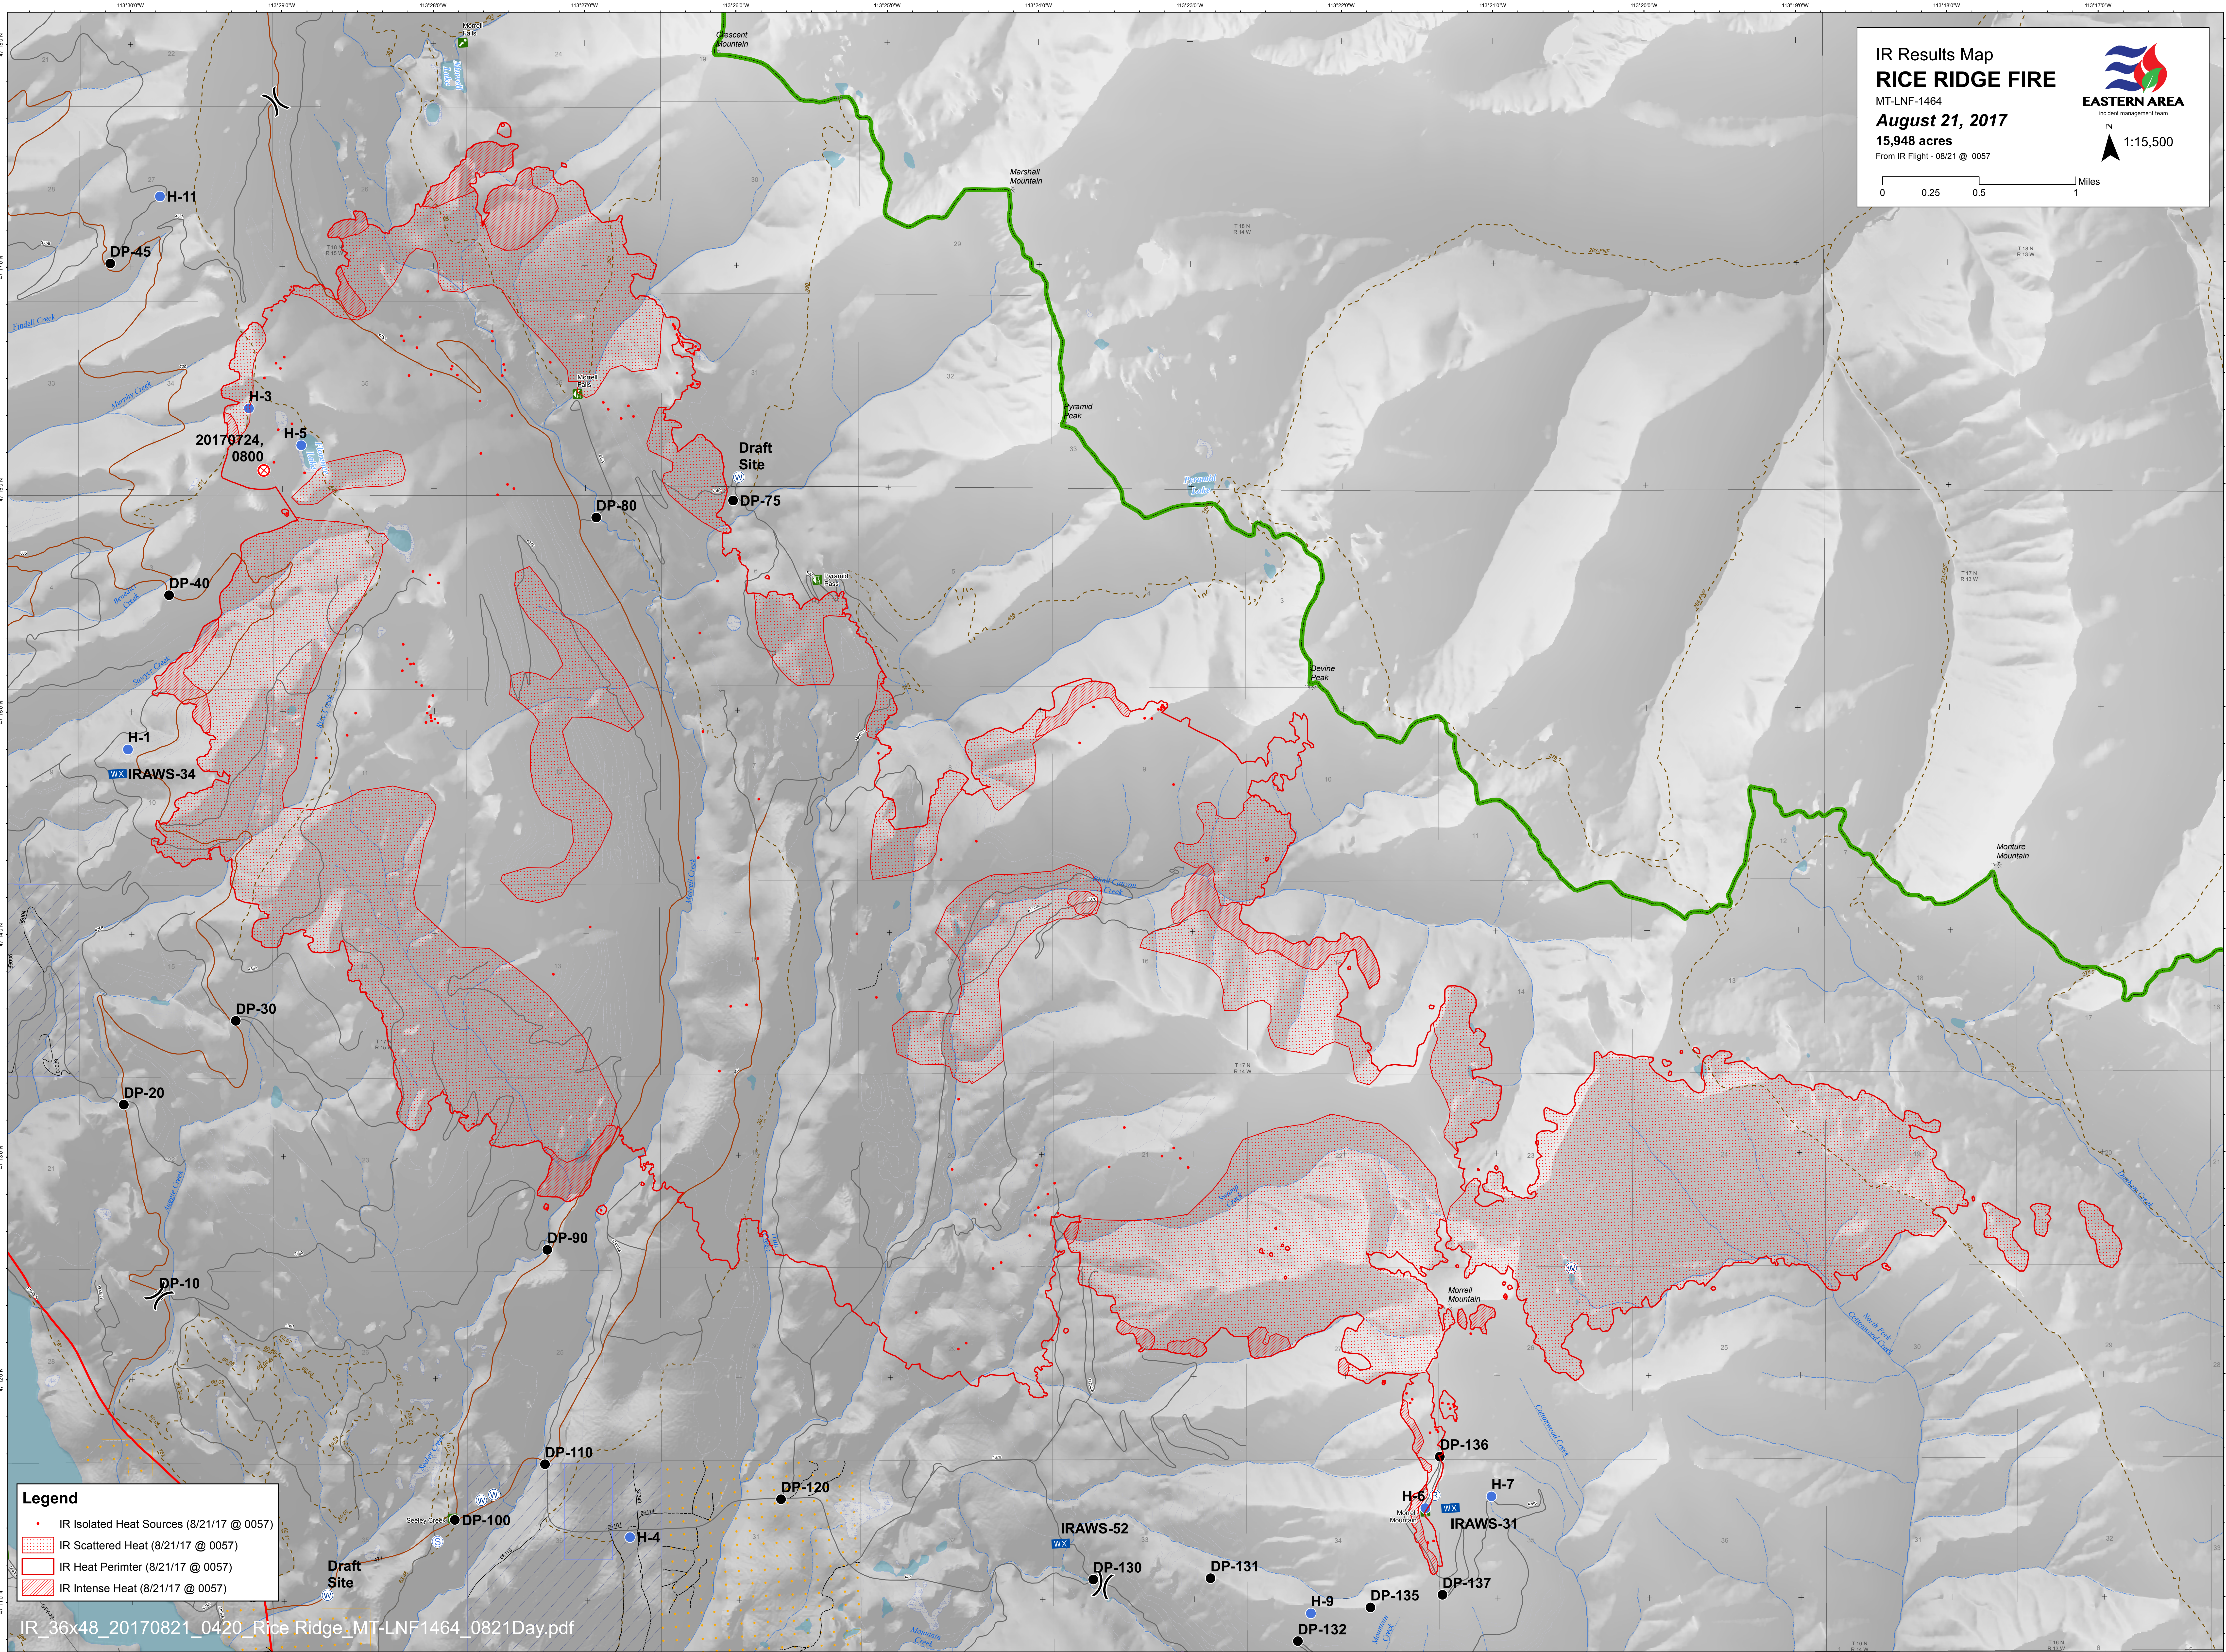

IR Results Map
RICE RIDGE FIRE
 MT-LNF-1464
August 21, 2017
 15,948 acres
 From IR Flight - 08/21 @ 0057

EASTERN AREA
 incident management team

N
 1:15,500

0 0.25 0.5 1 Miles

Legend

- IR Isolated Heat Sources (8/21/17 @ 0057)
- IR Scattered Heat (8/21/17 @ 0057)
- IR Heat Perimeter (8/21/17 @ 0057)
- IR Intense Heat (8/21/17 @ 0057)