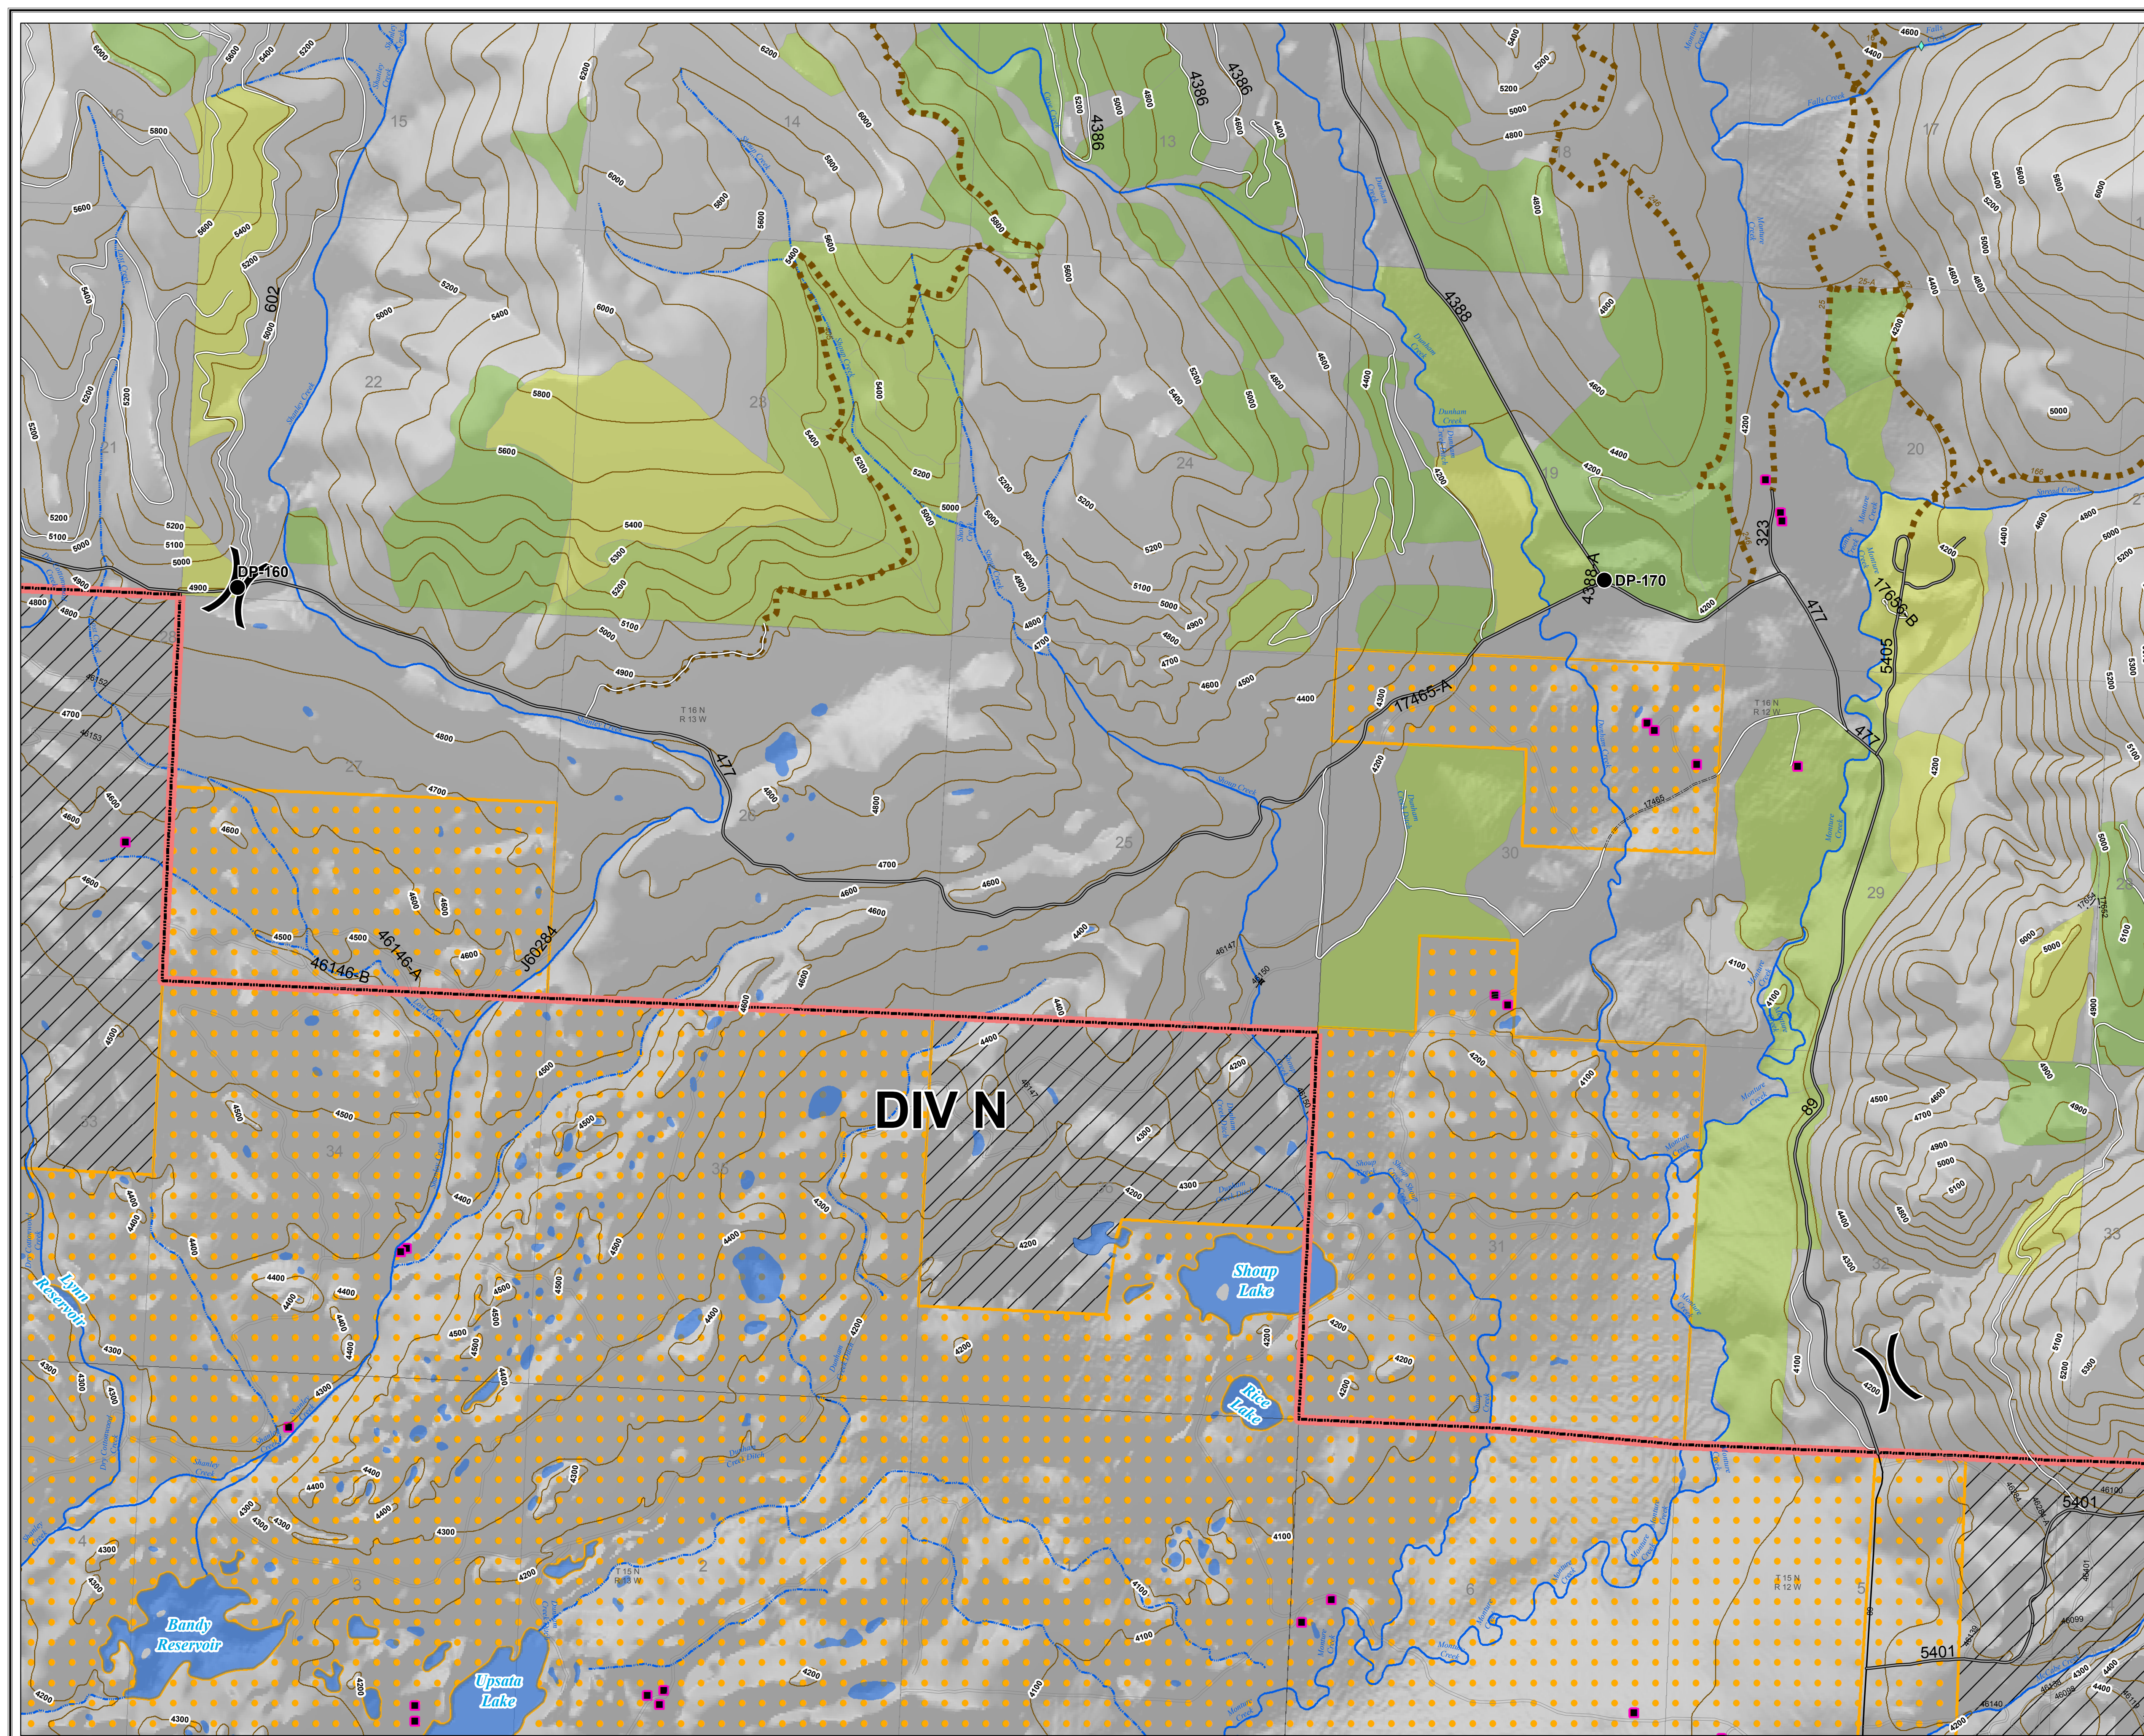

Rice Ridge Fire

MT-LNF-001464

OPS Map

DIV N

August 21, 2017

15,947 Acres (IR Flight 8/21/17 @ 0057)

Legend

- Drop Point
- ⌋ Division