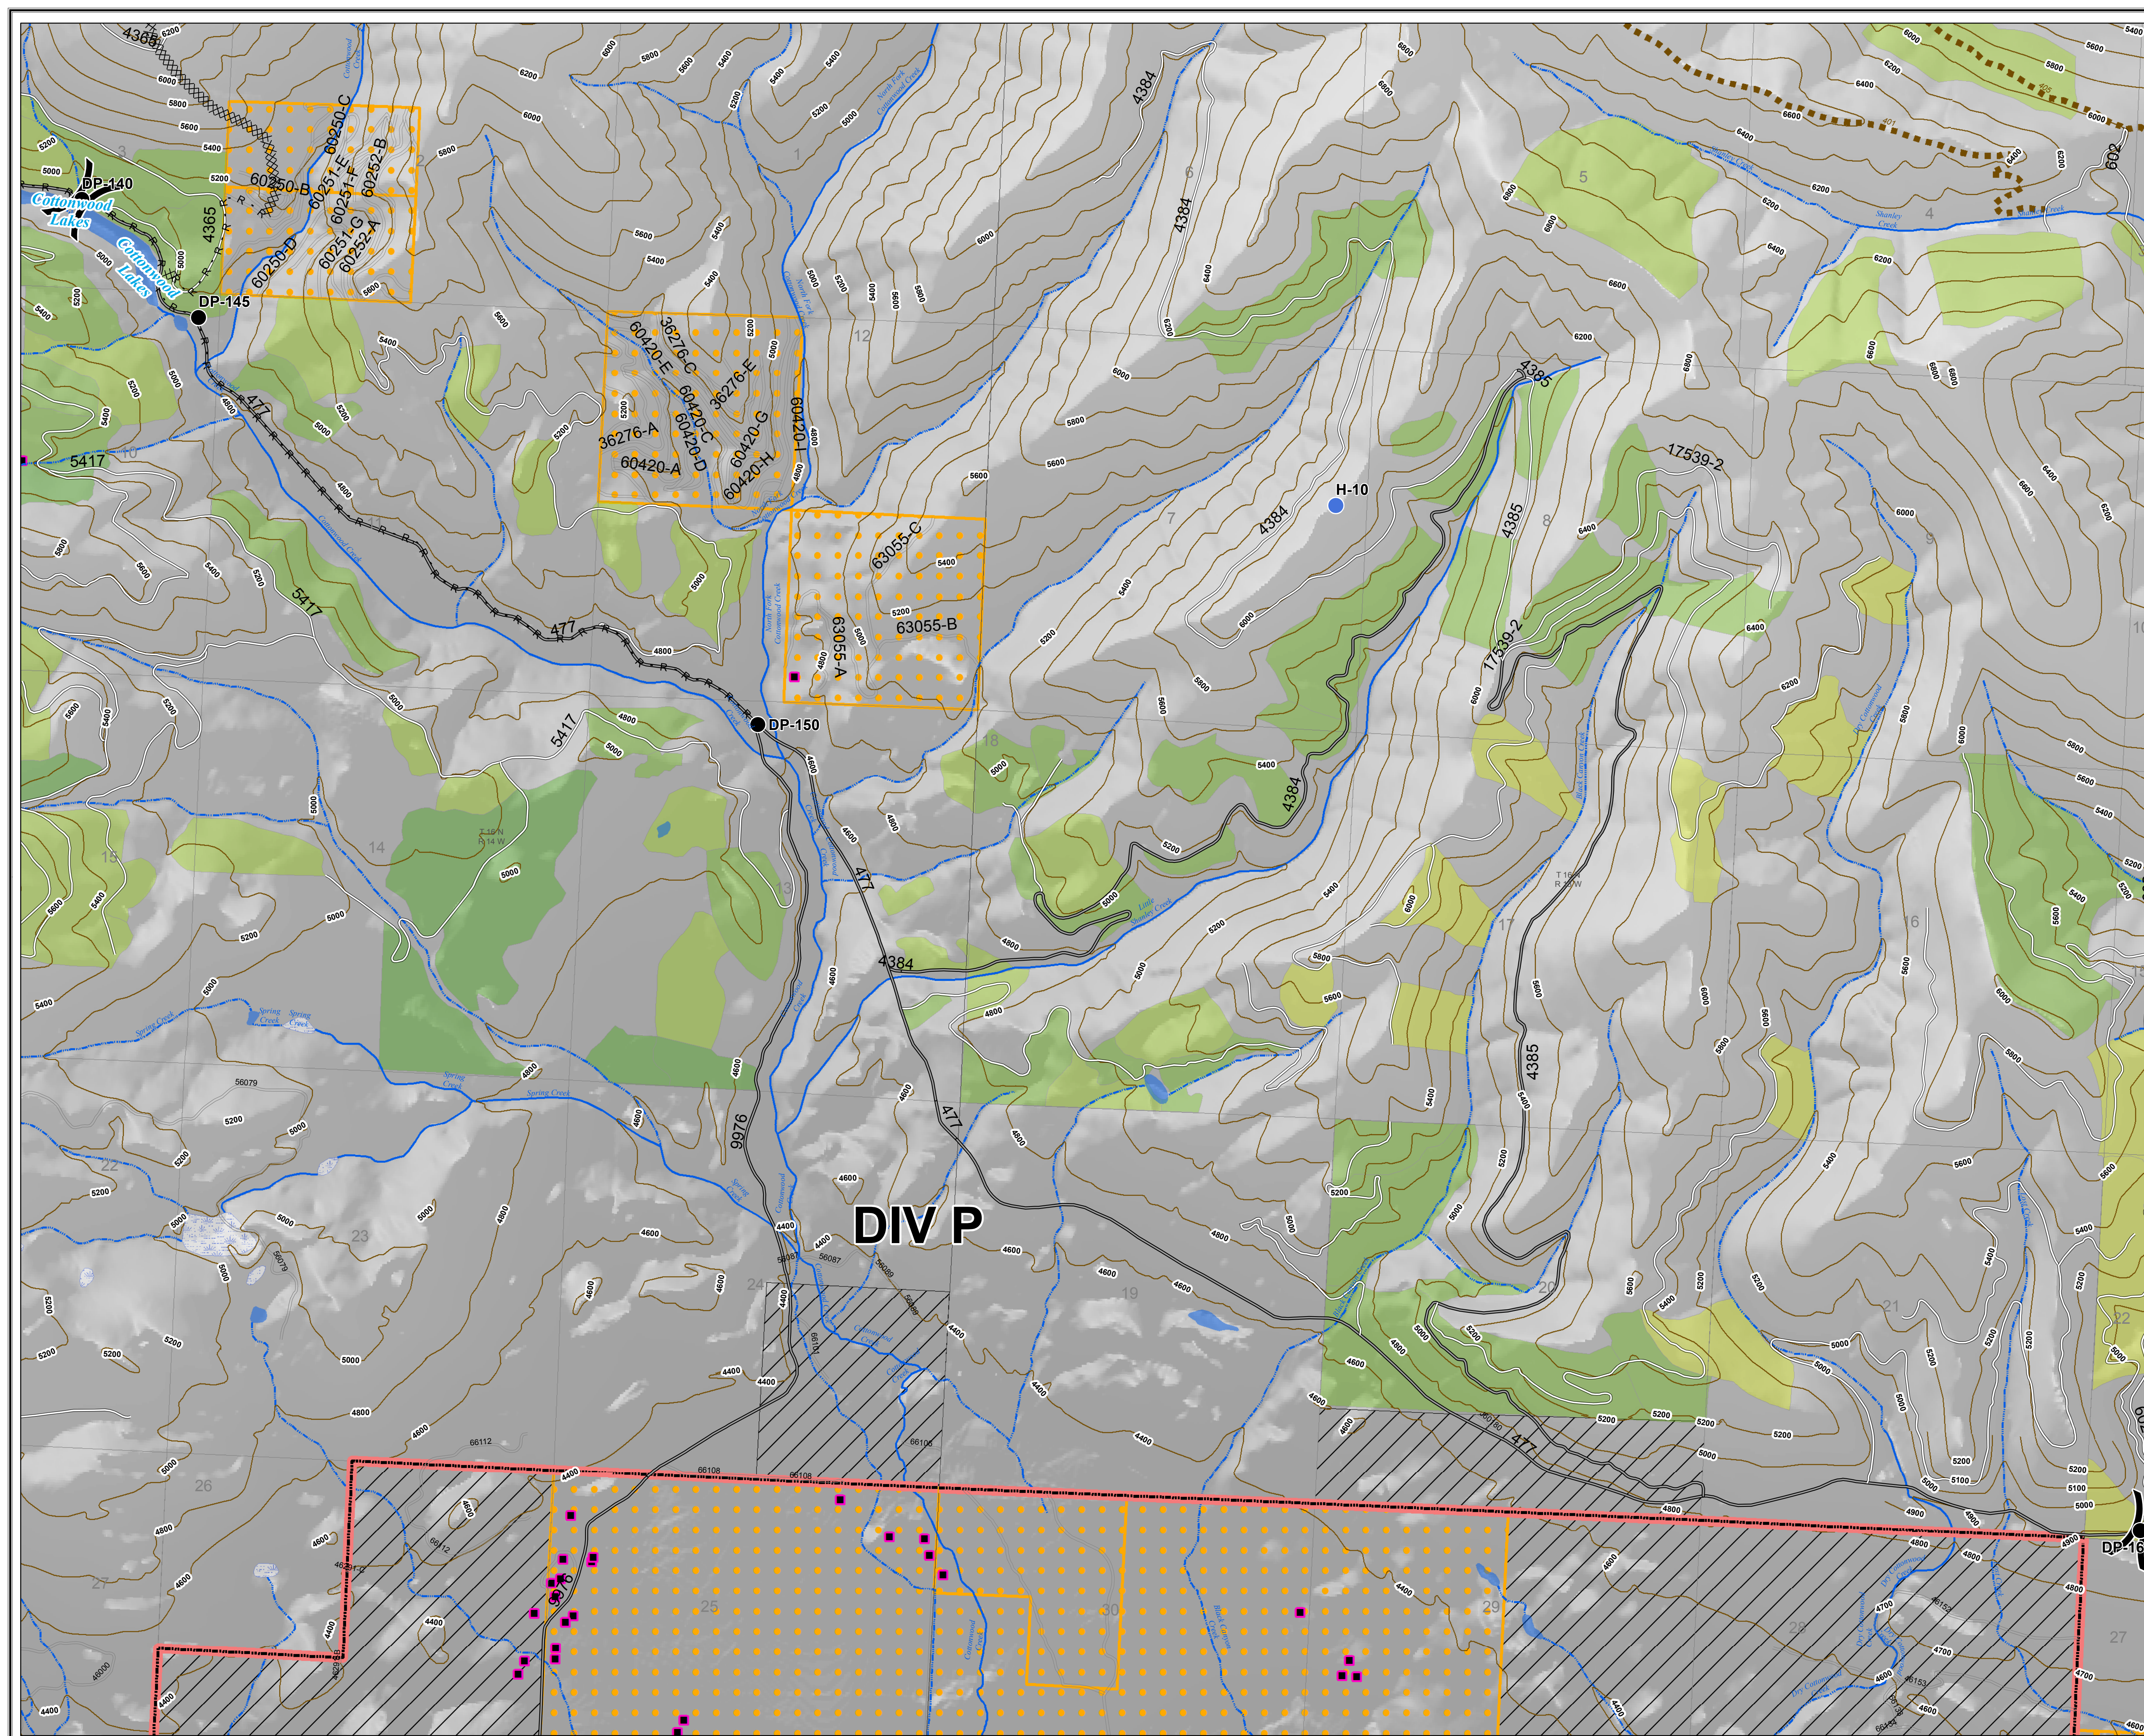

Rice Ridge Fire

MT-LNF-001464

OPS Map

DIV P

August 21, 2017

15,947 Acres (IR Flight 8/21/17 @ 0057)

Legend

- Drop Point
- Helispot
-) Division
- XXXXXX Completed Dozer Line
- R · R · R · R Road as Completed Line

0 0.25 0.5 1 Miles