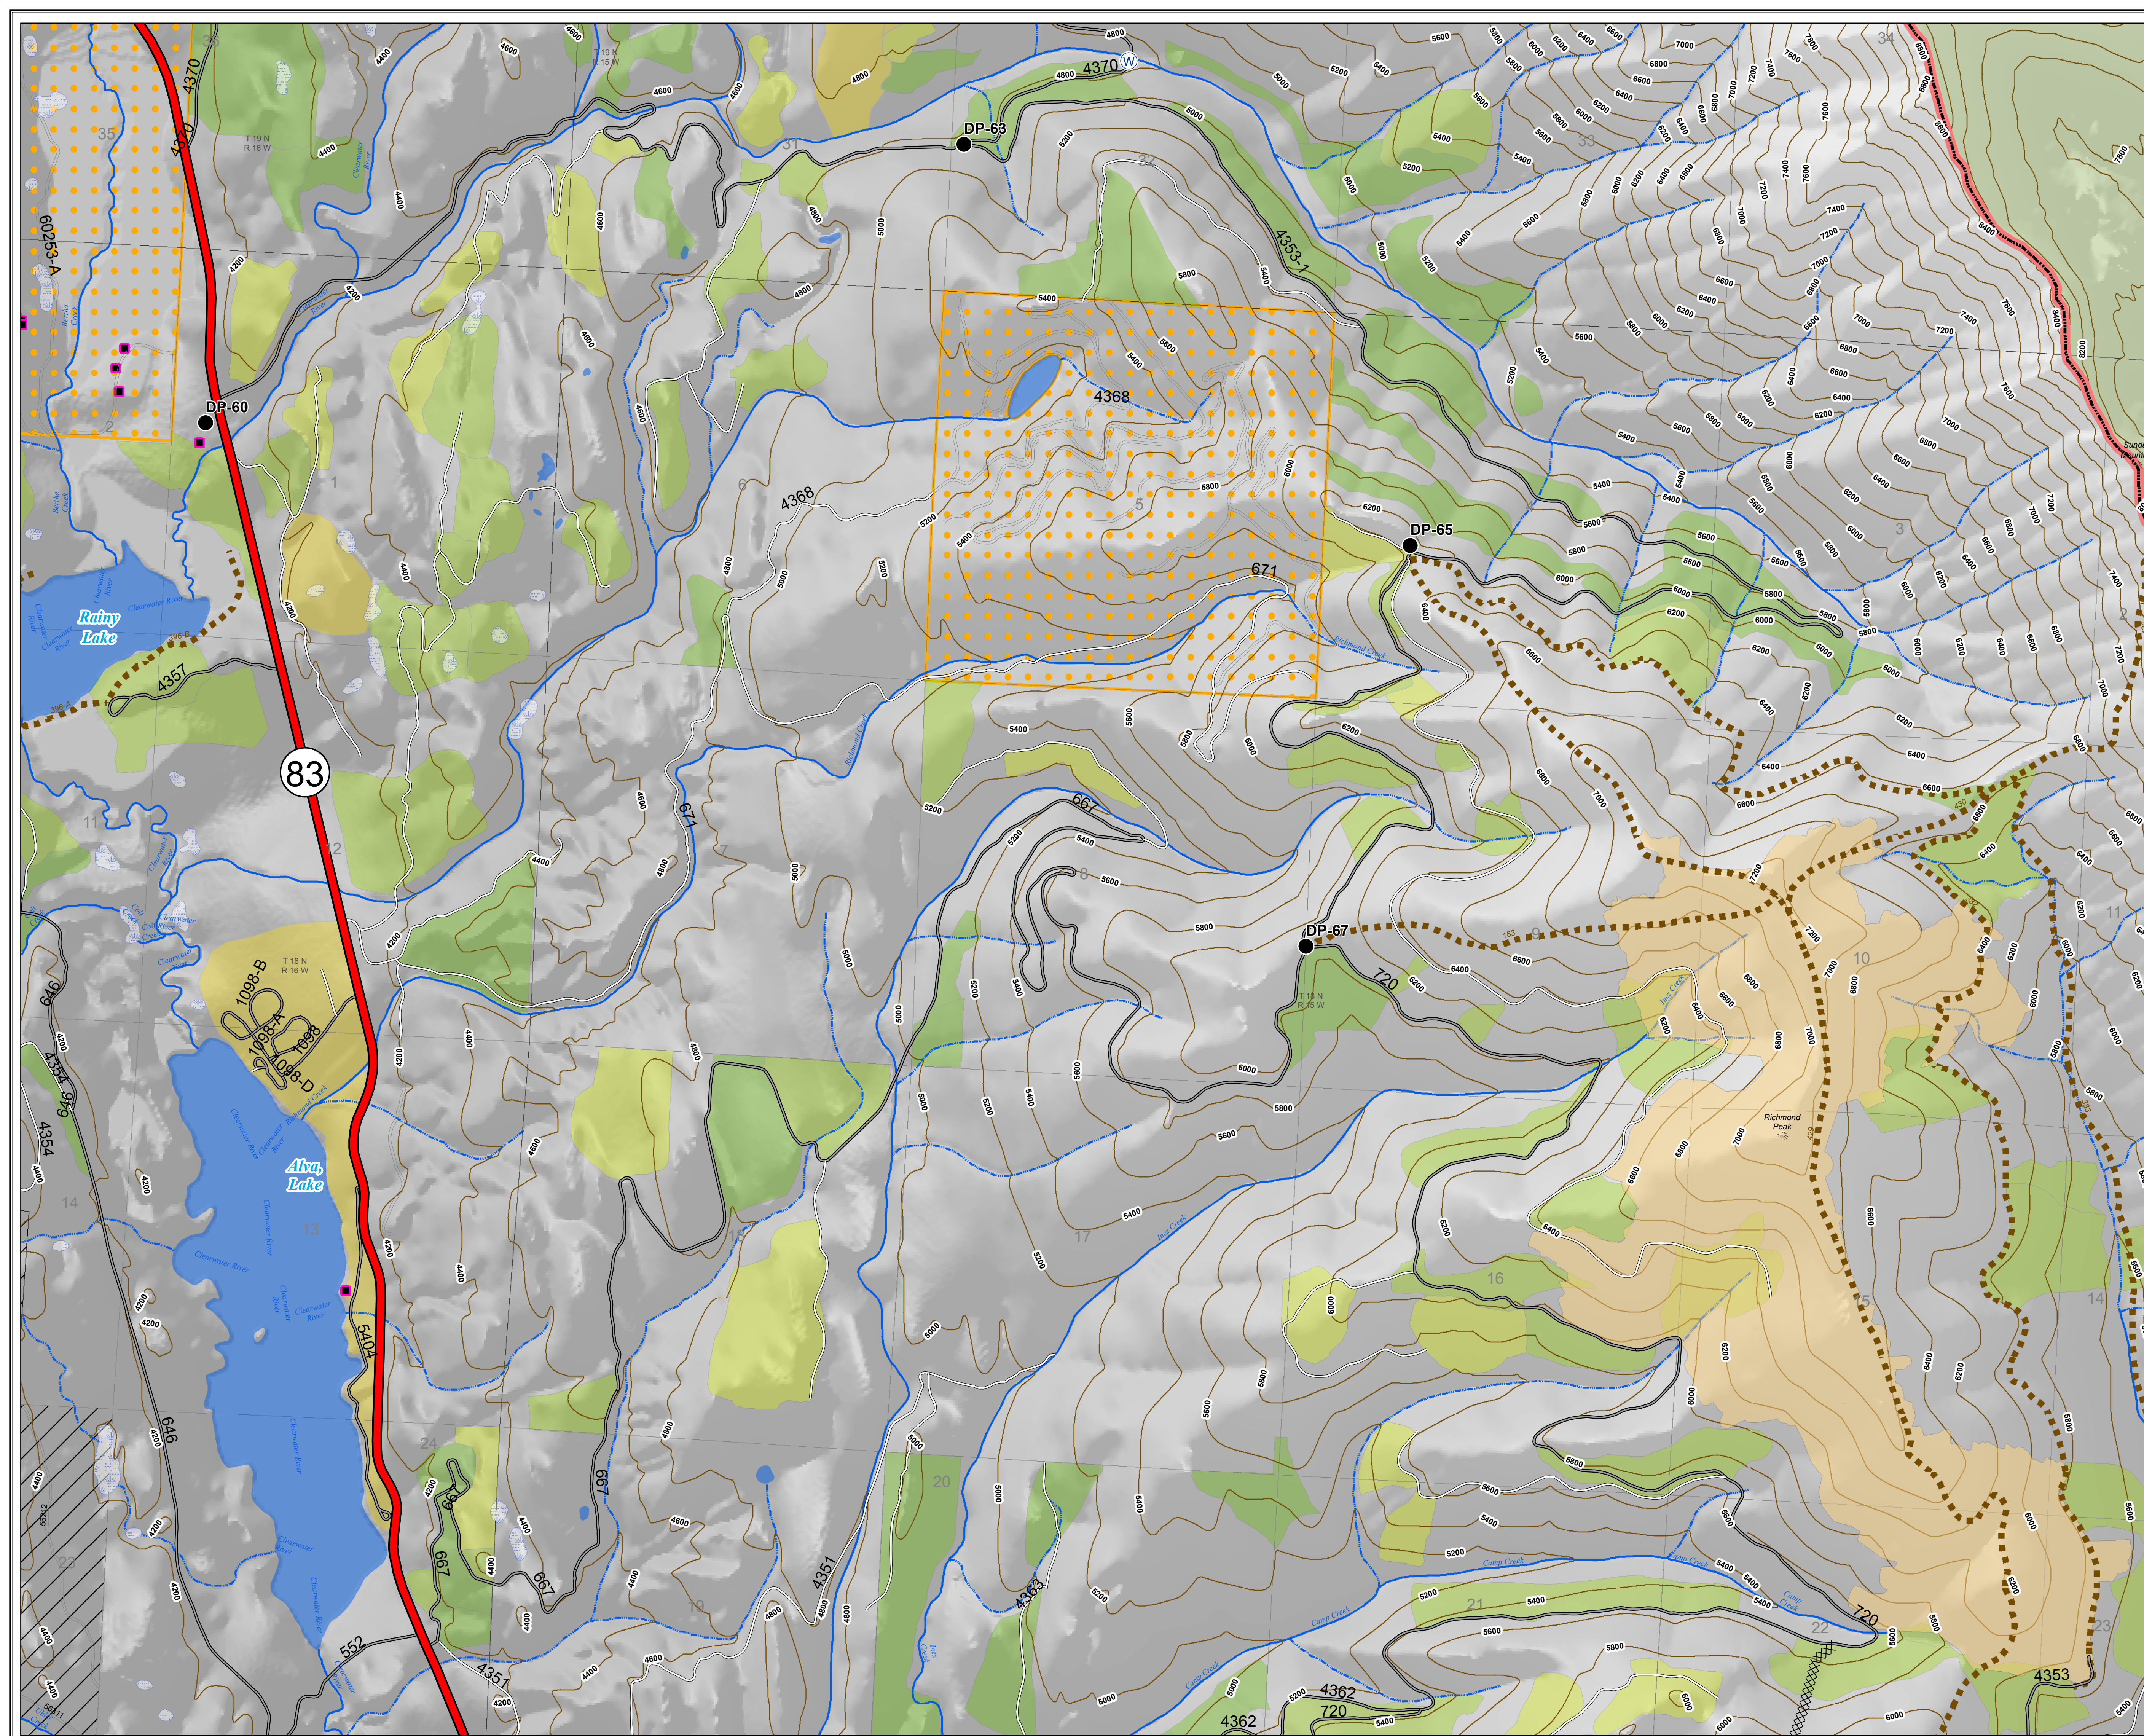

# Rice Ridge Fire

MT-LNF-001464

OPS Map

North Ops

August 21, 2017

15,947 Acres (IR Flight 8/21/17 @ 0057)

## Legend

- Drop Point
- Ⓜ Water Source
- XXXXXX Completed Dozer Line