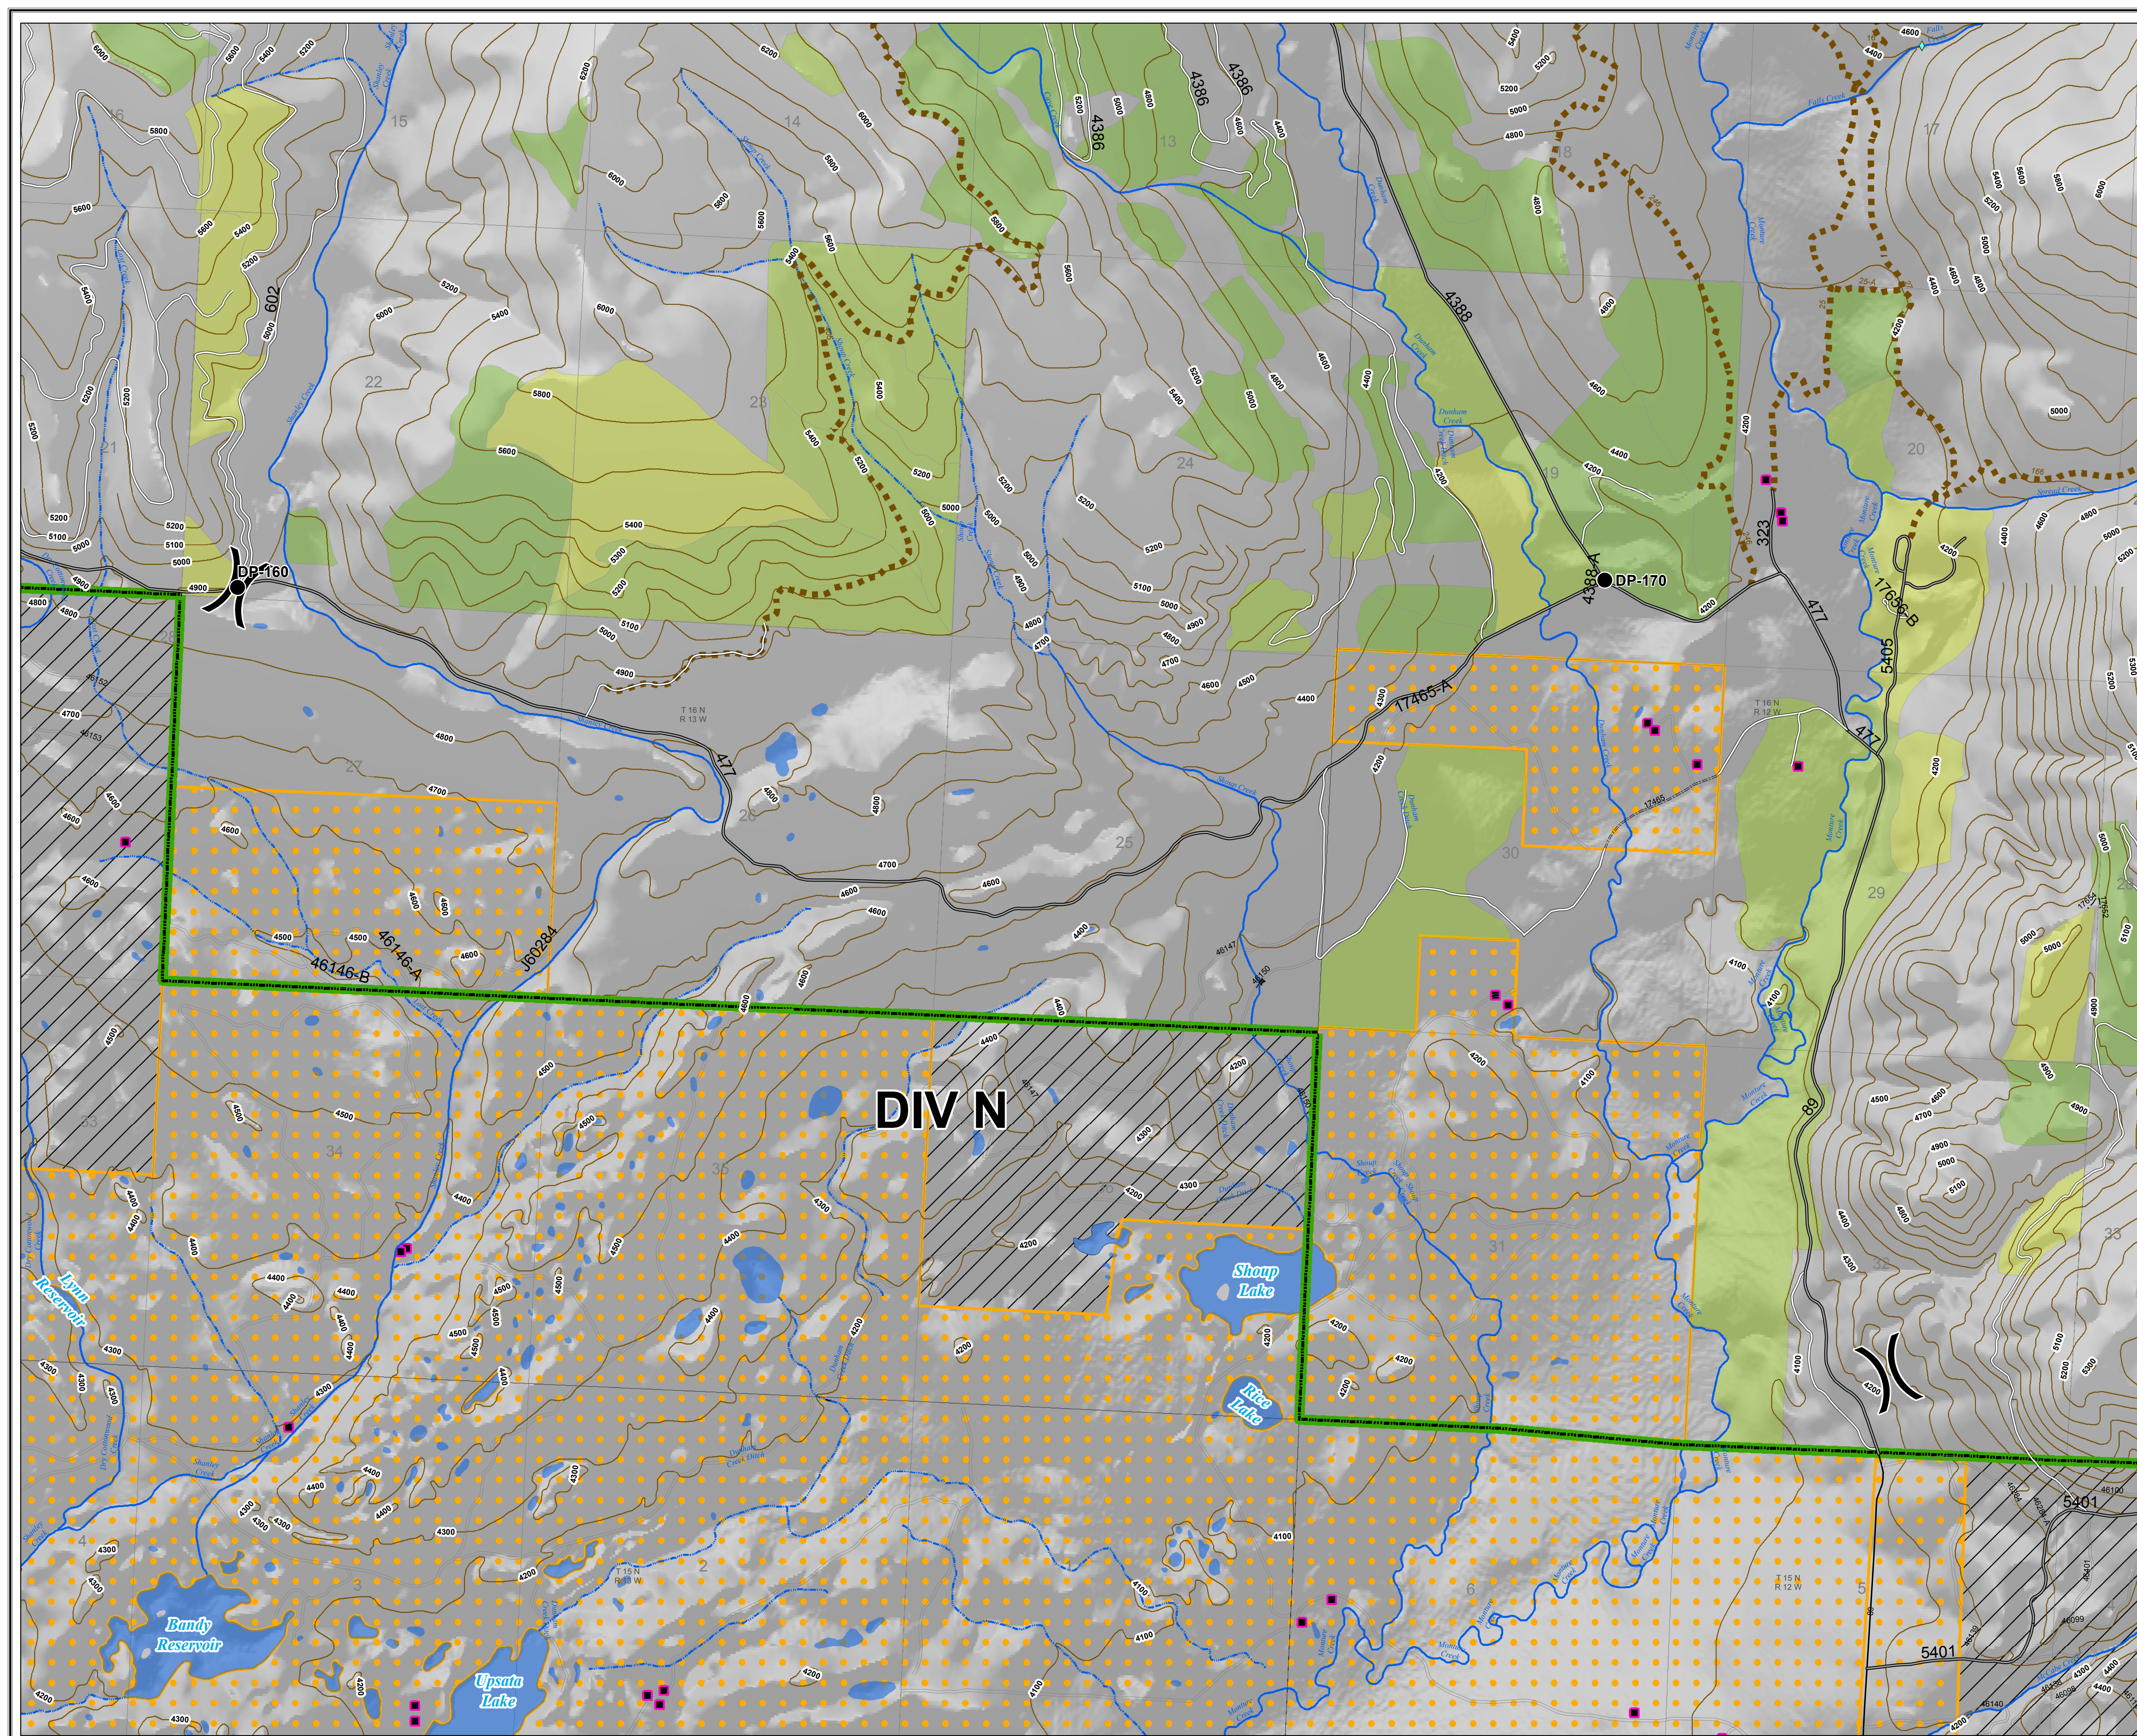

Rice Ridge Fire

MT-LNF-001464

OPS Map

DIV N

August 22, 2017

16,117 Acres (IR Flight 8/21/17 @ 2354)

Legend

- Drop Point
- ⌋ Division