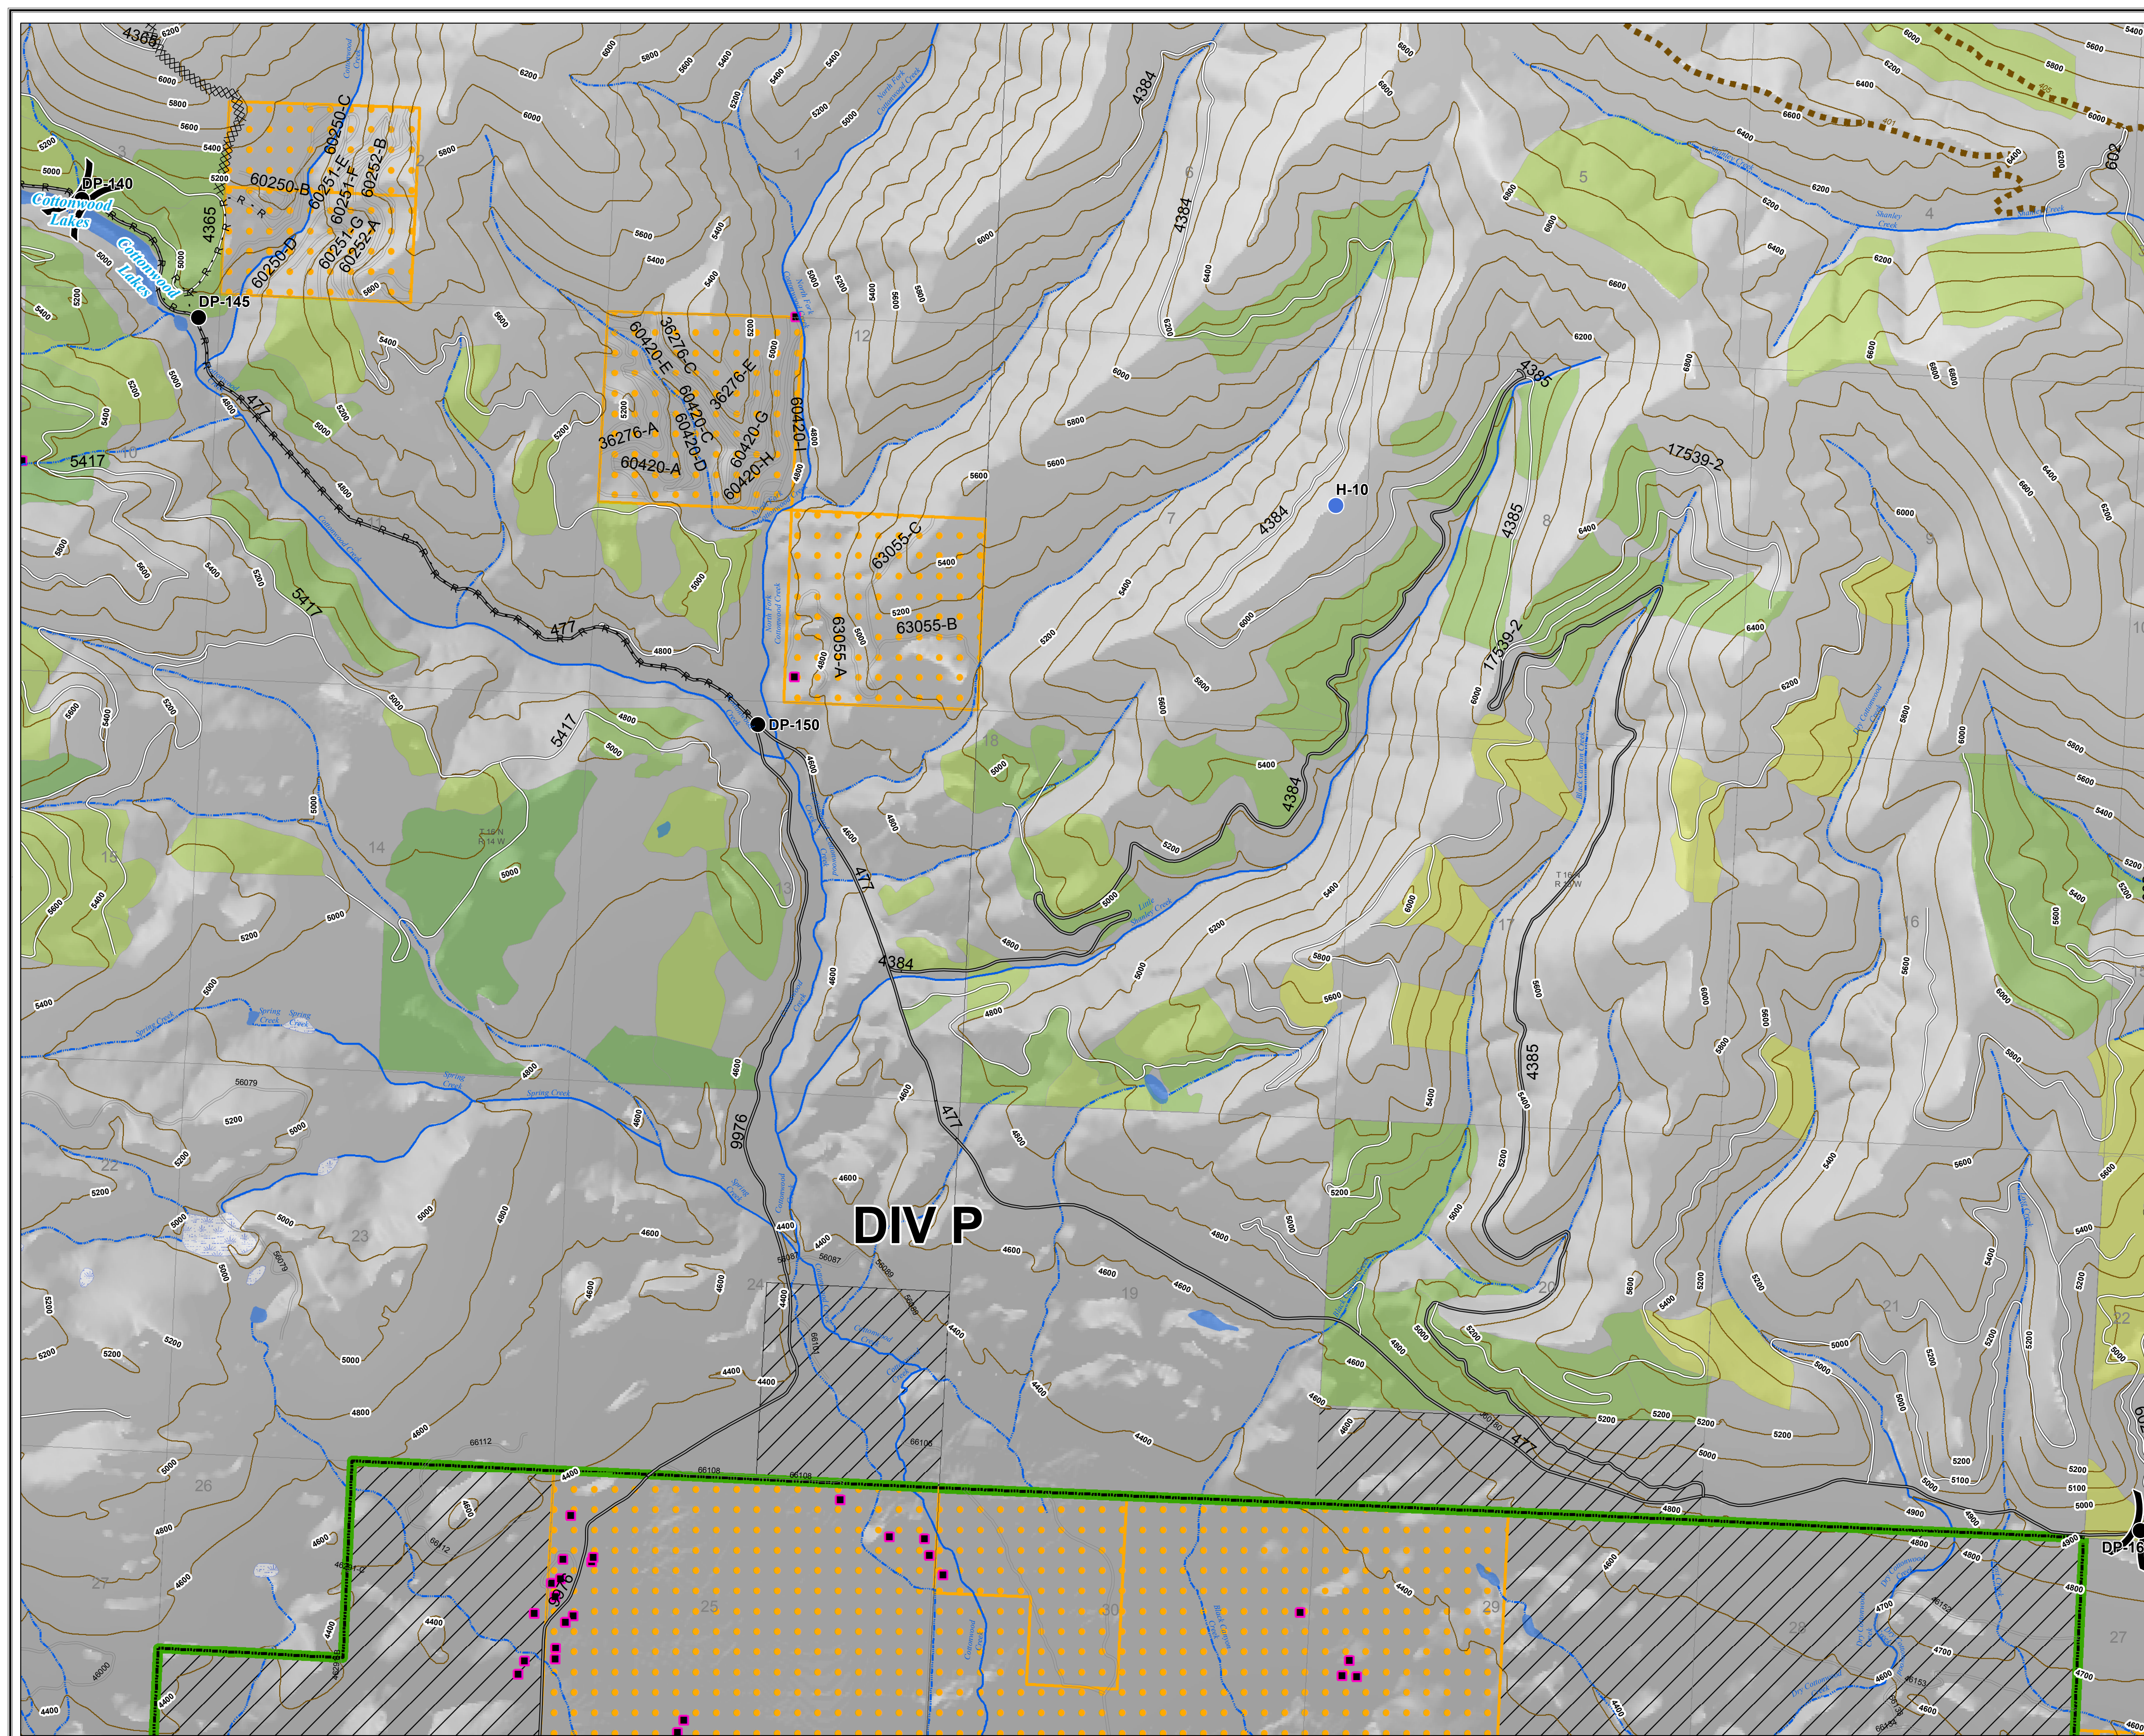

# Rice Ridge Fire

MT-LNF-001464

OPS Map

DIV P

August 22, 2017

16,117 Acres (IR Flight 8/21/17 @ 2354)

## Legend

- Drop Point
- Helispot
- ) Division
- XXXXXX Completed Dozer Line
- H · H · H · H Hand Line
- R · R · R · R Road as Completed Line

0 0.25 0.5 1 Miles