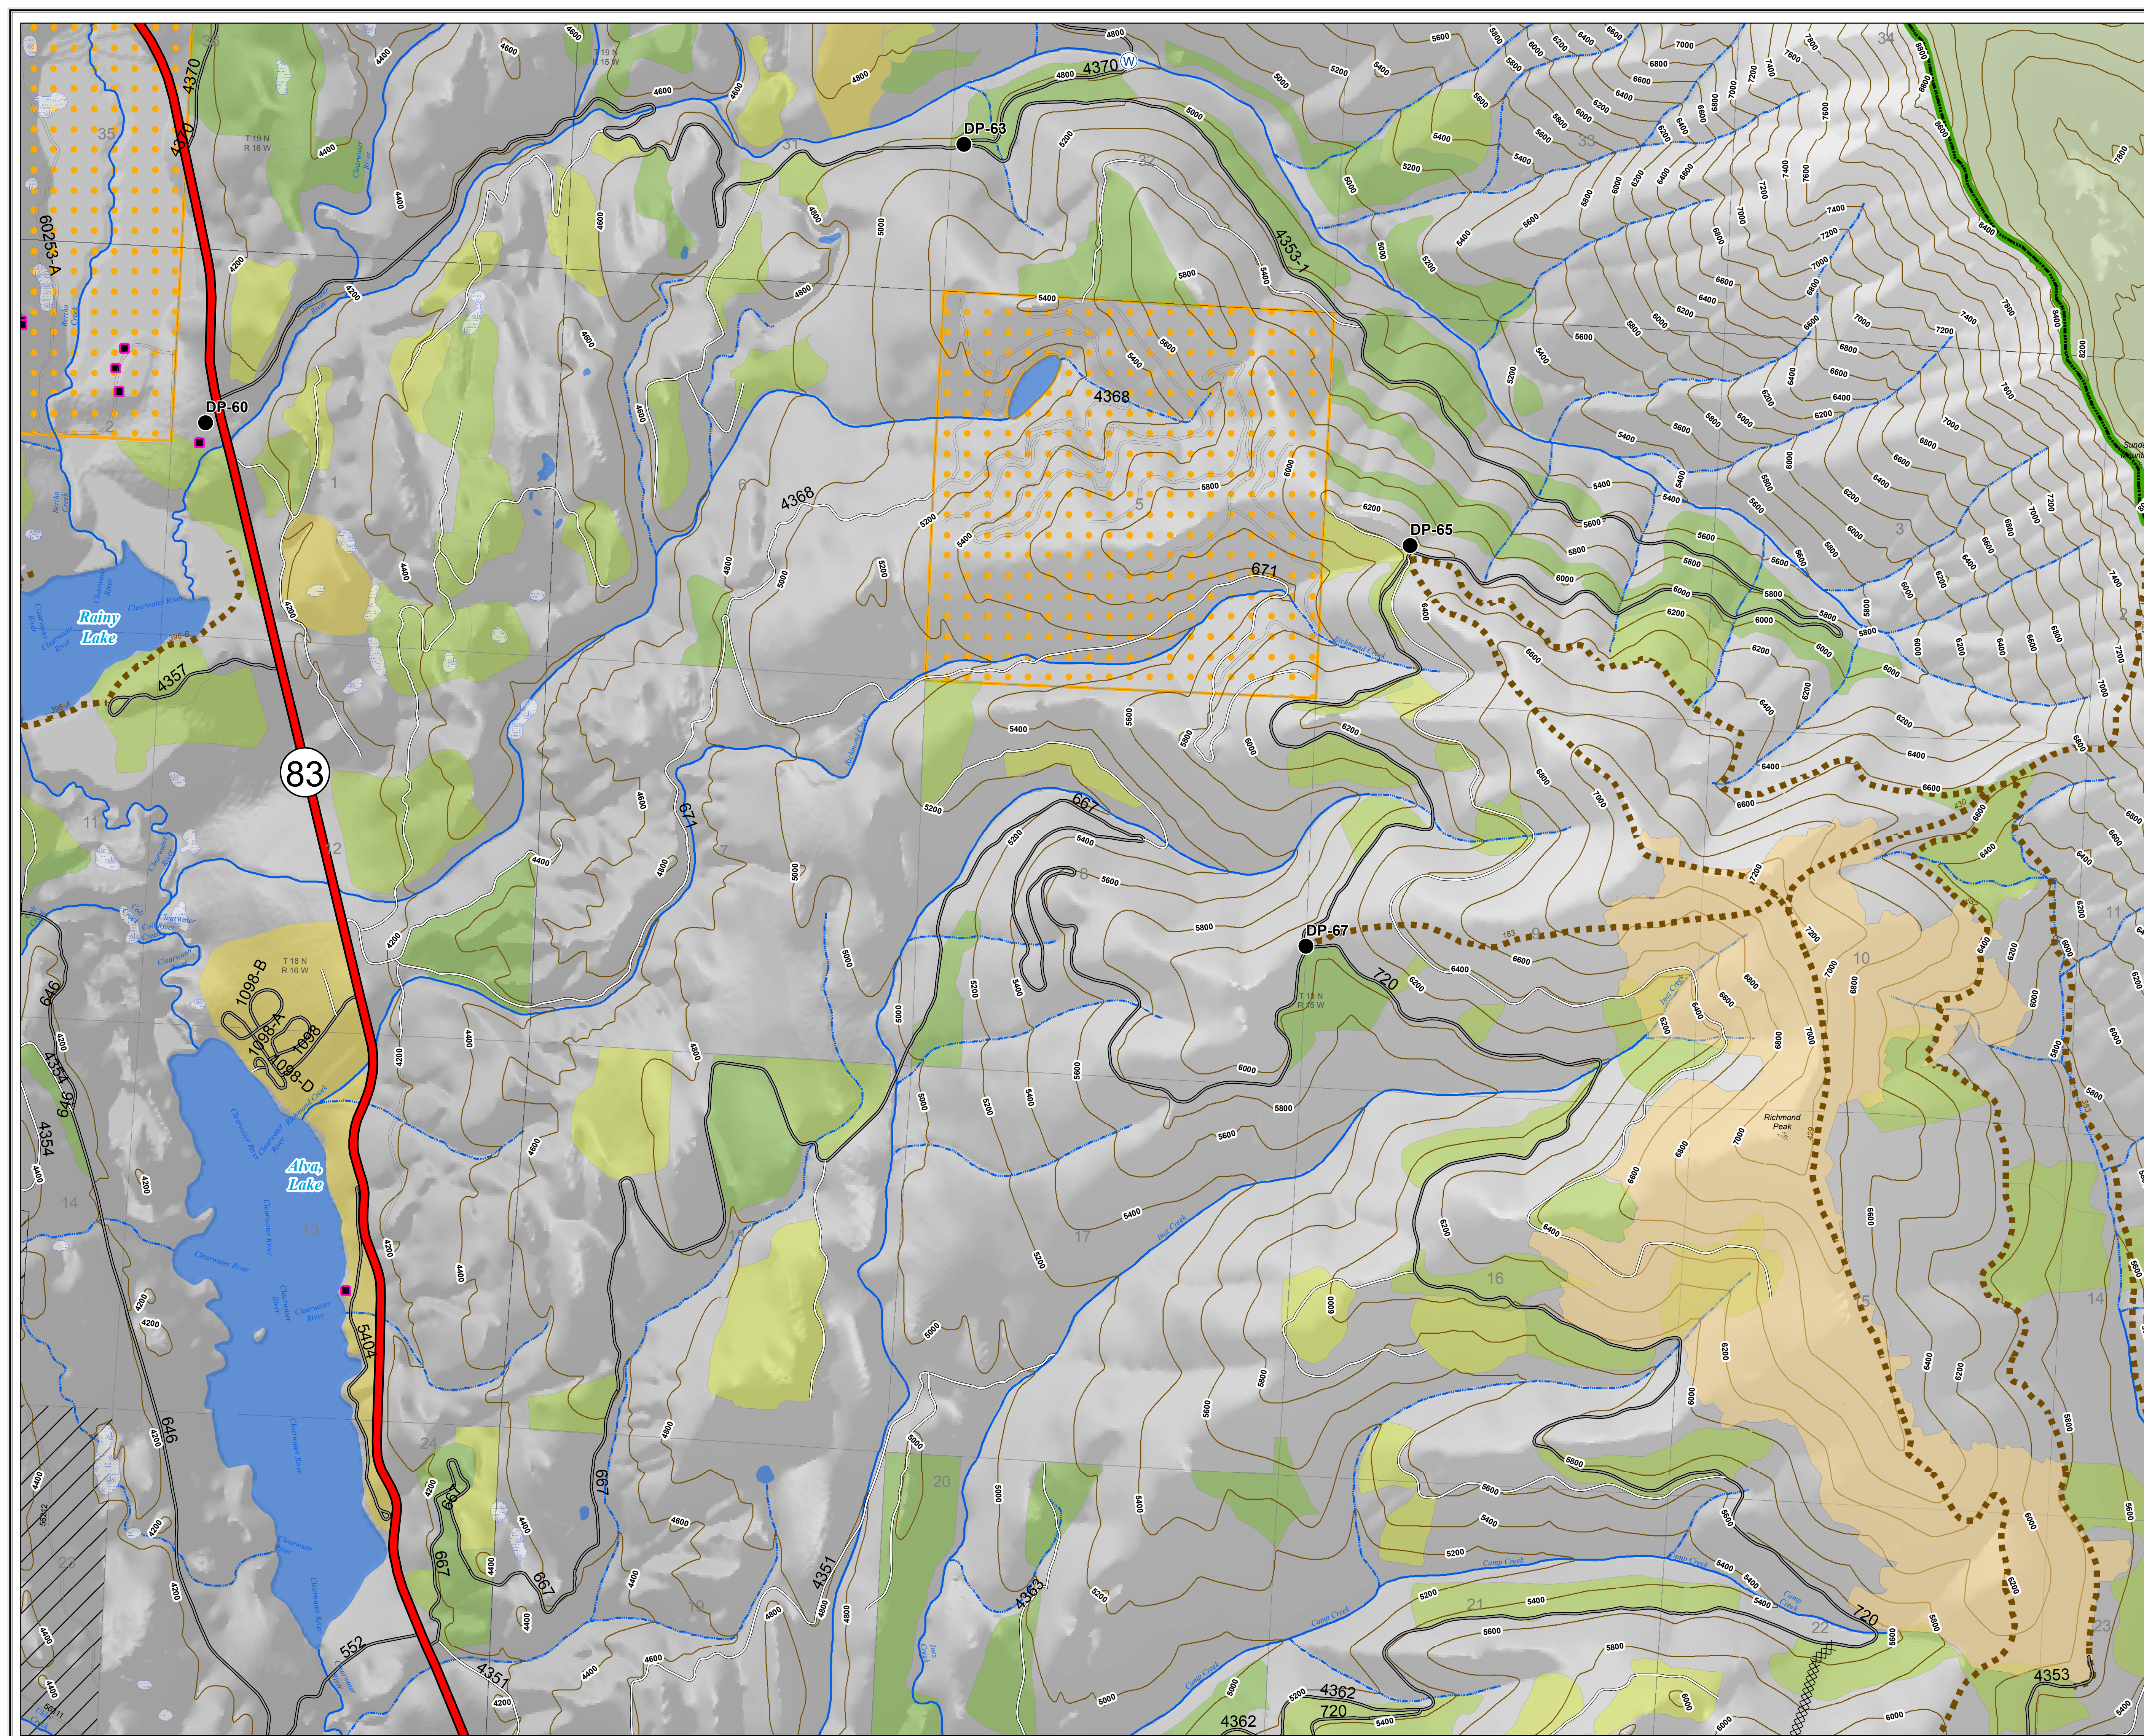

# Rice Ridge Fire

MT-LNF-001464

OPS Map

North Ops

August 22, 2017

16,117 Acres (IR Flight 8/21/17 @ 2354)

## Legend

- Drop Point
- Ⓜ Water Source
- XXXXXX Completed Dozer Line

0 0.25 0.5 1 Miles