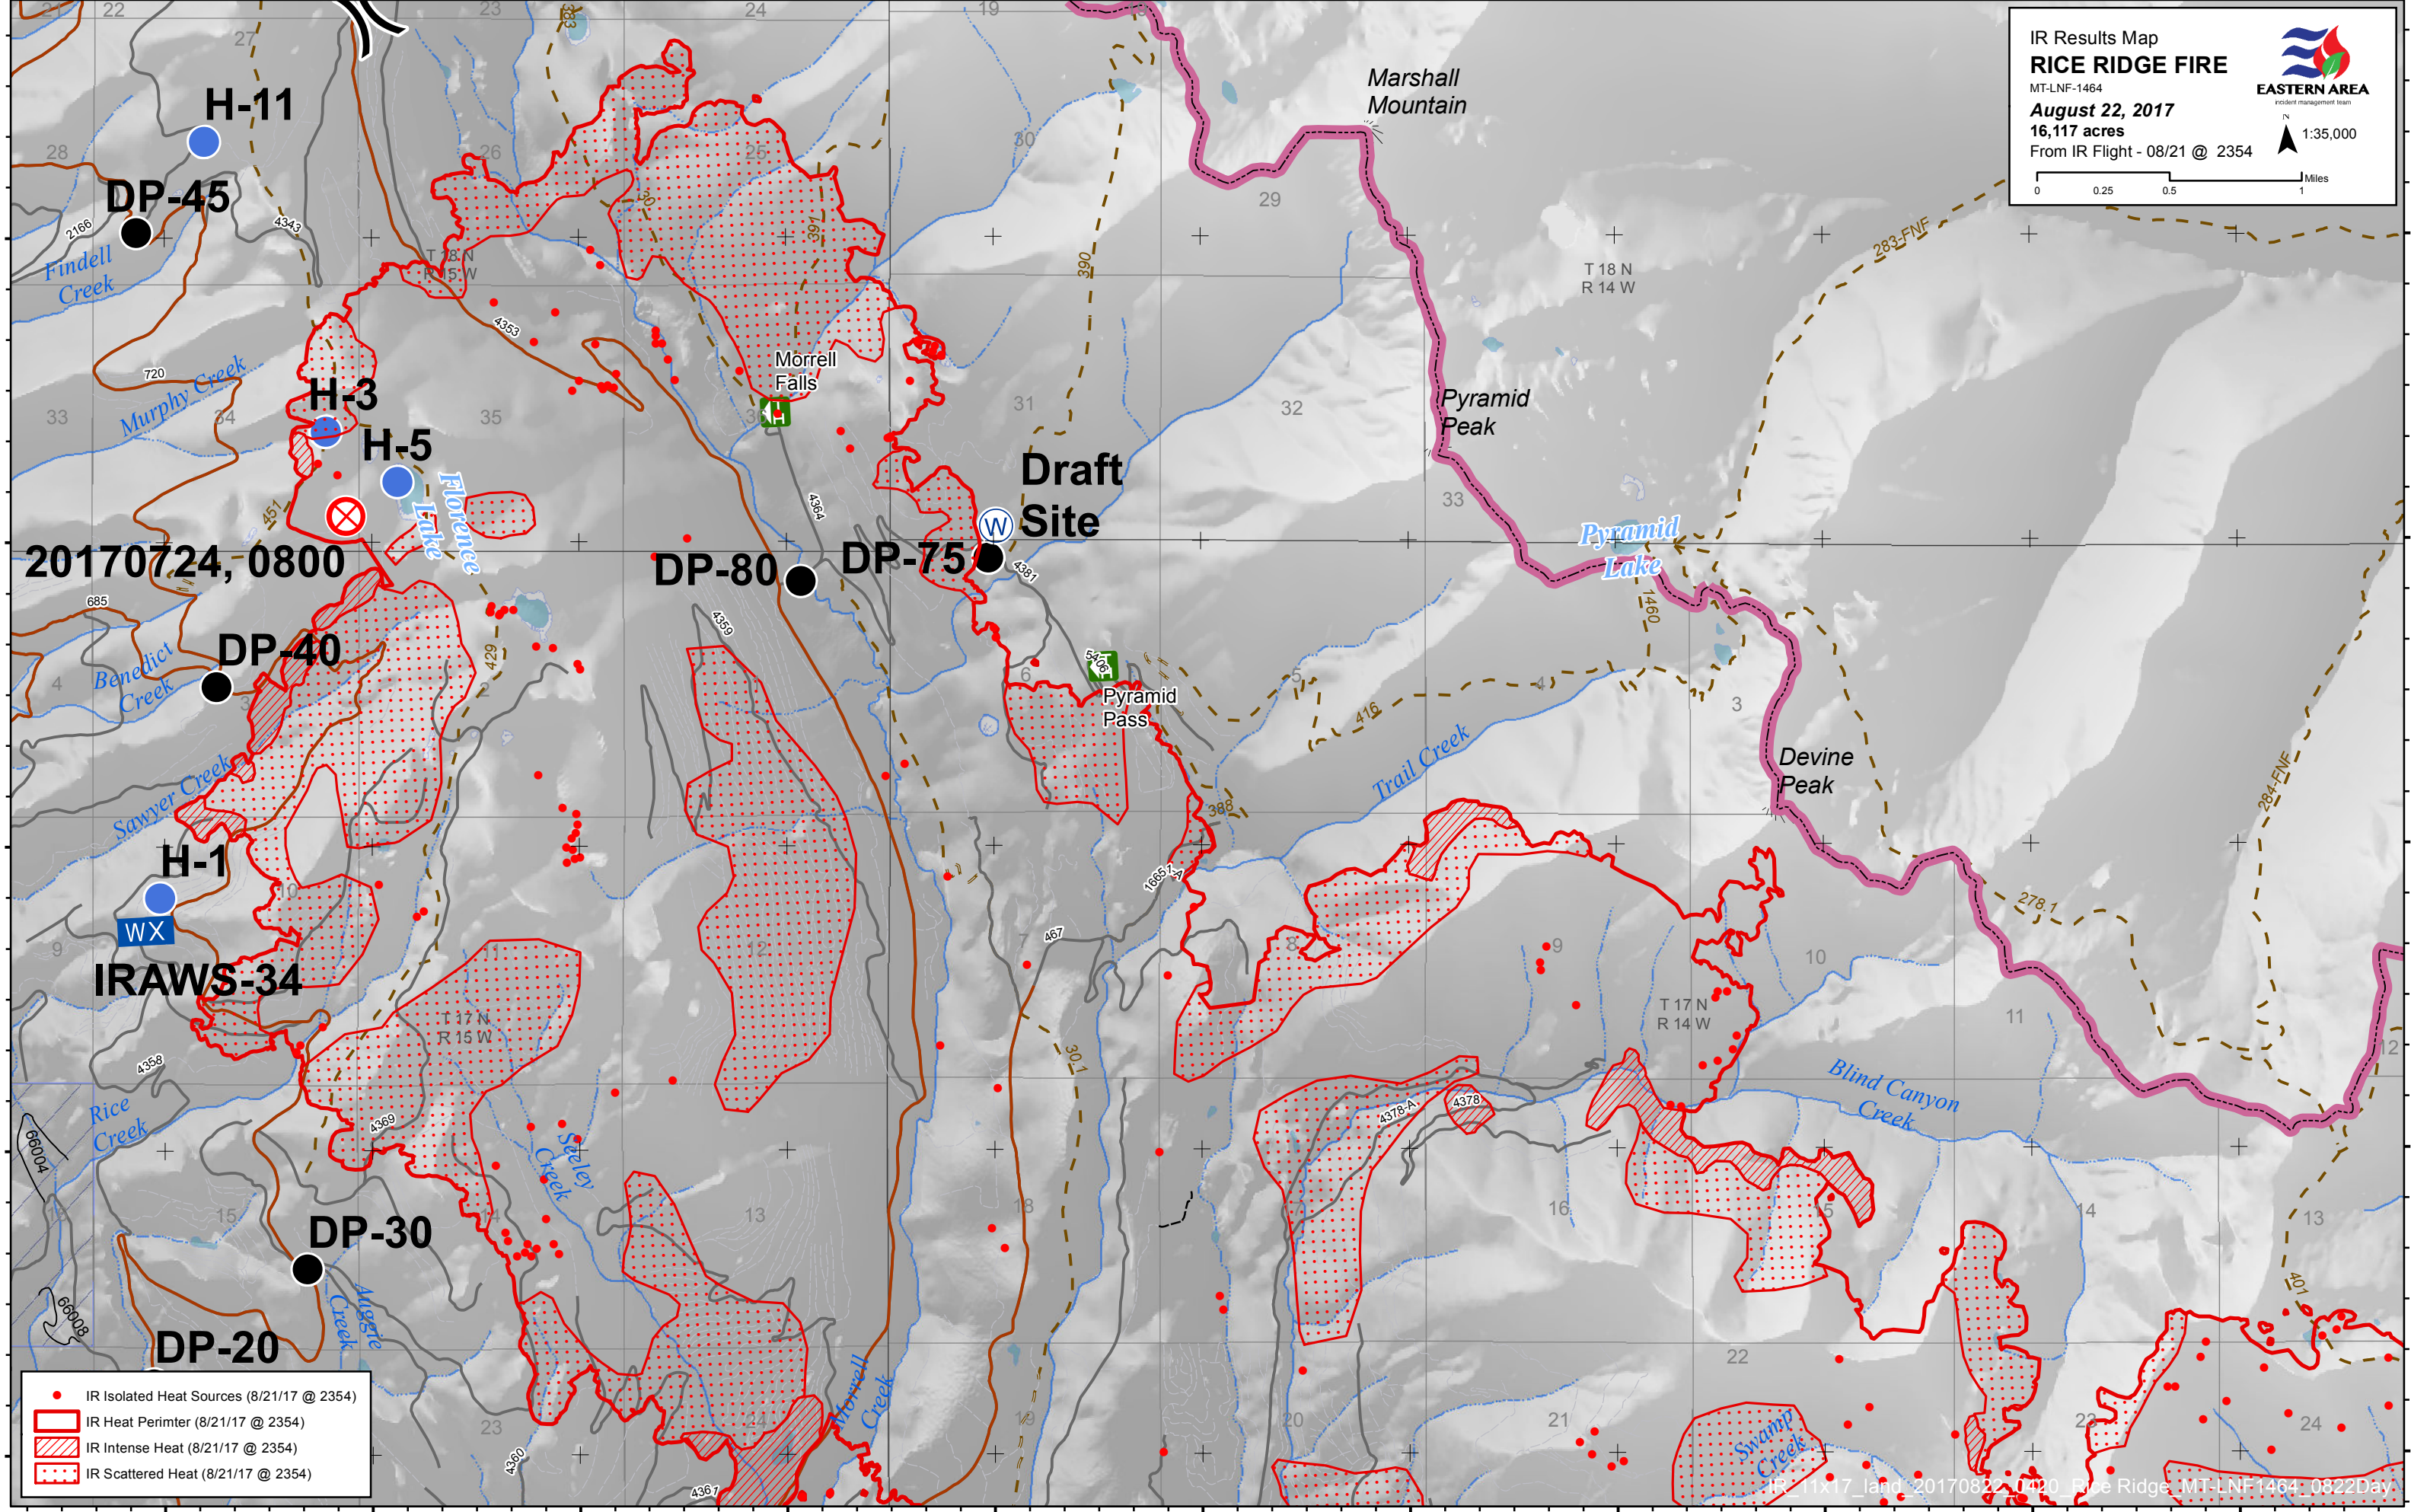

IR Results Map
RICE RIDGE FIRE
 MT-LNF-1464
August 22, 2017
 16,117 acres
 From IR Flight - 08/21 @ 2354

EASTERN AREA
 incident management team

1:35,000

- IR Isolated Heat Sources (8/21/17 @ 2354)
- IR Heat Perimter (8/21/17 @ 2354)
- IR Intense Heat (8/21/17 @ 2354)
- IR Scattered Heat (8/21/17 @ 2354)

IR Results Map
RICE RIDGE FIRE
 MT-LNF-1464
August 22, 2017
 16,117 acres
 From IR Flight - 08/21 @ 2354

EASTERN AREA
 incident management team

1:35,000

- IR Isolated Heat Sources (8/21/17 @ 2354)
- IR Heat Perimeter (8/21/17 @ 2354)
- IR Intense Heat (8/21/17 @ 2354)
- IR Scattered Heat (8/21/17 @ 2354)