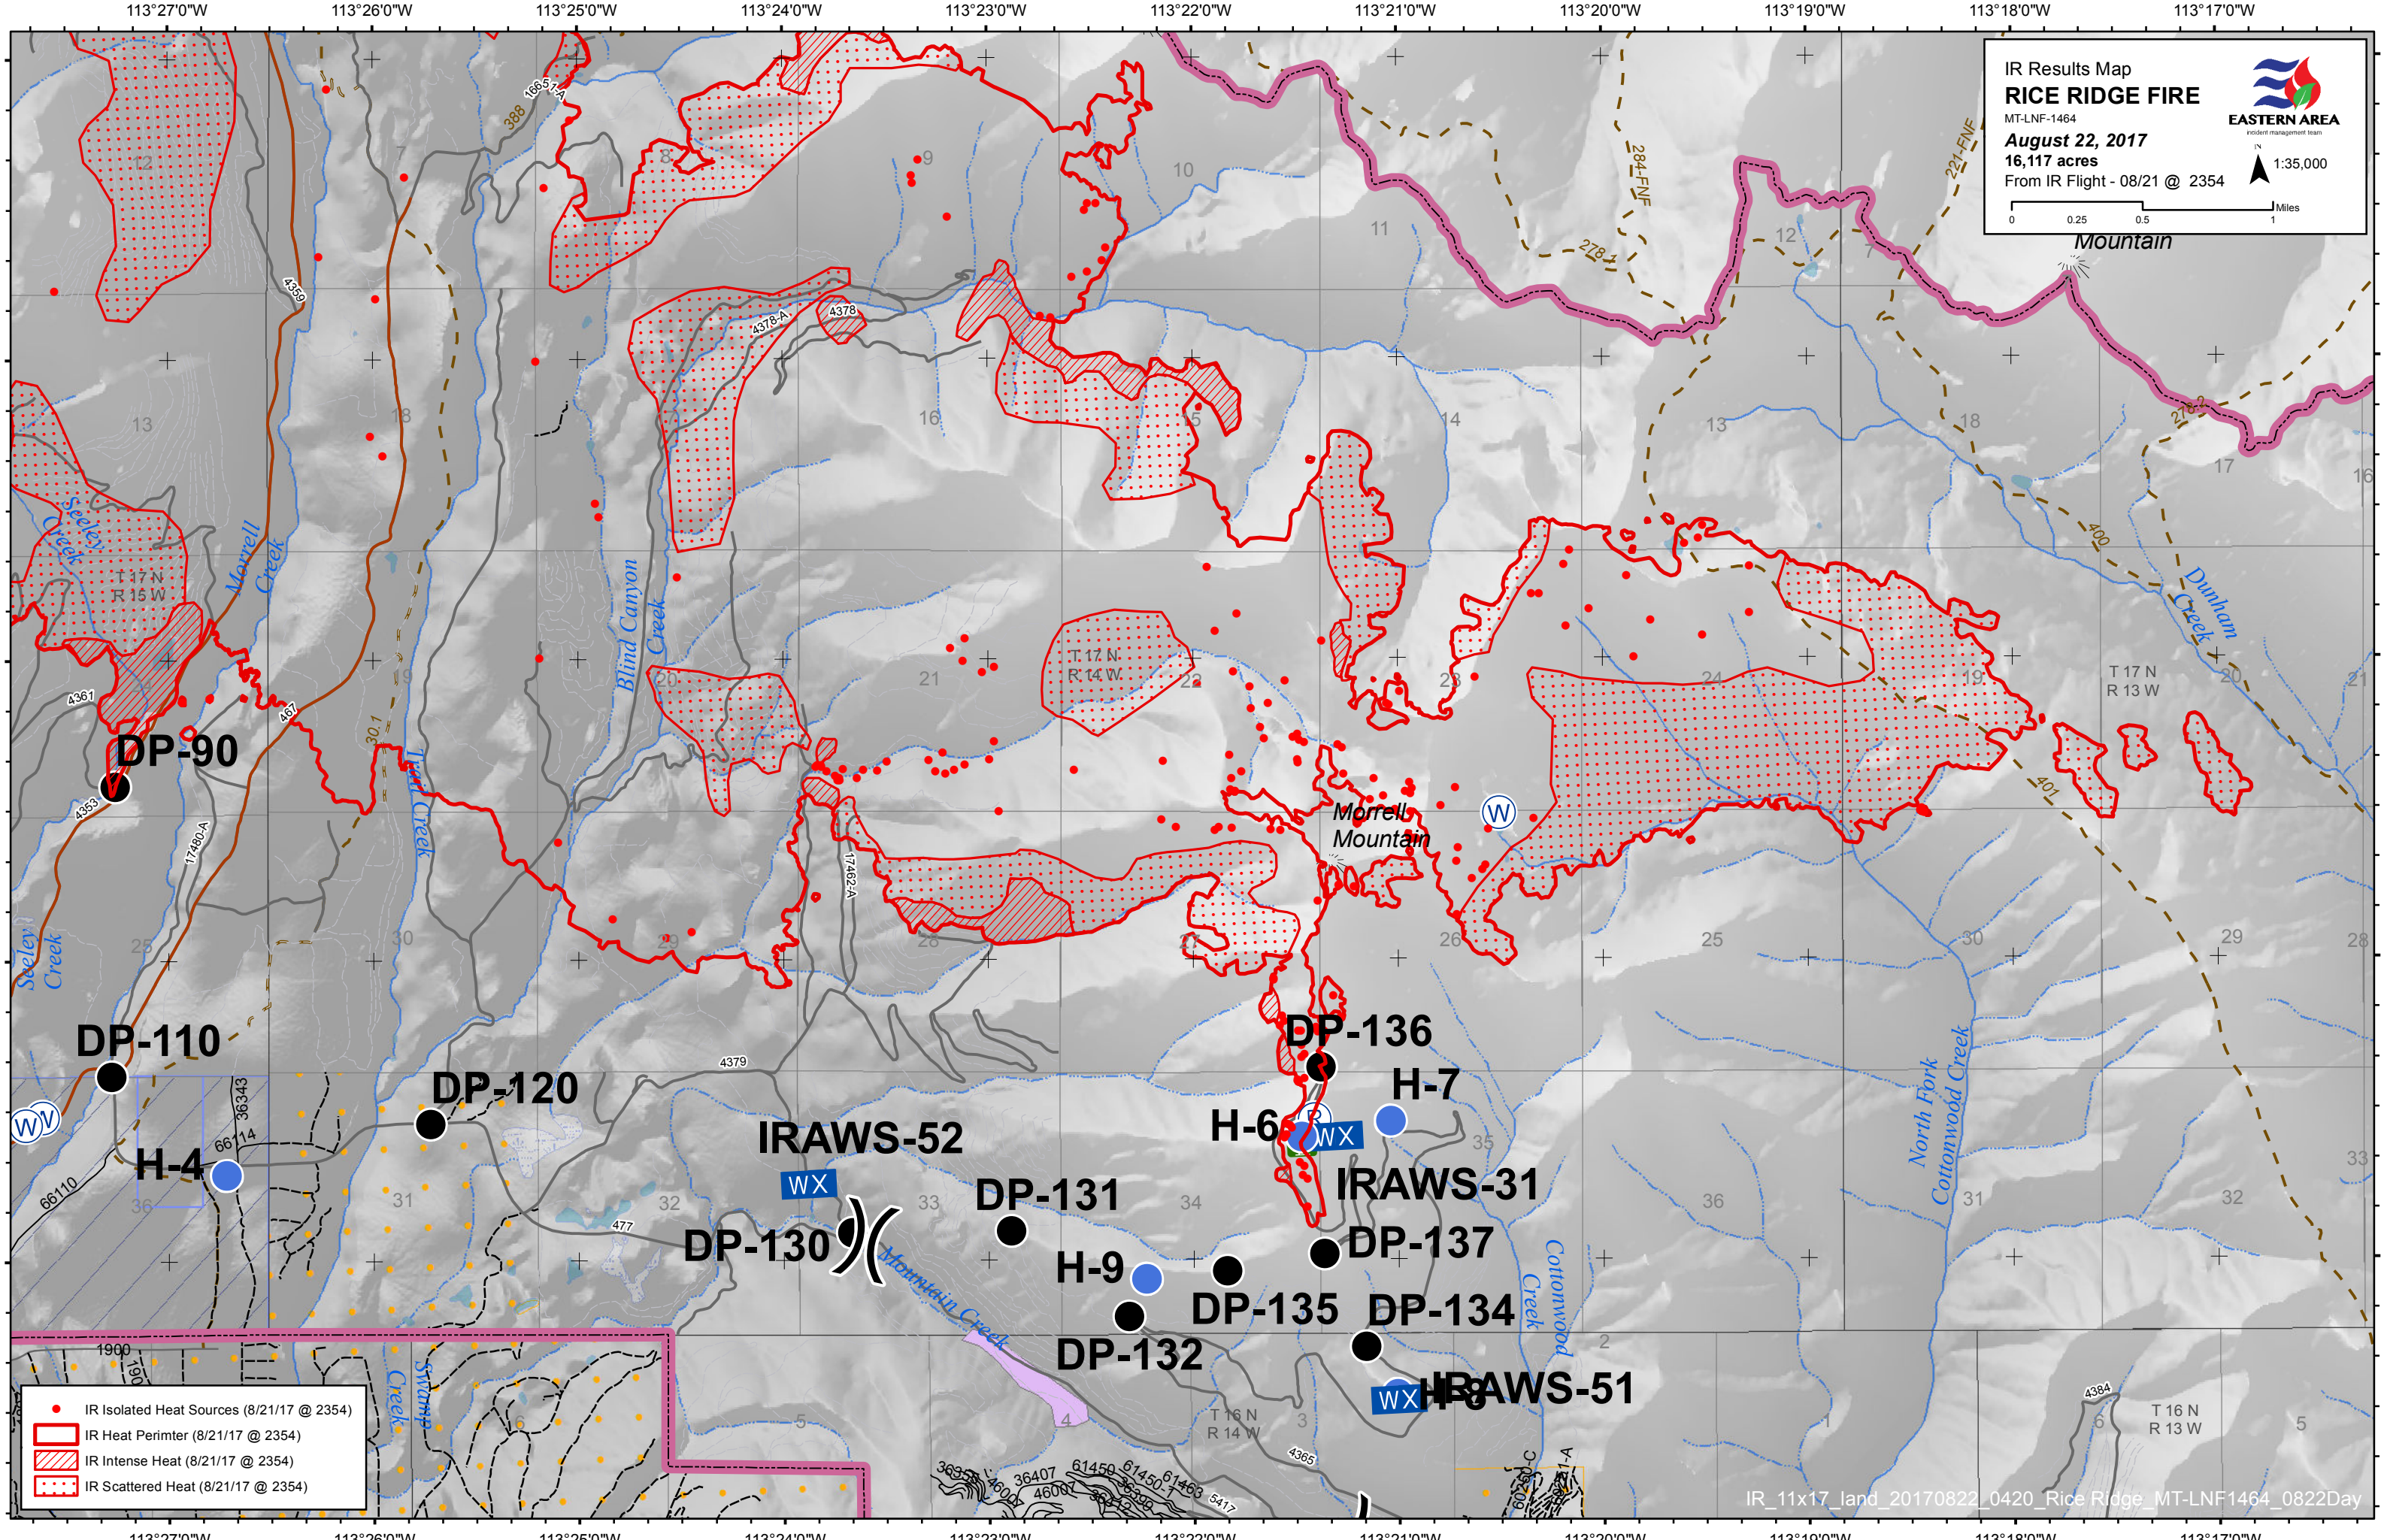

IR Results Map
RICE RIDGE FIRE
 MT-LNF-1464
August 22, 2017
 16,117 acres
 From IR Flight - 08/21 @ 2354

EASTERN AREA
 incident management team

1:35,000

- IR Isolated Heat Sources (8/21/17 @ 2354)
- IR Heat Perimter (8/21/17 @ 2354)
- IR Intense Heat (8/21/17 @ 2354)
- IR Scattered Heat (8/21/17 @ 2354)

IR Results Map
RICE RIDGE FIRE
 MT-LNF-1464
August 22, 2017
 16,117 acres
 From IR Flight - 08/21 @ 2354

EASTERN AREA
 incident management team

1:35,000

- IR Isolated Heat Sources (8/21/17 @ 2354)
- IR Heat Perimeter (8/21/17 @ 2354)
- IR Intense Heat (8/21/17 @ 2354)
- IR Scattered Heat (8/21/17 @ 2354)